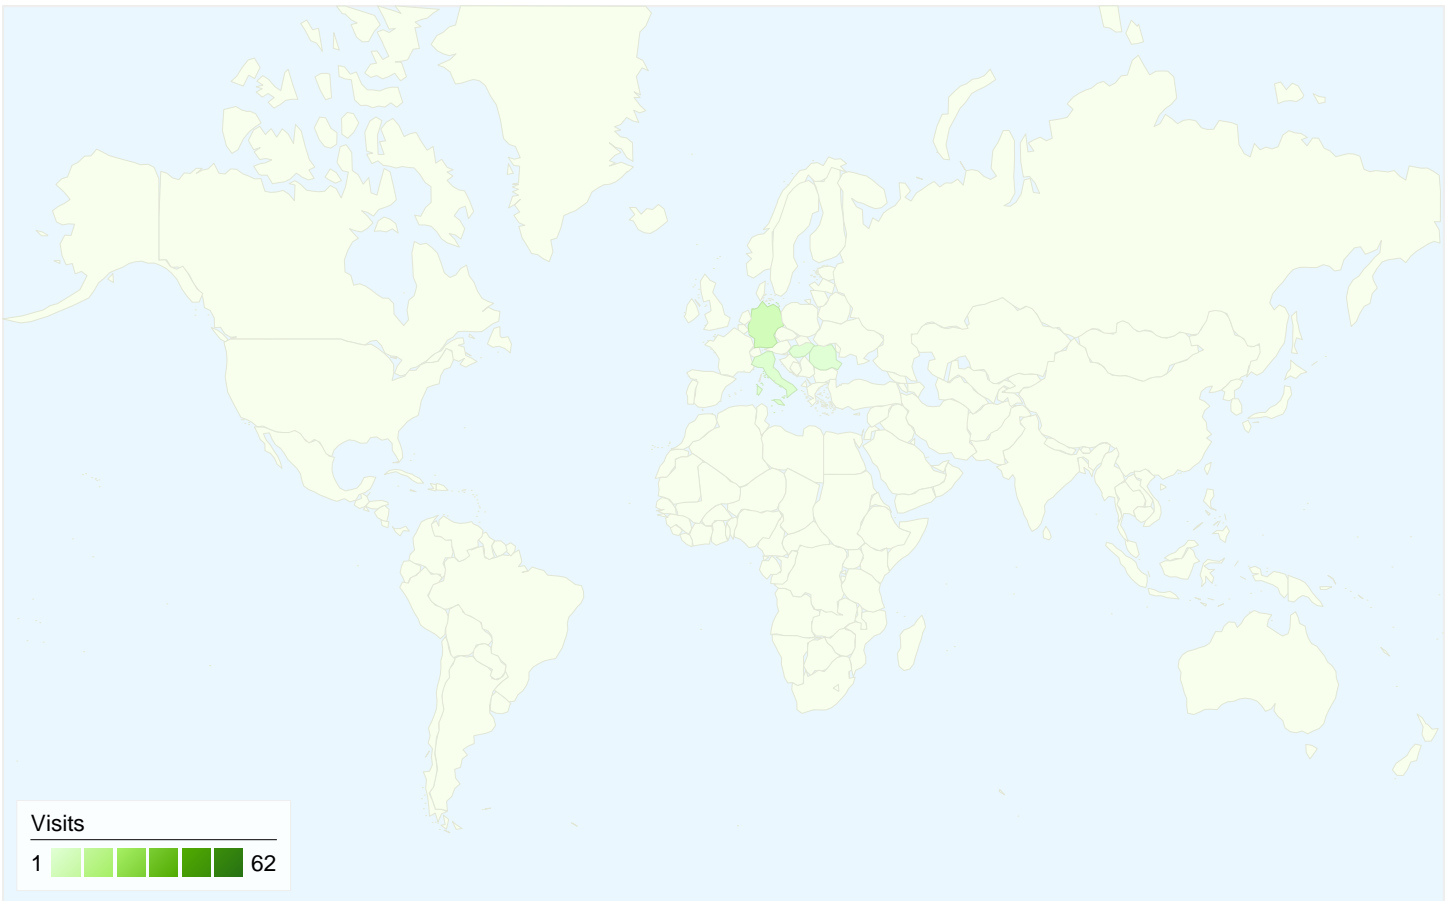

Visitors
39

Map Overlay world

Traffic Sources Overview

- **Search Engines**
41.00 (56.94%)
- **Direct Traffic**
17.00 (23.61%)
- **Referring Sites**
14.00 (19.44%)

Content Overview

Pages	Pageviews	% Pageviews
/indexhu.html	60	37.04%
/	57	35.19%
/indexsr.html	40	24.69%
/indexde.html	2	1.23%
/translate_c?hl=hu&sl=sr&u=htt	1	0.62%

All traffic sources sent a total of 72 visits

-  23.61% Direct Traffic
-  19.44% Referring Sites
-  56.94% Search Engines

- Search Engines
41.00 (56.94%)
- Direct Traffic
17.00 (23.61%)
- Referring Sites
14.00 (19.44%)

72 visits came from 5 countries/territories

Site Usage

Country/Territory	Visits	Pages/Visit	Avg. Time on Site	% New Visits	Bounce Rate
Visits 72 % of Site Total: 100.00%	Pages/Visit 2.25 Site Avg: 2.25 (0.00%)	Avg. Time on Site 00:02:41 Site Avg: 00:02:41 (0.00%)	% New Visits 30.56% Site Avg: 30.56% (0.00%)	Bounce Rate 40.28% Site Avg: 40.28% (0.00%)	
Serbia	62	2.24	00:02:23	29.03%	38.71%
Germany	6	2.67	00:07:32	0.00%	50.00%
Italy	2	2.00	00:00:07	100.00%	50.00%
Romania	1	1.00	00:00:00	100.00%	100.00%
Hungary	1	2.00	00:00:11	100.00%	0.00%