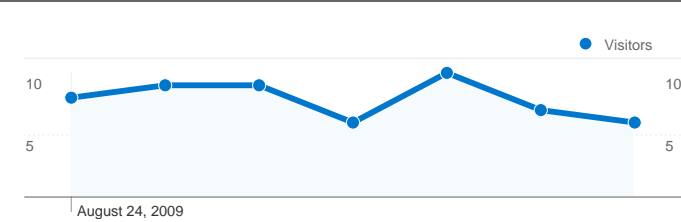

Site Usage

72 Visits

40.28% Bounce Rate

162 Pageviews

00:02:41 Avg. Time on Site

2.25 Pages/Visit

30.56% % New Visits

Visitors Overview

39 people visited this site

72 Visits

39 Absolute Unique Visitors

162 Pageviews

2.25 Average Pageviews

00:02:41 Time on Site

40.28% Bounce Rate

30.56% New Visits

All traffic sources sent a total of 72 visits

-  23.61% Direct Traffic
-  19.44% Referring Sites
-  56.94% Search Engines

- Search Engines
41.00 (56.94%)
- Direct Traffic
17.00 (23.61%)
- Referring Sites
14.00 (19.44%)

72 visits came from 5 countries/territories

Site Usage

Country/Territory	Visits	Pages/Visit	Avg. Time on Site	% New Visits	Bounce Rate
Visits 72 % of Site Total: 100.00%	Pages/Visit 2.25 Site Avg: 2.25 (0.00%)	Avg. Time on Site 00:02:41 Site Avg: 00:02:41 (0.00%)	% New Visits 30.56% Site Avg: 30.56% (0.00%)	Bounce Rate 40.28% Site Avg: 40.28% (0.00%)	
Serbia	62	2.24	00:02:23	29.03%	38.71%
Germany	6	2.67	00:07:32	0.00%	50.00%
Italy	2	2.00	00:00:07	100.00%	50.00%
Romania	1	1.00	00:00:00	100.00%	100.00%
Hungary	1	2.00	00:00:11	100.00%	0.00%