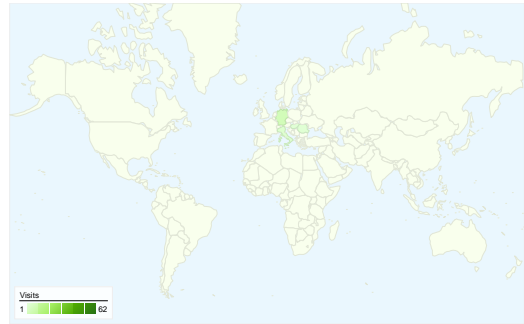

Site Usage

72 Visits

40.28% Bounce Rate

162 Pageviews

00:02:41 Avg. Time on Site

2.25 Pages/Visit

30.56% % New Visits

Visitors Overview

Visitors
39

Map Overlay world

Traffic Sources Overview

- **Search Engines**
41.00 (56.94%)
- **Direct Traffic**
17.00 (23.61%)
- **Referring Sites**
14.00 (19.44%)

Content Overview

Pages	Pageviews	% Pageviews
/indexhu.html	60	37.04%
/	57	35.19%
/indexsr.html	40	24.69%
/indexde.html	2	1.23%
/translate_c?hl=hu&sl=sr&u=htt	1	0.62%

All traffic sources sent a total of 72 visits

-  23.61% Direct Traffic
-  19.44% Referring Sites
-  56.94% Search Engines

- Search Engines
41.00 (56.94%)
- Direct Traffic
17.00 (23.61%)
- Referring Sites
14.00 (19.44%)

72 visits came from 5 countries/territories

Site Usage

Country/Territory	Visits	Pages/Visit	Avg. Time on Site	% New Visits	Bounce Rate
Visits 72 % of Site Total: 100.00%	Pages/Visit 2.25 Site Avg: 2.25 (0.00%)	Avg. Time on Site 00:02:41 Site Avg: 00:02:41 (0.00%)	% New Visits 30.56% Site Avg: 30.56% (0.00%)	Bounce Rate 40.28% Site Avg: 40.28% (0.00%)	
Serbia	62	2.24	00:02:23	29.03%	38.71%
Germany	6	2.67	00:07:32	0.00%	50.00%
Italy	2	2.00	00:00:07	100.00%	50.00%
Romania	1	1.00	00:00:00	100.00%	100.00%
Hungary	1	2.00	00:00:11	100.00%	0.00%