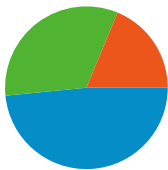

Traffic Sources Overview

- **Search Engines**
  31.00 (48.44%)
- **Referring Sites**
  21.00 (32.81%)
- **Direct Traffic**
  12.00 (18.75%)

Content Overview

Pages	Pageviews	% Pageviews
/indexhu.html	61	41.22%
/	56	37.84%
/indexde.html	18	12.16%
/indexsr.html	9	6.08%
/index.html	2	1.35%