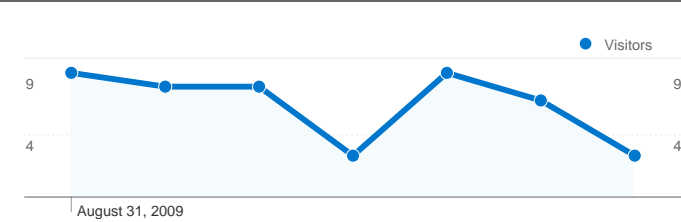

Site Usage

64 Visits

39.06% Bounce Rate

148 Pageviews

00:01:58 Avg. Time on Site

2.31 Pages/Visit

32.81% % New Visits

Visitors Overview

33 people visited this site

64 Visits

33 Absolute Unique Visitors

148 Pageviews

2.31 Average Pageviews

00:01:58 Time on Site

39.06% Bounce Rate

32.81% New Visits

Top Traffic Sources

Sources	Visits	% visits
google (organic)	28	43.75%
sgforum.hu (referral)	14	21.88%
(direct) ((none))	12	18.75%
hu.wikipedia.org (referral)	3	4.69%
en.wikipedia.org (referral)	2	3.12%

Pages on this site were viewed a total of 148 times

148 Pageviews

99 Unique Views

39.06% Bounce Rate

Top Content

Pages	Pageviews	% Pageviews
/indexhu.html	61	41.22%
/	56	37.84%
/indexde.html	18	12.16%
/indexsr.html	9	6.08%
/index.html	2	1.35%