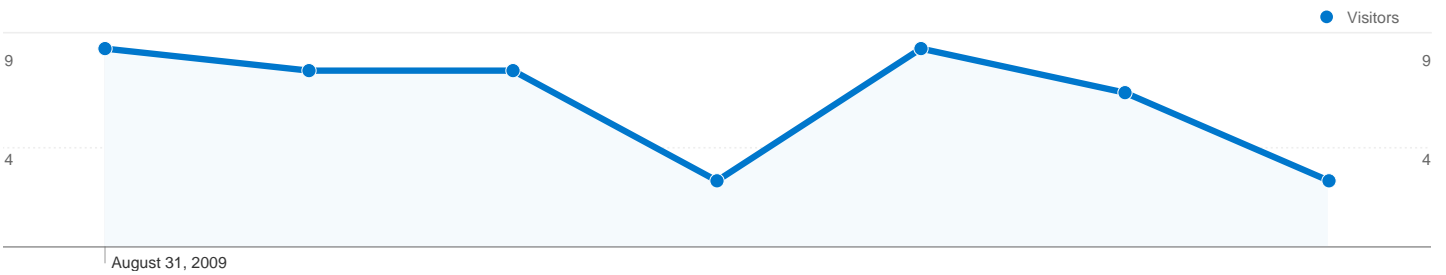

Site Usage

64 Visits

39.06% Bounce Rate

148 Pageviews

00:01:58 Avg. Time on Site

2.31 Pages/Visit

32.81% % New Visits

Visitors Overview

33 people visited this site

64 Visits

33 Absolute Unique Visitors

148 Pageviews

2.31 Average Pageviews

00:01:58 Time on Site

39.06% Bounce Rate

32.81% New Visits