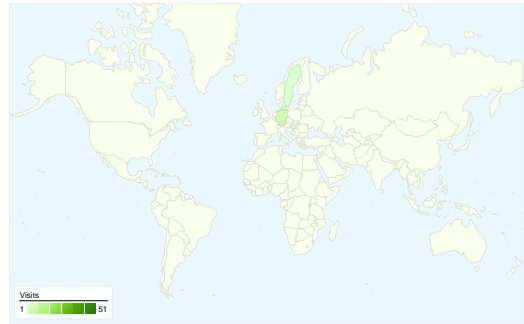

Visitors
33

Map Overlay world

Traffic Sources Overview

- **Search Engines**
31.00 (48.44%)
- **Referring Sites**
21.00 (32.81%)
- **Direct Traffic**
12.00 (18.75%)

Content Overview

Pages	Pageviews	% Pageviews
/indexhu.html	61	41.22%
/	56	37.84%
/indexde.html	18	12.16%
/indexsr.html	9	6.08%
/index.html	2	1.35%

All traffic sources sent a total of 64 visits

-  18.75% Direct Traffic
-  32.81% Referring Sites
-  48.44% Search Engines

-  **Search Engines**
31.00 (48.44%)
-  **Referring Sites**
21.00 (32.81%)
-  **Direct Traffic**
12.00 (18.75%)

Top Traffic Sources

Sources	Visits	% visits
google (organic)	28	43.75%
sgforum.hu (referral)	14	21.88%
(direct) ((none))	12	18.75%
hu.wikipedia.org (referral)	3	4.69%
en.wikipedia.org (referral)	2	3.12%