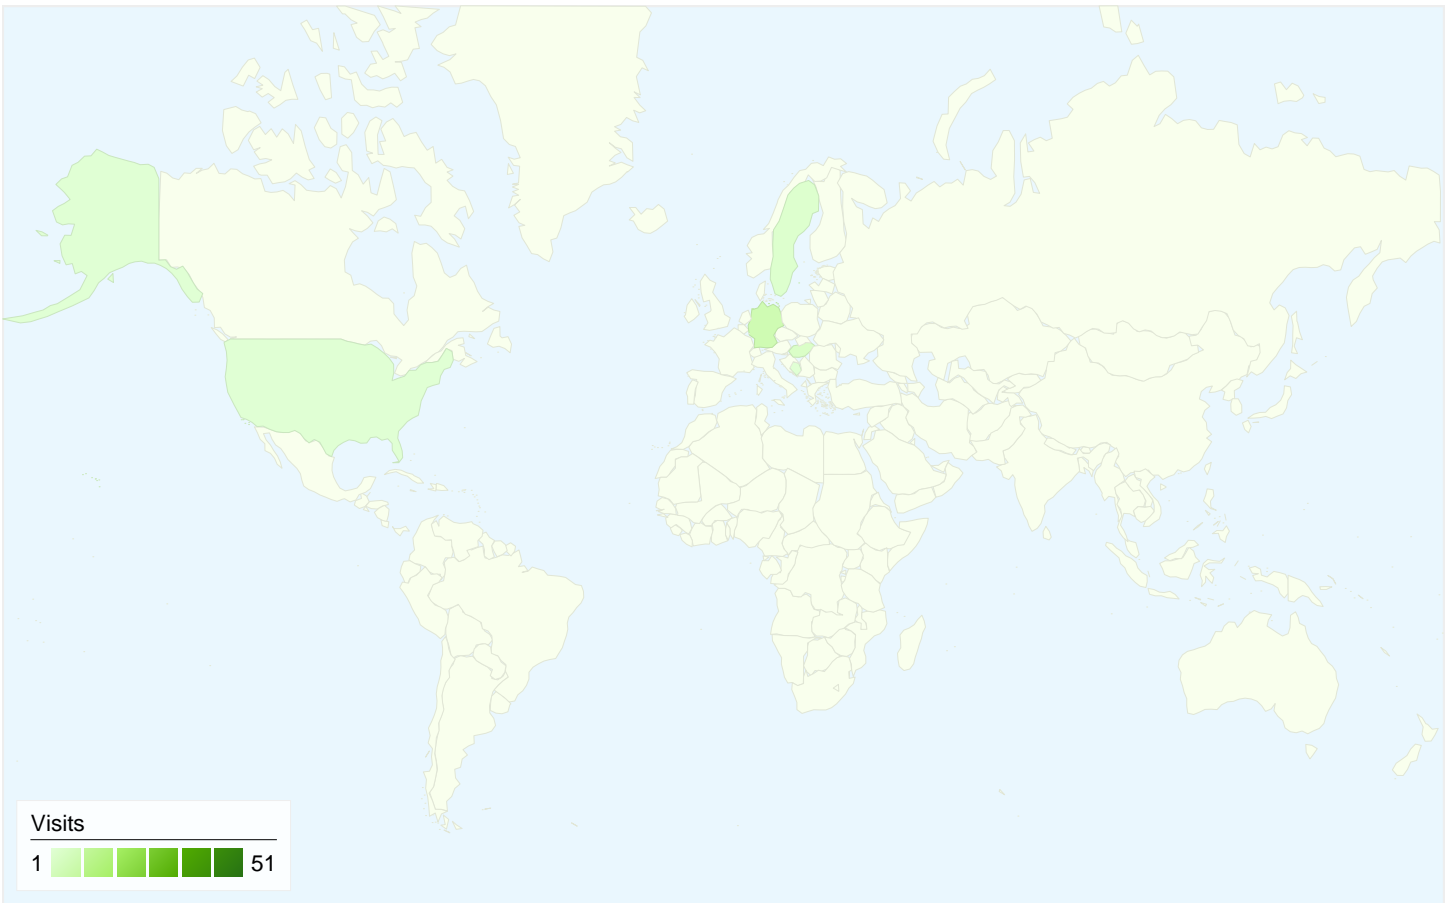

64 visits came from 6 countries/territories

Site Usage

Visits 64 % of Site Total: 100.00%	Pages/Visit 2.31 Site Avg: 2.31 (0.00%)	Avg. Time on Site 00:01:58 Site Avg: 00:01:58 (0.00%)	% New Visits 32.81% Site Avg: 32.81% (0.00%)	Bounce Rate 39.06% Site Avg: 39.06% (0.00%)	
Country/Territory	Visits	Pages/Visit	Avg. Time on Site	% New Visits	Bounce Rate
Serbia	51	1.84	00:00:57	29.41%	41.18%
Germany	6	6.67	00:12:27	16.67%	16.67%
Hungary	3	2.00	00:00:18	33.33%	33.33%
Sweden	2	1.50	00:00:19	100.00%	50.00%
Bosnia and Herzegovina	1	4.00	00:01:18	100.00%	0.00%
United States	1	1.00	00:00:00	100.00%	100.00%
1 - 6 of 6