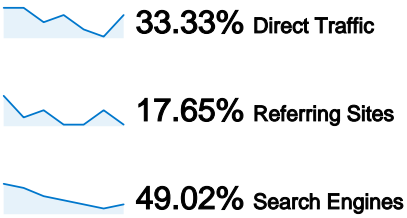

35 people visited this site

51 Visits

35 Absolute Unique Visitors

139 Pageviews

2.73 Average Pageviews

00:02:17 Time on Site

31.37% Bounce Rate

49.02% New Visits

All traffic sources sent a total of 51 visits

Top Traffic Sources

Sources	Visits	% visits	Keywords	Visits	% visits
google (organic)	22	43.14%	bajsa	19	76.00%
(direct) ((none))	17	33.33%	bajsa .net	4	16.00%
sgforum.hu (referral)	3	5.88%	bajsa net	1	4.00%
hu.wikipedia.org (referral)	2	3.92%	bajša	1	4.00%
search (organic)	2	3.92%			

51 visits came from 6 countries/territories

Site Usage

Country/Territory	Visits	Pages/Visit	Avg. Time on Site	% New Visits	Bounce Rate
Visits 51 % of Site Total: 100.00%	Pages/Visit 2.73 Site Avg: 2.73 (0.00%)	Avg. Time on Site 00:02:17 Site Avg: 00:02:17 (0.00%)	% New Visits 49.02% Site Avg: 49.02% (0.00%)	Bounce Rate 31.37% Site Avg: 31.37% (0.00%)	
Serbia	42	2.60	00:01:08	42.86%	30.95%
Hungary	4	3.00	00:03:20	100.00%	25.00%
Germany	2	2.00	00:00:11	0.00%	50.00%
Macedonia	1	1.00	00:00:00	100.00%	100.00%
Canada	1	11.00	00:54:10	100.00%	0.00%
Russia	1	2.00	00:00:27	100.00%	0.00%