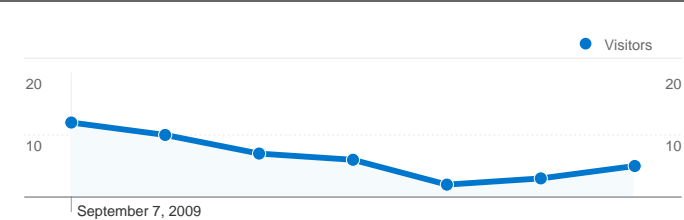

Site Usage

51 Visits

31.37% Bounce Rate

139 Pageviews

00:02:17 Avg. Time on Site

2.73 Pages/Visit

49.02% % New Visits

Visitors Overview

35 people visited this site

51 Visits

35 Absolute Unique Visitors

139 Pageviews

2.73 Average Pageviews

00:02:17 Time on Site

31.37% Bounce Rate

49.02% New Visits

51 visits came from 6 countries/territories

Site Usage

Country/Territory	Visits	Pages/Visit	Avg. Time on Site	% New Visits	Bounce Rate
Visits 51 % of Site Total: 100.00%	Pages/Visit 2.73 Site Avg: 2.73 (0.00%)	Avg. Time on Site 00:02:17 Site Avg: 00:02:17 (0.00%)	% New Visits 49.02% Site Avg: 49.02% (0.00%)	Bounce Rate 31.37% Site Avg: 31.37% (0.00%)	
Serbia	42	2.60	00:01:08	42.86%	30.95%
Hungary	4	3.00	00:03:20	100.00%	25.00%
Germany	2	2.00	00:00:11	0.00%	50.00%
Macedonia	1	1.00	00:00:00	100.00%	100.00%
Canada	1	11.00	00:54:10	100.00%	0.00%
Russia	1	2.00	00:00:27	100.00%	0.00%