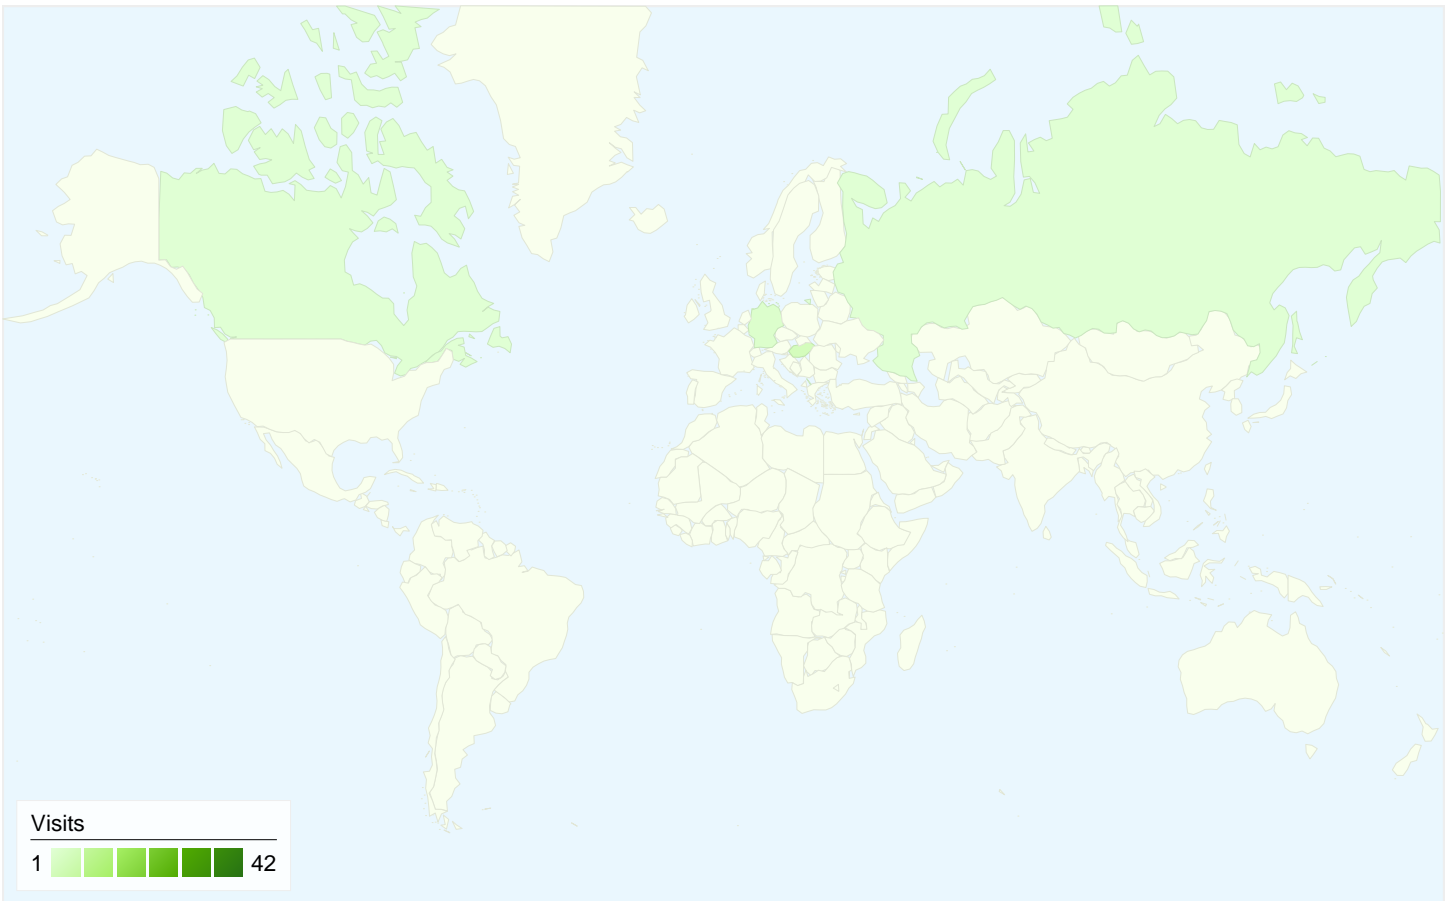

Visitors
35

Map Overlay world

Traffic Sources Overview

- **Search Engines**
25.00 (49.02%)
- **Direct Traffic**
17.00 (33.33%)
- **Referring Sites**
9.00 (17.65%)

Content Overview

Pages	Pageviews	% Pageviews
/indexhu.html	50	35.97%
/	50	35.97%
/indexsr.html	21	15.11%
/translate_c?hl=en&sl=sr&u=htt	6	4.32%
/translate_c?hl=sk&sl=sr&u=htt	5	3.60%

35 people visited this site

51 Visits

35 Absolute Unique Visitors

139 Pageviews

2.73 Average Pageviews

00:02:17 Time on Site

31.37% Bounce Rate

49.02% New Visits

All traffic sources sent a total of 51 visits

Top Traffic Sources

Sources	Visits	% visits	Keywords	Visits	% visits
google (organic)	22	43.14%	bajsa	19	76.00%
(direct) ((none))	17	33.33%	bajsa .net	4	16.00%
sgforum.hu (referral)	3	5.88%	bajsa net	1	4.00%
hu.wikipedia.org (referral)	2	3.92%	bajša	1	4.00%
search (organic)	2	3.92%			

51 visits came from 6 countries/territories

Site Usage

Country/Territory	Visits	Pages/Visit	Avg. Time on Site	% New Visits	Bounce Rate
Visits 51 % of Site Total: 100.00%	Pages/Visit 2.73 Site Avg: 2.73 (0.00%)	Avg. Time on Site 00:02:17 Site Avg: 00:02:17 (0.00%)	% New Visits 49.02% Site Avg: 49.02% (0.00%)	Bounce Rate 31.37% Site Avg: 31.37% (0.00%)	
Serbia	42	2.60	00:01:08	42.86%	30.95%
Hungary	4	3.00	00:03:20	100.00%	25.00%
Germany	2	2.00	00:00:11	0.00%	50.00%
Macedonia	1	1.00	00:00:00	100.00%	100.00%
Canada	1	11.00	00:54:10	100.00%	0.00%
Russia	1	2.00	00:00:27	100.00%	0.00%