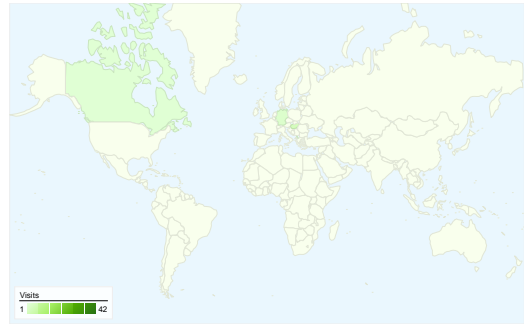

Site Usage

51 Visits

31.37% Bounce Rate

139 Pageviews

00:02:17 Avg. Time on Site

2.73 Pages/Visit

49.02% % New Visits

Visitors Overview

Visitors
35

Map Overlay world

Traffic Sources Overview

- **Search Engines**
25.00 (49.02%)
- **Direct Traffic**
17.00 (33.33%)
- **Referring Sites**
9.00 (17.65%)

Content Overview

Pages	Pageviews	% Pageviews
/indexhu.html	50	35.97%
/	50	35.97%
/indexsr.html	21	15.11%
/translate_c?hl=en&sl=sr&u=htt	6	4.32%
/translate_c?hl=sk&sl=sr&u=htt	5	3.60%

35 people visited this site

51 Visits

35 Absolute Unique Visitors

139 Pageviews

2.73 Average Pageviews

00:02:17 Time on Site

31.37% Bounce Rate

49.02% New Visits

51 visits came from 6 countries/territories

Site Usage

Country/Territory	Visits	Pages/Visit	Avg. Time on Site	% New Visits	Bounce Rate
Visits 51 % of Site Total: 100.00%	Pages/Visit 2.73 Site Avg: 2.73 (0.00%)	Avg. Time on Site 00:02:17 Site Avg: 00:02:17 (0.00%)	% New Visits 49.02% Site Avg: 49.02% (0.00%)	Bounce Rate 31.37% Site Avg: 31.37% (0.00%)	
Serbia	42	2.60	00:01:08	42.86%	30.95%
Hungary	4	3.00	00:03:20	100.00%	25.00%
Germany	2	2.00	00:00:11	0.00%	50.00%
Macedonia	1	1.00	00:00:00	100.00%	100.00%
Canada	1	11.00	00:54:10	100.00%	0.00%
Russia	1	2.00	00:00:27	100.00%	0.00%