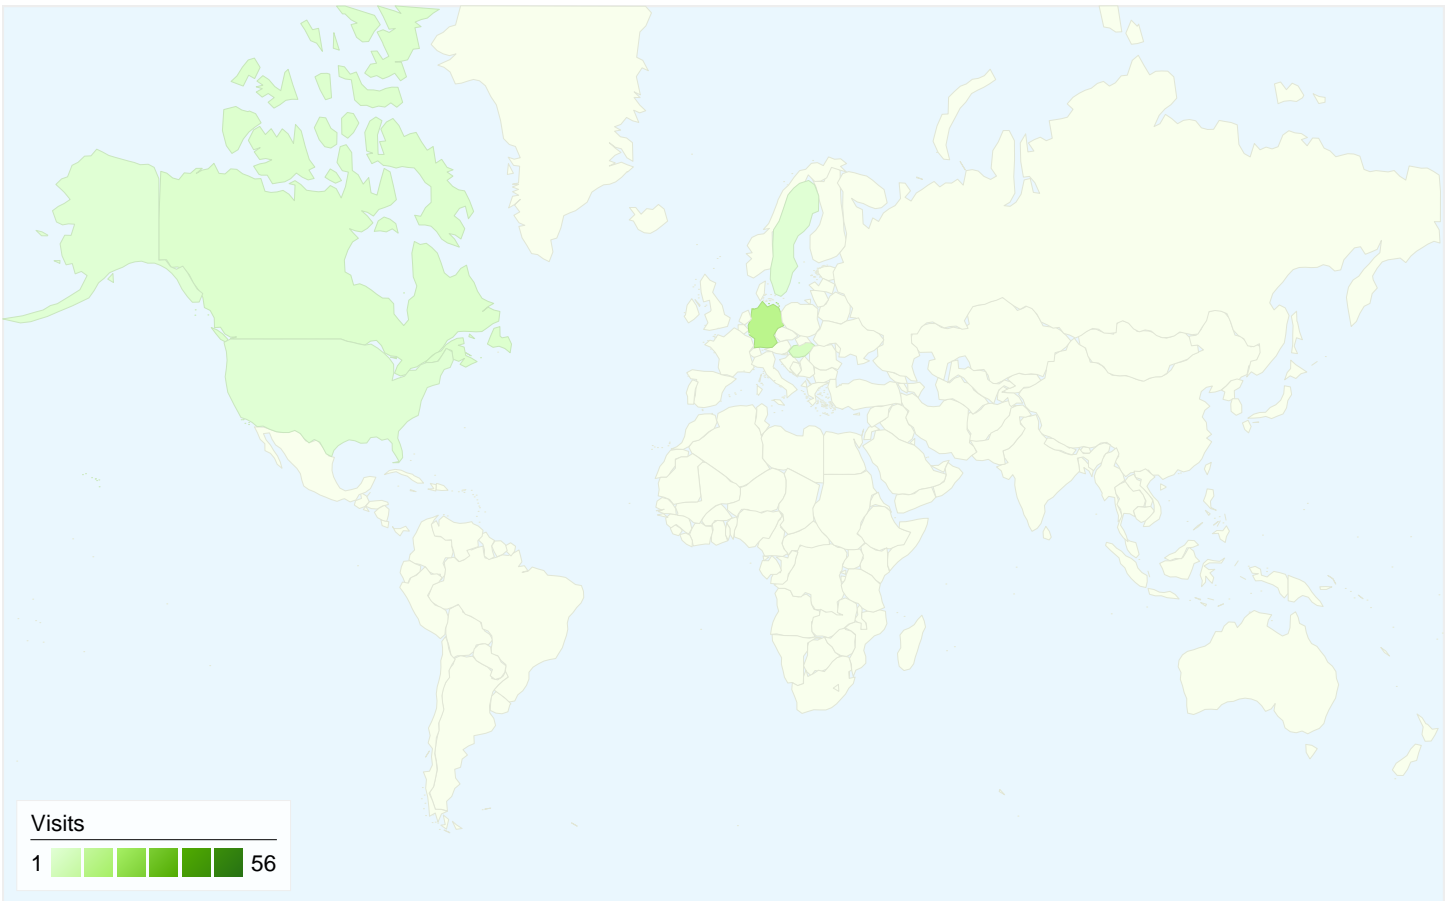

77 visits came from 6 countries/territories

Site Usage

Country/Territory	Visits	Pages/Visit	Avg. Time on Site	% New Visits	Bounce Rate
Visits 77 % of Site Total: 100.00%	Pages/Visit 3.56 Site Avg: 3.56 (0.00%)	Avg. Time on Site 00:04:44 Site Avg: 00:04:44 (0.00%)	% New Visits 48.05% Site Avg: 48.05% (0.00%)	Bounce Rate 37.66% Site Avg: 37.66% (0.00%)	
Serbia	56	2.93	00:03:37	46.43%	35.71%
Germany	13	7.46	00:11:51	30.77%	15.38%
Hungary	4	1.00	00:00:00	75.00%	100.00%
Canada	2	3.50	00:03:53	100.00%	50.00%
United States	1	1.00	00:00:00	100.00%	100.00%
Sweden	1	1.00	00:00:00	100.00%	100.00%