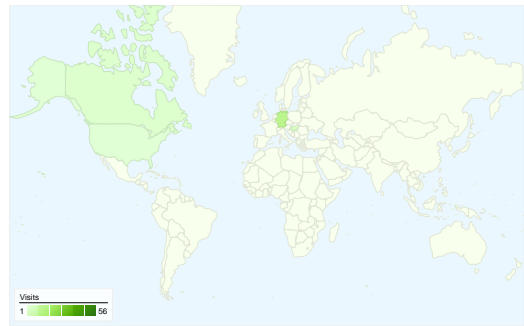

**Site Usage**

**77 Visits**

**37.66% Bounce Rate**

**274 Pageviews**

**00:04:44 Avg. Time on Site**

**3.56 Pages/Visit**

**48.05% % New Visits**

**Visitors Overview**

**Visitors**  
**51**

**Map Overlay world**

**Traffic Sources Overview**

- **Search Engines**  
42.00 (54.55%)
- **Direct Traffic**  
23.00 (29.87%)
- **Referring Sites**  
12.00 (15.58%)

**Content Overview**

## All traffic sources sent a total of 77 visits

<b>Search Engines</b>	42.00 (54.55%)
<b>Direct Traffic</b>	23.00 (29.87%)
<b>Referring Sites</b>	12.00 (15.58%)

## 77 visits came from 6 countries/territories

Site Usage

Country/Territory	Visits	Pages/Visit	Avg. Time on Site	% New Visits	Bounce Rate
<b>Visits</b> <b>77</b> % of Site Total: 100.00%	<b>Pages/Visit</b> <b>3.56</b> Site Avg: 3.56 (0.00%)	<b>Avg. Time on Site</b> <b>00:04:44</b> Site Avg: 00:04:44 (0.00%)	<b>% New Visits</b> <b>48.05%</b> Site Avg: 48.05% (0.00%)	<b>Bounce Rate</b> <b>37.66%</b> Site Avg: 37.66% (0.00%)	
Serbia	56	2.93	00:03:37	46.43%	35.71%
Germany	13	7.46	00:11:51	30.77%	15.38%
Hungary	4	1.00	00:00:00	75.00%	100.00%
Canada	2	3.50	00:03:53	100.00%	50.00%
United States	1	1.00	00:00:00	100.00%	100.00%
Sweden	1	1.00	00:00:00	100.00%	100.00%