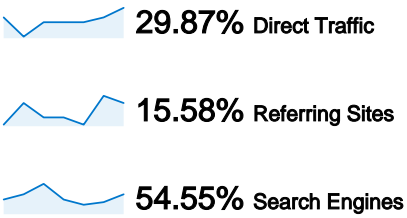

## 51 people visited this site

77 Visits

51 Absolute Unique Visitors

274 Pageviews

3.56 Average Pageviews

00:04:44 Time on Site

37.66% Bounce Rate

48.05% New Visits

## All traffic sources sent a total of 77 visits

<b>Search Engines</b>	42.00 (54.55%)
<b>Direct Traffic</b>	23.00 (29.87%)
<b>Referring Sites</b>	12.00 (15.58%)