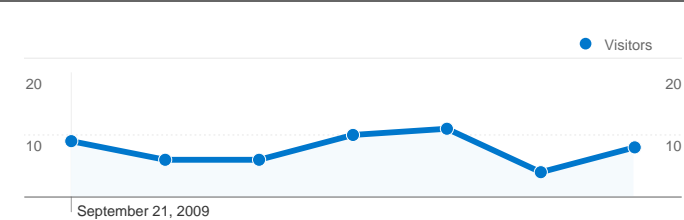

Site Usage

60 Visits

41.67% Bounce Rate

140 Pageviews

00:01:49 Avg. Time on Site

2.33 Pages/Visit

45.00% % New Visits

Visitors Overview

42 people visited this site

60 Visits

42 Absolute Unique Visitors

140 Pageviews

2.33 Average Pageviews

00:01:49 Time on Site

41.67% Bounce Rate

45.00% New Visits

60 visits came from 11 countries/territories

Site Usage

Country/Territory	Visits	Pages/Visit	Avg. Time on Site	% New Visits	Bounce Rate
Visits 60 % of Site Total: 100.00%	Pages/Visit 2.33 Site Avg: 2.33 (0.00%)	Avg. Time on Site 00:01:49 Site Avg: 00:01:49 (0.00%)	% New Visits 45.00% Site Avg: 45.00% (0.00%)	Bounce Rate 41.67% Site Avg: 41.67% (0.00%)	
Serbia	42	2.29	00:01:34	38.10%	40.48%
Germany	6	3.67	00:04:11	0.00%	0.00%
Croatia	2	1.00	00:00:00	100.00%	100.00%
Austria	2	2.50	00:01:12	100.00%	50.00%
France	2	2.50	00:01:04	100.00%	50.00%
Hungary	1	1.00	00:00:00	100.00%	100.00%
Sweden	1	1.00	00:00:00	100.00%	100.00%
Suriname	1	1.00	00:00:00	100.00%	100.00%
Slovakia	1	2.00	00:02:34	100.00%	0.00%