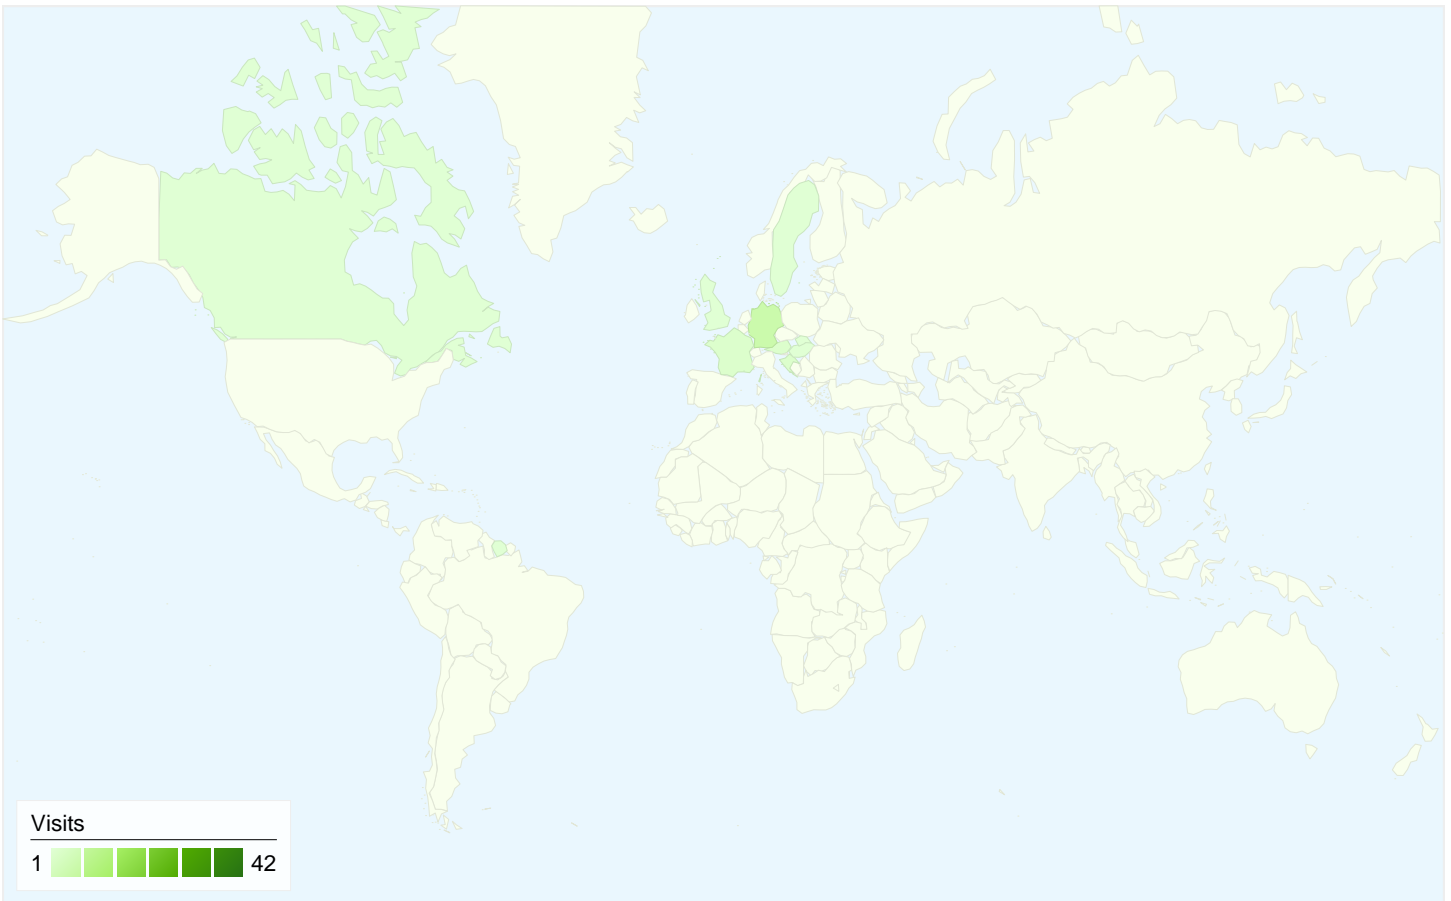

Visitors
42

Map Overlay world

Traffic Sources Overview

- **Search Engines**
29.00 (48.33%)
- **Direct Traffic**
26.00 (43.33%)
- **Referring Sites**
5.00 (8.33%)

Content Overview

Pages	Pageviews	% Pageviews
/indexhu.html	64	45.71%
/	38	27.14%
/indexsr.html	25	17.86%
/translate_c?hl=hu&sl=sr&u=htt	3	2.14%
/index.html	2	1.43%

All traffic sources sent a total of 60 visits

-  **43.33%** Direct Traffic
-  **8.33%** Referring Sites
-  **48.33%** Search Engines

- **Search Engines**
29.00 (48.33%)
- **Direct Traffic**
26.00 (43.33%)
- **Referring Sites**
5.00 (8.33%)

60 visits came from 11 countries/territories

Site Usage

Country/Territory	Visits	Pages/Visit	Avg. Time on Site	% New Visits	Bounce Rate
Visits 60 % of Site Total: 100.00%	Pages/Visit 2.33 Site Avg: 2.33 (0.00%)	Avg. Time on Site 00:01:49 Site Avg: 00:01:49 (0.00%)	% New Visits 45.00% Site Avg: 45.00% (0.00%)	Bounce Rate 41.67% Site Avg: 41.67% (0.00%)	
Serbia	42	2.29	00:01:34	38.10%	40.48%
Germany	6	3.67	00:04:11	0.00%	0.00%
Croatia	2	1.00	00:00:00	100.00%	100.00%
Austria	2	2.50	00:01:12	100.00%	50.00%
France	2	2.50	00:01:04	100.00%	50.00%
Hungary	1	1.00	00:00:00	100.00%	100.00%
Sweden	1	1.00	00:00:00	100.00%	100.00%
Suriname	1	1.00	00:00:00	100.00%	100.00%
Slovakia	1	2.00	00:02:34	100.00%	0.00%