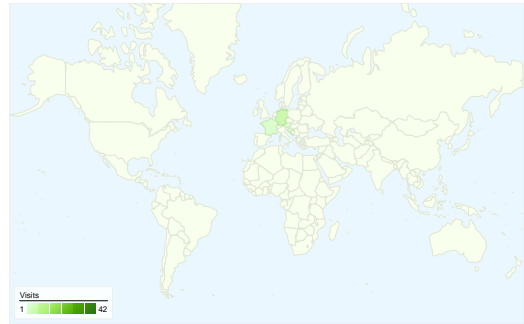

Site Usage

60 Visits

41.67% Bounce Rate

140 Pageviews

00:01:49 Avg. Time on Site

2.33 Pages/Visit

45.00% % New Visits

Visitors Overview

Visitors
42

Map Overlay world

Traffic Sources Overview

- **Search Engines**
29.00 (48.33%)
- **Direct Traffic**
26.00 (43.33%)
- **Referring Sites**
5.00 (8.33%)

Content Overview

Pages	Pageviews	% Pageviews
/indexhu.html	64	45.71%
/	38	27.14%
/indexsr.html	25	17.86%
/translate_c?hl=hu&sl=sr&u=htt	3	2.14%
/index.html	2	1.43%

42 people visited this site

60 Visits

42 Absolute Unique Visitors

140 Pageviews

2.33 Average Pageviews

00:01:49 Time on Site

41.67% Bounce Rate

45.00% New Visits

60 visits came from 11 countries/territories

Site Usage

Country/Territory	Visits	Pages/Visit	Avg. Time on Site	% New Visits	Bounce Rate
Visits 60 % of Site Total: 100.00%	Pages/Visit 2.33 Site Avg: 2.33 (0.00%)	Avg. Time on Site 00:01:49 Site Avg: 00:01:49 (0.00%)	% New Visits 45.00% Site Avg: 45.00% (0.00%)	Bounce Rate 41.67% Site Avg: 41.67% (0.00%)	
Serbia	42	2.29	00:01:34	38.10%	40.48%
Germany	6	3.67	00:04:11	0.00%	0.00%
Croatia	2	1.00	00:00:00	100.00%	100.00%
Austria	2	2.50	00:01:12	100.00%	50.00%
France	2	2.50	00:01:04	100.00%	50.00%
Hungary	1	1.00	00:00:00	100.00%	100.00%
Sweden	1	1.00	00:00:00	100.00%	100.00%
Suriname	1	1.00	00:00:00	100.00%	100.00%
Slovakia	1	2.00	00:02:34	100.00%	0.00%