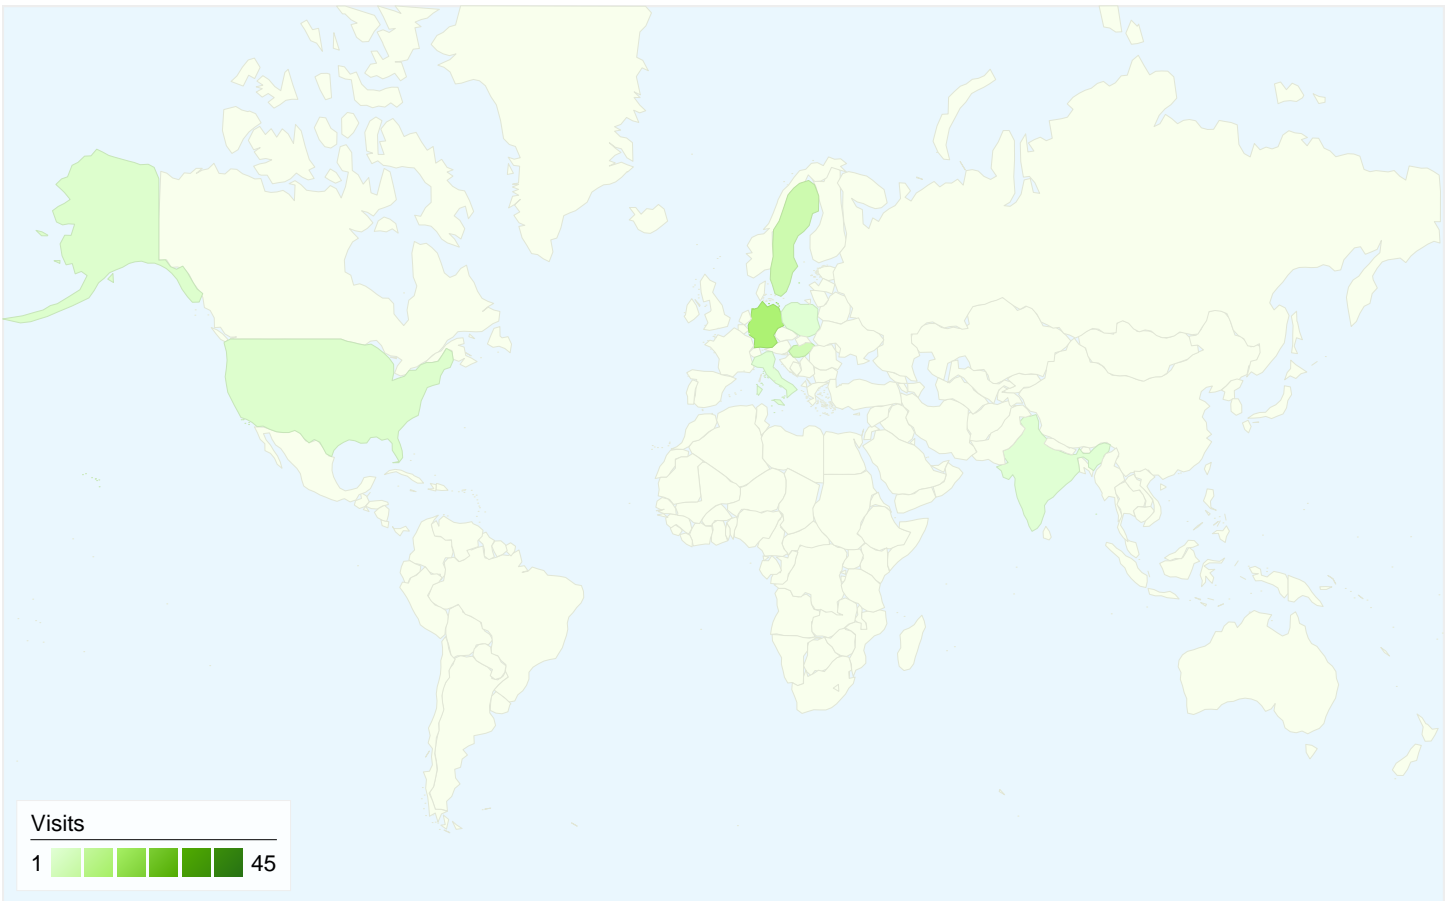

All traffic sources sent a total of 75 visits

-  29.33% Direct Traffic
-  8.00% Referring Sites
-  62.67% Search Engines

- Search Engines
47.00 (62.67%)
- Direct Traffic
22.00 (29.33%)
- Referring Sites
6.00 (8.00%)

75 visits came from 8 countries/territories

Site Usage

Country/Territory	Visits	Pages/Visit	Avg. Time on Site	% New Visits	Bounce Rate
Serbia	45	2.51	00:02:48	37.78%	35.56%
Germany	14	2.50	00:02:27	14.29%	35.71%
Sweden	6	1.17	00:00:13	100.00%	83.33%
Hungary	5	1.80	00:01:26	60.00%	60.00%
United States	2	1.50	00:00:26	100.00%	50.00%
India	1	1.00	00:00:00	100.00%	100.00%
Italy	1	1.00	00:00:00	100.00%	100.00%
Poland	1	2.00	00:00:08	100.00%	0.00%