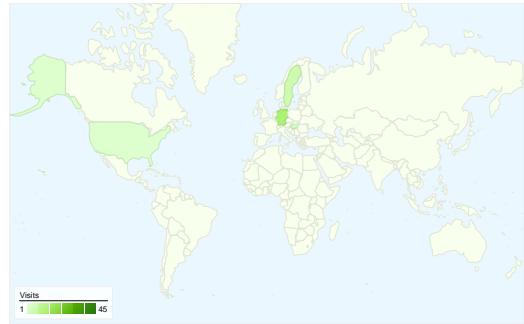

Site Usage

75 Visits

42.67% Bounce Rate

171 Pageviews

00:02:16 Avg. Time on Site

2.28 Pages/Visit

44.00% % New Visits

Visitors Overview

Visitors
46

Map Overlay world

Traffic Sources Overview

- **Search Engines**
47.00 (62.67%)
- **Direct Traffic**
22.00 (29.33%)
- **Referring Sites**
6.00 (8.00%)

Content Overview

Pages	Pageviews	% Pageviews
/	56	32.75%
/indexhu.html	50	29.24%
/indexsr.html	22	12.87%
/indexde.html	12	7.02%
/indexsl.html	4	2.34%

All traffic sources sent a total of 75 visits

-  29.33% Direct Traffic
-  8.00% Referring Sites
-  62.67% Search Engines

- Search Engines
47.00 (62.67%)
- Direct Traffic
22.00 (29.33%)
- Referring Sites
6.00 (8.00%)

75 visits came from 8 countries/territories

Site Usage

Country/Territory	Visits	Pages/Visit	Avg. Time on Site	% New Visits	Bounce Rate
Serbia	45	2.51	00:02:48	37.78%	35.56%
Germany	14	2.50	00:02:27	14.29%	35.71%
Sweden	6	1.17	00:00:13	100.00%	83.33%
Hungary	5	1.80	00:01:26	60.00%	60.00%
United States	2	1.50	00:00:26	100.00%	50.00%
India	1	1.00	00:00:00	100.00%	100.00%
Italy	1	1.00	00:00:00	100.00%	100.00%
Poland	1	2.00	00:00:08	100.00%	0.00%