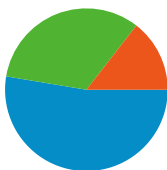

Traffic Sources Overview

- **Search Engines**
  40.00 (52.63%)
- **Direct Traffic**
  25.00 (32.89%)
- **Referring Sites**
  11.00 (14.47%)

Content Overview

Pages	Pageviews	% Pageviews
/indexhu.html	72	38.92%
/	63	34.05%
/indexsr.html	42	22.70%
/indexde.html	3	1.62%
/index.html	2	1.08%