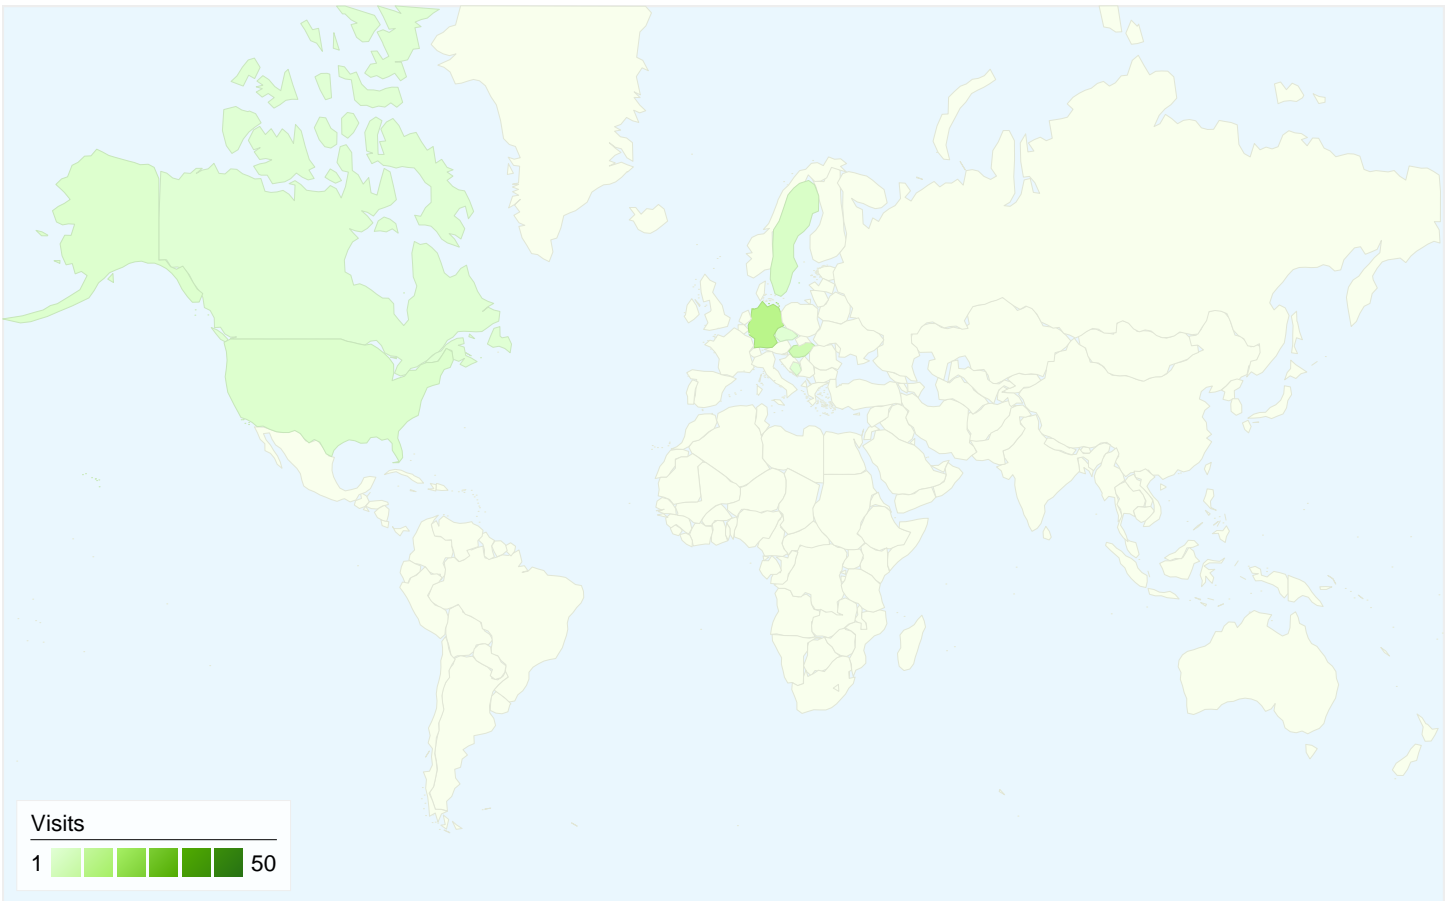

76 visits came from 8 countries/territories

Site Usage

Country/Territory	Visits	Pages/Visit	Avg. Time on Site	% New Visits	Bounce Rate
Visits 76 % of Site Total: 100.00%	Pages/Visit 2.43 Site Avg: 2.43 (0.00%)	Avg. Time on Site 00:02:24 Site Avg: 00:02:24 (0.00%)	% New Visits 43.42% Site Avg: 43.42% (0.00%)	Bounce Rate 36.84% Site Avg: 36.84% (0.00%)	
Serbia	50	2.68	00:02:43	44.00%	34.00%
Germany	12	2.33	00:00:40	0.00%	33.33%
Hungary	6	1.83	00:06:20	50.00%	50.00%
Sweden	3	1.33	00:00:02	100.00%	66.67%
United States	2	1.00	00:00:00	100.00%	100.00%
Czech Republic	1	2.00	00:00:10	100.00%	0.00%
Canada	1	2.00	00:00:07	100.00%	0.00%
Bosnia and Herzegovina	1	2.00	00:00:05	100.00%	0.00%