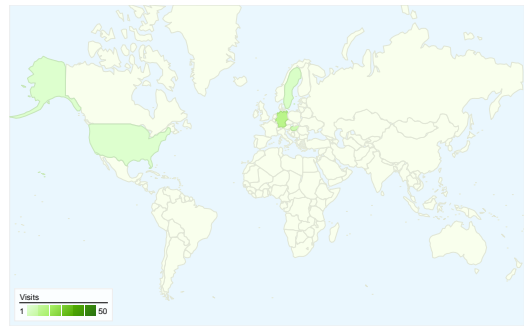

**Site Usage**

**76** Visits

**36.84%** Bounce Rate

**185** Pageviews

**00:02:24** Avg. Time on Site

**2.43** Pages/Visit

**43.42%** % New Visits

**Visitors Overview**

**Visitors**  
**51**

**Map Overlay world**

**Traffic Sources Overview**

- **Search Engines**  
40.00 (52.63%)
- **Direct Traffic**  
25.00 (32.89%)
- **Referring Sites**  
11.00 (14.47%)

**Content Overview**

## All traffic sources sent a total of 76 visits

-  32.89% Direct Traffic
-  14.47% Referring Sites
-  52.63% Search Engines

- Search Engines  
40.00 (52.63%)
- Direct Traffic  
25.00 (32.89%)
- Referring Sites  
11.00 (14.47%)

## 76 visits came from 8 countries/territories

Site Usage

Country/Territory	Visits	Pages/Visit	Avg. Time on Site	% New Visits	Bounce Rate
<b>Visits</b> <b>76</b> % of Site Total: 100.00%	<b>Pages/Visit</b> <b>2.43</b> Site Avg: 2.43 (0.00%)	<b>Avg. Time on Site</b> <b>00:02:24</b> Site Avg: 00:02:24 (0.00%)	<b>% New Visits</b> <b>43.42%</b> Site Avg: 43.42% (0.00%)	<b>Bounce Rate</b> <b>36.84%</b> Site Avg: 36.84% (0.00%)	
Serbia	50	2.68	00:02:43	44.00%	34.00%
Germany	12	2.33	00:00:40	0.00%	33.33%
Hungary	6	1.83	00:06:20	50.00%	50.00%
Sweden	3	1.33	00:00:02	100.00%	66.67%
United States	2	1.00	00:00:00	100.00%	100.00%
Czech Republic	1	2.00	00:00:10	100.00%	0.00%
Canada	1	2.00	00:00:07	100.00%	0.00%
Bosnia and Herzegovina	1	2.00	00:00:05	100.00%	0.00%