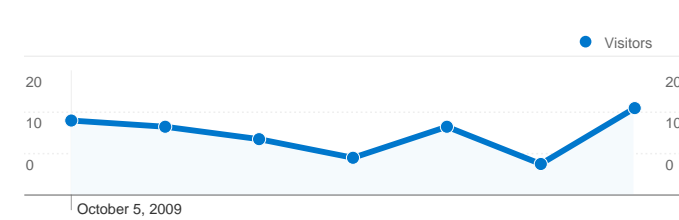

**Site Usage**

**76** Visits

**36.84%** Bounce Rate

**185** Pageviews

**00:02:24** Avg. Time on Site

**2.43** Pages/Visit

**43.42%** % New Visits

**Visitors Overview**

## 51 people visited this site

76 Visits

51 Absolute Unique Visitors

185 Pageviews

2.43 Average Pageviews

00:02:24 Time on Site

36.84% Bounce Rate

43.42% New Visits

## 76 visits came from 8 countries/territories

Site Usage

Country/Territory	Visits	Pages/Visit	Avg. Time on Site	% New Visits	Bounce Rate
<b>Visits</b> <b>76</b> % of Site Total: 100.00%	<b>Pages/Visit</b> <b>2.43</b> Site Avg: 2.43 (0.00%)	<b>Avg. Time on Site</b> <b>00:02:24</b> Site Avg: 00:02:24 (0.00%)	<b>% New Visits</b> <b>43.42%</b> Site Avg: 43.42% (0.00%)	<b>Bounce Rate</b> <b>36.84%</b> Site Avg: 36.84% (0.00%)	
Serbia	50	2.68	00:02:43	44.00%	34.00%
Germany	12	2.33	00:00:40	0.00%	33.33%
Hungary	6	1.83	00:06:20	50.00%	50.00%
Sweden	3	1.33	00:00:02	100.00%	66.67%
United States	2	1.00	00:00:00	100.00%	100.00%
Czech Republic	1	2.00	00:00:10	100.00%	0.00%
Canada	1	2.00	00:00:07	100.00%	0.00%
Bosnia and Herzegovina	1	2.00	00:00:05	100.00%	0.00%

Pages on this site were viewed a total of 185 times

 185 Pageviews

 116 Unique Views

 36.84% Bounce Rate