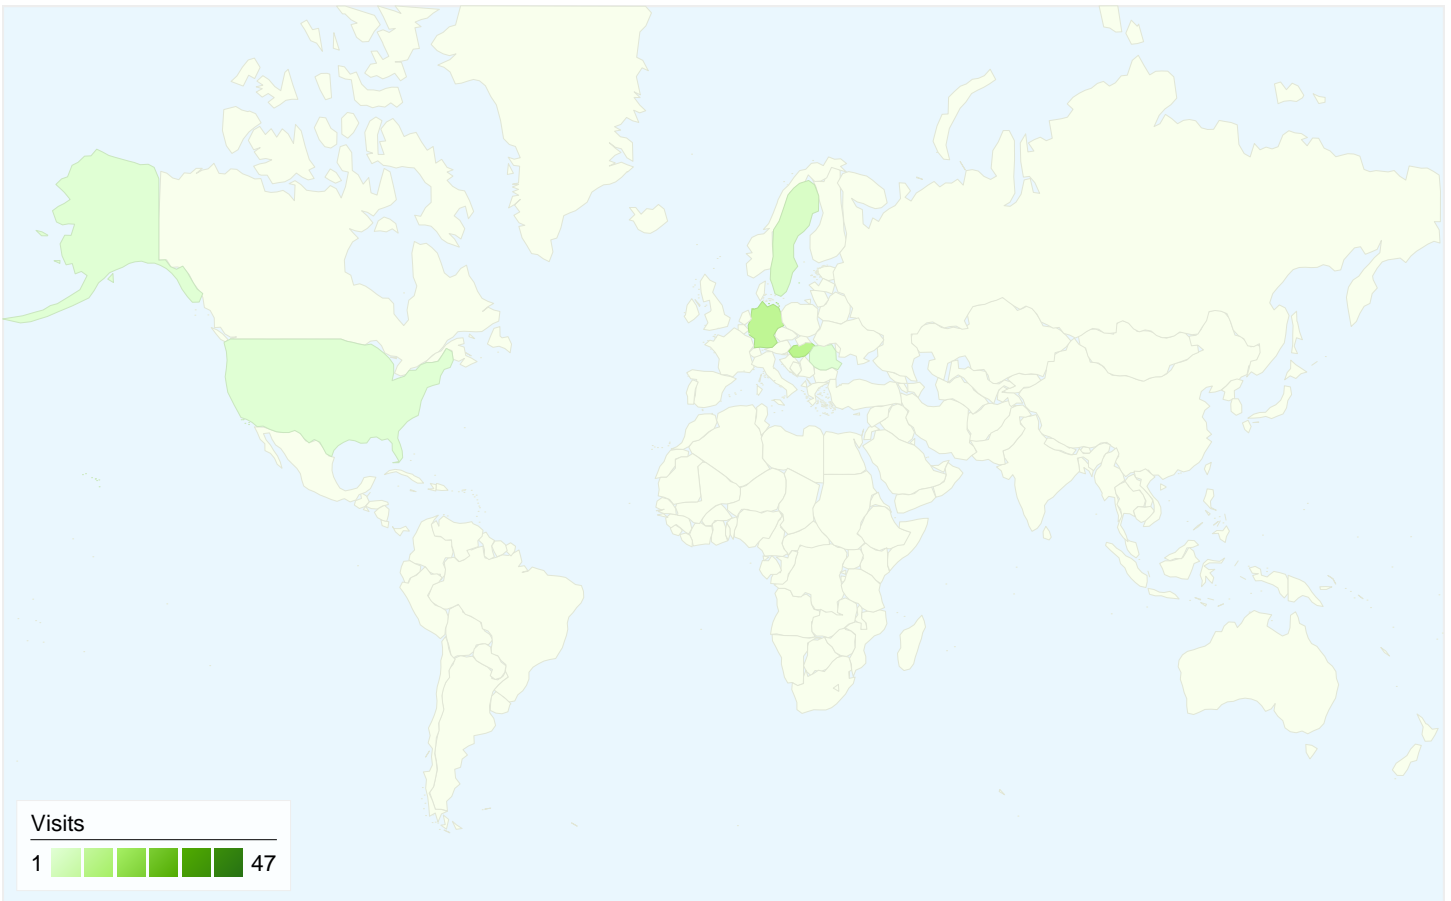

All traffic sources sent a total of 73 visits

Top Traffic Sources

Sources	Visits	% visits	Keywords	Visits	% visits
google (organic)	41	56.16%	bajsa	30	61.22%
(direct) ((none))	20	27.40%	bajsa .net	4	8.16%
search (organic)	4	5.48%	bajša	4	8.16%
yahoo (organic)	2	2.74%	bajsa.net	3	6.12%
ask (organic)	1	1.37%	bajsa org	2	4.08%

73 visits came from 6 countries/territories

Site Usage

Visits 73 % of Site Total: 100.00%	Pages/Visit 2.62 Site Avg: 2.62 (0.00%)	Avg. Time on Site 00:03:11 Site Avg: 00:03:11 (0.00%)	% New Visits 49.32% Site Avg: 49.32% (0.00%)	Bounce Rate 28.77% Site Avg: 28.77% (0.00%)	
Country/Territory	Visits	Pages/Visit	Avg. Time on Site	% New Visits	Bounce Rate
Serbia	47	2.21	00:02:09	42.55%	25.53%
Hungary	11	3.91	00:07:29	63.64%	36.36%
Germany	10	3.70	00:04:49	40.00%	20.00%
Sweden	3	1.33	00:00:04	100.00%	66.67%
Romania	1	2.00	00:00:12	100.00%	0.00%
United States	1	1.00	00:00:00	100.00%	100.00%
1 - 6 of 6					