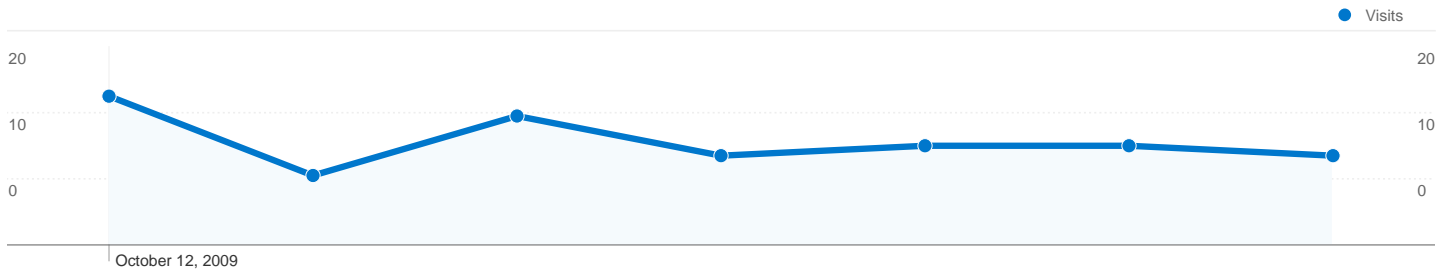

All traffic sources sent a total of 73 visits