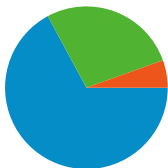

Traffic Sources Overview

- **Search Engines**
  49.00 (67.12%)
- **Direct Traffic**
  20.00 (27.40%)
- **Referring Sites**
  4.00 (5.48%)

Content Overview

Pages	Pageviews	% Pageviews
/indexhu.html	82	42.93%
/	64	33.51%
/indexsr.html	29	15.18%
/index.html	5	2.62%
/translate_c?hl=en&sl=hu&tl=de	5	2.62%