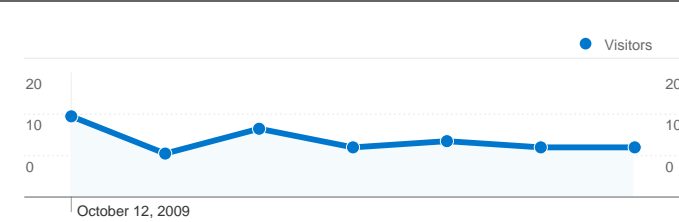

Site Usage

73 Visits

28.77% Bounce Rate

191 Pageviews

00:03:11 Avg. Time on Site

2.62 Pages/Visit

49.32% % New Visits

Visitors Overview

49 people visited this site

73 Visits

49 Absolute Unique Visitors

191 Pageviews

2.62 Average Pageviews

00:03:11 Time on Site

28.77% Bounce Rate

49.32% New Visits

73 visits came from 6 countries/territories

Site Usage

Visits 73 % of Site Total: 100.00%	Pages/Visit 2.62 Site Avg: 2.62 (0.00%)	Avg. Time on Site 00:03:11 Site Avg: 00:03:11 (0.00%)	% New Visits 49.32% Site Avg: 49.32% (0.00%)	Bounce Rate 28.77% Site Avg: 28.77% (0.00%)	
Country/Territory	Visits	Pages/Visit	Avg. Time on Site	% New Visits	Bounce Rate
Serbia	47	2.21	00:02:09	42.55%	25.53%
Hungary	11	3.91	00:07:29	63.64%	36.36%
Germany	10	3.70	00:04:49	40.00%	20.00%
Sweden	3	1.33	00:00:04	100.00%	66.67%
Romania	1	2.00	00:00:12	100.00%	0.00%
United States	1	1.00	00:00:00	100.00%	100.00%
1 - 6 of 6					