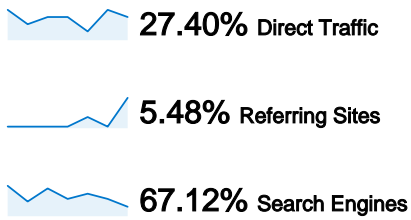

Top Traffic Sources

Sources	Visits	% visits	Keywords	Visits	% visits
google (organic)	41	56.16%	bajsa	30	61.22%
(direct) ((none))	20	27.40%	bajsa .net	4	8.16%
search (organic)	4	5.48%	bajša	4	8.16%
yahoo (organic)	2	2.74%	bajsa.net	3	6.12%
ask (organic)	1	1.37%	bajsa org	2	4.08%