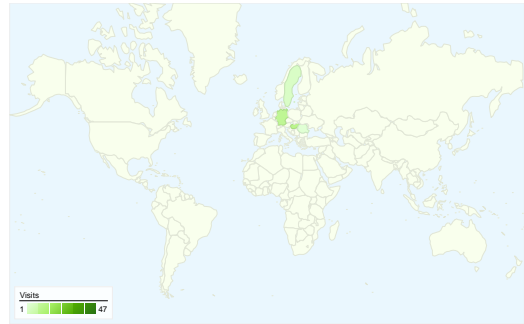

Site Usage

73 Visits

28.77% Bounce Rate

191 Pageviews

00:03:11 Avg. Time on Site

2.62 Pages/Visit

49.32% % New Visits

Visitors Overview

Visitors
49

Map Overlay world

Traffic Sources Overview

- **Search Engines**
49.00 (67.12%)
- **Direct Traffic**
20.00 (27.40%)
- **Referring Sites**
4.00 (5.48%)

Content Overview

Pages	Pageviews	% Pageviews
/indexhu.html	82	42.93%
/	64	33.51%
/indexsr.html	29	15.18%
/index.html	5	2.62%
/translate_c?hl=en&sl=hu&tl=de	5	2.62%

49 people visited this site

73 Visits

49 Absolute Unique Visitors

191 Pageviews

2.62 Average Pageviews

00:03:11 Time on Site

28.77% Bounce Rate

49.32% New Visits

73 visits came from 6 countries/territories

Site Usage

Visits 73 % of Site Total: 100.00%	Pages/Visit 2.62 Site Avg: 2.62 (0.00%)	Avg. Time on Site 00:03:11 Site Avg: 00:03:11 (0.00%)	% New Visits 49.32% Site Avg: 49.32% (0.00%)	Bounce Rate 28.77% Site Avg: 28.77% (0.00%)	
Country/Territory	Visits	Pages/Visit	Avg. Time on Site	% New Visits	Bounce Rate
Serbia	47	2.21	00:02:09	42.55%	25.53%
Hungary	11	3.91	00:07:29	63.64%	36.36%
Germany	10	3.70	00:04:49	40.00%	20.00%
Sweden	3	1.33	00:00:04	100.00%	66.67%
Romania	1	2.00	00:00:12	100.00%	0.00%
United States	1	1.00	00:00:00	100.00%	100.00%
1 - 6 of 6					