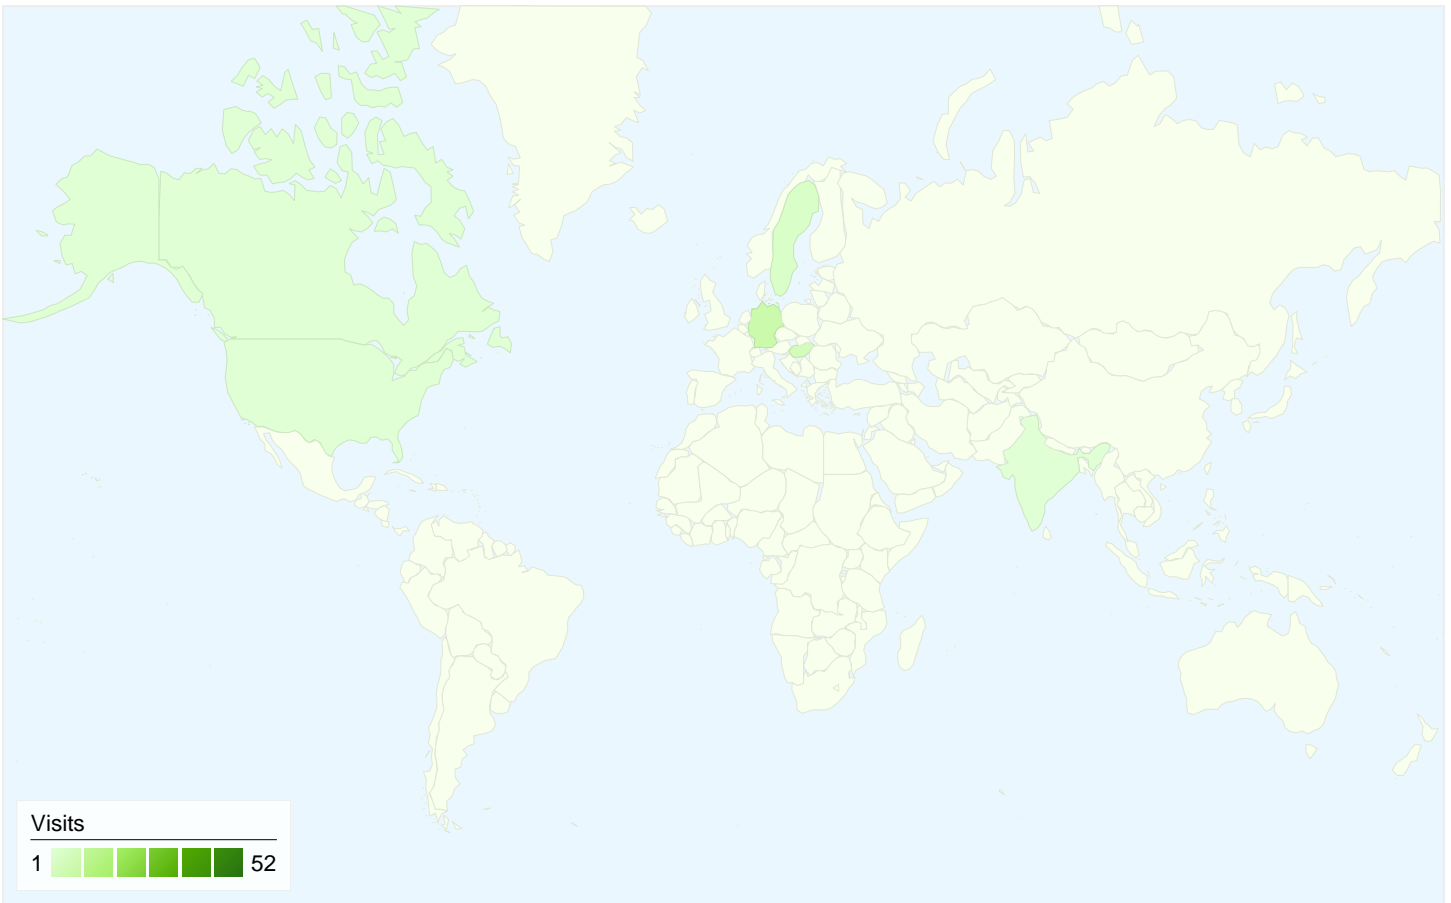

All traffic sources sent a total of 70 visits

-  28.57% Direct Traffic
-  8.57% Referring Sites
-  62.86% Search Engines

- Search Engines
44.00 (62.86%)
- Direct Traffic
20.00 (28.57%)
- Referring Sites
6.00 (8.57%)

70 visits came from 7 countries/territories

Site Usage

Country/Territory	Visits	Pages/Visit	Avg. Time on Site	% New Visits	Bounce Rate
Visits 70 % of Site Total: 100.00%	Pages/Visit 2.07 Site Avg: 2.07 (0.00%)	Avg. Time on Site 00:02:08 Site Avg: 00:02:08 (0.00%)	% New Visits 50.00% Site Avg: 50.00% (0.00%)	Bounce Rate 40.00% Site Avg: 40.00% (0.00%)	
Serbia	52	2.02	00:01:45	48.08%	38.46%
Germany	7	3.00	00:05:49	14.29%	0.00%
Hungary	5	2.00	00:00:17	60.00%	60.00%
Sweden	3	1.00	00:00:00	100.00%	100.00%
Canada	1	4.00	00:16:34	100.00%	0.00%
United States	1	1.00	00:00:00	100.00%	100.00%
India	1	1.00	00:00:00	100.00%	100.00%