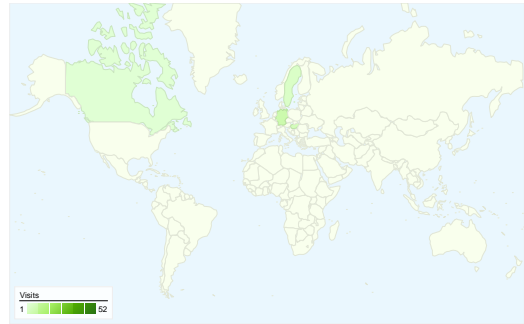

Visitors
45

Map Overlay world

Traffic Sources Overview

- **Search Engines**
44.00 (62.86%)
- **Direct Traffic**
20.00 (28.57%)
- **Referring Sites**
6.00 (8.57%)

Content Overview

Pages	Pageviews	% Pageviews
/indexhu.html	57	39.31%
/	51	35.17%
/indexsr.html	34	23.45%
/index.html	2	1.38%
/search?q=cache:Jz_mRiA2IDU	1	0.69%

45 people visited this site

70 Visits

45 Absolute Unique Visitors

145 Pageviews

2.07 Average Pageviews

00:02:08 Time on Site

40.00% Bounce Rate

50.00% New Visits

All traffic sources sent a total of 70 visits

-  28.57% Direct Traffic
-  8.57% Referring Sites
-  62.86% Search Engines

- Search Engines
44.00 (62.86%)
- Direct Traffic
20.00 (28.57%)
- Referring Sites
6.00 (8.57%)

70 visits came from 7 countries/territories

Site Usage

Country/Territory	Visits	Pages/Visit	Avg. Time on Site	% New Visits	Bounce Rate
Visits 70 % of Site Total: 100.00%	Pages/Visit 2.07 Site Avg: 2.07 (0.00%)	Avg. Time on Site 00:02:08 Site Avg: 00:02:08 (0.00%)	% New Visits 50.00% Site Avg: 50.00% (0.00%)	Bounce Rate 40.00% Site Avg: 40.00% (0.00%)	
Serbia	52	2.02	00:01:45	48.08%	38.46%
Germany	7	3.00	00:05:49	14.29%	0.00%
Hungary	5	2.00	00:00:17	60.00%	60.00%
Sweden	3	1.00	00:00:00	100.00%	100.00%
Canada	1	4.00	00:16:34	100.00%	0.00%
United States	1	1.00	00:00:00	100.00%	100.00%
India	1	1.00	00:00:00	100.00%	100.00%