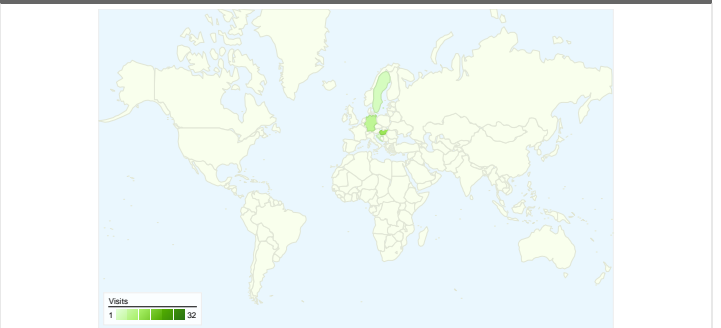

Map Overlay world