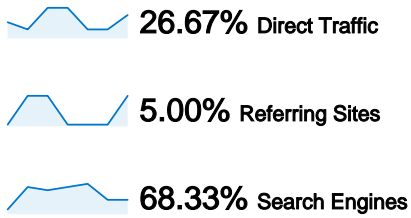

**Site Usage**

**60** Visits

**41.67%** Bounce Rate

**123** Pageviews

**00:01:31** Avg. Time on Site

**2.05** Pages/Visit

**43.33%** % New Visits

**Visitors Overview**

## 36 people visited this site

60 Visits

36 Absolute Unique Visitors

123 Pageviews

2.05 Average Pageviews

00:01:31 Time on Site

41.67% Bounce Rate

43.33% New Visits

## All traffic sources sent a total of 60 visits

Search Engines	41.00 (68.33%)
Direct Traffic	16.00 (26.67%)
Referring Sites	3.00 (5.00%)