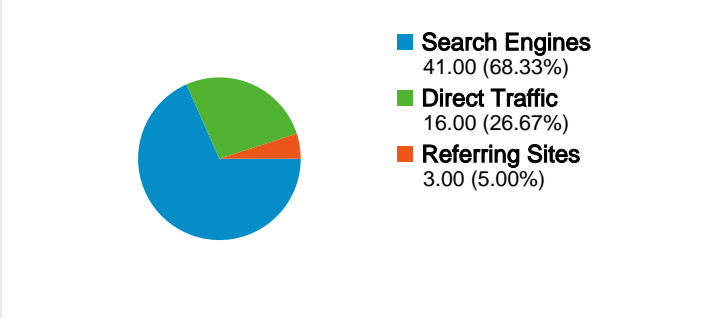

Traffic Sources Overview

Content Overview

Pages	Pageviews	% Pageviews
/indexhu.html	65	52.85%
/	44	35.77%
/indexsr.html	10	8.13%
/index.html	2	1.63%
/indexde.html	1	0.81%