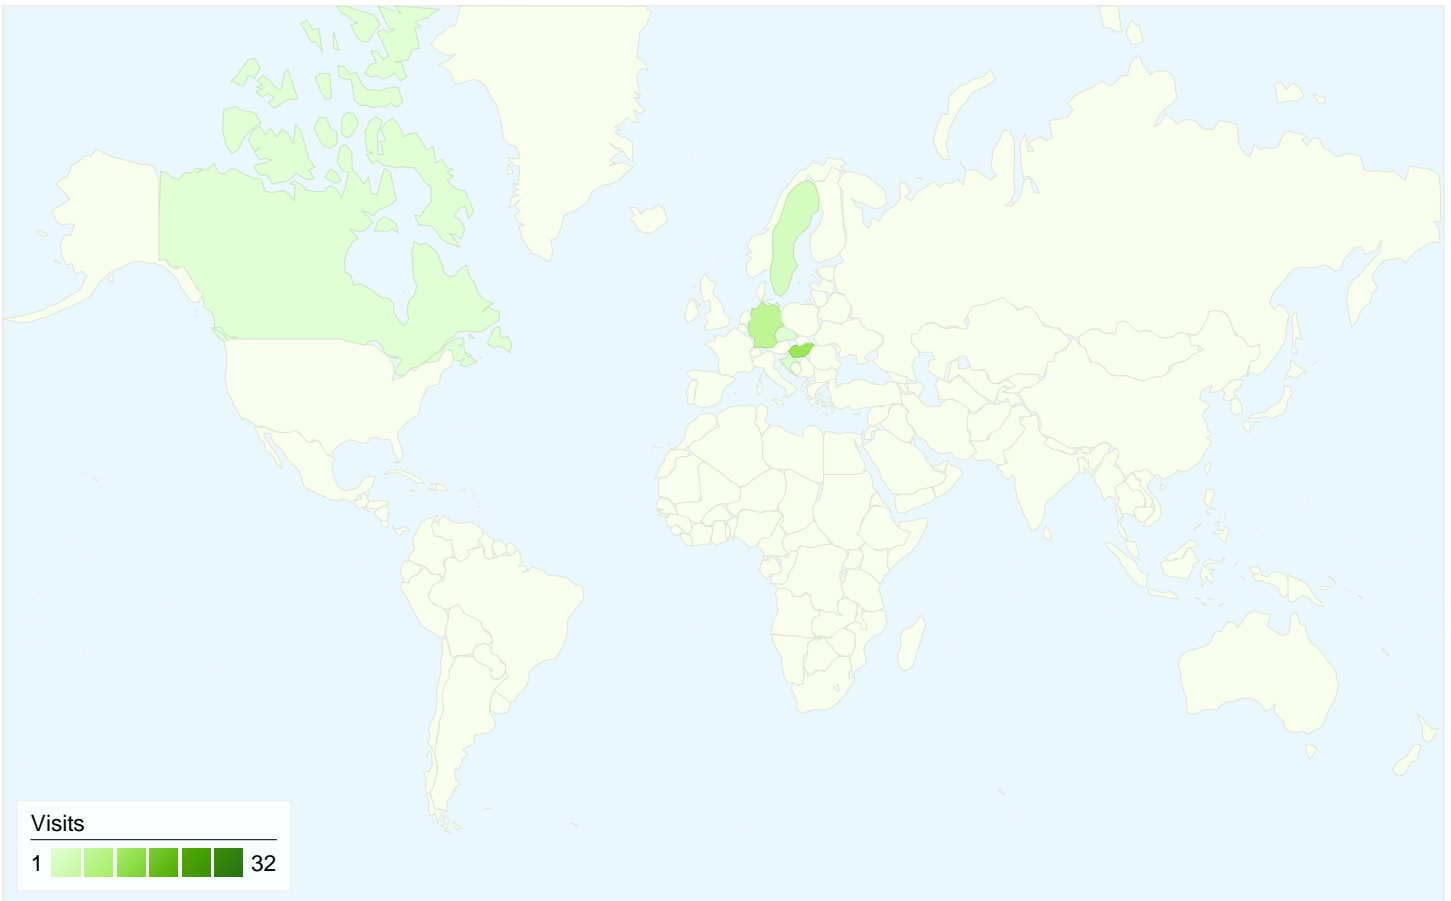

## All traffic sources sent a total of 60 visits

Search Engines	41.00 (68.33%)
Direct Traffic	16.00 (26.67%)
Referring Sites	3.00 (5.00%)

## 60 visits came from 8 countries/territories