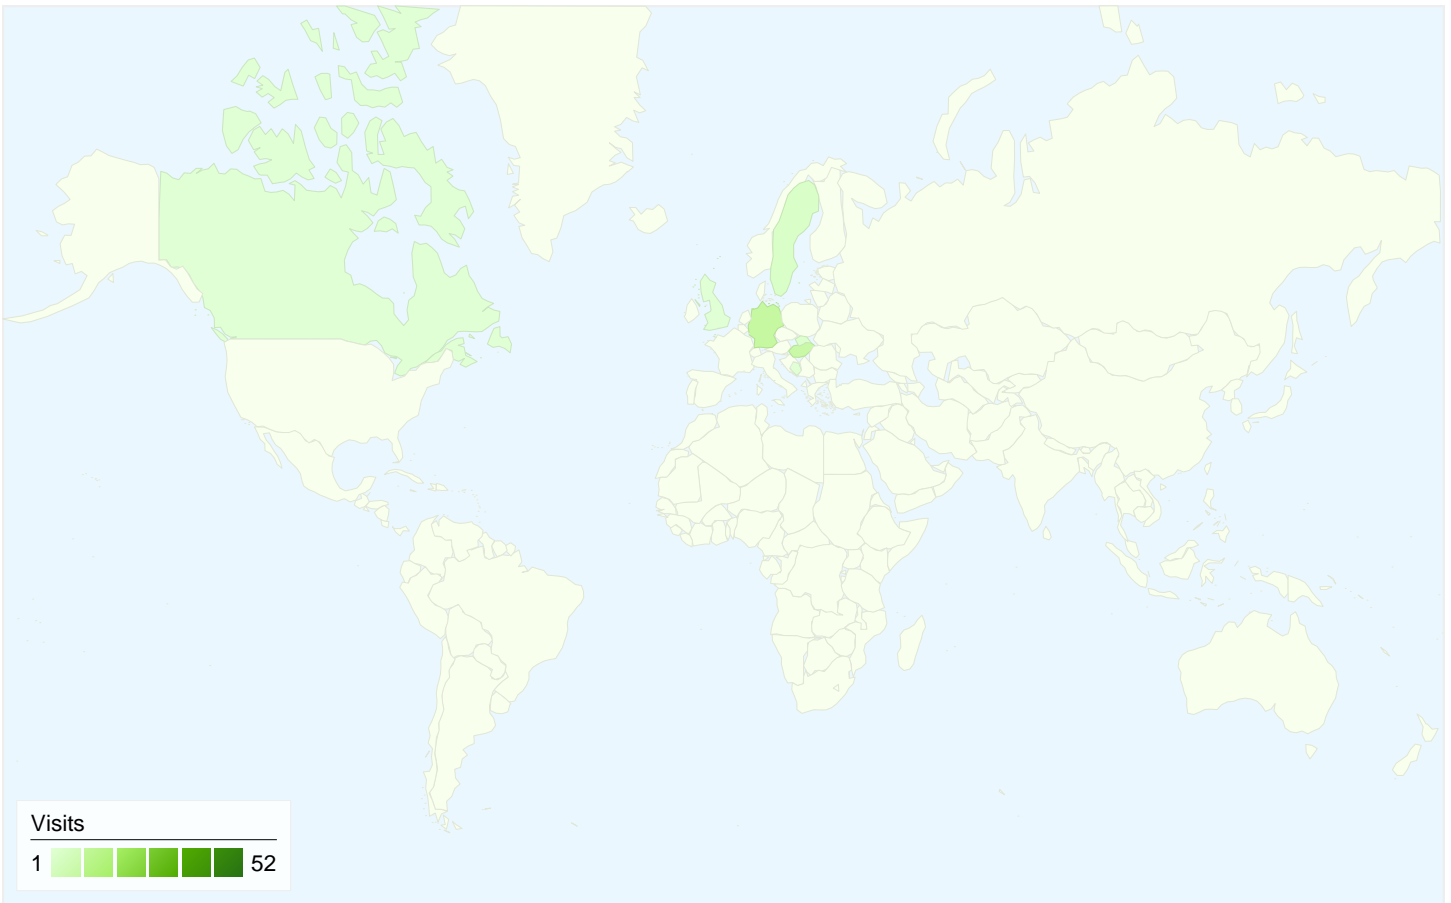

77 visits came from 8 countries/territories

Site Usage

Country/Territory	Visits	Pages/Visit	Avg. Time on Site	% New Visits	Bounce Rate
Visits 77 % of Site Total: 100.00%	Pages/Visit 2.60 Site Avg: 2.60 (0.00%)	Avg. Time on Site 00:03:37 Site Avg: 00:03:37 (0.00%)	% New Visits 37.66% Site Avg: 37.66% (0.00%)	Bounce Rate 31.17% Site Avg: 31.17% (0.00%)	
Serbia	52	2.40	00:03:19	30.77%	26.92%
Germany	9	2.00	00:00:29	0.00%	44.44%
Hungary	8	3.75	00:04:46	62.50%	37.50%
Sweden	3	2.33	00:04:04	100.00%	33.33%
Slovakia	2	3.00	00:03:23	100.00%	50.00%
Bosnia and Herzegovina	1	2.00	00:00:09	100.00%	0.00%
Canada	1	11.00	00:44:56	100.00%	0.00%
United Kingdom	1	1.00	00:00:00	100.00%	100.00%