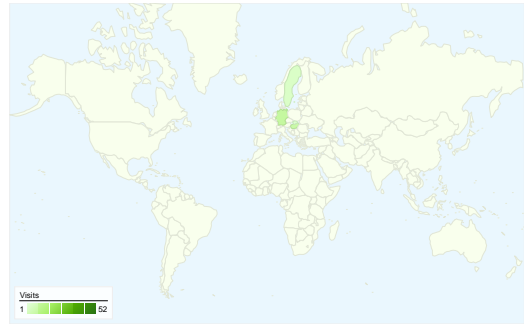

**Visitors**  
 50

**Map Overlay world**

**Traffic Sources Overview**

- **Search Engines**  
48.00 (62.34%)
- **Direct Traffic**  
18.00 (23.38%)
- **Referring Sites**  
11.00 (14.29%)

**Content Overview**

## All traffic sources sent a total of 77 visits

Search Engines	48.00 (62.34%)
Direct Traffic	18.00 (23.38%)
Referring Sites	11.00 (14.29%)

## 77 visits came from 8 countries/territories

Site Usage

Country/Territory	Visits	Pages/Visit	Avg. Time on Site	% New Visits	Bounce Rate
<b>Visits</b> <b>77</b> % of Site Total: 100.00%	<b>Pages/Visit</b> <b>2.60</b> Site Avg: 2.60 (0.00%)	<b>Avg. Time on Site</b> <b>00:03:37</b> Site Avg: 00:03:37 (0.00%)	<b>% New Visits</b> <b>37.66%</b> Site Avg: 37.66% (0.00%)	<b>Bounce Rate</b> <b>31.17%</b> Site Avg: 31.17% (0.00%)	
Serbia	52	2.40	00:03:19	30.77%	26.92%
Germany	9	2.00	00:00:29	0.00%	44.44%
Hungary	8	3.75	00:04:46	62.50%	37.50%
Sweden	3	2.33	00:04:04	100.00%	33.33%
Slovakia	2	3.00	00:03:23	100.00%	50.00%
Bosnia and Herzegovina	1	2.00	00:00:09	100.00%	0.00%
Canada	1	11.00	00:44:56	100.00%	0.00%
United Kingdom	1	1.00	00:00:00	100.00%	100.00%