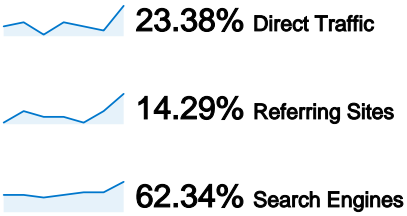

## 50 people visited this site

77 Visits

50 Absolute Unique Visitors

200 Pageviews

2.60 Average Pageviews

00:03:37 Time on Site

31.17% Bounce Rate

37.66% New Visits

## All traffic sources sent a total of 77 visits

Search Engines	48.00 (62.34%)
Direct Traffic	18.00 (23.38%)
Referring Sites	11.00 (14.29%)