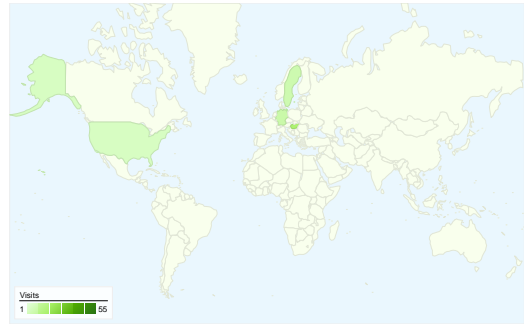

Site Usage

97 Visits

38.14% Bounce Rate

237 Pageviews

00:02:19 Avg. Time on Site

2.44 Pages/Visit

44.33% % New Visits

Visitors Overview

Visitors
 60

Map Overlay world

Traffic Sources Overview

- **Search Engines**
54.00 (55.67%)
- **Direct Traffic**
31.00 (31.96%)
- **Referring Sites**
12.00 (12.37%)

Content Overview

Pages	Pageviews	% Pageviews
/indexhu.html	111	46.84%
/	64	27.00%
/indexsr.html	48	20.25%
/index.html	5	2.11%
/indexde.html	3	1.27%

60 people visited this site

97 Visits

60 Absolute Unique Visitors

237 Pageviews

2.44 Average Pageviews

00:02:19 Time on Site

38.14% Bounce Rate

44.33% New Visits

97 visits came from 10 countries/territories

Site Usage

Country/Territory	Visits	Pages/Visit	Avg. Time on Site	% New Visits	Bounce Rate
Visits 97 % of Site Total: 100.00%	Pages/Visit 2.44 Site Avg: 2.44 (0.00%)	Avg. Time on Site 00:02:19 Site Avg: 00:02:19 (0.00%)	% New Visits 44.33% Site Avg: 44.33% (0.00%)	Bounce Rate 38.14% Site Avg: 38.14% (0.00%)	
Serbia	55	2.69	00:02:57	32.73%	30.91%
Hungary	17	2.18	00:00:56	52.94%	41.18%
Germany	8	3.25	00:01:33	12.50%	12.50%
Sweden	7	1.57	00:00:50	85.71%	71.43%
United States	4	1.25	00:04:27	100.00%	75.00%
Austria	2	2.50	00:05:20	100.00%	50.00%
Canada	1	2.00	00:00:04	0.00%	0.00%
Finland	1	1.00	00:00:00	100.00%	100.00%
Spain	1	1.00	00:00:00	100.00%	100.00%