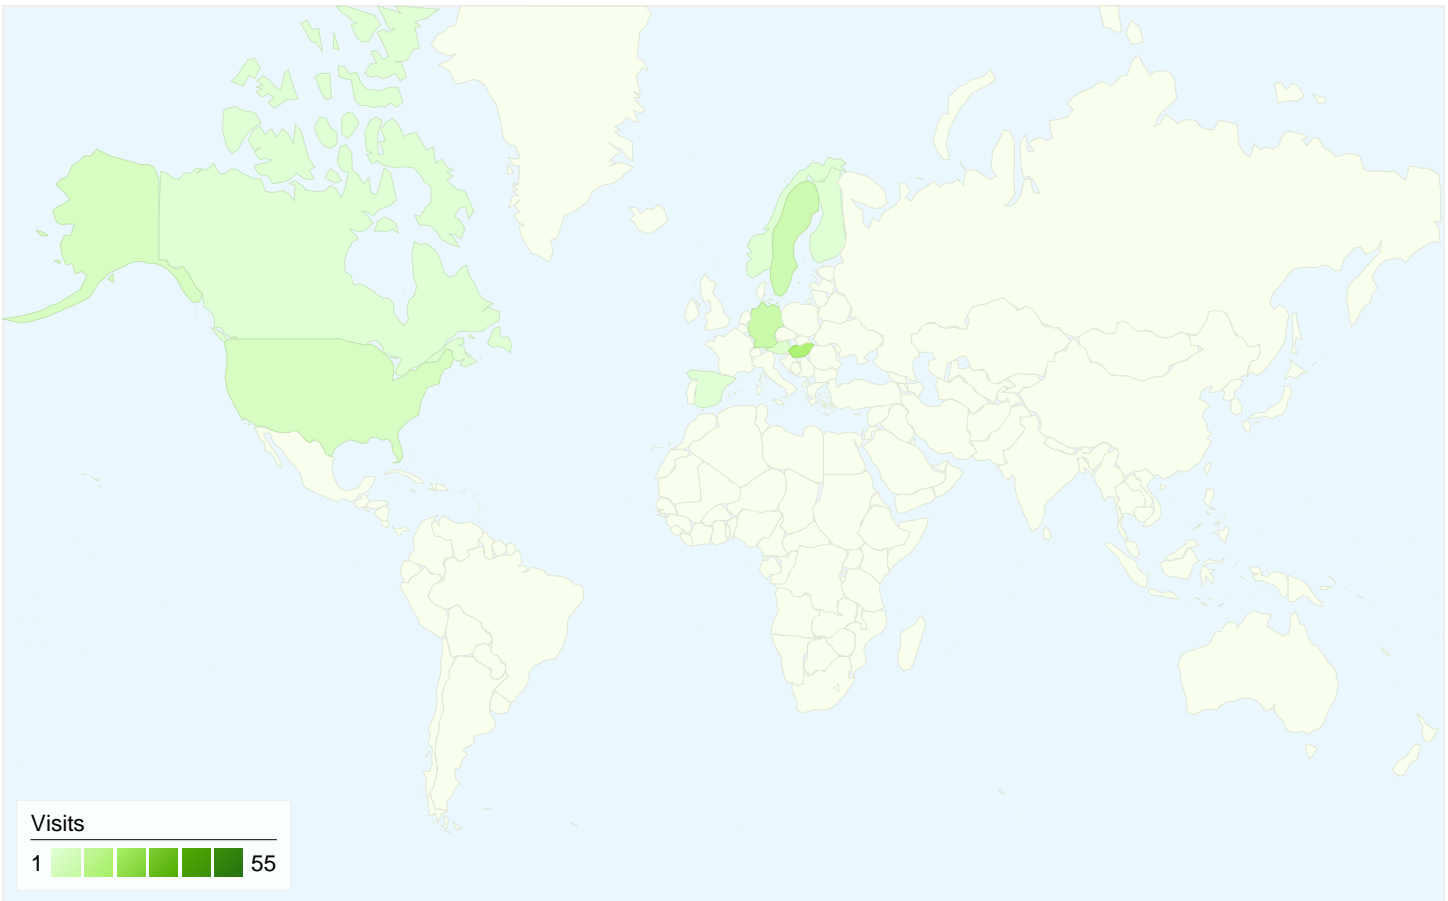

Visitors
 60

Map Overlay world

Traffic Sources Overview

- **Search Engines**
54.00 (55.67%)
- **Direct Traffic**
31.00 (31.96%)
- **Referring Sites**
12.00 (12.37%)

Content Overview

Pages	Pageviews	% Pageviews
/indexhu.html	111	46.84%
/	64	27.00%
/indexsr.html	48	20.25%
/index.html	5	2.11%
/indexde.html	3	1.27%

All traffic sources sent a total of 97 visits

-  31.96% Direct Traffic
-  12.37% Referring Sites
-  55.67% Search Engines

-  **Search Engines**
54.00 (55.67%)
-  **Direct Traffic**
31.00 (31.96%)
-  **Referring Sites**
12.00 (12.37%)

97 visits came from 10 countries/territories

Site Usage

Country/Territory	Visits	Pages/Visit	Avg. Time on Site	% New Visits	Bounce Rate
Visits 97 % of Site Total: 100.00%	Pages/Visit 2.44 Site Avg: 2.44 (0.00%)	Avg. Time on Site 00:02:19 Site Avg: 00:02:19 (0.00%)	% New Visits 44.33% Site Avg: 44.33% (0.00%)	Bounce Rate 38.14% Site Avg: 38.14% (0.00%)	
Serbia	55	2.69	00:02:57	32.73%	30.91%
Hungary	17	2.18	00:00:56	52.94%	41.18%
Germany	8	3.25	00:01:33	12.50%	12.50%
Sweden	7	1.57	00:00:50	85.71%	71.43%
United States	4	1.25	00:04:27	100.00%	75.00%
Austria	2	2.50	00:05:20	100.00%	50.00%
Canada	1	2.00	00:00:04	0.00%	0.00%
Finland	1	1.00	00:00:00	100.00%	100.00%
Spain	1	1.00	00:00:00	100.00%	100.00%