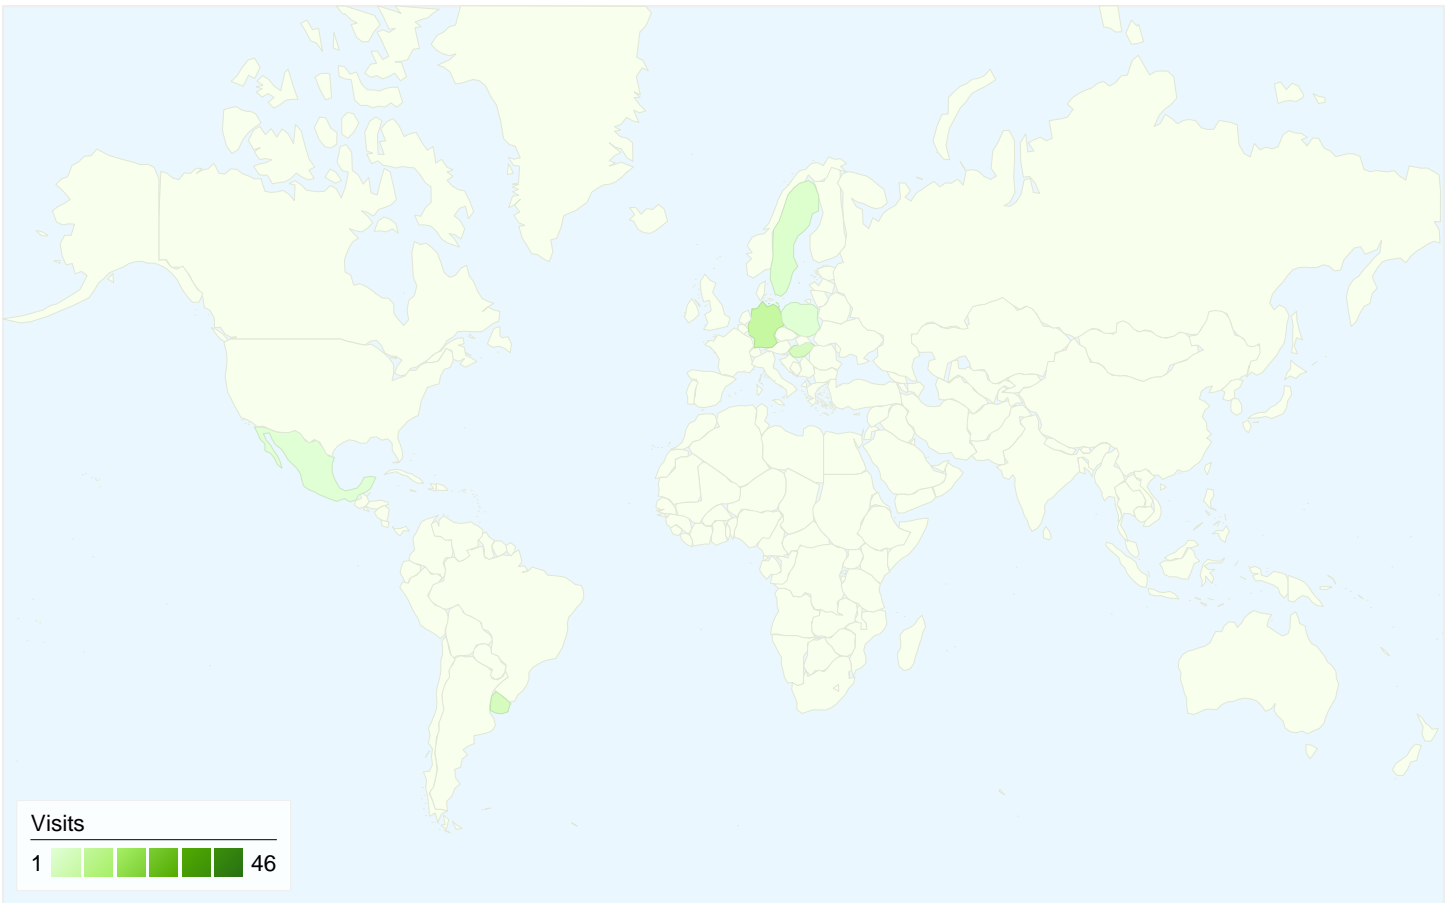

All traffic sources sent a total of 66 visits

-  21.21% Direct Traffic
-  9.09% Referring Sites
-  69.70% Search Engines

- Search Engines
46.00 (69.70%)
- Direct Traffic
14.00 (21.21%)
- Referring Sites
6.00 (9.09%)

66 visits came from 7 countries/territories

Site Usage

Visits 66 % of Site Total: 100.00%	Pages/Visit 2.14 Site Avg: 2.14 (0.00%)	Avg. Time on Site 00:01:26 Site Avg: 00:01:26 (0.00%)	% New Visits 39.39% Site Avg: 39.39% (0.00%)	Bounce Rate 45.45% Site Avg: 45.45% (0.00%)	
Country/Territory	Visits	Pages/Visit	Avg. Time on Site	% New Visits	Bounce Rate
Serbia	46	2.37	00:01:44	34.78%	34.78%
Germany	8	2.00	00:00:23	12.50%	62.50%
Hungary	4	1.50	00:02:46	25.00%	50.00%
Uruguay	4	1.50	00:00:14	100.00%	75.00%
Sweden	2	1.00	00:00:00	100.00%	100.00%
Mexico	1	1.00	00:00:00	100.00%	100.00%
Poland	1	1.00	00:00:00	100.00%	100.00%