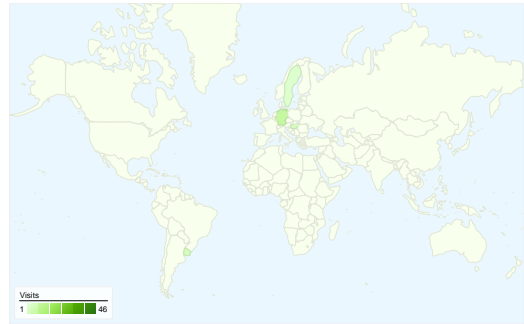

Site Usage

66 Visits

45.45% Bounce Rate

141 Pageviews

00:01:26 Avg. Time on Site

2.14 Pages/Visit

39.39% % New Visits

Visitors Overview

Visitors
45

Map Overlay world

Traffic Sources Overview

- **Search Engines**
46.00 (69.70%)
- **Direct Traffic**
14.00 (21.21%)
- **Referring Sites**
6.00 (9.09%)

Content Overview

Pages	Pageviews	% Pageviews
/indexhu.html	60	42.55%
/	49	34.75%
/indexsr.html	24	17.02%
/translate_c?hl=en&sl=hu&tl=en	4	2.84%
/index.html	2	1.42%

45 people visited this site

66 Visits

45 Absolute Unique Visitors

141 Pageviews

2.14 Average Pageviews

00:01:26 Time on Site

45.45% Bounce Rate

39.39% New Visits

66 visits came from 7 countries/territories

Site Usage

Visits 66 % of Site Total: 100.00%	Pages/Visit 2.14 Site Avg: 2.14 (0.00%)	Avg. Time on Site 00:01:26 Site Avg: 00:01:26 (0.00%)	% New Visits 39.39% Site Avg: 39.39% (0.00%)	Bounce Rate 45.45% Site Avg: 45.45% (0.00%)	
Country/Territory	Visits	Pages/Visit	Avg. Time on Site	% New Visits	Bounce Rate
Serbia	46	2.37	00:01:44	34.78%	34.78%
Germany	8	2.00	00:00:23	12.50%	62.50%
Hungary	4	1.50	00:02:46	25.00%	50.00%
Uruguay	4	1.50	00:00:14	100.00%	75.00%
Sweden	2	1.00	00:00:00	100.00%	100.00%
Mexico	1	1.00	00:00:00	100.00%	100.00%
Poland	1	1.00	00:00:00	100.00%	100.00%