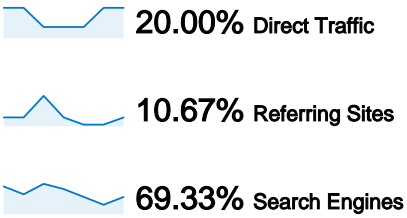

- **Search Engines**
  52.00 (69.33%)
- **Direct Traffic**
  15.00 (20.00%)
- **Referring Sites**
  8.00 (10.67%)

Top Traffic Sources

Sources	Visits	% visits	Keywords	Visits	% visits
google (organic)	48	64.00%	bajsa	36	69.23%
(direct) ((none))	15	20.00%	bajsa .net	5	9.62%
hu.wikipedia.org (referral)	2	2.67%	bajsa net	3	5.77%
search (organic)	2	2.67%	www.bajsa.net	2	3.85%
translate.google.com (referral)	2	2.67%	bajsa honlapja	1	1.92%