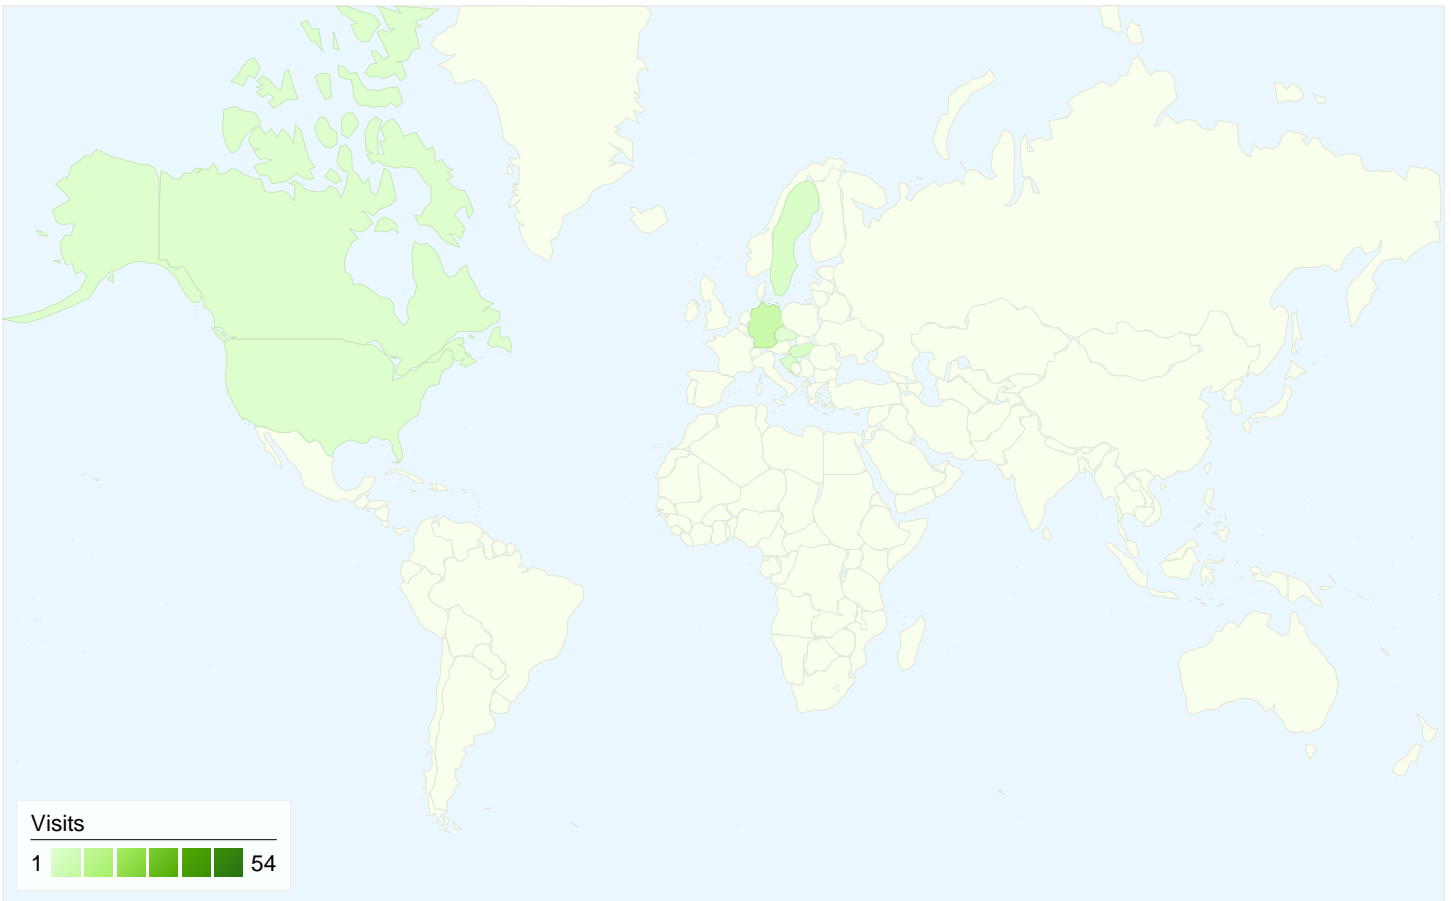

75 visits came from 8 countries/territories

Site Usage

Country/Territory	Visits	Pages/Visit	Avg. Time on Site	% New Visits	Bounce Rate
Visits 75 % of Site Total: 100.00%	Pages/Visit 2.75 Site Avg: 2.75 (0.00%)	Avg. Time on Site 00:02:29 Site Avg: 00:02:29 (0.00%)	% New Visits 44.00% Site Avg: 44.00% (0.00%)	Bounce Rate 30.67% Site Avg: 30.67% (0.00%)	
Serbia	54	3.07	00:02:54	40.74%	22.22%
Germany	8	1.75	00:00:27	25.00%	50.00%
Hungary	3	1.33	00:00:01	66.67%	66.67%
Sweden	3	1.67	00:00:47	100.00%	33.33%
Croatia	2	1.50	00:00:02	0.00%	50.00%
Canada	2	5.50	00:12:09	50.00%	0.00%
United States	2	1.00	00:00:00	100.00%	100.00%
Czech Republic	1	1.00	00:00:00	100.00%	100.00%