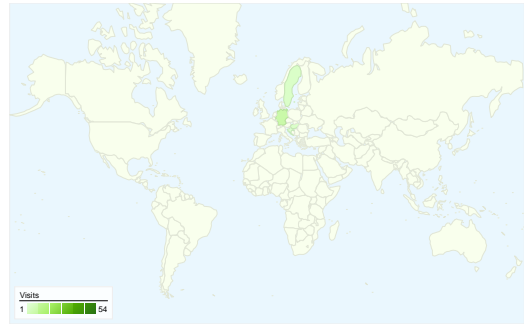

Site Usage

75 Visits

30.67% Bounce Rate

206 Pageviews

00:02:29 Avg. Time on Site

2.75 Pages/Visit

44.00% % New Visits

Visitors Overview

Visitors
56

Map Overlay world

Traffic Sources Overview

- **Search Engines**
52.00 (69.33%)
- **Direct Traffic**
15.00 (20.00%)
- **Referring Sites**
8.00 (10.67%)

Content Overview

Pages	Pageviews	% Pageviews
/indexhu.html	77	37.38%
/	54	26.21%
/indexsr.html	49	23.79%
/index.html	10	4.85%
/indexde.html	5	2.43%

56 people visited this site

75 Visits

56 Absolute Unique Visitors

206 Pageviews

2.75 Average Pageviews

00:02:29 Time on Site

30.67% Bounce Rate

44.00% New Visits

75 visits came from 8 countries/territories

Site Usage

Country/Territory	Visits	Pages/Visit	Avg. Time on Site	% New Visits	Bounce Rate
Visits 75 % of Site Total: 100.00%	Pages/Visit 2.75 Site Avg: 2.75 (0.00%)	Avg. Time on Site 00:02:29 Site Avg: 00:02:29 (0.00%)	% New Visits 44.00% Site Avg: 44.00% (0.00%)	Bounce Rate 30.67% Site Avg: 30.67% (0.00%)	
Serbia	54	3.07	00:02:54	40.74%	22.22%
Germany	8	1.75	00:00:27	25.00%	50.00%
Hungary	3	1.33	00:00:01	66.67%	66.67%
Sweden	3	1.67	00:00:47	100.00%	33.33%
Croatia	2	1.50	00:00:02	0.00%	50.00%
Canada	2	5.50	00:12:09	50.00%	0.00%
United States	2	1.00	00:00:00	100.00%	100.00%
Czech Republic	1	1.00	00:00:00	100.00%	100.00%