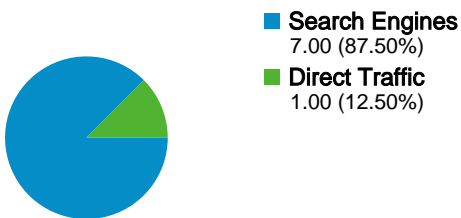

Traffic Sources Overview

Content Overview

Pages	Pageviews	% Pageviews
/	5	55.56%
/search?q=cache:LUd4kiB0_eo	1	11.11%
/translate_c?hl=sr&sl=en&u=htt	1	11.11%
/search?q=cache:LUd4kiB0_eo	1	11.11%
/search?q=cache:http://www.ba	1	11.11%