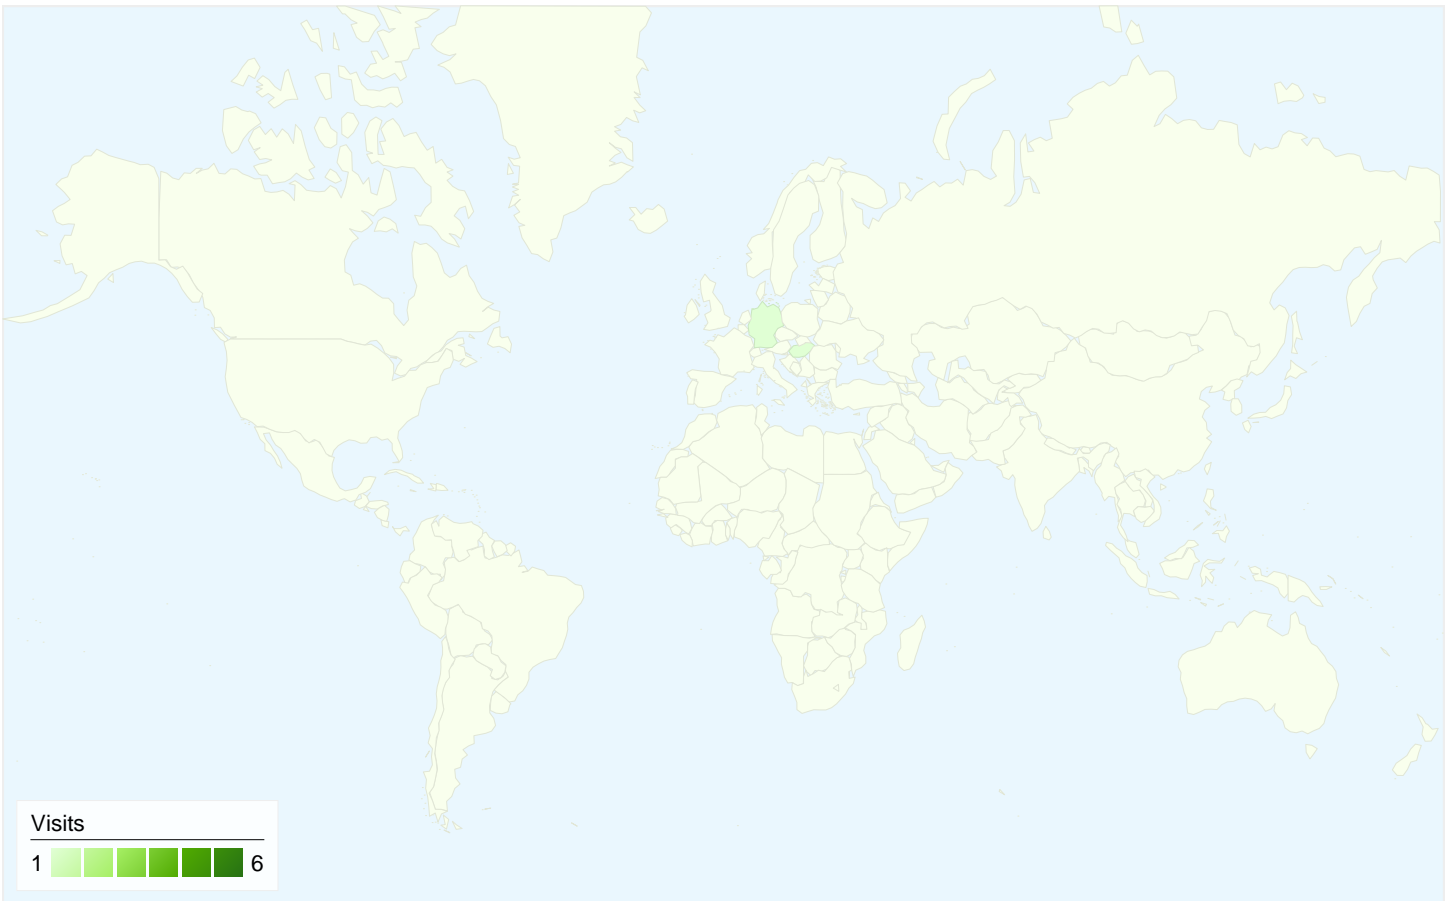

8 visits came from 3 countries/territories

Site Usage

Visits 8 % of Site Total: 100.00%	Pages/Visit 1.12 Site Avg: 1.12 (0.00%)	Avg. Time on Site 00:00:17 Site Avg: 00:00:17 (0.00%)	% New Visits 37.50% Site Avg: 37.50% (0.00%)	Bounce Rate 87.50% Site Avg: 87.50% (0.00%)	
Country/Territory	Visits	Pages/Visit	Avg. Time on Site	% New Visits	Bounce Rate
Serbia	6	1.17	00:00:23	33.33%	83.33%
Germany	1	1.00	00:00:00	100.00%	100.00%
Hungary	1	1.00	00:00:00	0.00%	100.00%