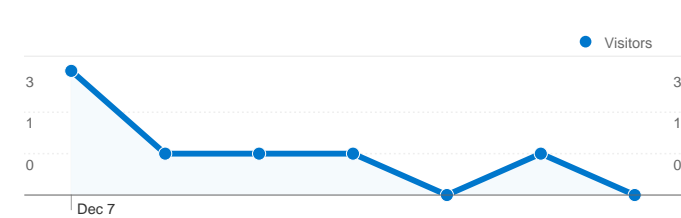

Site Usage

8 Visits

87.50% Bounce Rate

9 Pageviews

00:00:17 Avg. Time on Site

1.12 Pages/Visit

37.50% % New Visits

Visitors Overview

5 people visited this site

8 Visits

5 Absolute Unique Visitors

9 Pageviews

1.12 Average Pageviews

00:00:17 Time on Site

87.50% Bounce Rate

37.50% New Visits

8 visits came from 3 countries/territories

Site Usage

Visits 8 % of Site Total: 100.00%	Pages/Visit 1.12 Site Avg: 1.12 (0.00%)	Avg. Time on Site 00:00:17 Site Avg: 00:00:17 (0.00%)	% New Visits 37.50% Site Avg: 37.50% (0.00%)	Bounce Rate 87.50% Site Avg: 87.50% (0.00%)	
Country/Territory	Visits	Pages/Visit	Avg. Time on Site	% New Visits	Bounce Rate
Serbia	6	1.17	00:00:23	33.33%	83.33%
Germany	1	1.00	00:00:00	100.00%	100.00%
Hungary	1	1.00	00:00:00	0.00%	100.00%