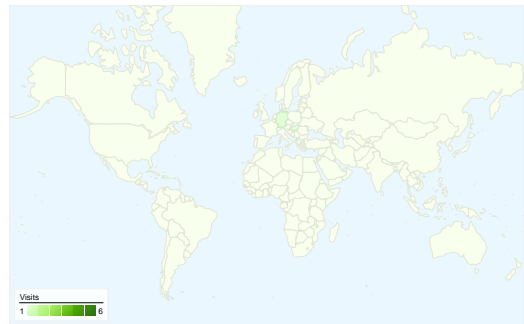

Site Usage

8 Visits

87.50% Bounce Rate

9 Pageviews

00:00:17 Avg. Time on Site

1.12 Pages/Visit

37.50% % New Visits

Visitors Overview

Visitors
5

Map Overlay world

Traffic Sources Overview

Content Overview

Pages	Pageviews	% Pageviews
/	5	55.56%
/search?q=cache:LUd4kiB0_eo	1	11.11%
/translate_c?hl=sr&sl=en&u=htt	1	11.11%
/search?q=cache:LUd4kiB0_eo	1	11.11%
/search?q=cache:http://www.ba	1	11.11%

5 people visited this site

8 Visits

5 Absolute Unique Visitors

9 Pageviews

1.12 Average Pageviews

00:00:17 Time on Site

87.50% Bounce Rate

37.50% New Visits

8 visits came from 3 countries/territories

Site Usage

Visits 8 % of Site Total: 100.00%	Pages/Visit 1.12 Site Avg: 1.12 (0.00%)	Avg. Time on Site 00:00:17 Site Avg: 00:00:17 (0.00%)	% New Visits 37.50% Site Avg: 37.50% (0.00%)	Bounce Rate 87.50% Site Avg: 87.50% (0.00%)	
Country/Territory	Visits	Pages/Visit	Avg. Time on Site	% New Visits	Bounce Rate
Serbia	6	1.17	00:00:23	33.33%	83.33%
Germany	1	1.00	00:00:00	100.00%	100.00%
Hungary	1	1.00	00:00:00	0.00%	100.00%