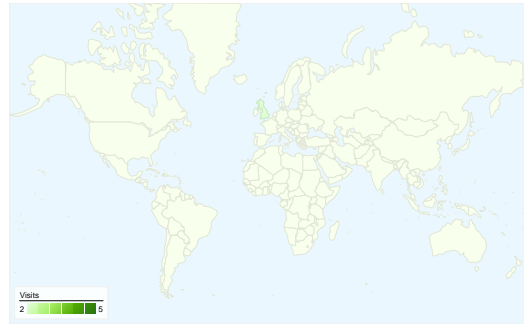

Site Usage

7 Visits

71.43% Bounce Rate

10 Pageviews

00:00:02 Avg. Time on Site

1.43 Pages/Visit

57.14% % New Visits

Visitors Overview

Visitors
7

Map Overlay world

Traffic Sources Overview

- **Direct Traffic**
3.00 (42.86%)
- **Referring Sites**
2.00 (28.57%)
- **Search Engines**
2.00 (28.57%)

Content Overview

Pages	Pageviews	% Pageviews
/indexsr.html	3	30.00%
/home	2	20.00%
/	2	20.00%
/indexhu.html	1	10.00%
/index.html	1	10.00%

7 people visited this site

7 Visits

7 Absolute Unique Visitors

10 Pageviews

1.43 Average Pageviews

00:00:02 Time on Site

71.43% Bounce Rate

57.14% New Visits

Keywords	Visits	% visits
bajsa	2	100.00%

7 visits came from 2 countries/territories

Site Usage

Visits 7 % of Site Total: 100.00%	Pages/Visit 1.43 Site Avg: 1.43 (0.00%)	Avg. Time on Site 00:00:02 Site Avg: 00:00:02 (0.00%)	% New Visits 57.14% Site Avg: 57.14% (0.00%)	Bounce Rate 71.43% Site Avg: 71.43% (0.00%)	
Country/Territory	Visits	Pages/Visit	Avg. Time on Site	% New Visits	Bounce Rate
Serbia	5	1.60	00:00:03	80.00%	60.00%
United Kingdom	2	1.00	00:00:00	0.00%	100.00%