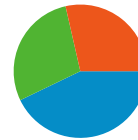

- Direct Traffic
  3.00 (42.86%)
- Referring Sites
  2.00 (28.57%)
- Search Engines
  2.00 (28.57%)

Top Traffic Sources

Sources	Visits	% visits
(direct) ((none))	3	42.86%
google (organic)	2	28.57%
www.cplusplus.comli.com	2	28.57%

Keywords	Visits	% visits
bajsa	2	100.00%