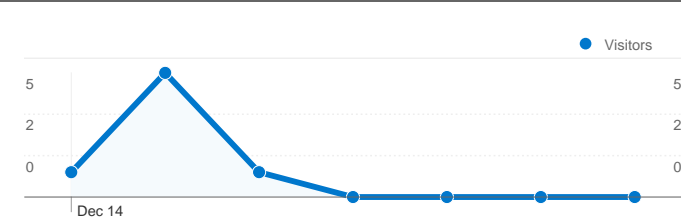

Site Usage

7 Visits

71.43% Bounce Rate

10 Pageviews

00:00:02 Avg. Time on Site

1.43 Pages/Visit

57.14% % New Visits

Visitors Overview

Visitors
7

Map Overlay world

Traffic Sources Overview

- **Direct Traffic**
3.00 (42.86%)
- **Referring Sites**
2.00 (28.57%)
- **Search Engines**
2.00 (28.57%)

Content Overview

Pages	Pageviews	% Pageviews
/indexsr.html	3	30.00%
/home	2	20.00%
/	2	20.00%
/indexhu.html	1	10.00%
/index.html	1	10.00%

7 people visited this site

7 Visits

7 Absolute Unique Visitors

10 Pageviews

1.43 Average Pageviews

00:00:02 Time on Site

71.43% Bounce Rate

57.14% New Visits

Keywords	Visits	% visits
bajsa	2	100.00%

7 visits came from 2 countries/territories

Site Usage

Visits 7 % of Site Total: 100.00%	Pages/Visit 1.43 Site Avg: 1.43 (0.00%)	Avg. Time on Site 00:00:02 Site Avg: 00:00:02 (0.00%)	% New Visits 57.14% Site Avg: 57.14% (0.00%)	Bounce Rate 71.43% Site Avg: 71.43% (0.00%)	
Country/Territory	Visits	Pages/Visit	Avg. Time on Site	% New Visits	Bounce Rate
Serbia	5	1.60	00:00:03	80.00%	60.00%
United Kingdom	2	1.00	00:00:00	0.00%	100.00%