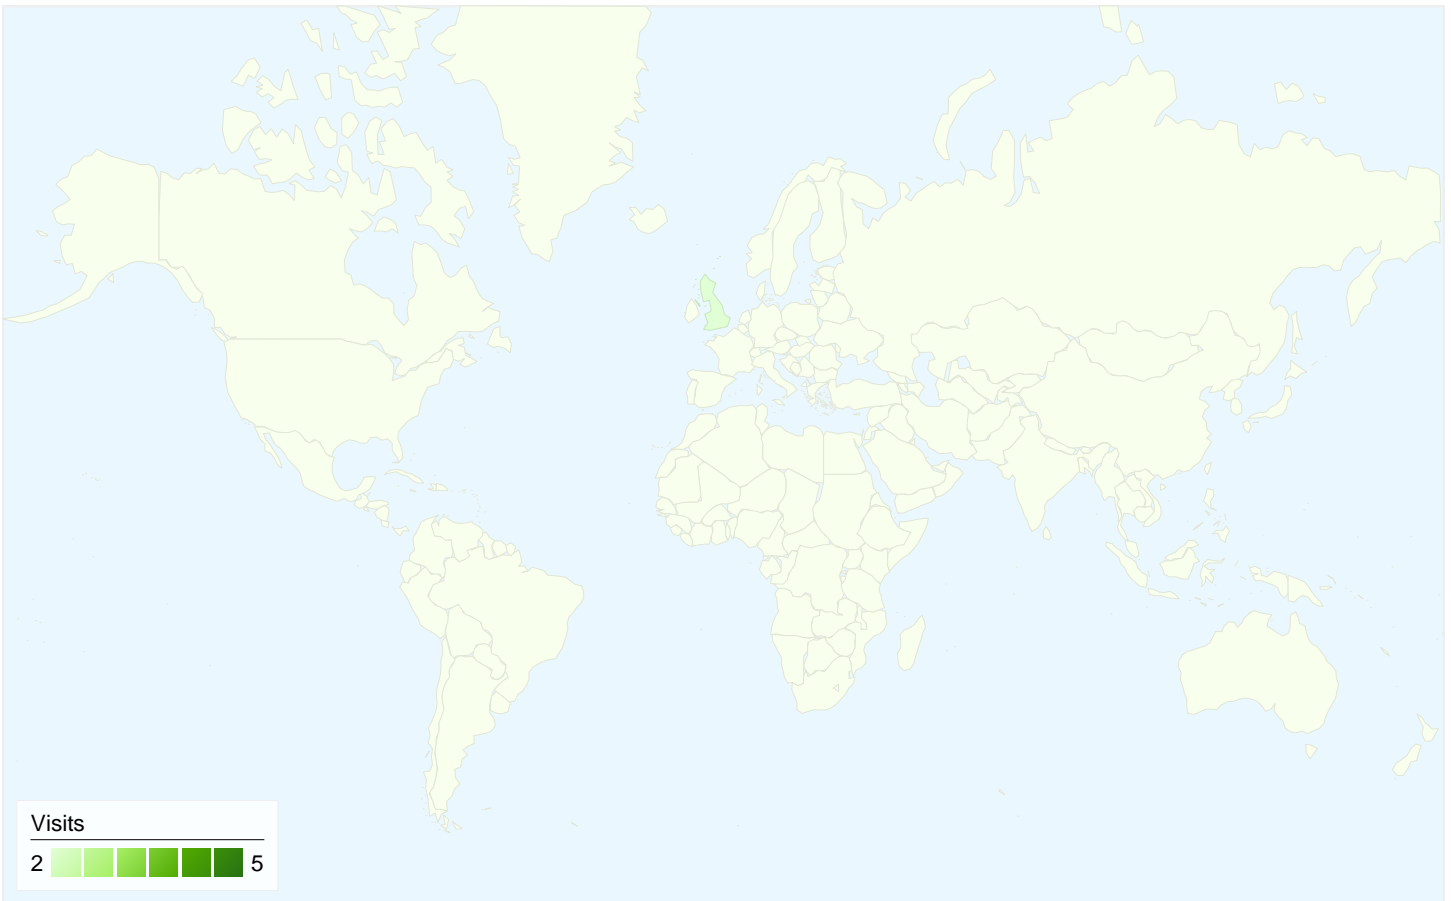

Visitors
7

Map Overlay world

Traffic Sources Overview

- **Direct Traffic**
3.00 (42.86%)
- **Referring Sites**
2.00 (28.57%)
- **Search Engines**
2.00 (28.57%)

Content Overview

Pages	Pageviews	% Pageviews
/indexsr.html	3	30.00%
/home	2	20.00%
/	2	20.00%
/indexhu.html	1	10.00%
/index.html	1	10.00%

Keywords	Visits	% visits
bajsa	2	100.00%

7 visits came from 2 countries/territories

Site Usage

Visits 7 % of Site Total: 100.00%	Pages/Visit 1.43 Site Avg: 1.43 (0.00%)	Avg. Time on Site 00:00:02 Site Avg: 00:00:02 (0.00%)	% New Visits 57.14% Site Avg: 57.14% (0.00%)	Bounce Rate 71.43% Site Avg: 71.43% (0.00%)	
Country/Territory	Visits	Pages/Visit	Avg. Time on Site	% New Visits	Bounce Rate
Serbia	5	1.60	00:00:03	80.00%	60.00%
United Kingdom	2	1.00	00:00:00	0.00%	100.00%