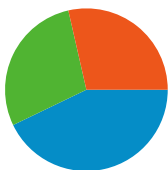

Site Usage

7 Visits

71.43% Bounce Rate

10 Pageviews

00:00:02 Avg. Time on Site

1.43 Pages/Visit

57.14% % New Visits

Visitors Overview

Visitors
7

Map Overlay world

Traffic Sources Overview

- **Direct Traffic**
3.00 (42.86%)
- **Referring Sites**
2.00 (28.57%)
- **Search Engines**
2.00 (28.57%)

Content Overview

Pages	Pageviews	% Pageviews
/indexsr.html	3	30.00%
/home	2	20.00%
/	2	20.00%
/indexhu.html	1	10.00%
/index.html	1	10.00%

7 people visited this site

7 Visits

7 Absolute Unique Visitors

10 Pageviews

1.43 Average Pageviews

00:00:02 Time on Site

71.43% Bounce Rate

57.14% New Visits

Keywords	Visits	% visits
bajsa	2	100.00%

7 visits came from 2 countries/territories

Site Usage

Visits 7 % of Site Total: 100.00%	Pages/Visit 1.43 Site Avg: 1.43 (0.00%)	Avg. Time on Site 00:00:02 Site Avg: 00:00:02 (0.00%)	% New Visits 57.14% Site Avg: 57.14% (0.00%)	Bounce Rate 71.43% Site Avg: 71.43% (0.00%)	
Country/Territory	Visits	Pages/Visit	Avg. Time on Site	% New Visits	Bounce Rate
Serbia	5	1.60	00:00:03	80.00%	60.00%
United Kingdom	2	1.00	00:00:00	0.00%	100.00%