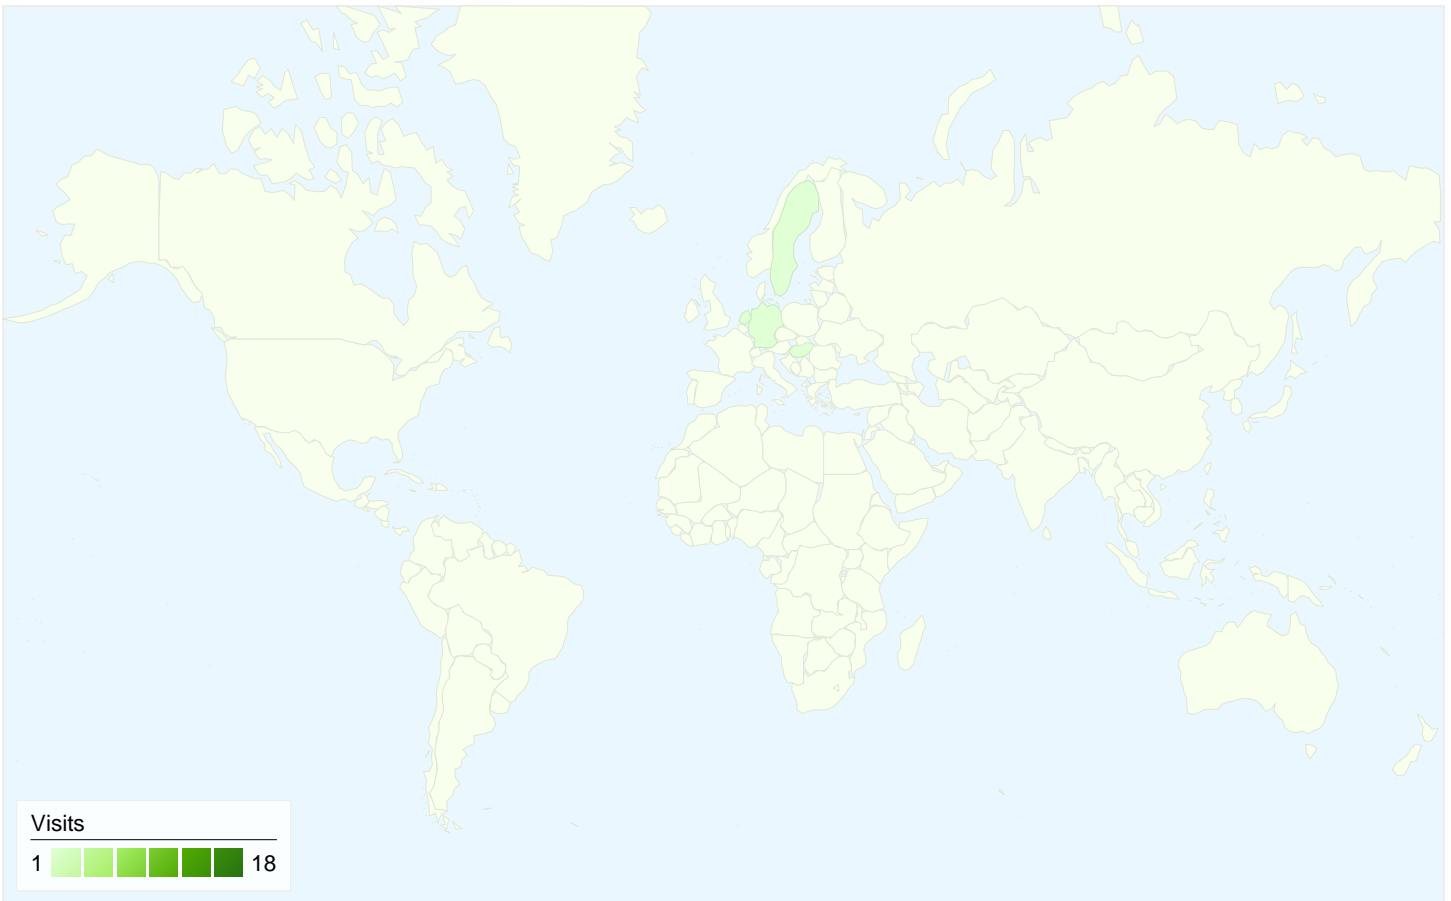

23 visits came from 6 countries/territories

Site Usage

Visits 23 % of Site Total: 100.00%	Pages/Visit 3.30 Site Avg: 3.30 (0.00%)	Avg. Time on Site 00:05:52 Site Avg: 00:05:52 (0.00%)	% New Visits 60.87% Site Avg: 60.87% (0.00%)	Bounce Rate 30.43% Site Avg: 30.43% (0.00%)	
Country/Territory	Visits	Pages/Visit	Avg. Time on Site	% New Visits	Bounce Rate
Serbia	18	3.22	00:06:20	55.56%	33.33%
Germany	1	6.00	00:07:06	0.00%	0.00%
Sweden	1	1.00	00:00:00	100.00%	100.00%
Montenegro	1	5.00	00:09:47	100.00%	0.00%
Hungary	1	3.00	00:01:12	100.00%	0.00%
Netherlands	1	3.00	00:02:43	100.00%	0.00%

1 - 6 of 6