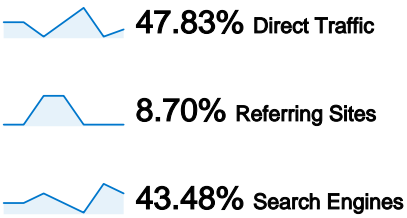

Direct Traffic	11.00 (47.83%)
Search Engines	10.00 (43.48%)
Referring Sites	2.00 (8.70%)

Top Traffic Sources

Sources	Visits	% visits	Keywords	Visits	% visits
(direct) ((none))	11	47.83%	bajsa	9	90.00%
google (organic)	10	43.48%	bajša	1	10.00%
en.wikipedia.org (referral)	1	4.35%			
google.com (referral)	1	4.35%