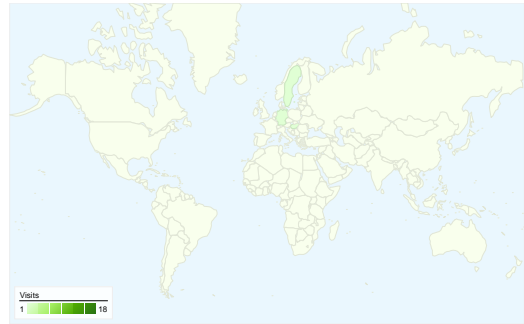

**Site Usage**

**23 Visits**

**30.43% Bounce Rate**

**76 Pageviews**

**00:05:52 Avg. Time on Site**

**3.30 Pages/Visit**

**60.87% % New Visits**

**Visitors Overview**

**Visitors**  
**20**

**Map Overlay world**

**Traffic Sources Overview**

- **Direct Traffic**  
11.00 (47.83%)
- **Search Engines**  
10.00 (43.48%)
- **Referring Sites**  
2.00 (8.70%)

**Content Overview**

23 visits came from 6 countries/territories

Site Usage

| <b>Visits</b><br><b>23</b><br>% of Site Total:<br>100.00% | <b>Pages/Visit</b><br><b>3.30</b><br>Site Avg:<br>3.30 (0.00%) | <b>Avg. Time on Site</b><br><b>00:05:52</b><br>Site Avg:<br>00:05:52 (0.00%) | <b>% New Visits</b><br><b>60.87%</b><br>Site Avg:<br>60.87% (0.00%) | <b>Bounce Rate</b><br><b>30.43%</b><br>Site Avg:<br>30.43% (0.00%) |             |
|---|--|--|---|--|-------------|
| Country/Territory   | Visits   | Pages/Visit  | Avg. Time on Site   | % New Visits   | Bounce Rate |
| Serbia  | 18   | 3.22   | 00:06:20  | 55.56%   | 33.33%      |
| Germany   | 1  | 6.00   | 00:07:06  | 0.00%  | 0.00%       |
| Sweden  | 1  | 1.00   | 00:00:00  | 100.00%  | 100.00%     |
| Montenegro  | 1  | 5.00   | 00:09:47  | 100.00%  | 0.00%       |
| Hungary   | 1  | 3.00   | 00:01:12  | 100.00%  | 0.00%       |
| Netherlands   | 1  | 3.00   | 00:02:43  | 100.00%  | 0.00%       |