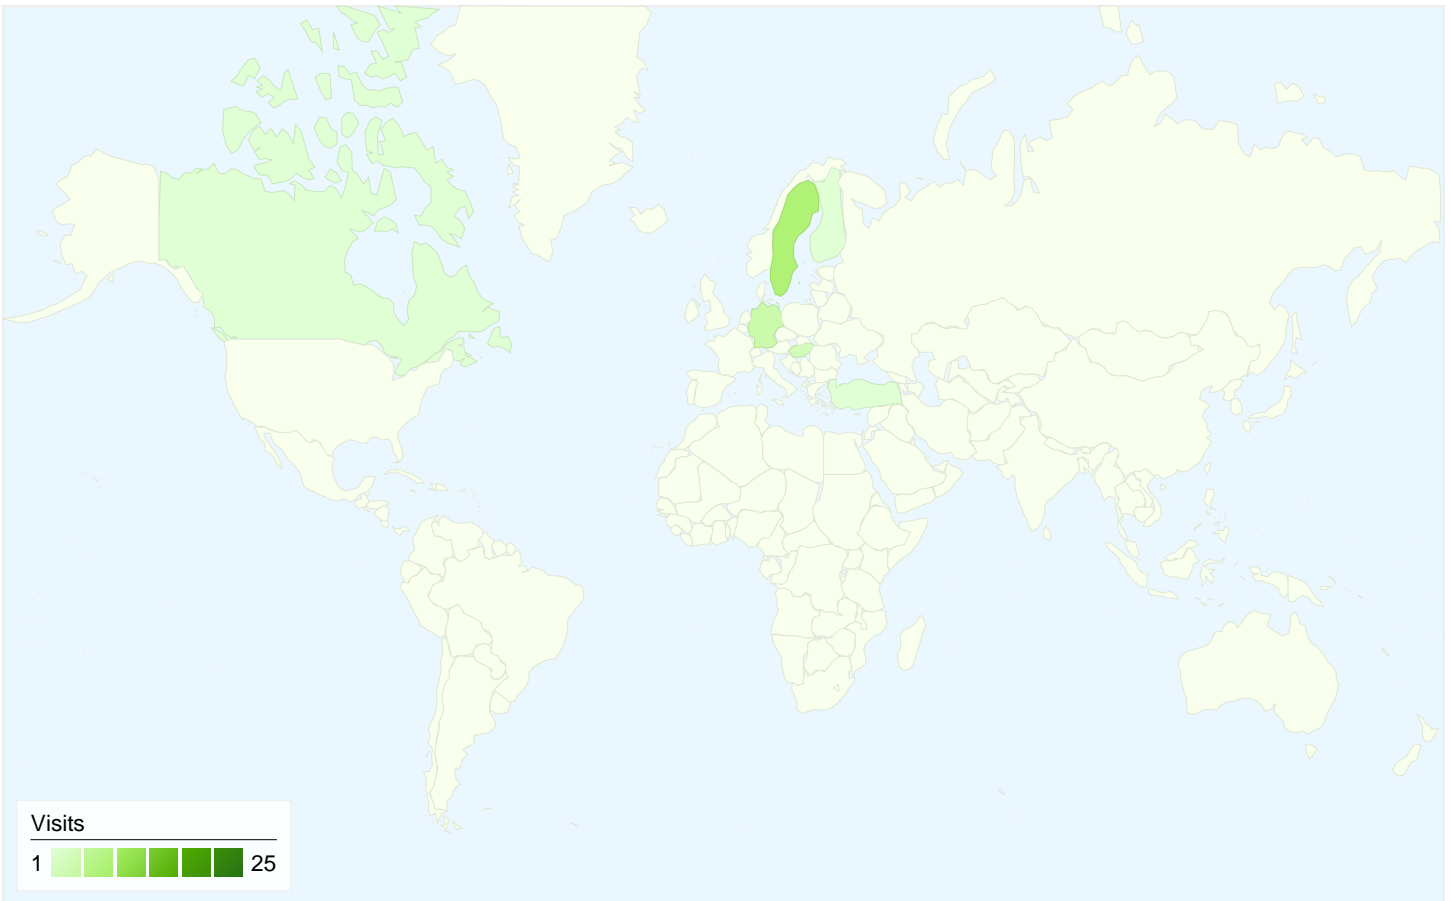

43 visits came from 7 countries/territories

Site Usage

| Country/Territory | Visits | Pages/Visit | Avg. Time on Site | % New Visits | Bounce Rate |
|---|--|--|---|--|-------------|
| Visits 43 % of Site Total: 100.00% | Pages/Visit 2.91 Site Avg: 2.91 (0.00%) | Avg. Time on Site 00:03:42 Site Avg: 00:03:42 (0.00%) | % New Visits 58.14% Site Avg: 58.14% (0.00%) | Bounce Rate 30.23% Site Avg: 30.23% (0.00%) | |
| Serbia | 25 | 3.20 | 00:03:40 | 48.00% | 12.00% |
| Sweden | 8 | 1.00 | 00:00:00 | 87.50% | 100.00% |
| Germany | 4 | 5.75 | 00:11:23 | 25.00% | 0.00% |
| Hungary | 3 | 2.33 | 00:00:17 | 66.67% | 33.33% |
| Finland | 1 | 2.00 | 00:00:21 | 100.00% | 0.00% |
| Canada | 1 | 4.00 | 00:20:35 | 100.00% | 0.00% |
| Turkey | 1 | 1.00 | 00:00:00 | 100.00% | 100.00% |