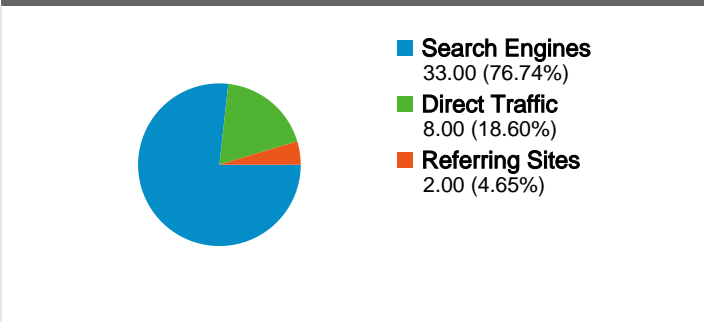

Traffic Sources Overview

Content Overview

Pages	Pageviews	% Pageviews
/indexhu.html	74	59.20%
/	39	31.20%
/indexsr.html	7	5.60%
/translate_c?hl=en&sl=hu&tl=en	1	0.80%
/translate_c?hl=en&sl=hu&tl=en	1	0.80%