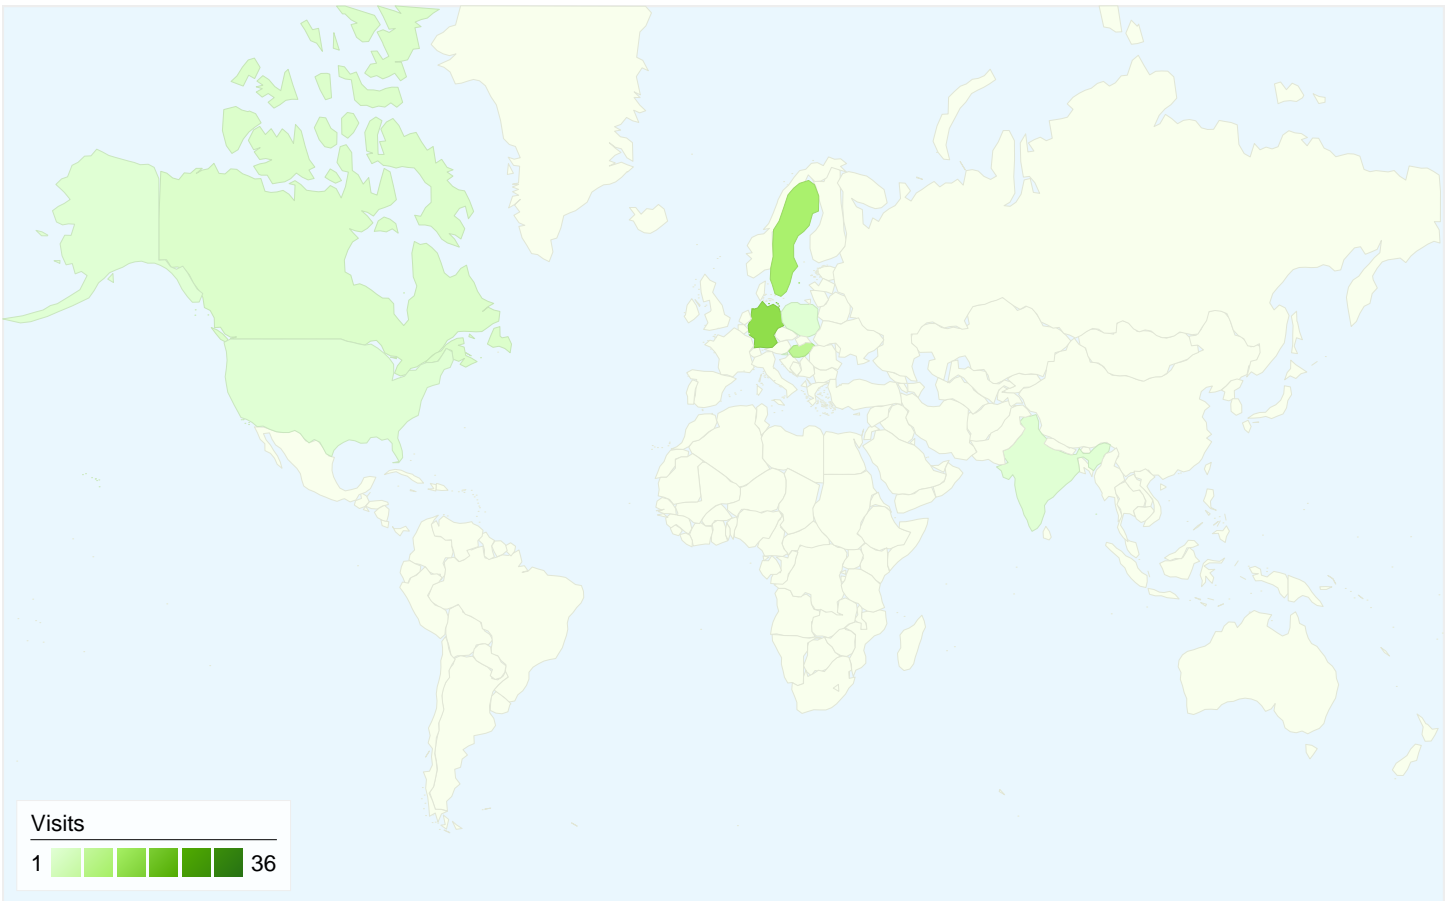

Visitors
57

Map Overlay world

Traffic Sources Overview

- **Search Engines**
50.00 (64.10%)
- **Direct Traffic**
16.00 (20.51%)
- **Referring Sites**
12.00 (15.38%)

Content Overview

Pages	Pageviews	% Pageviews
/indexhu.html	96	40.00%
/	79	32.92%
/indexsr.html	30	12.50%
/translate_c?hl=en&sl=hu&tl=de	11	4.58%
/translate_c?hl=de&sl=en&u=ht	8	3.33%

All traffic sources sent a total of 78 visits

-  20.51% Direct Traffic
-  15.38% Referring Sites
-  64.10% Search Engines

- Search Engines
50.00 (64.10%)
- Direct Traffic
16.00 (20.51%)
- Referring Sites
12.00 (15.38%)

78 visits came from 9 countries/territories

Site Usage

Country/Territory	Visits	Pages/Visit	Avg. Time on Site	% New Visits	Bounce Rate
Visits 78 % of Site Total: 100.00%	Pages/Visit 3.08 Site Avg: 3.08 (0.00%)	Avg. Time on Site 00:13:44 Site Avg: 00:13:44 (0.00%)	% New Visits 53.85% Site Avg: 53.85% (0.00%)	Bounce Rate 29.49% Site Avg: 29.49% (0.00%)	
Serbia	36	2.86	00:01:34	47.22%	16.67%
Germany	16	4.44	00:58:28	25.00%	18.75%
Sweden	12	1.08	00:00:01	100.00%	91.67%
Hungary	8	4.12	00:02:50	50.00%	0.00%
Canada	2	6.50	00:27:21	100.00%	0.00%
Poland	1	1.00	00:00:00	0.00%	100.00%
Slovenia	1	4.00	00:02:10	100.00%	0.00%
India	1	1.00	00:00:00	100.00%	100.00%
United States	1	1.00	00:00:00	100.00%	100.00%