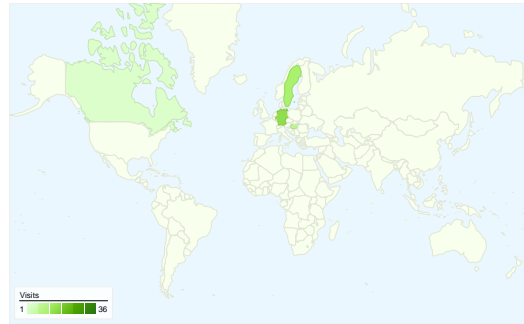

Site Usage

78 Visits

29.49% Bounce Rate

240 Pageviews

00:13:44 Avg. Time on Site

3.08 Pages/Visit

53.85% % New Visits

Visitors Overview

Visitors
57

Map Overlay world

Traffic Sources Overview

- **Search Engines**
50.00 (64.10%)
- **Direct Traffic**
16.00 (20.51%)
- **Referring Sites**
12.00 (15.38%)

Content Overview

Pages	Pageviews	% Pageviews
/indexhu.html	96	40.00%
/	79	32.92%
/indexsr.html	30	12.50%
/translate_c?hl=en&sl=hu&tl=de	11	4.58%
/translate_c?hl=de&sl=en&u=ht	8	3.33%

All traffic sources sent a total of 78 visits

-  20.51% Direct Traffic
-  15.38% Referring Sites
-  64.10% Search Engines

- Search Engines
50.00 (64.10%)
- Direct Traffic
16.00 (20.51%)
- Referring Sites
12.00 (15.38%)

78 visits came from 9 countries/territories

Site Usage

Country/Territory	Visits	Pages/Visit	Avg. Time on Site	% New Visits	Bounce Rate
Visits 78 % of Site Total: 100.00%	Pages/Visit 3.08 Site Avg: 3.08 (0.00%)	Avg. Time on Site 00:13:44 Site Avg: 00:13:44 (0.00%)	% New Visits 53.85% Site Avg: 53.85% (0.00%)	Bounce Rate 29.49% Site Avg: 29.49% (0.00%)	
Serbia	36	2.86	00:01:34	47.22%	16.67%
Germany	16	4.44	00:58:28	25.00%	18.75%
Sweden	12	1.08	00:00:01	100.00%	91.67%
Hungary	8	4.12	00:02:50	50.00%	0.00%
Canada	2	6.50	00:27:21	100.00%	0.00%
Poland	1	1.00	00:00:00	0.00%	100.00%
Slovenia	1	4.00	00:02:10	100.00%	0.00%
India	1	1.00	00:00:00	100.00%	100.00%
United States	1	1.00	00:00:00	100.00%	100.00%