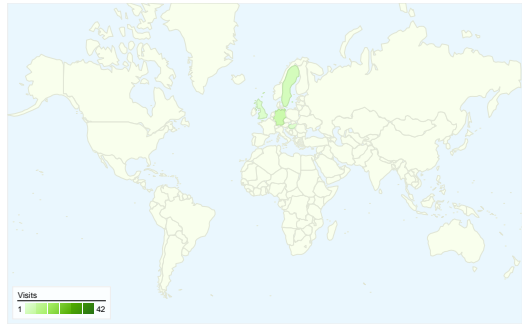

Visitors
 42

Map Overlay

Traffic Sources Overview

- **Search Engines**
40.00 (64.52%)
- **Direct Traffic**
16.00 (25.81%)
- **Referring Sites**
6.00 (9.68%)

Content Overview

Pages	Pageviews	% Pageviews
/indexhu.html	66	38.60%
/	64	37.43%
/indexsr.html	16	9.36%
/translate_c?hl=en&sl=hu&tl=de	6	3.51%
/index.html	5	2.92%

42 people visited this site

62 Visits

42 Absolute Unique Visitors

171 Pageviews

2.76 Average Pageviews

00:20:38 Time on Site

24.19% Bounce Rate

45.16% New Visits

All traffic sources sent a total of 62 visits

-  25.81% Direct Traffic
-  9.68% Referring Sites
-  64.52% Search Engines

- Search Engines
40.00 (64.52%)
- Direct Traffic
16.00 (25.81%)
- Referring Sites
6.00 (9.68%)

62 visits came from 11 countries/territories

Site Usage

Country/Territory	Visits	Pages/Visit	Avg. Time on Site	% New Visits	Bounce Rate
Visits 62 % of Site Total: 100.00%	Pages/Visit 2.76 Site Avg: 2.76 (0.00%)	Avg. Time on Site 00:20:38 Site Avg: 00:20:38 (0.00%)	% New Visits 45.16% Site Avg: 45.16% (0.00%)	Bounce Rate 24.19% Site Avg: 24.19% (0.00%)	
Serbia	42	2.17	00:00:55	35.71%	21.43%
Germany	6	5.83	03:18:50	0.00%	16.67%
Sweden	4	1.75	00:01:39	100.00%	75.00%
United Kingdom	2	3.50	00:03:25	100.00%	0.00%
Hungary	2	8.00	00:16:16	100.00%	0.00%
Slovenia	1	2.00	00:00:01	100.00%	0.00%
United Arab Emirates	1	6.00	00:00:28	100.00%	0.00%
Croatia	1	2.00	00:00:04	100.00%	0.00%
(not set)	1	3.00	00:00:50	100.00%	0.00%