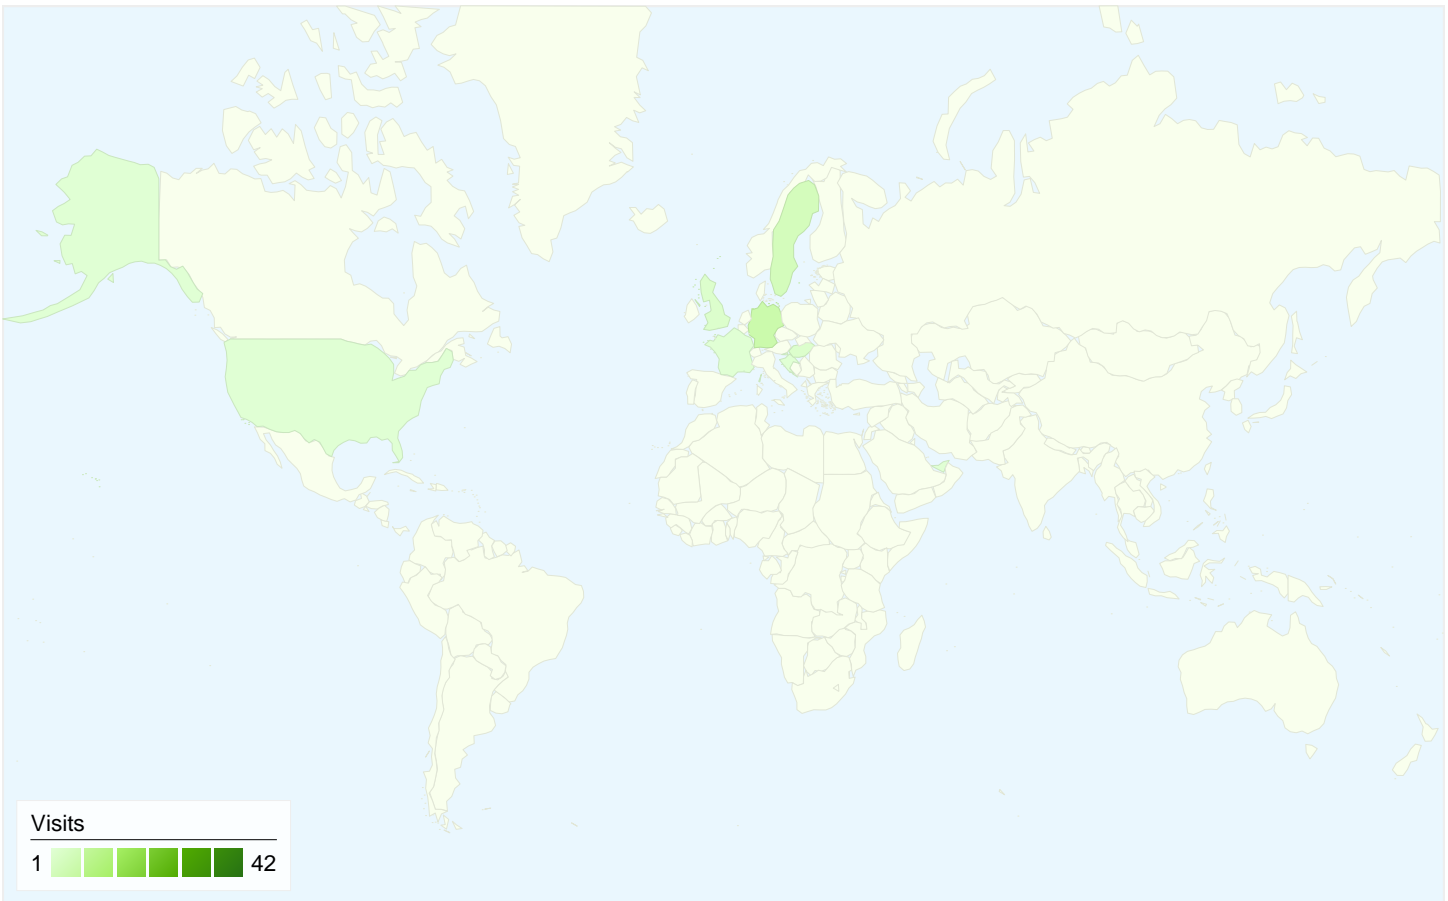

All traffic sources sent a total of 62 visits

-  25.81% Direct Traffic
-  9.68% Referring Sites
-  64.52% Search Engines

- Search Engines
40.00 (64.52%)
- Direct Traffic
16.00 (25.81%)
- Referring Sites
6.00 (9.68%)

62 visits came from 11 countries/territories

Site Usage

Country/Territory	Visits	Pages/Visit	Avg. Time on Site	% New Visits	Bounce Rate
Visits 62 % of Site Total: 100.00%	Pages/Visit 2.76 Site Avg: 2.76 (0.00%)	Avg. Time on Site 00:20:38 Site Avg: 00:20:38 (0.00%)	% New Visits 45.16% Site Avg: 45.16% (0.00%)	Bounce Rate 24.19% Site Avg: 24.19% (0.00%)	
Serbia	42	2.17	00:00:55	35.71%	21.43%
Germany	6	5.83	03:18:50	0.00%	16.67%
Sweden	4	1.75	00:01:39	100.00%	75.00%
United Kingdom	2	3.50	00:03:25	100.00%	0.00%
Hungary	2	8.00	00:16:16	100.00%	0.00%
Slovenia	1	2.00	00:00:01	100.00%	0.00%
United Arab Emirates	1	6.00	00:00:28	100.00%	0.00%
Croatia	1	2.00	00:00:04	100.00%	0.00%
(not set)	1	3.00	00:00:50	100.00%	0.00%