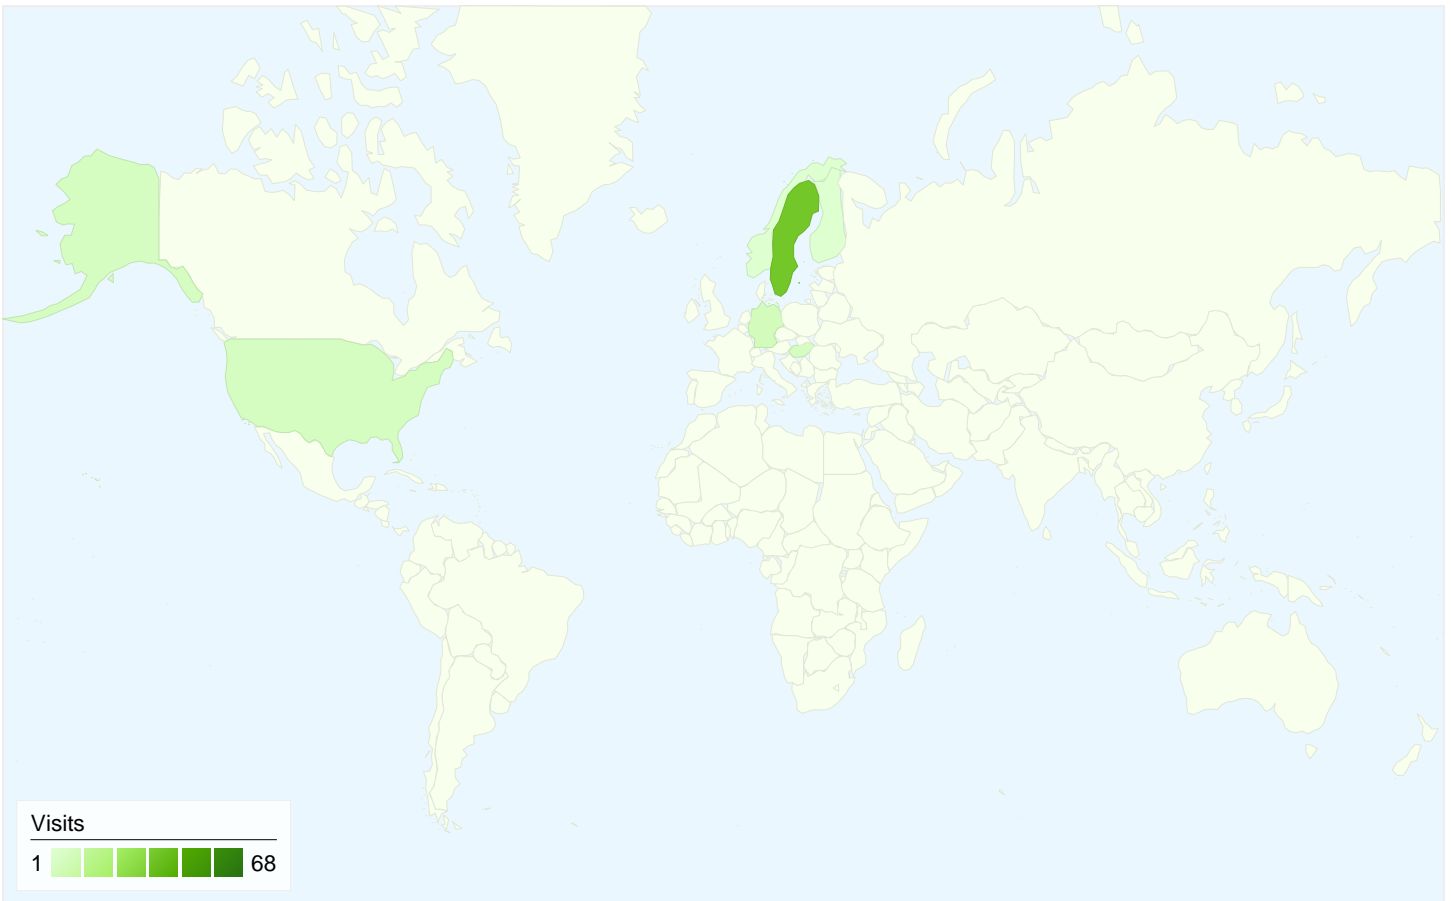

All traffic sources sent a total of 128 visits

-  17.97% Direct Traffic
-  27.34% Referring Sites
-  54.69% Search Engines

- Search Engines  
70.00 (54.69%)
- Referring Sites  
35.00 (27.34%)
- Direct Traffic  
23.00 (17.97%)

## 128 visits came from 9 countries/territories