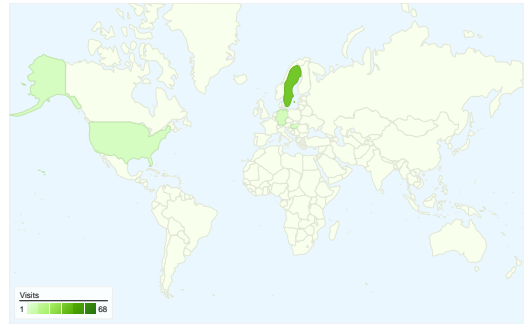

**Site Usage**

**128** Visits

**50.78%** Bounce Rate

**248** Pageviews

**00:06:11** Avg. Time on Site

**1.94** Pages/Visit

**56.25%** % New Visits

**Visitors Overview**

**Visitors**  
**95**

**Map Overlay**

**Traffic Sources Overview**

- **Search Engines**  
70.00 (54.69%)
- **Referring Sites**  
35.00 (27.34%)
- **Direct Traffic**  
23.00 (17.97%)

**Content Overview**

Pages	Pageviews	% Pageviews
/	102	41.13%
/indexhu.html	101	40.73%
/indexsr.html	34	13.71%
/index.html	4	1.61%
/translate_c?hl=en&sl=hu&tl=sk	1	0.40%

## 128 visits came from 9 countries/territories

### Site Usage

Country/Territory	Visits	Pages/Visit	Avg. Time on Site	% New Visits	Bounce Rate
Serbia	68	2.25	00:01:52	32.35%	30.88%
Sweden	37	1.19	00:00:04	97.30%	89.19%
Germany	6	4.00	01:46:38	0.00%	0.00%
Hungary	5	2.20	00:03:44	80.00%	40.00%
United States	5	1.00	00:00:00	100.00%	100.00%
Finland	2	1.00	00:00:00	50.00%	100.00%
Montenegro	2	2.00	00:00:12	50.00%	0.00%
Norway	2	1.00	00:00:00	100.00%	100.00%
(not set)	1	3.00	00:04:22	100.00%	0.00%