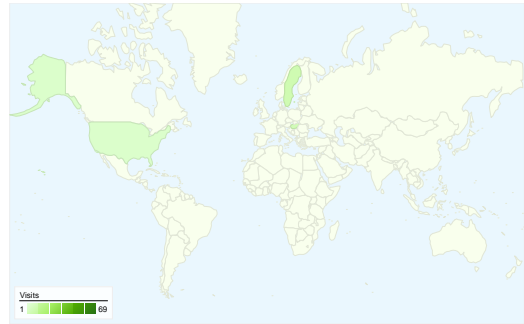

Site Usage

100 Visits

37.00% Bounce Rate

238 Pageviews

00:02:54 Avg. Time on Site

2.38 Pages/Visit

53.00% % New Visits

Visitors Overview

Visitors
74

Map Overlay

Traffic Sources Overview

- **Search Engines**
73.00 (73.00%)
- **Direct Traffic**
24.00 (24.00%)
- **Referring Sites**
3.00 (3.00%)

Content Overview

Pages	Pageviews	% Pageviews
/indexhu.html	107	44.96%
/	72	30.25%
/indexsr.html	48	20.17%
/index.html	3	1.26%
/translate_c?hl=en&sl=hu&tl=de	3	1.26%

74 people visited this site

100 Visits

74 Absolute Unique Visitors

238 Pageviews

2.38 Average Pageviews

00:02:54 Time on Site

37.00% Bounce Rate

53.00% New Visits