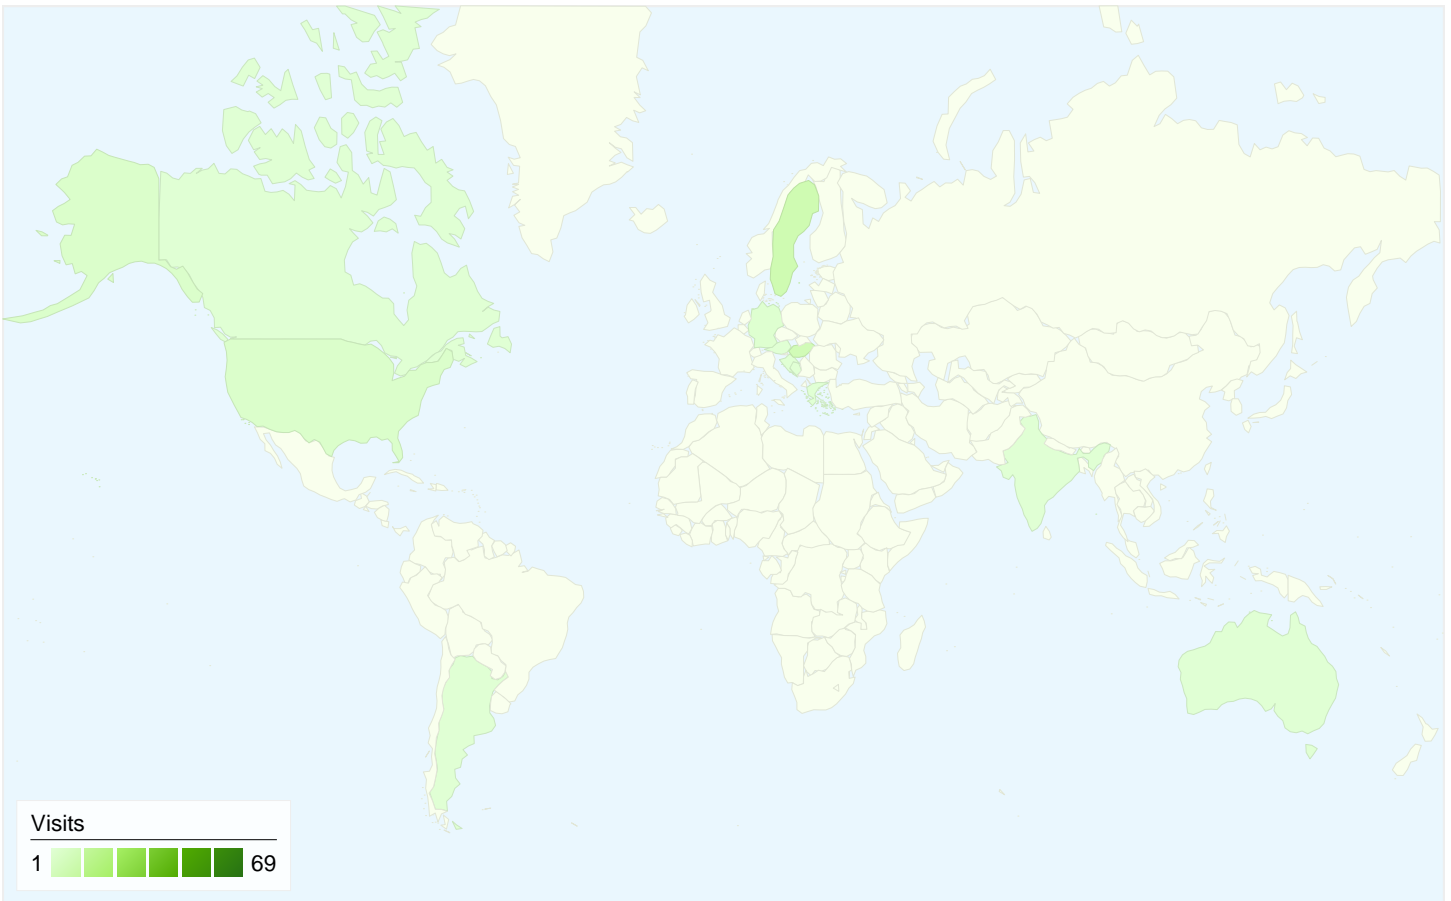

100 visits came from 15 countries/territories

Site Usage

Country/Territory	Visits	Pages/Visit	Avg. Time on Site	% New Visits	Bounce Rate
Visits 100 % of Site Total: 100.00%	Pages/Visit 2.38 Site Avg: 2.38 (0.00%)	Avg. Time on Site 00:02:54 Site Avg: 00:02:54 (0.00%)	% New Visits 53.00% Site Avg: 53.00% (0.00%)	Bounce Rate 37.00% Site Avg: 37.00% (0.00%)	
Serbia	69	2.64	00:03:07	44.93%	28.99%
Sweden	8	1.00	00:00:00	87.50%	100.00%
Hungary	7	1.57	00:00:38	42.86%	57.14%
United States	3	1.00	00:00:00	100.00%	100.00%
Montenegro	2	2.00	00:00:04	0.00%	0.00%
Germany	2	3.00	00:09:50	0.00%	0.00%
Bosnia and Herzegovina	1	4.00	00:03:48	100.00%	0.00%
Argentina	1	1.00	00:00:00	100.00%	100.00%
Australia	1	4.00	00:20:59	100.00%	0.00%