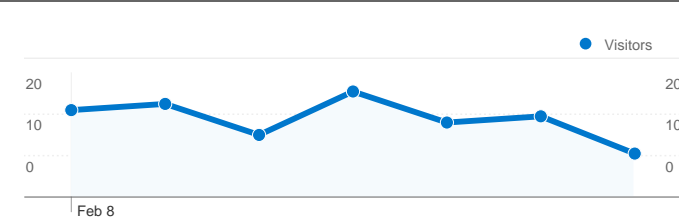

Site Usage

100 Visits

37.00% Bounce Rate

238 Pageviews

00:02:54 Avg. Time on Site

2.38 Pages/Visit

53.00% % New Visits

Visitors Overview

74 people visited this site

100 Visits

74 Absolute Unique Visitors

238 Pageviews

2.38 Average Pageviews

00:02:54 Time on Site

37.00% Bounce Rate

53.00% New Visits