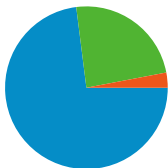

Site Usage

100 Visits

37.00% Bounce Rate

238 Pageviews

00:02:54 Avg. Time on Site

2.38 Pages/Visit

53.00% % New Visits

Visitors Overview

Visitors
74

Map Overlay

Traffic Sources Overview

- **Search Engines**
73.00 (73.00%)
- **Direct Traffic**
24.00 (24.00%)
- **Referring Sites**
3.00 (3.00%)

Content Overview

Pages	Pageviews	% Pageviews
/indexhu.html	107	44.96%
/	72	30.25%
/indexsr.html	48	20.17%
/index.html	3	1.26%
/translate_c?hl=en&sl=hu&tl=de	3	1.26%

74 people visited this site

100 Visits

74 Absolute Unique Visitors

238 Pageviews

2.38 Average Pageviews

00:02:54 Time on Site

37.00% Bounce Rate

53.00% New Visits

All traffic sources sent a total of 100 visits

Top Traffic Sources

Sources	Visits	% visits
google (organic)	70	70.00%
(direct) ((none))	24	24.00%
search (organic)	2	2.00%
toansson.wordpress.com	2	2.00%
yahoo (organic)	1	1.00%