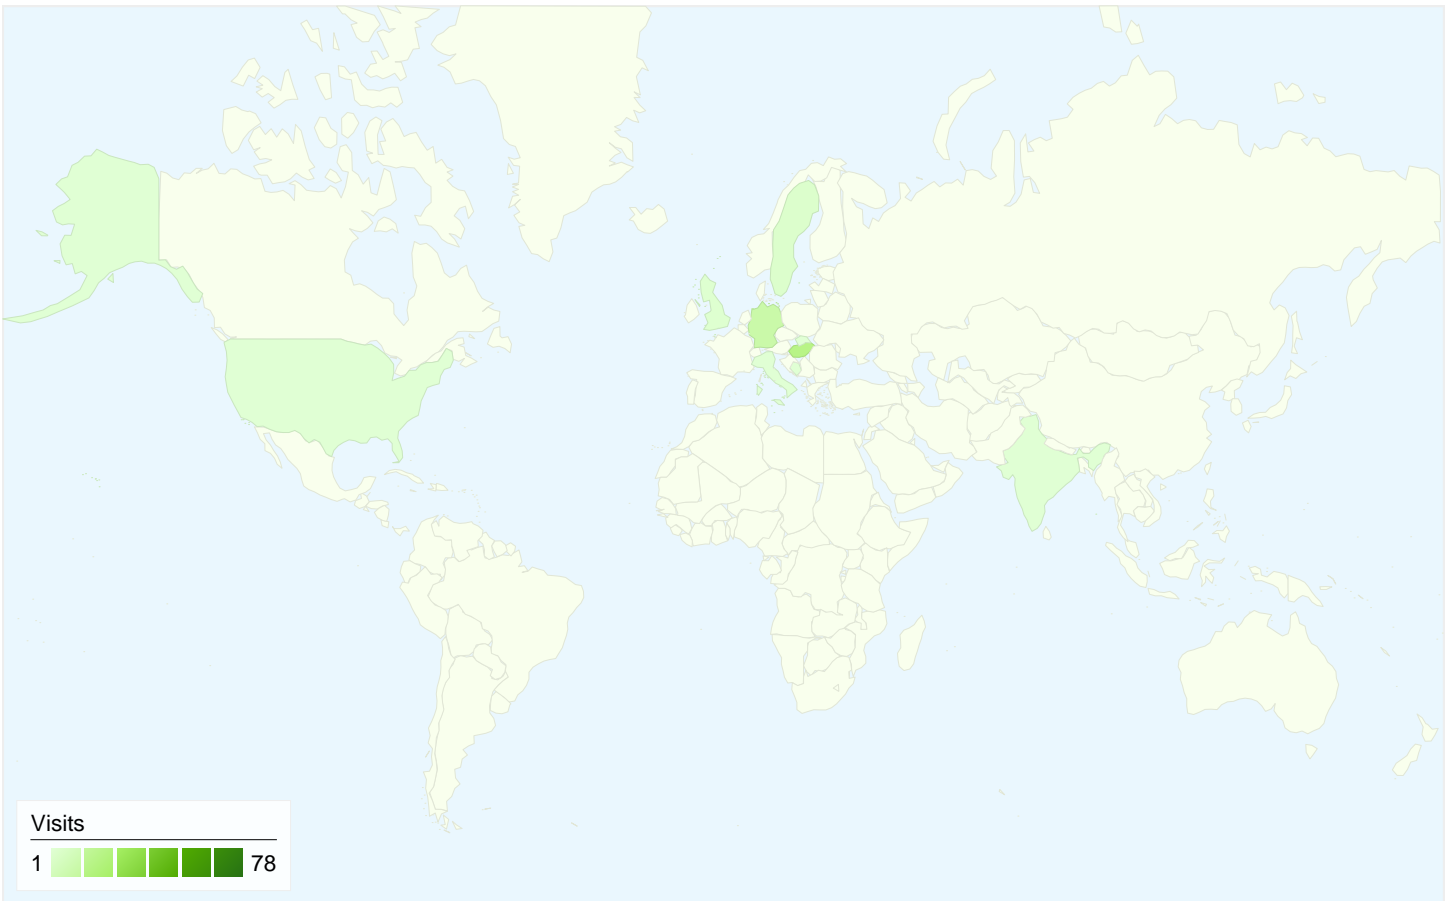

All traffic sources sent a total of 119 visits

-  18.49% Direct Traffic
-  8.40% Referring Sites
-  73.11% Search Engines

- Search Engines
87.00 (73.11%)
- Direct Traffic
22.00 (18.49%)
- Referring Sites
10.00 (8.40%)

119 visits came from 11 countries/territories

Site Usage

Country/Territory	Visits	Pages/Visit	Avg. Time on Site	% New Visits	Bounce Rate
Visits 119 % of Site Total: 100.00%	Pages/Visit 2.71 Site Avg: 2.71 (0.00%)	Avg. Time on Site 00:02:29 Site Avg: 00:02:29 (0.00%)	% New Visits 47.06% Site Avg: 47.06% (0.00%)	Bounce Rate 35.29% Site Avg: 35.29% (0.00%)	
Serbia	78	2.69	00:02:50	42.31%	26.92%
Hungary	19	2.89	00:01:24	52.63%	57.89%
Germany	11	2.91	00:03:07	27.27%	27.27%
Sweden	3	1.00	00:00:00	100.00%	100.00%
United Kingdom	2	2.50	00:01:29	50.00%	50.00%
United States	1	1.00	00:00:00	100.00%	100.00%
Italy	1	1.00	00:00:00	100.00%	100.00%
India	1	1.00	00:00:00	100.00%	100.00%
(not set)	1	2.00	00:00:12	100.00%	0.00%