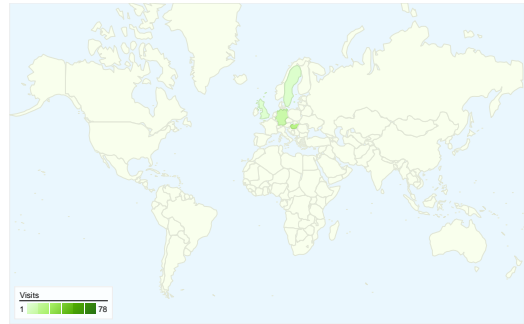

Site Usage

119 Visits

35.29% Bounce Rate

323 Pageviews

00:02:29 Avg. Time on Site

2.71 Pages/Visit

47.06% % New Visits

Visitors Overview

Visitors
86

Map Overlay

Traffic Sources Overview

- **Search Engines**
87.00 (73.11%)
- **Direct Traffic**
22.00 (18.49%)
- **Referring Sites**
10.00 (8.40%)

Content Overview

Pages	Pageviews	% Pageviews
/indexhu.html	163	50.46%
/	88	27.24%
/indexsr.html	49	15.17%
/index.html	14	4.33%
/translate_c?hl=hu&sl=en&u=ht	4	1.24%

All traffic sources sent a total of 119 visits

-  18.49% Direct Traffic
-  8.40% Referring Sites
-  73.11% Search Engines

- Search Engines
87.00 (73.11%)
- Direct Traffic
22.00 (18.49%)
- Referring Sites
10.00 (8.40%)

119 visits came from 11 countries/territories

Site Usage

Country/Territory	Visits	Pages/Visit	Avg. Time on Site	% New Visits	Bounce Rate
Visits 119 % of Site Total: 100.00%	Pages/Visit 2.71 Site Avg: 2.71 (0.00%)	Avg. Time on Site 00:02:29 Site Avg: 00:02:29 (0.00%)	% New Visits 47.06% Site Avg: 47.06% (0.00%)	Bounce Rate 35.29% Site Avg: 35.29% (0.00%)	
Serbia	78	2.69	00:02:50	42.31%	26.92%
Hungary	19	2.89	00:01:24	52.63%	57.89%
Germany	11	2.91	00:03:07	27.27%	27.27%
Sweden	3	1.00	00:00:00	100.00%	100.00%
United Kingdom	2	2.50	00:01:29	50.00%	50.00%
United States	1	1.00	00:00:00	100.00%	100.00%
Italy	1	1.00	00:00:00	100.00%	100.00%
India	1	1.00	00:00:00	100.00%	100.00%
(not set)	1	2.00	00:00:12	100.00%	0.00%