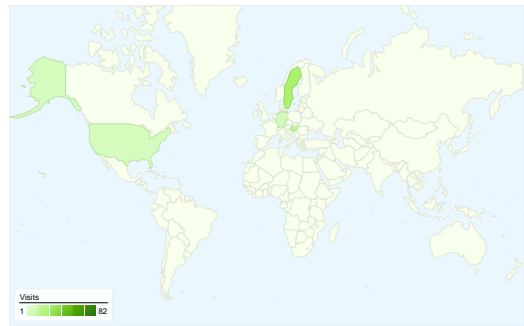

Site Usage

149 Visits

42.95% Bounce Rate

331 Pageviews

00:01:01 Avg. Time on Site

2.22 Pages/Visit

52.35% % New Visits

Visitors Overview

Visitors
112

Map Overlay

Traffic Sources Overview

- **Search Engines**
80.00 (53.69%)
- **Direct Traffic**
46.00 (30.87%)
- **Referring Sites**
23.00 (15.44%)

Content Overview

Pages	Pageviews	% Pageviews
/indexhu.html	147	44.41%
/	119	35.95%
/indexsr.html	46	13.90%
/translate_c?hl=hu&sl=en&u=ht	8	2.42%
/index.html	4	1.21%

112 people visited this site

149 Visits

112 Absolute Unique Visitors

331 Pageviews

2.22 Average Pageviews

00:01:01 Time on Site

42.95% Bounce Rate

52.35% New Visits

149 visits came from 11 countries/territories

Site Usage						
Visits	Pages/Visit	Avg. Time on Site	% New Visits	Bounce Rate		
149 % of Site Total: 100.00%	2.22 Site Avg: 2.22 (0.00%)	00:01:01 Site Avg: 00:01:01 (0.00%)	52.35% Site Avg: 52.35% (0.00%)	42.95% Site Avg: 42.95% (0.00%)		
Country/Territory	Visits	Pages/Visit	Avg. Time on Site	% New Visits	Bounce Rate	
Serbia	82	2.30	00:01:03	35.37%	37.80%	
Sweden	26	1.27	00:00:08	88.46%	80.77%	
Hungary	17	2.71	00:01:55	70.59%	17.65%	
Germany	8	3.12	00:00:46	0.00%	0.00%	
United States	7	1.43	00:00:42	100.00%	85.71%	
Russia	2	2.50	00:01:13	100.00%	50.00%	
Canada	2	5.00	00:05:54	50.00%	0.00%	
Norway	2	1.00	00:00:00	100.00%	100.00%	
Slovakia	1	5.00	00:01:32	100.00%	0.00%	