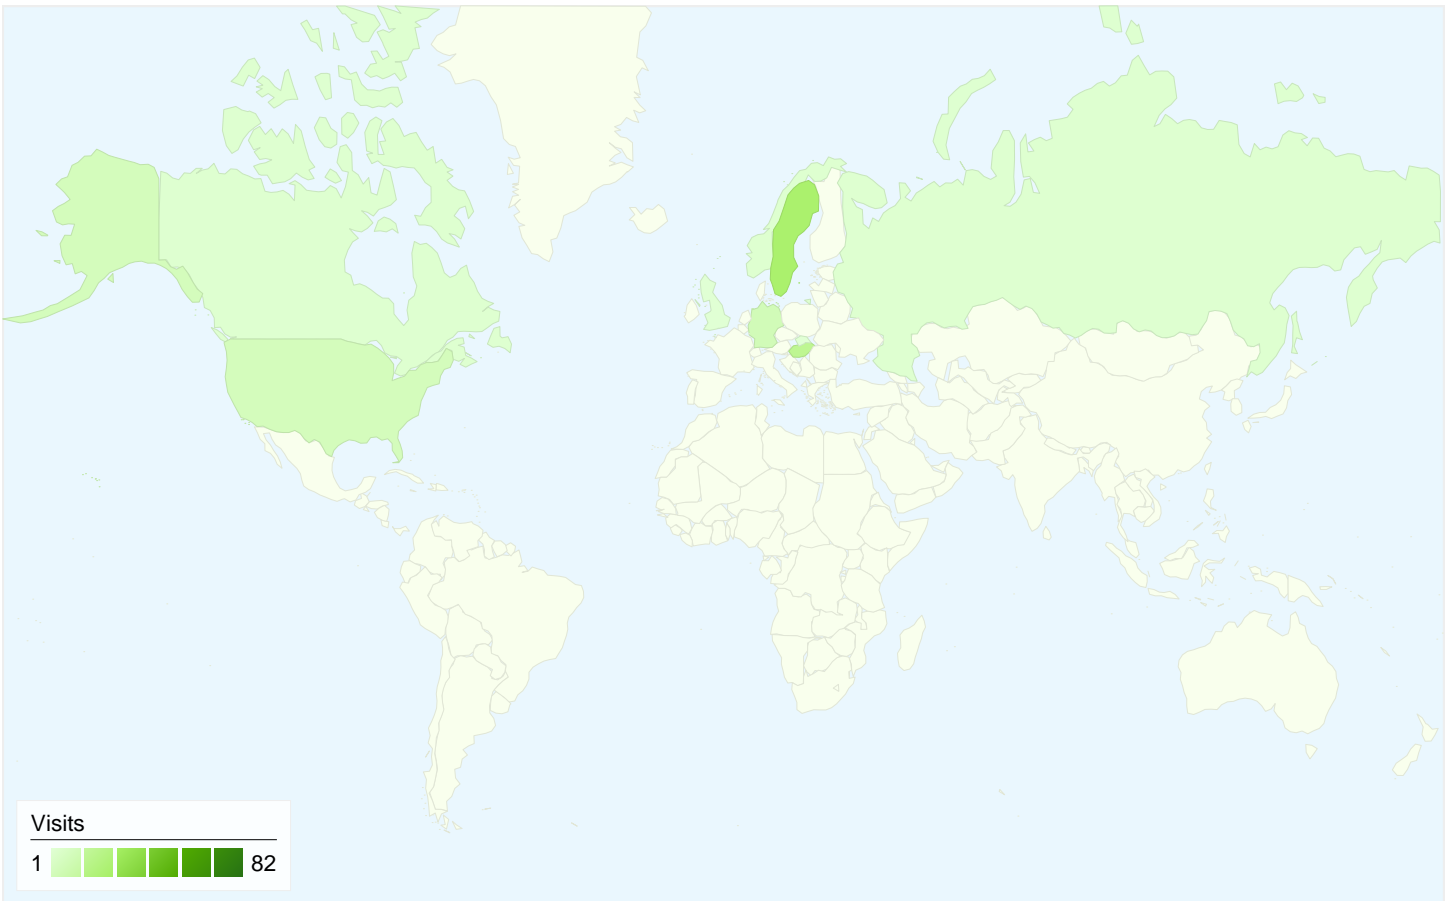

112 people visited this site

149 Visits

112 Absolute Unique Visitors

331 Pageviews

2.22 Average Pageviews

00:01:01 Time on Site

42.95% Bounce Rate

52.35% New Visits

149 visits came from 11 countries/territories

Site Usage						
Visits	Pages/Visit	Avg. Time on Site	% New Visits	Bounce Rate		
149 % of Site Total: 100.00%	2.22 Site Avg: 2.22 (0.00%)	00:01:01 Site Avg: 00:01:01 (0.00%)	52.35% Site Avg: 52.35% (0.00%)	42.95% Site Avg: 42.95% (0.00%)		
Country/Territory	Visits	Pages/Visit	Avg. Time on Site	% New Visits	Bounce Rate	
Serbia	82	2.30	00:01:03	35.37%	37.80%	
Sweden	26	1.27	00:00:08	88.46%	80.77%	
Hungary	17	2.71	00:01:55	70.59%	17.65%	
Germany	8	3.12	00:00:46	0.00%	0.00%	
United States	7	1.43	00:00:42	100.00%	85.71%	
Russia	2	2.50	00:01:13	100.00%	50.00%	
Canada	2	5.00	00:05:54	50.00%	0.00%	
Norway	2	1.00	00:00:00	100.00%	100.00%	
Slovakia	1	5.00	00:01:32	100.00%	0.00%	