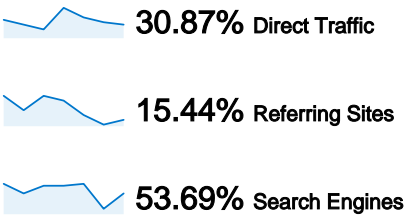

- **Search Engines**
  80.00 (53.69%)
- **Direct Traffic**
  46.00 (30.87%)
- **Referring Sites**
  23.00 (15.44%)

Top Traffic Sources

Sources	Visits	% visits	Keywords	Visits	% visits
google (organic)	74	49.66%	bajsa	40	50.00%
(direct) ((none))	46	30.87%	bajsa honlapja	10	12.50%
toansson.wordpress.com	12	8.05%	bajsa .net	9	11.25%
search (organic)	4	2.68%	bajša	7	8.75%
vajdasag.lap.hu (referral)	3	2.01%	www.bajsa.net	5	6.25%