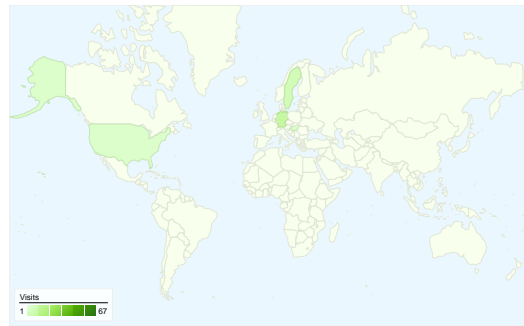

Site Usage

101 Visits

20.79% Bounce Rate

285 Pageviews

00:07:20 Avg. Time on Site

2.82 Pages/Visit

44.55% % New Visits

Visitors Overview

Visitors
73

Map Overlay

Traffic Sources Overview

- **Search Engines**
67.00 (66.34%)
- **Direct Traffic**
20.00 (19.80%)
- **Referring Sites**
14.00 (13.86%)

Content Overview

Pages	Pageviews	% Pageviews
/indexhu.html	120	42.11%
/	110	38.60%
/indexsr.html	37	12.98%
/translate_c?hl=en&sl=hu&tl=sk	5	1.75%
/index.html	4	1.40%

All traffic sources sent a total of 101 visits

-  19.80% Direct Traffic
-  13.86% Referring Sites
-  66.34% Search Engines

- Search Engines
67.00 (66.34%)
- Direct Traffic
20.00 (19.80%)
- Referring Sites
14.00 (13.86%)

101 visits came from 12 countries/territories

Site Usage						
Visits	Pages/Visit	Avg. Time on Site		% New Visits	Bounce Rate	
101 % of Site Total: 100.00%	2.82 Site Avg: 2.82 (0.00%)	00:07:20 Site Avg: 00:07:20 (0.00%)		44.55% Site Avg: 44.55% (0.00%)	20.79% Site Avg: 20.79% (0.00%)	
Country/Territory	Visits	Pages/Visit	Avg. Time on Site	% New Visits	Bounce Rate	
Serbia	67	2.58	00:01:40	37.31%	19.40%	
Germany	11	4.73	00:52:44	18.18%	0.00%	
Sweden	7	1.43	00:00:23	85.71%	71.43%	
Hungary	4	3.00	00:07:05	50.00%	25.00%	
United States	3	2.33	00:01:32	100.00%	66.67%	
Greece	2	2.00	00:00:06	100.00%	0.00%	
India	2	5.50	00:02:38	0.00%	0.00%	
Croatia	1	3.00	00:02:24	100.00%	0.00%	
Slovenia	1	2.00	00:00:29	100.00%	0.00%	