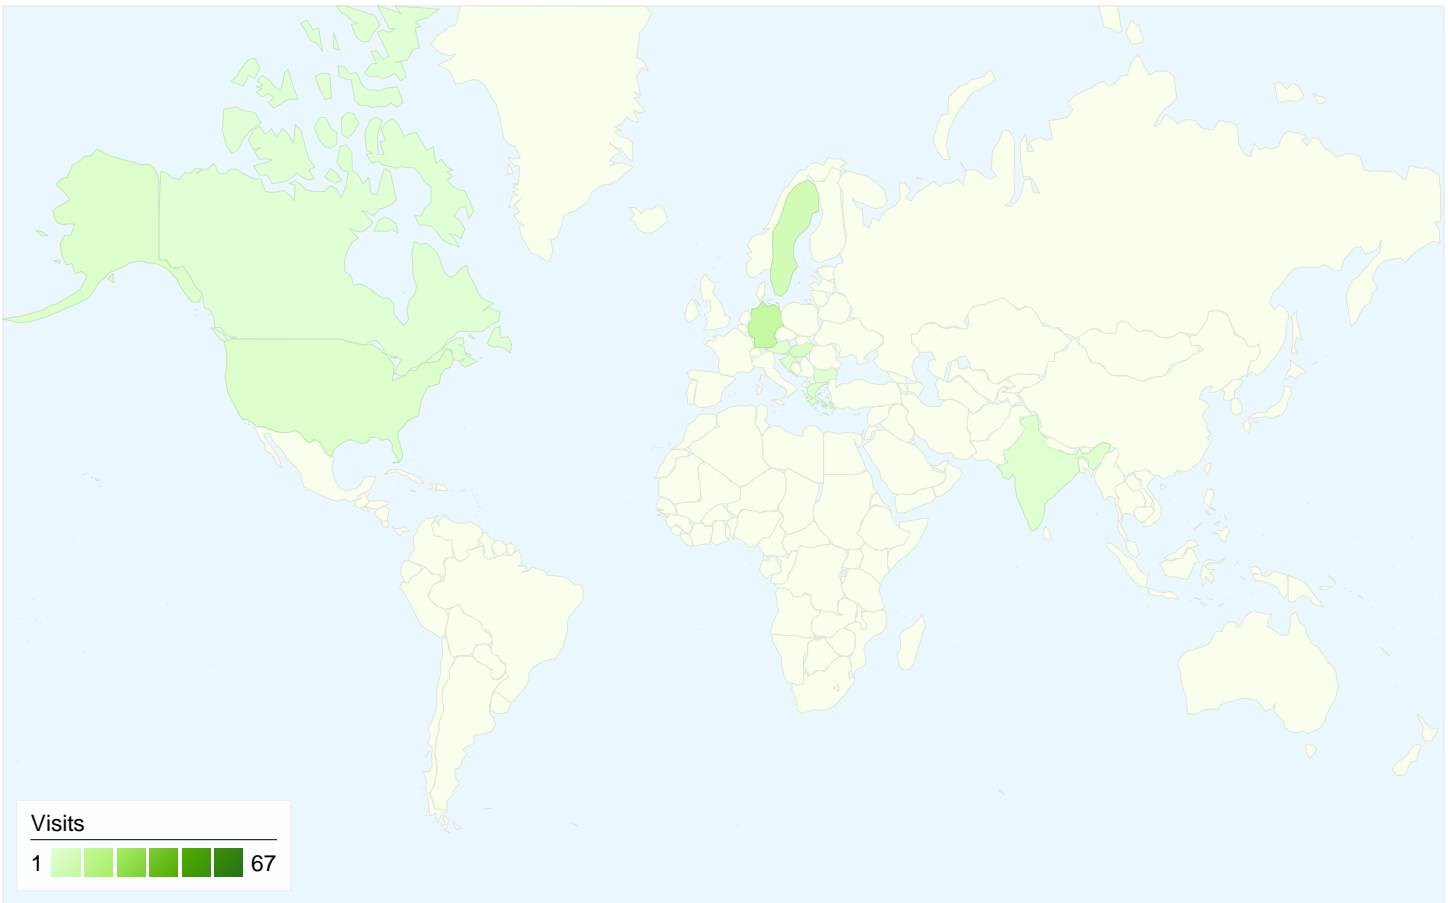

All traffic sources sent a total of 101 visits

-  19.80% Direct Traffic
-  13.86% Referring Sites
-  66.34% Search Engines

- Search Engines
67.00 (66.34%)
- Direct Traffic
20.00 (19.80%)
- Referring Sites
14.00 (13.86%)

101 visits came from 12 countries/territories

Site Usage						
Visits	Pages/Visit	Avg. Time on Site		% New Visits	Bounce Rate	
101 % of Site Total: 100.00%	2.82 Site Avg: 2.82 (0.00%)	00:07:20 Site Avg: 00:07:20 (0.00%)		44.55% Site Avg: 44.55% (0.00%)	20.79% Site Avg: 20.79% (0.00%)	
Country/Territory	Visits	Pages/Visit	Avg. Time on Site	% New Visits	Bounce Rate	
Serbia	67	2.58	00:01:40	37.31%	19.40%	
Germany	11	4.73	00:52:44	18.18%	0.00%	
Sweden	7	1.43	00:00:23	85.71%	71.43%	
Hungary	4	3.00	00:07:05	50.00%	25.00%	
United States	3	2.33	00:01:32	100.00%	66.67%	
Greece	2	2.00	00:00:06	100.00%	0.00%	
India	2	5.50	00:02:38	0.00%	0.00%	
Croatia	1	3.00	00:02:24	100.00%	0.00%	
Slovenia	1	2.00	00:00:29	100.00%	0.00%	