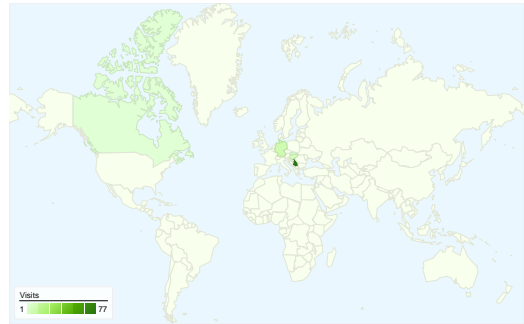

Site Usage

97 Visits

28.87% Bounce Rate

258 Pageviews

00:02:23 Avg. Time on Site

2.66 Pages/Visit

42.27% % New Visits

Visitors Overview

Visitors
69

Map Overlay

Traffic Sources Overview

- **Search Engines**
77.00 (79.38%)
- **Direct Traffic**
15.00 (15.46%)
- **Referring Sites**
5.00 (5.15%)

Content Overview

Pages	Pageviews	% Pageviews
/indexhu.html	103	39.92%
/	80	31.01%
/indexsr.html	61	23.64%
/babelfish/translate_url_content	5	1.94%
/babelfish/translate_url_content	5	1.94%

69 people visited this site

97 Visits

69 Absolute Unique Visitors

258 Pageviews

2.66 Average Pageviews

00:02:23 Time on Site

28.87% Bounce Rate

42.27% New Visits

97 visits came from 7 countries/territories

Site Usage

Visits 97 % of Site Total: 100.00%	Pages/Visit 2.66 Site Avg: 2.66 (0.00%)	Avg. Time on Site 00:02:23 Site Avg: 00:02:23 (0.00%)	% New Visits 42.27% Site Avg: 42.27% (0.00%)	Bounce Rate 28.87% Site Avg: 28.87% (0.00%)	
Country/Territory	Visits	Pages/Visit	Avg. Time on Site	% New Visits	Bounce Rate
Serbia	77	2.43	00:02:06	38.96%	29.87%
Germany	9	4.67	00:06:13	33.33%	0.00%
Hungary	6	1.67	00:00:29	66.67%	66.67%
Slovakia	2	5.00	00:00:40	100.00%	0.00%
Canada	1	6.00	00:08:55	0.00%	0.00%
Czech Republic	1	2.00	00:00:23	100.00%	0.00%
Poland	1	1.00	00:00:00	100.00%	100.00%