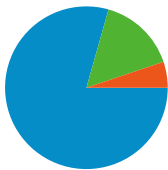

Traffic Sources Overview

- **Search Engines**
  77.00 (79.38%)
- **Direct Traffic**
  15.00 (15.46%)
- **Referring Sites**
  5.00 (5.15%)

Content Overview

Pages	Pageviews	% Pageviews
/indexhu.html	103	39.92%
/	80	31.01%
/indexsr.html	61	23.64%
/babelfish/translate_url_content	5	1.94%
/babelfish/translate_url_content	5	1.94%