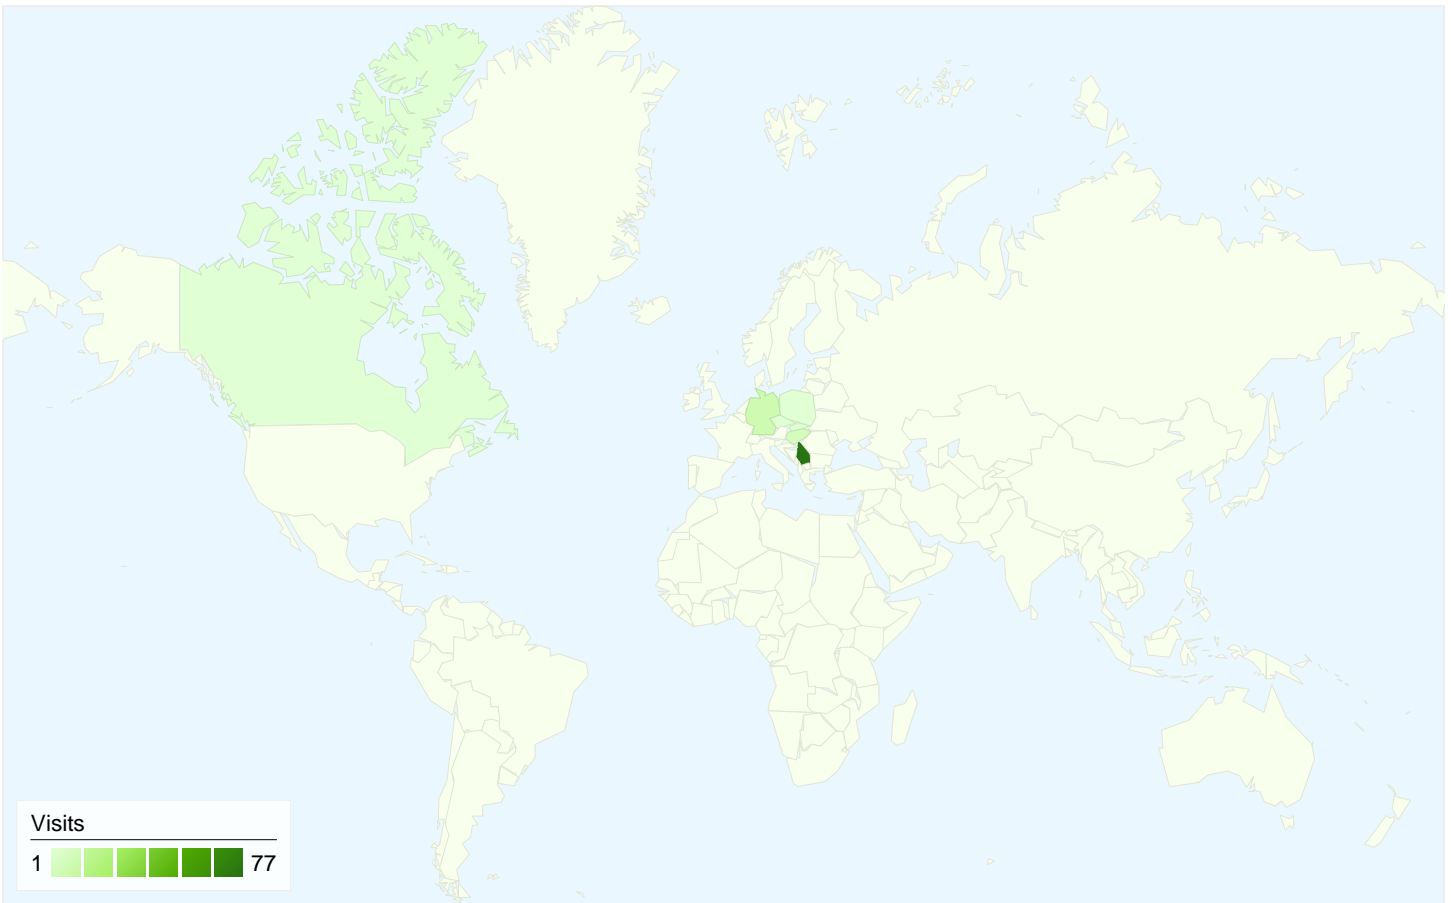

All traffic sources sent a total of 97 visits

-  15.46% Direct Traffic
-  5.15% Referring Sites
-  79.38% Search Engines

- Search Engines
77.00 (79.38%)
- Direct Traffic
15.00 (15.46%)
- Referring Sites
5.00 (5.15%)

97 visits came from 7 countries/territories

Site Usage

Visits 97 % of Site Total: 100.00%	Pages/Visit 2.66 Site Avg: 2.66 (0.00%)	Avg. Time on Site 00:02:23 Site Avg: 00:02:23 (0.00%)	% New Visits 42.27% Site Avg: 42.27% (0.00%)	Bounce Rate 28.87% Site Avg: 28.87% (0.00%)	
Country/Territory	Visits	Pages/Visit	Avg. Time on Site	% New Visits	Bounce Rate
Serbia	77	2.43	00:02:06	38.96%	29.87%
Germany	9	4.67	00:06:13	33.33%	0.00%
Hungary	6	1.67	00:00:29	66.67%	66.67%
Slovakia	2	5.00	00:00:40	100.00%	0.00%
Canada	1	6.00	00:08:55	0.00%	0.00%
Czech Republic	1	2.00	00:00:23	100.00%	0.00%
Poland	1	1.00	00:00:00	100.00%	100.00%