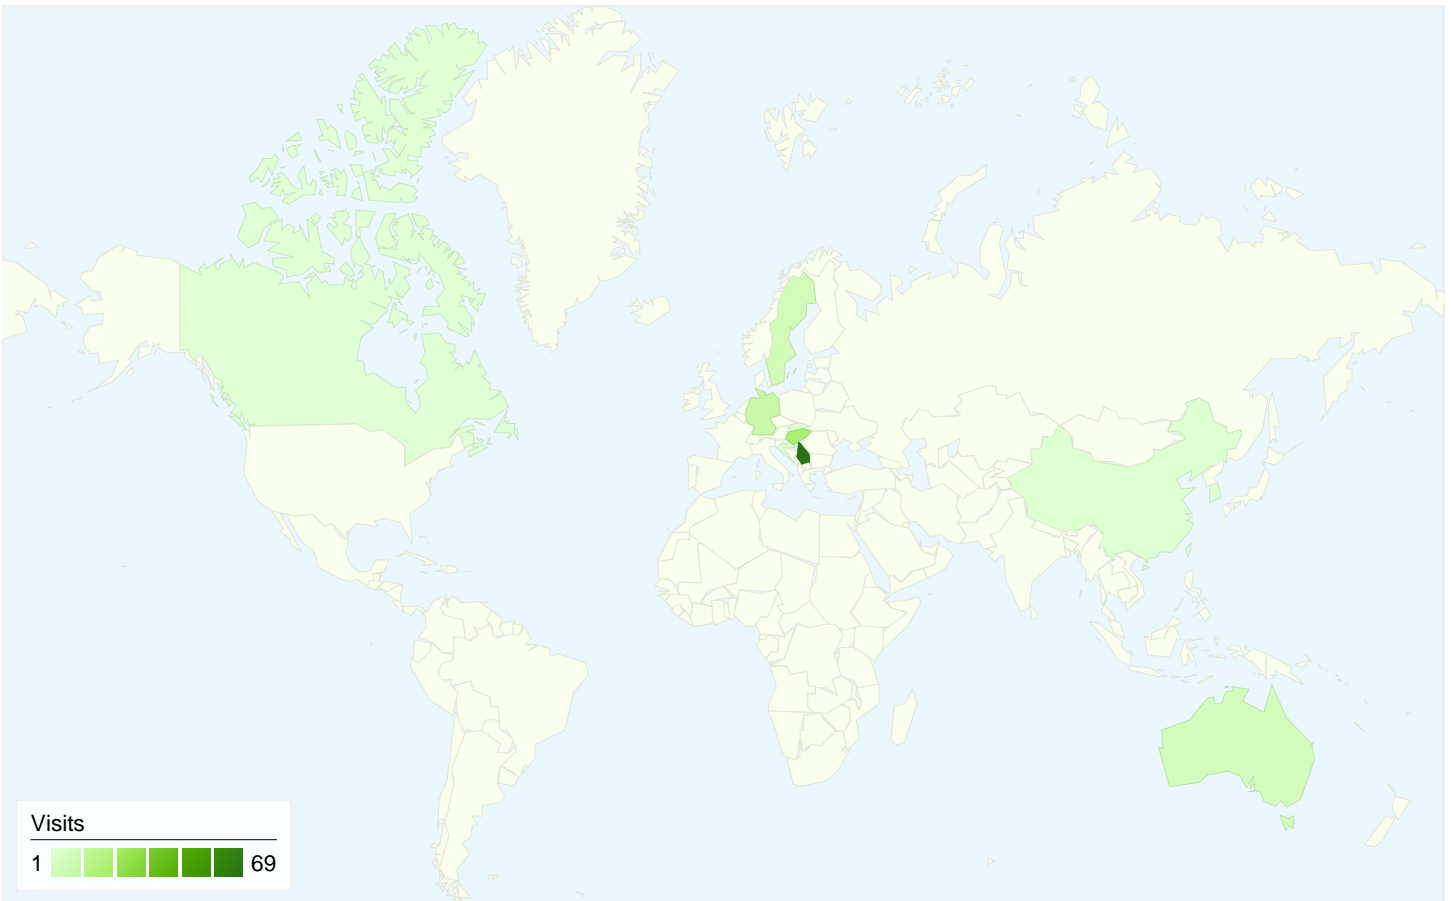

Visitors
73

Map Overlay

Traffic Sources Overview

- **Search Engines**
86.00 (71.07%)
- **Direct Traffic**
27.00 (22.31%)
- **Referring Sites**
8.00 (6.61%)

Content Overview

Pages	Pageviews	% Pageviews
/indexhu.html	199	59.76%
/	85	25.53%
/indexsr.html	32	9.61%
/index.html	10	3.00%
/indexde.html	1	0.30%

73 people visited this site

121 Visits

73 Absolute Unique Visitors

333 Pageviews

2.75 Average Pageviews

00:06:05 Time on Site

33.88% Bounce Rate

35.54% New Visits

All traffic sources sent a total of 121 visits

■ Search Engines	86.00 (71.07%)
■ Direct Traffic	27.00 (22.31%)
■ Referring Sites	8.00 (6.61%)

Top Traffic Sources

Sources	Visits	% visits	Keywords	Visits	% visits
google (organic)	68	56.20%	bajsa	52	60.47%
(direct) ((none))	27	22.31%	bajsa honlapja	15	17.44%
search (organic)	16	13.22%	bajša	9	10.47%
hu.wikipedia.org (referral)	3	2.48%	bajsa .net	4	4.65%
poznanici.com (referral)	2	1.65%	www.bajsa.net	4	4.65%

121 visits came from 10 countries/territories

Site Usage

Country/Territory	Visits	Pages/Visit	Avg. Time on Site	% New Visits	Bounce Rate
Visits 121 % of Site Total: 100.00%	Pages/Visit 2.75 Site Avg: 2.75 (0.00%)	Avg. Time on Site 00:06:05 Site Avg: 00:06:05 (0.00%)	% New Visits 35.54% Site Avg: 35.54% (0.00%)	Bounce Rate 33.88% Site Avg: 33.88% (0.00%)	
Serbia	69	2.42	00:02:49	26.09%	24.64%
Hungary	22	2.05	00:02:04	27.27%	68.18%
Germany	10	3.90	00:28:54	30.00%	10.00%
Sweden	7	1.29	00:00:16	100.00%	71.43%
Australia	6	2.50	00:07:05	66.67%	16.67%
China	2	2.00	00:00:07	100.00%	50.00%
Croatia	2	17.00	00:23:53	100.00%	0.00%
South Korea	1	1.00	00:00:00	100.00%	100.00%
Slovakia	1	2.00	00:00:02	0.00%	0.00%