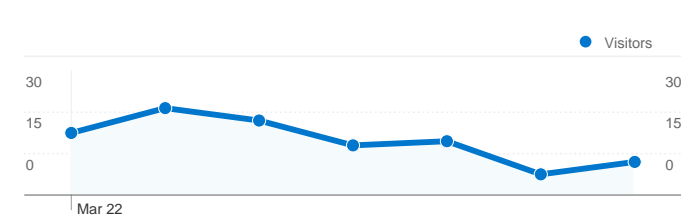

Site Usage

121 Visits

33.88% Bounce Rate

333 Pageviews

00:06:05 Avg. Time on Site

2.75 Pages/Visit

35.54% % New Visits

Visitors Overview

73 people visited this site

121 Visits

73 Absolute Unique Visitors

333 Pageviews

2.75 Average Pageviews

00:06:05 Time on Site

33.88% Bounce Rate

35.54% New Visits

121 visits came from 10 countries/territories

Site Usage

Country/Territory	Visits	Pages/Visit	Avg. Time on Site	% New Visits	Bounce Rate
Visits 121 % of Site Total: 100.00%	Pages/Visit 2.75 Site Avg: 2.75 (0.00%)	Avg. Time on Site 00:06:05 Site Avg: 00:06:05 (0.00%)	% New Visits 35.54% Site Avg: 35.54% (0.00%)	Bounce Rate 33.88% Site Avg: 33.88% (0.00%)	
Serbia	69	2.42	00:02:49	26.09%	24.64%
Hungary	22	2.05	00:02:04	27.27%	68.18%
Germany	10	3.90	00:28:54	30.00%	10.00%
Sweden	7	1.29	00:00:16	100.00%	71.43%
Australia	6	2.50	00:07:05	66.67%	16.67%
China	2	2.00	00:00:07	100.00%	50.00%
Croatia	2	17.00	00:23:53	100.00%	0.00%
South Korea	1	1.00	00:00:00	100.00%	100.00%
Slovakia	1	2.00	00:00:02	0.00%	0.00%

Canada	1	17.00	01:54:25	0.00%	0.00%
					1 - 10 of 10

Pages on this site were viewed a total of 333 times

333 Pageviews

193 Unique Views

33.88% Bounce Rate

Top Content

Pages	Pageviews	% Pageviews
/indexhu.html	199	59.76%
/	85	25.53%
/indexsr.html	32	9.61%
/index.html	10	3.00%
/indexde.html	1	0.30%