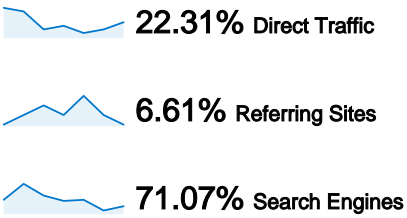

■ Search Engines	86.00 (71.07%)
■ Direct Traffic	27.00 (22.31%)
■ Referring Sites	8.00 (6.61%)

Top Traffic Sources

Sources	Visits	% visits	Keywords	Visits	% visits
google (organic)	68	56.20%	bajsa	52	60.47%
(direct) ((none))	27	22.31%	bajsa honlapja	15	17.44%
search (organic)	16	13.22%	bajša	9	10.47%
hu.wikipedia.org (referral)	3	2.48%	bajsa .net	4	4.65%
poznanici.com (referral)	2	1.65%	www.bajsa.net	4	4.65%