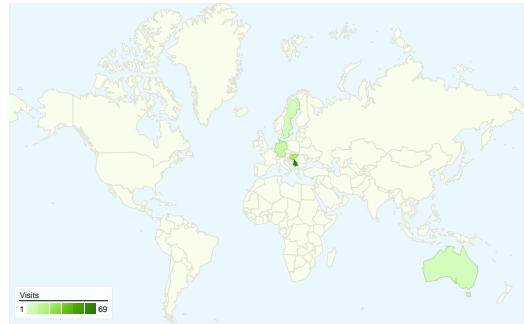

Site Usage

121 Visits

33.88% Bounce Rate

333 Pageviews

00:06:05 Avg. Time on Site

2.75 Pages/Visit

35.54% % New Visits

Visitors Overview

Visitors
73

Map Overlay

Traffic Sources Overview

- **Search Engines**
86.00 (71.07%)
- **Direct Traffic**
27.00 (22.31%)
- **Referring Sites**
8.00 (6.61%)

Content Overview

Pages	Pageviews	% Pageviews
/indexhu.html	199	59.76%
/	85	25.53%
/indexsr.html	32	9.61%
/index.html	10	3.00%
/indexde.html	1	0.30%

73 people visited this site

121 Visits

73 Absolute Unique Visitors

333 Pageviews

2.75 Average Pageviews

00:06:05 Time on Site

33.88% Bounce Rate

35.54% New Visits

121 visits came from 10 countries/territories

Site Usage

Country/Territory	Visits	Pages/Visit	Avg. Time on Site	% New Visits	Bounce Rate
Visits 121 % of Site Total: 100.00%	Pages/Visit 2.75 Site Avg: 2.75 (0.00%)	Avg. Time on Site 00:06:05 Site Avg: 00:06:05 (0.00%)	% New Visits 35.54% Site Avg: 35.54% (0.00%)	Bounce Rate 33.88% Site Avg: 33.88% (0.00%)	
Serbia	69	2.42	00:02:49	26.09%	24.64%
Hungary	22	2.05	00:02:04	27.27%	68.18%
Germany	10	3.90	00:28:54	30.00%	10.00%
Sweden	7	1.29	00:00:16	100.00%	71.43%
Australia	6	2.50	00:07:05	66.67%	16.67%
China	2	2.00	00:00:07	100.00%	50.00%
Croatia	2	17.00	00:23:53	100.00%	0.00%
South Korea	1	1.00	00:00:00	100.00%	100.00%
Slovakia	1	2.00	00:00:02	0.00%	0.00%