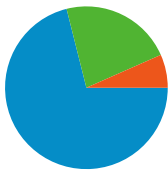

Traffic Sources Overview

- **Search Engines**
  86.00 (71.07%)
- **Direct Traffic**
  27.00 (22.31%)
- **Referring Sites**
  8.00 (6.61%)

Content Overview

Pages	Pageviews	% Pageviews
/indexhu.html	199	59.76%
/	85	25.53%
/indexsr.html	32	9.61%
/index.html	10	3.00%
/indexde.html	1	0.30%