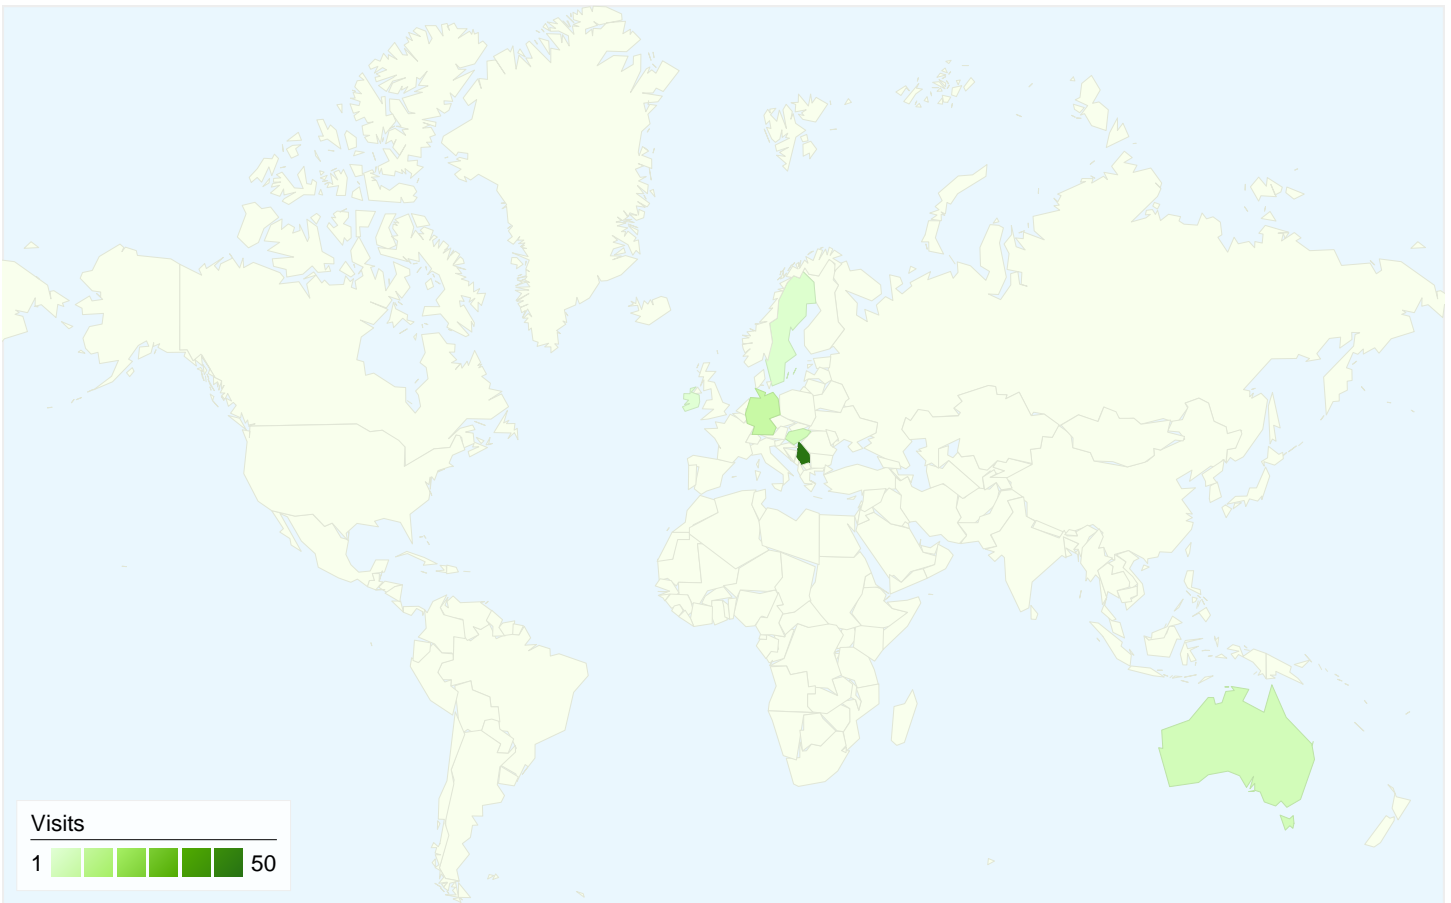

71 visits came from 6 countries/territories

Site Usage

Visits 71 % of Site Total: 100.00%	Pages/Visit 2.27 Site Avg: 2.27 (0.00%)	Avg. Time on Site 00:02:10 Site Avg: 00:02:10 (0.00%)	% New Visits 40.85% Site Avg: 40.85% (0.00%)	Bounce Rate 26.76% Site Avg: 26.76% (0.00%)	
Country/Territory	Visits	Pages/Visit	Avg. Time on Site	% New Visits	Bounce Rate
Serbia	50	2.04	00:01:59	38.00%	32.00%
Germany	8	2.75	00:01:01	0.00%	0.00%
Hungary	5	2.60	00:05:27	40.00%	20.00%
Australia	5	4.00	00:03:48	100.00%	0.00%
Sweden	2	1.50	00:00:02	100.00%	50.00%
Ireland	1	1.00	00:00:00	100.00%	100.00%
1 - 6 of 6