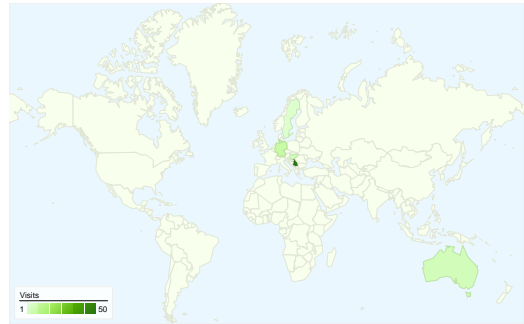

Site Usage

71 Visits

26.76% Bounce Rate

161 Pageviews

00:02:10 Avg. Time on Site

2.27 Pages/Visit

40.85% % New Visits

Visitors Overview

Visitors
47

Map Overlay

Traffic Sources Overview

- **Search Engines**
40.00 (56.34%)
- **Direct Traffic**
25.00 (35.21%)
- **Referring Sites**
6.00 (8.45%)

Content Overview

Pages	Pageviews	% Pageviews
/indexhu.html	93	57.76%
/	41	25.47%
/indexsr.html	16	9.94%
/index.html	6	3.73%
/translate_c?hl=en&sl=hu&tl=en	3	1.86%

47 people visited this site

71 Visits

47 Absolute Unique Visitors

161 Pageviews

2.27 Average Pageviews

00:02:10 Time on Site

26.76% Bounce Rate

40.85% New Visits

All traffic sources sent a total of 71 visits

Top Traffic Sources

Sources	Visits	% visits
google (organic)	39	54.93%
(direct) ((none))	25	35.21%
vajdasag.lap.hu (referral)	3	4.23%
74.125.77.132 (referral)	1	1.41%
search (organic)	1	1.41%