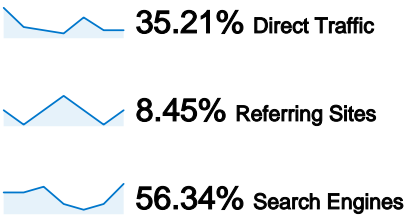

Site Usage

71 Visits

26.76% Bounce Rate

161 Pageviews

00:02:10 Avg. Time on Site

2.27 Pages/Visit

40.85% % New Visits

Visitors Overview

47 people visited this site

71 Visits

47 Absolute Unique Visitors

161 Pageviews

2.27 Average Pageviews

00:02:10 Time on Site

26.76% Bounce Rate

40.85% New Visits

All traffic sources sent a total of 71 visits

Top Traffic Sources

Sources	Visits	% visits
google (organic)	39	54.93%
(direct) ((none))	25	35.21%
vajdasag.lap.hu (referral)	3	4.23%
74.125.77.132 (referral)	1	1.41%
search (organic)	1	1.41%