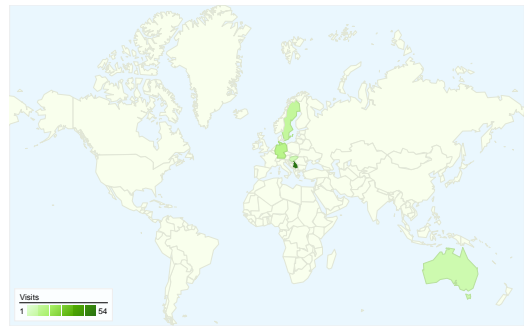

Visitors
77

Map Overlay

Traffic Sources Overview

- **Search Engines**
60.00 (62.50%)
- **Direct Traffic**
28.00 (29.17%)
- **Referring Sites**
8.00 (8.33%)

Content Overview

Pages	Pageviews	% Pageviews
/indexhu.html	106	43.98%
/	65	26.97%
/indexsr.html	24	9.96%
/index.html	14	5.81%
/indexde.html	9	3.73%

77 people visited this site

96 Visits

77 Absolute Unique Visitors

241 Pageviews

2.51 Average Pageviews

00:04:32 Time on Site

39.58% Bounce Rate

54.17% New Visits

All traffic sources sent a total of 96 visits

Top Traffic Sources

Sources	Visits	% visits	Keywords	Visits	% visits
google (organic)	55	57.29%	bajsa	29	48.33%
(direct) ((none))	28	29.17%	bajsa honlapja	9	15.00%
bing (organic)	5	5.21%	bajsa .net	6	10.00%
en.wikipedia.org (referral)	2	2.08%	bajsa serbija honlapja	4	6.67%
vajdasag.lap.hu (referral)	2	2.08%	bajsa hivatalos honlapja	2	3.33%

96 visits came from 10 countries/territories

Site Usage

Country/Territory	Visits	Pages/Visit	Avg. Time on Site	% New Visits	Bounce Rate
Visits 96 % of Site Total: 100.00%	Pages/Visit 2.51 Site Avg: 2.51 (0.00%)	Avg. Time on Site 00:04:32 Site Avg: 00:04:32 (0.00%)	% New Visits 54.17% Site Avg: 54.17% (0.00%)	Bounce Rate 39.58% Site Avg: 39.58% (0.00%)	
Serbia	54	2.52	00:01:34	46.30%	35.19%
Germany	13	3.31	00:25:08	23.08%	7.69%
Sweden	10	1.10	00:00:01	100.00%	90.00%
Australia	7	2.43	00:00:59	42.86%	42.86%
Hungary	6	4.33	00:02:45	83.33%	33.33%
Slovakia	2	1.00	00:00:00	100.00%	100.00%
Austria	1	1.00	00:00:00	100.00%	100.00%
Canada	1	2.00	00:00:04	100.00%	0.00%
Finland	1	1.00	00:00:00	100.00%	100.00%