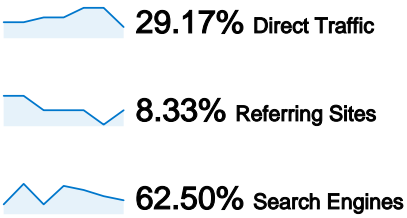

Top Traffic Sources

Sources	Visits	% visits	Keywords	Visits	% visits
google (organic)	55	57.29%	bajsa	29	48.33%
(direct) ((none))	28	29.17%	bajsa honlapja	9	15.00%
bing (organic)	5	5.21%	bajsa .net	6	10.00%
en.wikipedia.org (referral)	2	2.08%	bajsa serbija honlapja	4	6.67%
vajdasag.lap.hu (referral)	2	2.08%	bajsa hivatalos honlapja	2	3.33%