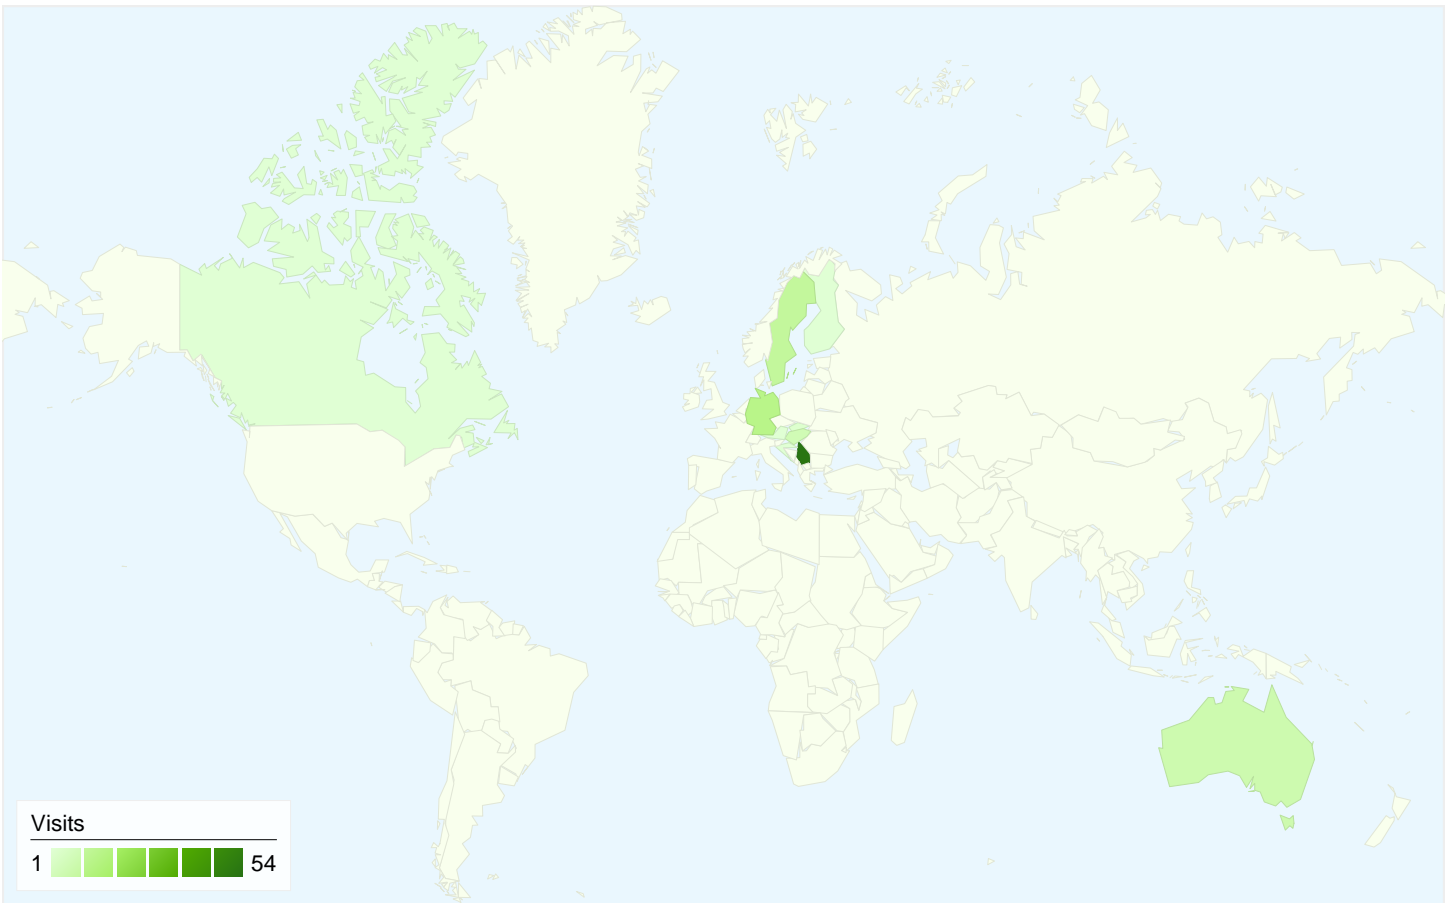

Visitors
77

Map Overlay

Traffic Sources Overview

- **Search Engines**
60.00 (62.50%)
- **Direct Traffic**
28.00 (29.17%)
- **Referring Sites**
8.00 (8.33%)

Content Overview

Pages	Pageviews	% Pageviews
/indexhu.html	106	43.98%
/	65	26.97%
/indexsr.html	24	9.96%
/index.html	14	5.81%
/indexde.html	9	3.73%

77 people visited this site

96 Visits

77 Absolute Unique Visitors

241 Pageviews

2.51 Average Pageviews

00:04:32 Time on Site

39.58% Bounce Rate

54.17% New Visits

All traffic sources sent a total of 96 visits

Top Traffic Sources

Sources	Visits	% visits	Keywords	Visits	% visits
google (organic)	55	57.29%	bajsa	29	48.33%
(direct) ((none))	28	29.17%	bajsa honlapja	9	15.00%
bing (organic)	5	5.21%	bajsa .net	6	10.00%
en.wikipedia.org (referral)	2	2.08%	bajsa serbija honlapja	4	6.67%
vajdasag.lap.hu (referral)	2	2.08%	bajsa hivatalos honlapja	2	3.33%

96 visits came from 10 countries/territories

Site Usage

Country/Territory	Visits	Pages/Visit	Avg. Time on Site	% New Visits	Bounce Rate
Visits 96 % of Site Total: 100.00%	Pages/Visit 2.51 Site Avg: 2.51 (0.00%)	Avg. Time on Site 00:04:32 Site Avg: 00:04:32 (0.00%)	% New Visits 54.17% Site Avg: 54.17% (0.00%)	Bounce Rate 39.58% Site Avg: 39.58% (0.00%)	
Serbia	54	2.52	00:01:34	46.30%	35.19%
Germany	13	3.31	00:25:08	23.08%	7.69%
Sweden	10	1.10	00:00:01	100.00%	90.00%
Australia	7	2.43	00:00:59	42.86%	42.86%
Hungary	6	4.33	00:02:45	83.33%	33.33%
Slovakia	2	1.00	00:00:00	100.00%	100.00%
Austria	1	1.00	00:00:00	100.00%	100.00%
Canada	1	2.00	00:00:04	100.00%	0.00%
Finland	1	1.00	00:00:00	100.00%	100.00%