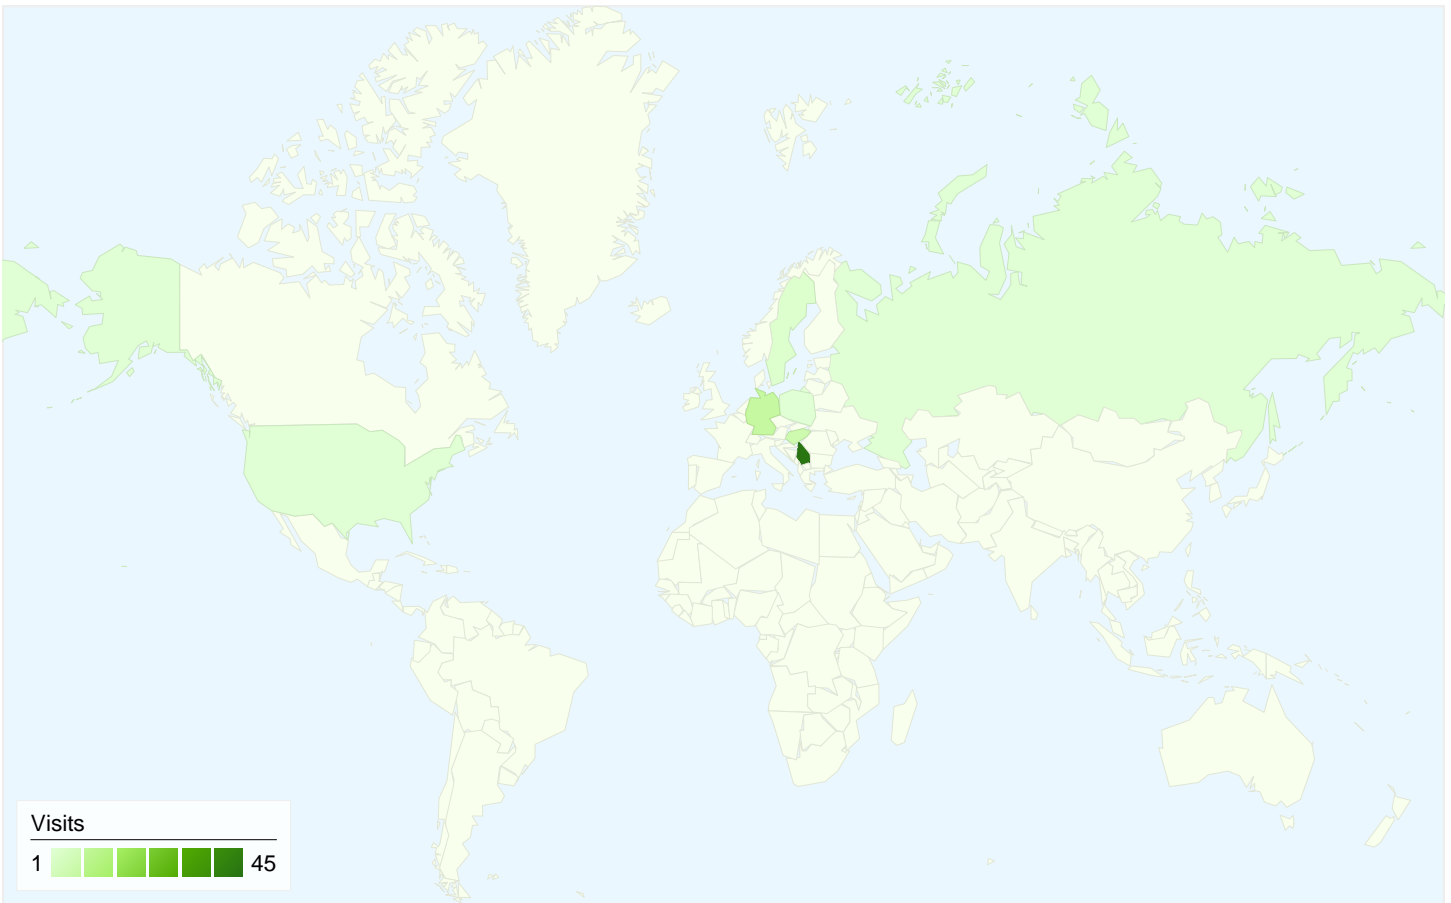

48 people visited this site

65 Visits

48 Absolute Unique Visitors

164 Pageviews

2.52 Average Pageviews

00:02:57 Time on Site

36.92% Bounce Rate

44.62% New Visits

All traffic sources sent a total of 65 visits

-  21.54% Direct Traffic
-  4.62% Referring Sites
-  73.85% Search Engines

- Search Engines
48.00 (73.85%)
- Direct Traffic
14.00 (21.54%)
- Referring Sites
3.00 (4.62%)

65 visits came from 8 countries/territories

Site Usage

Country/Territory	Visits	Pages/Visit	Avg. Time on Site	% New Visits	Bounce Rate
Visits 65 % of Site Total: 100.00%	Pages/Visit 2.52 Site Avg: 2.52 (0.00%)	Avg. Time on Site 00:02:57 Site Avg: 00:02:57 (0.00%)	% New Visits 44.62% Site Avg: 44.62% (0.00%)	Bounce Rate 36.92% Site Avg: 36.92% (0.00%)	
Serbia	45	2.16	00:01:52	35.56%	33.33%
Germany	8	5.62	00:12:25	37.50%	12.50%
Hungary	6	2.67	00:01:21	66.67%	33.33%
Sweden	2	1.00	00:00:00	100.00%	100.00%
United States	1	1.00	00:00:00	100.00%	100.00%
(not set)	1	1.00	00:00:00	100.00%	100.00%
Russia	1	1.00	00:00:00	100.00%	100.00%
Poland	1	1.00	00:00:00	100.00%	100.00%