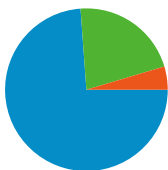

Traffic Sources Overview

- **Search Engines**
  48.00 (73.85%)
- **Direct Traffic**
  14.00 (21.54%)
- **Referring Sites**
  3.00 (4.62%)

Content Overview

Pages	Pageviews	% Pageviews
/indexsr.html	56	34.15%
/	54	32.93%
/indexhu.html	48	29.27%
/index.html	3	1.83%
/indexde.html	1	0.61%