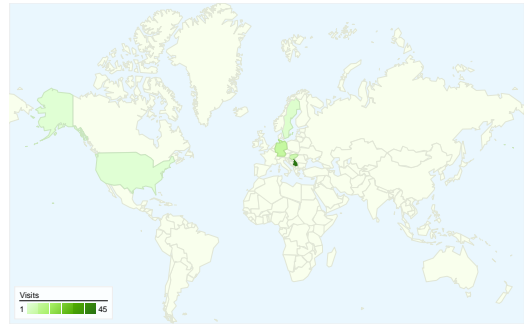

Site Usage

65 Visits

36.92% Bounce Rate

164 Pageviews

00:02:57 Avg. Time on Site

2.52 Pages/Visit

44.62% % New Visits

Visitors Overview

Visitors
48

Map Overlay

Traffic Sources Overview

- **Search Engines**
48.00 (73.85%)
- **Direct Traffic**
14.00 (21.54%)
- **Referring Sites**
3.00 (4.62%)

Content Overview

Pages	Pageviews	% Pageviews
/indexsr.html	56	34.15%
/	54	32.93%
/indexhu.html	48	29.27%
/index.html	3	1.83%
/indexde.html	1	0.61%

48 people visited this site

65 Visits

48 Absolute Unique Visitors

164 Pageviews

2.52 Average Pageviews

00:02:57 Time on Site

36.92% Bounce Rate

44.62% New Visits

65 visits came from 8 countries/territories

Site Usage

Country/Territory	Visits	Pages/Visit	Avg. Time on Site	% New Visits	Bounce Rate
Visits 65 % of Site Total: 100.00%	Pages/Visit 2.52 Site Avg: 2.52 (0.00%)	Avg. Time on Site 00:02:57 Site Avg: 00:02:57 (0.00%)	% New Visits 44.62% Site Avg: 44.62% (0.00%)	Bounce Rate 36.92% Site Avg: 36.92% (0.00%)	
Serbia	45	2.16	00:01:52	35.56%	33.33%
Germany	8	5.62	00:12:25	37.50%	12.50%
Hungary	6	2.67	00:01:21	66.67%	33.33%
Sweden	2	1.00	00:00:00	100.00%	100.00%
United States	1	1.00	00:00:00	100.00%	100.00%
(not set)	1	1.00	00:00:00	100.00%	100.00%
Russia	1	1.00	00:00:00	100.00%	100.00%
Poland	1	1.00	00:00:00	100.00%	100.00%