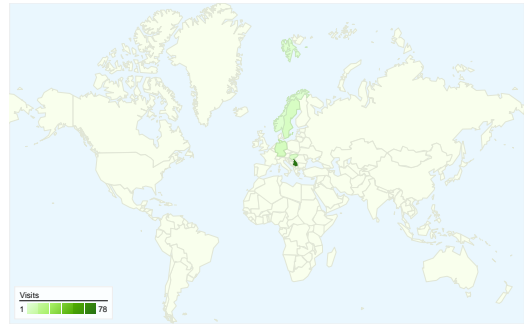

Site Usage

99 Visits

41.41% Bounce Rate

216 Pageviews

00:01:42 Avg. Time on Site

2.18 Pages/Visit

48.48% % New Visits

Visitors Overview

Visitors
73

Map Overlay

Traffic Sources Overview

- **Search Engines**
74.00 (74.75%)
- **Direct Traffic**
13.00 (13.13%)
- **Referring Sites**
12.00 (12.12%)

Content Overview

Pages	Pageviews	% Pageviews
/indexhu.html	112	51.85%
/	60	27.78%
/indexsr.html	33	15.28%
/indexde.html	5	2.31%
/translate_c?hl=sr&sl=en&u=htt	2	0.93%

73 people visited this site

99 Visits

73 Absolute Unique Visitors

216 Pageviews

2.18 Average Pageviews

00:01:42 Time on Site

41.41% Bounce Rate

48.48% New Visits

99 visits came from 8 countries/territories

Site Usage

Country/Territory	Visits	Pages/Visit	Avg. Time on Site	% New Visits	Bounce Rate
Serbia	78	2.22	00:01:51	38.46%	37.18%
Germany	6	2.17	00:00:39	66.67%	33.33%
Sweden	5	1.20	00:00:35	100.00%	80.00%
Hungary	4	1.50	00:00:07	100.00%	75.00%
Norway	2	1.00	00:00:00	100.00%	100.00%
Australia	2	6.00	00:07:47	50.00%	0.00%
Austria	1	3.00	00:00:34	100.00%	0.00%
United States	1	1.00	00:00:00	100.00%	100.00%