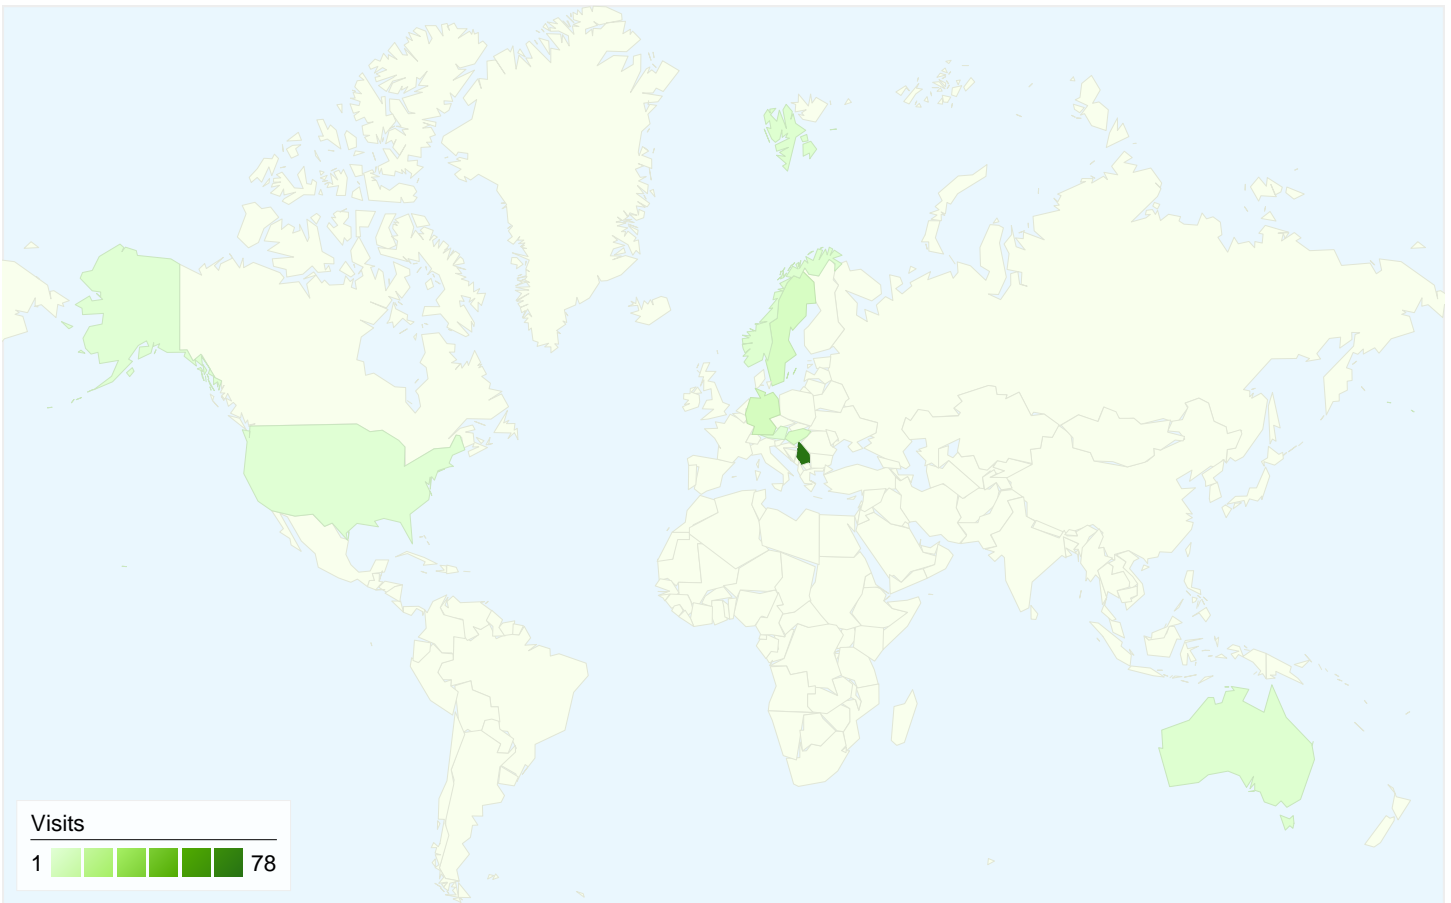

All traffic sources sent a total of 99 visits

-  13.13% Direct Traffic
-  12.12% Referring Sites
-  74.75% Search Engines

- Search Engines
74.00 (74.75%)
- Direct Traffic
13.00 (13.13%)
- Referring Sites
12.00 (12.12%)

99 visits came from 8 countries/territories

Site Usage

Country/Territory	Visits	Pages/Visit	Avg. Time on Site	% New Visits	Bounce Rate
Serbia	78	2.22	00:01:51	38.46%	37.18%
Germany	6	2.17	00:00:39	66.67%	33.33%
Sweden	5	1.20	00:00:35	100.00%	80.00%
Hungary	4	1.50	00:00:07	100.00%	75.00%
Norway	2	1.00	00:00:00	100.00%	100.00%
Australia	2	6.00	00:07:47	50.00%	0.00%
Austria	1	3.00	00:00:34	100.00%	0.00%
United States	1	1.00	00:00:00	100.00%	100.00%