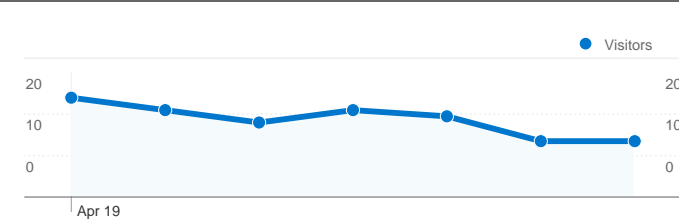

Site Usage

99 Visits

41.41% Bounce Rate

216 Pageviews

00:01:42 Avg. Time on Site

2.18 Pages/Visit

48.48% % New Visits

Visitors Overview

73 people visited this site

99 Visits

73 Absolute Unique Visitors

216 Pageviews

2.18 Average Pageviews

00:01:42 Time on Site

41.41% Bounce Rate

48.48% New Visits

99 visits came from 8 countries/territories

Site Usage

Country/Territory	Visits	Pages/Visit	Avg. Time on Site	% New Visits	Bounce Rate
Serbia	78	2.22	00:01:51	38.46%	37.18%
Germany	6	2.17	00:00:39	66.67%	33.33%
Sweden	5	1.20	00:00:35	100.00%	80.00%
Hungary	4	1.50	00:00:07	100.00%	75.00%
Norway	2	1.00	00:00:00	100.00%	100.00%
Australia	2	6.00	00:07:47	50.00%	0.00%
Austria	1	3.00	00:00:34	100.00%	0.00%
United States	1	1.00	00:00:00	100.00%	100.00%