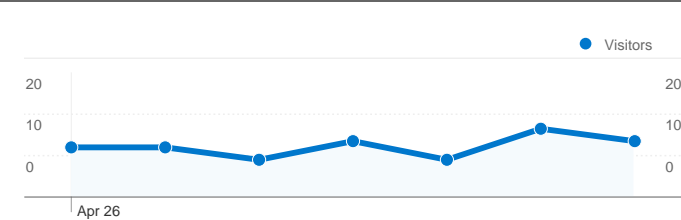

Site Usage

61 Visits

32.79% Bounce Rate

152 Pageviews

00:02:10 Avg. Time on Site

2.49 Pages/Visit

44.26% % New Visits

Visitors Overview

47 people visited this site

61 Visits

47 Absolute Unique Visitors

152 Pageviews

2.49 Average Pageviews

00:02:10 Time on Site

32.79% Bounce Rate

44.26% New Visits

61 visits came from 9 countries/territories

Site Usage

Country/Territory	Visits	Pages/Visit	Avg. Time on Site	% New Visits	Bounce Rate
Serbia	39	2.72	00:02:33	35.90%	17.95%
Sweden	7	1.14	00:00:04	100.00%	85.71%
Germany	6	3.83	00:05:10	0.00%	16.67%
Slovakia	2	1.00	00:00:00	0.00%	100.00%
Canada	2	1.00	00:00:00	100.00%	100.00%
Hungary	2	2.50	00:00:13	50.00%	0.00%
United States	1	1.00	00:00:00	100.00%	100.00%
Poland	1	1.00	00:00:00	100.00%	100.00%
Slovenia	1	4.00	00:00:24	100.00%	0.00%

Pages on this site were viewed a total of 152 times

 152 Pageviews

 100 Unique Views

 32.79% Bounce Rate

Top Content

Pages	Pageviews	% Pageviews
/indexhu.html	69	45.39%
/	49	32.24%
/indexsr.html	23	15.13%
/index.html	5	3.29%
/indexde.html	2	1.32%