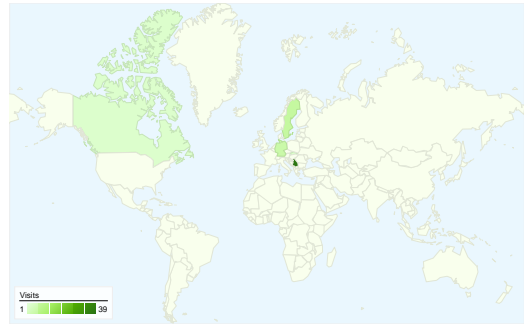

Site Usage

61 Visits

32.79% Bounce Rate

152 Pageviews

00:02:10 Avg. Time on Site

2.49 Pages/Visit

44.26% % New Visits

Visitors Overview

Visitors
47

Map Overlay

Traffic Sources Overview

- **Search Engines**
38.00 (62.30%)
- **Direct Traffic**
16.00 (26.23%)
- **Referring Sites**
7.00 (11.48%)

Content Overview

Pages	Pageviews	% Pageviews
/indexhu.html	69	45.39%
/	49	32.24%
/indexsr.html	23	15.13%
/index.html	5	3.29%
/indexde.html	2	1.32%

47 people visited this site

61 Visits

47 Absolute Unique Visitors

152 Pageviews

2.49 Average Pageviews

00:02:10 Time on Site

32.79% Bounce Rate

44.26% New Visits

61 visits came from 9 countries/territories

Site Usage

Country/Territory	Visits	Pages/Visit	Avg. Time on Site	% New Visits	Bounce Rate
Serbia	39	2.72	00:02:33	35.90%	17.95%
Sweden	7	1.14	00:00:04	100.00%	85.71%
Germany	6	3.83	00:05:10	0.00%	16.67%
Slovakia	2	1.00	00:00:00	0.00%	100.00%
Canada	2	1.00	00:00:00	100.00%	100.00%
Hungary	2	2.50	00:00:13	50.00%	0.00%
United States	1	1.00	00:00:00	100.00%	100.00%
Poland	1	1.00	00:00:00	100.00%	100.00%
Slovenia	1	4.00	00:00:24	100.00%	0.00%