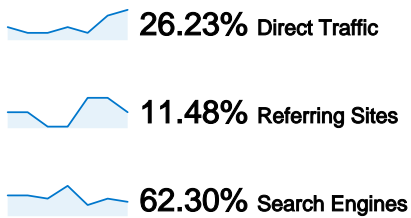

Top Traffic Sources

Sources	Visits	% visits	Keywords	Visits	% visits
google (organic)	37	60.66%	bajsa	21	55.26%
(direct) ((none))	16	26.23%	bajsa .net	8	21.05%
vajdasag.lap.hu (referral)	2	3.28%	bajsa honlapja	4	10.53%
bing (organic)	1	1.64%	bajsa.hu	1	2.63%
search.mywebsearch.com	1	1.64%	bajsa.net	1	2.63%