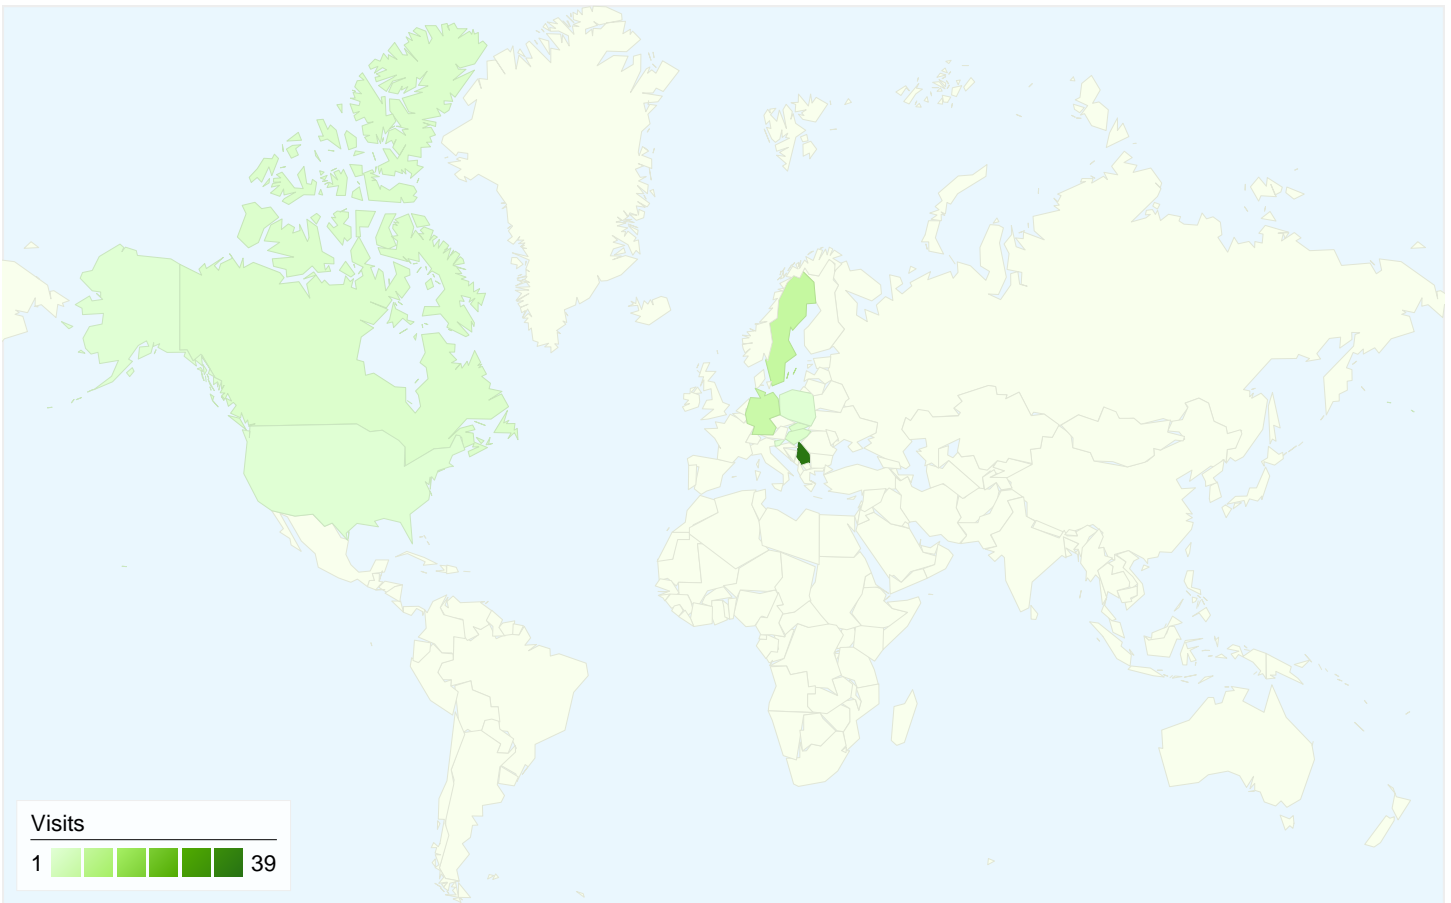

Visitors
47

Map Overlay

Traffic Sources Overview

- **Search Engines**
38.00 (62.30%)
- **Direct Traffic**
16.00 (26.23%)
- **Referring Sites**
7.00 (11.48%)

Content Overview

Pages	Pageviews	% Pageviews
/indexhu.html	69	45.39%
/	49	32.24%
/indexsr.html	23	15.13%
/index.html	5	3.29%
/indexde.html	2	1.32%

47 people visited this site

61 Visits

47 Absolute Unique Visitors

152 Pageviews

2.49 Average Pageviews

00:02:10 Time on Site

32.79% Bounce Rate

44.26% New Visits

All traffic sources sent a total of 61 visits

Top Traffic Sources

Sources	Visits	% visits	Keywords	Visits	% visits
google (organic)	37	60.66%	bajsa	21	55.26%
(direct) ((none))	16	26.23%	bajsa .net	8	21.05%
vajdasag.lap.hu (referral)	2	3.28%	bajsa honlapja	4	10.53%
bing (organic)	1	1.64%	bajsa.hu	1	2.63%
search.mywebsearch.com	1	1.64%	bajsa.net	1	2.63%

61 visits came from 9 countries/territories

Site Usage

Country/Territory	Visits	Pages/Visit	Avg. Time on Site	% New Visits	Bounce Rate
Serbia	39	2.72	00:02:33	35.90%	17.95%
Sweden	7	1.14	00:00:04	100.00%	85.71%
Germany	6	3.83	00:05:10	0.00%	16.67%
Slovakia	2	1.00	00:00:00	0.00%	100.00%
Canada	2	1.00	00:00:00	100.00%	100.00%
Hungary	2	2.50	00:00:13	50.00%	0.00%
United States	1	1.00	00:00:00	100.00%	100.00%
Poland	1	1.00	00:00:00	100.00%	100.00%
Slovenia	1	4.00	00:00:24	100.00%	0.00%