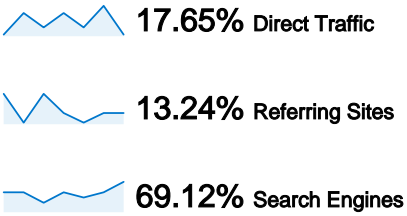

Top Traffic Sources

Sources	Visits	% visits	Keywords	Visits	% visits
google (organic)	44	64.71%	bajsa	21	44.68%
(direct) ((none))	12	17.65%	bajsa honlapja	13	27.66%
en.wikipedia.org (referral)	2	2.94%	bajsa .net	7	14.89%
hu.wikipedia.org (referral)	2	2.94%	bajša	2	4.26%
translate.google.com (referral)	2	2.94%	www.bajsa.net	2	4.26%