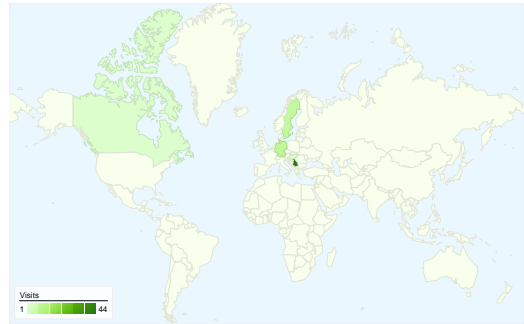

Site Usage

68 Visits

30.88% Bounce Rate

140 Pageviews

00:02:07 Avg. Time on Site

2.06 Pages/Visit

44.12% % New Visits

Visitors Overview

Visitors
50

Map Overlay

Traffic Sources Overview

- **Search Engines**
47.00 (69.12%)
- **Direct Traffic**
12.00 (17.65%)
- **Referring Sites**
9.00 (13.24%)

Content Overview

Pages	Pageviews	% Pageviews
/indexhu.html	59	42.14%
/	45	32.14%
/indexsr.html	20	14.29%
/translate_c?hl=en&sl=hu&tl=sk	4	2.86%
/index.html	3	2.14%

All traffic sources sent a total of 68 visits

Top Traffic Sources

Sources	Visits	% visits	Keywords	Visits	% visits
google (organic)	44	64.71%	bajsa	21	44.68%
(direct) ((none))	12	17.65%	bajsa honlapja	13	27.66%
en.wikipedia.org (referral)	2	2.94%	bajsa .net	7	14.89%
hu.wikipedia.org (referral)	2	2.94%	bajša	2	4.26%
translate.google.com (referral)	2	2.94%	www.bajsa.net	2	4.26%

68 visits came from 7 countries/territories

Site Usage

Country/Territory	Visits	Pages/Visit	Avg. Time on Site	% New Visits	Bounce Rate
Visits 68 % of Site Total: 100.00%	Pages/Visit 2.06 Site Avg: 2.06 (0.00%)	Avg. Time on Site 00:02:07 Site Avg: 00:02:07 (0.00%)	% New Visits 44.12% Site Avg: 44.12% (0.00%)	Bounce Rate 30.88% Site Avg: 30.88% (0.00%)	
Serbia	44	2.25	00:02:27	31.82%	20.45%
Germany	9	2.11	00:00:49	44.44%	0.00%
Sweden	8	1.25	00:00:01	100.00%	87.50%
Hungary	3	1.67	00:02:33	66.67%	66.67%
Canada	2	2.50	00:10:28	50.00%	50.00%
Poland	1	1.00	00:00:00	0.00%	100.00%
(not set)	1	1.00	00:00:00	100.00%	100.00%