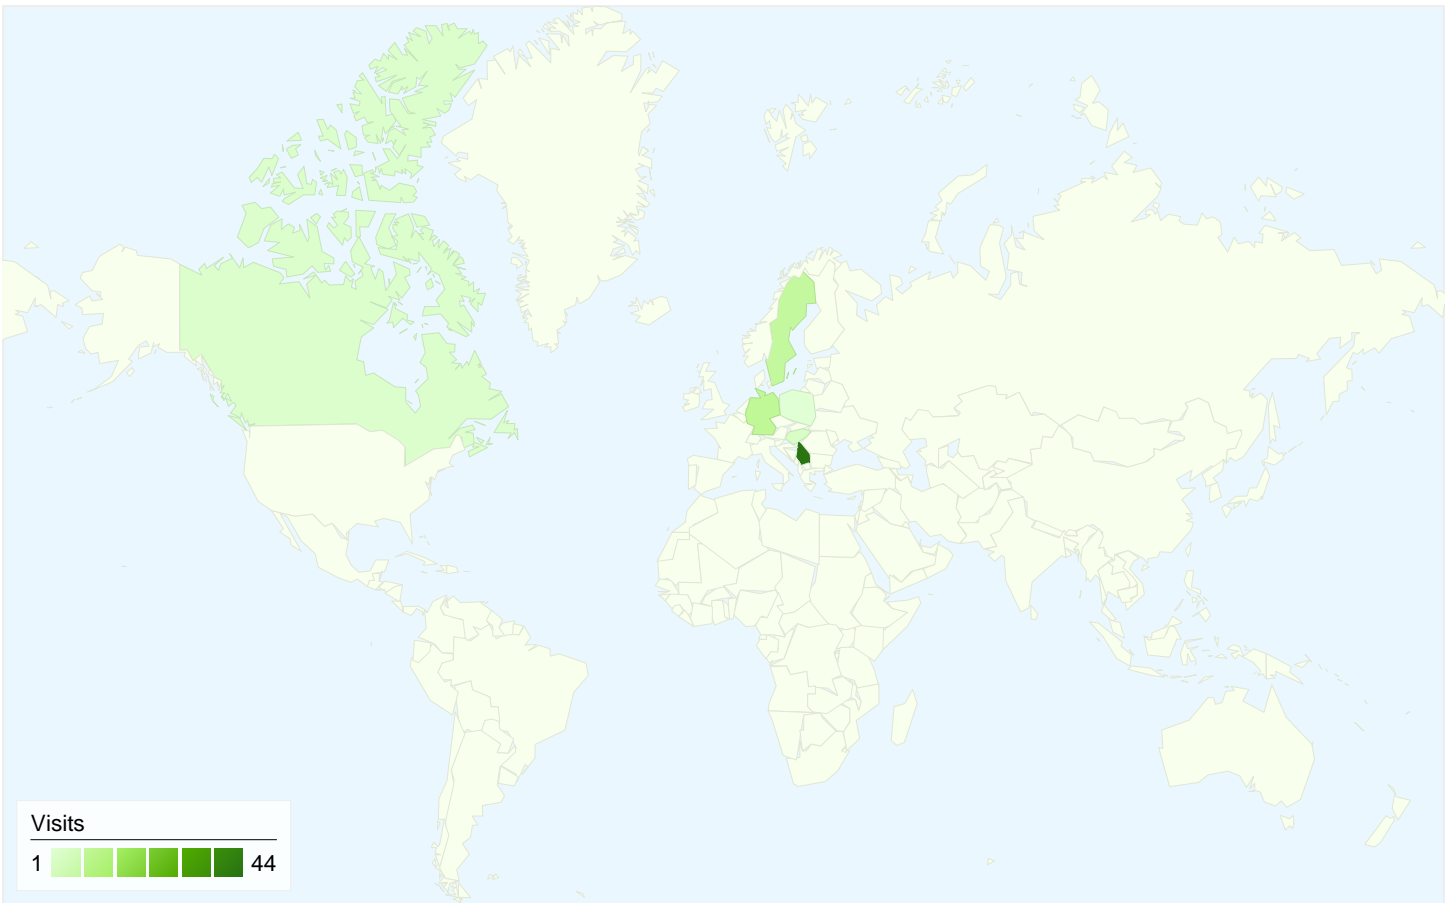

Visitors
50

Map Overlay

Traffic Sources Overview

- **Search Engines**
47.00 (69.12%)
- **Direct Traffic**
12.00 (17.65%)
- **Referring Sites**
9.00 (13.24%)

Content Overview

Pages	Pageviews	% Pageviews
/indexhu.html	59	42.14%
/	45	32.14%
/indexsr.html	20	14.29%
/translate_c?hl=en&sl=hu&tl=sk	4	2.86%
/index.html	3	2.14%

50 people visited this site

68 Visits

50 Absolute Unique Visitors

140 Pageviews

2.06 Average Pageviews

00:02:07 Time on Site

30.88% Bounce Rate

44.12% New Visits

All traffic sources sent a total of 68 visits

Top Traffic Sources

Sources	Visits	% visits	Keywords	Visits	% visits
google (organic)	44	64.71%	bajsa	21	44.68%
(direct) ((none))	12	17.65%	bajsa honlapja	13	27.66%
en.wikipedia.org (referral)	2	2.94%	bajsa .net	7	14.89%
hu.wikipedia.org (referral)	2	2.94%	bajša	2	4.26%
translate.google.com (referral)	2	2.94%	www.bajsa.net	2	4.26%

68 visits came from 7 countries/territories

Site Usage

Country/Territory	Visits	Pages/Visit	Avg. Time on Site	% New Visits	Bounce Rate
Visits 68 % of Site Total: 100.00%	Pages/Visit 2.06 Site Avg: 2.06 (0.00%)	Avg. Time on Site 00:02:07 Site Avg: 00:02:07 (0.00%)	% New Visits 44.12% Site Avg: 44.12% (0.00%)	Bounce Rate 30.88% Site Avg: 30.88% (0.00%)	
Serbia	44	2.25	00:02:27	31.82%	20.45%
Germany	9	2.11	00:00:49	44.44%	0.00%
Sweden	8	1.25	00:00:01	100.00%	87.50%
Hungary	3	1.67	00:02:33	66.67%	66.67%
Canada	2	2.50	00:10:28	50.00%	50.00%
Poland	1	1.00	00:00:00	0.00%	100.00%
(not set)	1	1.00	00:00:00	100.00%	100.00%