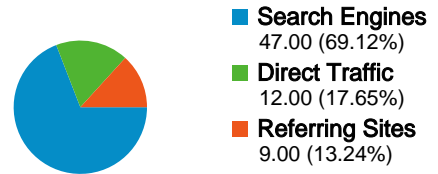

Top Traffic Sources

Sources	Visits	% visits	Keywords	Visits	% visits
google (organic)	44	64.71%	bajsa	21	44.68%
(direct) ((none))	12	17.65%	bajsa honlapja	13	27.66%
en.wikipedia.org (referral)	2	2.94%	bajsa .net	7	14.89%
hu.wikipedia.org (referral)	2	2.94%	bajša	2	4.26%
translate.google.com (referral)	2	2.94%	www.bajsa.net	2	4.26%