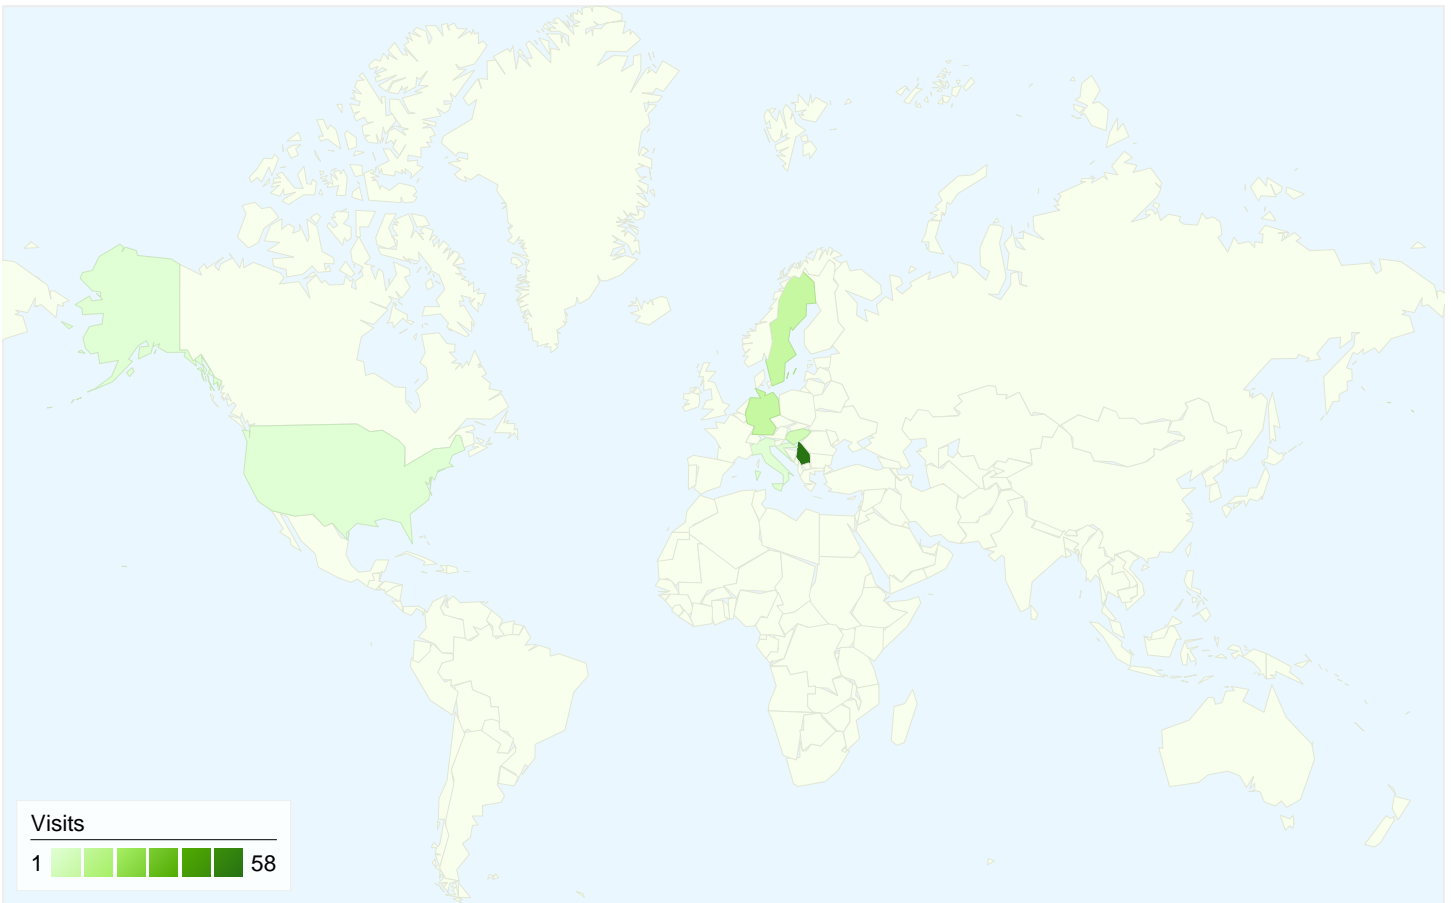

61 people visited this site

87 Visits

61 Absolute Unique Visitors

219 Pageviews

2.52 Average Pageviews

00:02:13 Time on Site

33.33% Bounce Rate

47.13% New Visits

All traffic sources sent a total of 87 visits

- Search Engines**
55.00 (63.22%)
- Direct Traffic**
25.00 (28.74%)
- Referring Sites**
7.00 (8.05%)

Top Traffic Sources

Sources	Visits	% visits	Keywords	Visits	% visits
google (organic)	50	57.47%	bajsa	24	43.64%
(direct) ((none))	25	28.74%	bajsa .net	11	20.00%
search (organic)	4	4.60%	bajsa honlapja	9	16.36%
hu.wikipedia.org (referral)	2	2.30%	bajsa.net	2	3.64%
vajdasag.lap.hu (referral)	2	2.30%	bajša	2	3.64%

87 visits came from 7 countries/territories

Site Usage

Country/Territory	Visits	Pages/Visit	Avg. Time on Site	% New Visits	Bounce Rate
Visits 87 % of Site Total: 100.00%	Pages/Visit 2.52 Site Avg: 2.52 (0.00%)	Avg. Time on Site 00:02:13 Site Avg: 00:02:13 (0.00%)	% New Visits 47.13% Site Avg: 47.13% (0.00%)	Bounce Rate 33.33% Site Avg: 33.33% (0.00%)	
Serbia	58	2.50	00:02:26	39.66%	27.59%
Sweden	10	1.20	00:00:10	100.00%	80.00%
Germany	10	3.90	00:01:54	0.00%	20.00%
Hungary	6	3.00	00:05:02	83.33%	33.33%
United States	1	1.00	00:00:00	100.00%	100.00%
Italy	1	2.00	00:00:24	100.00%	0.00%
Croatia	1	2.00	00:00:04	100.00%	0.00%