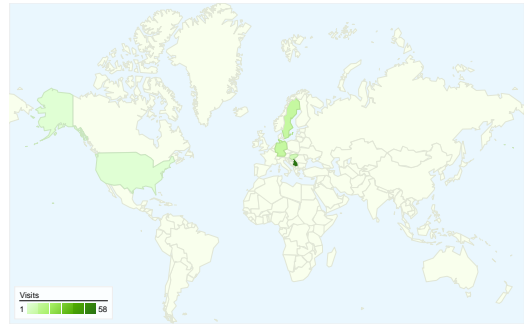

Site Usage

87 Visits

33.33% Bounce Rate

219 Pageviews

00:02:13 Avg. Time on Site

2.52 Pages/Visit

47.13% % New Visits

Visitors Overview

Visitors
61

Map Overlay

Traffic Sources Overview

- **Search Engines**
55.00 (63.22%)
- **Direct Traffic**
25.00 (28.74%)
- **Referring Sites**
7.00 (8.05%)

Content Overview

Pages	Pageviews	% Pageviews
/indexhu.html	89	40.64%
/	77	35.16%
/indexsr.html	43	19.63%
/index.html	5	2.28%
/translate_c?hl=en&sl=hu&tl=en	1	0.46%

61 people visited this site

87 Visits

61 Absolute Unique Visitors

219 Pageviews

2.52 Average Pageviews

00:02:13 Time on Site

33.33% Bounce Rate

47.13% New Visits

87 visits came from 7 countries/territories

Site Usage

Country/Territory	Visits	Pages/Visit	Avg. Time on Site	% New Visits	Bounce Rate
Visits 87 % of Site Total: 100.00%	Pages/Visit 2.52 Site Avg: 2.52 (0.00%)	Avg. Time on Site 00:02:13 Site Avg: 00:02:13 (0.00%)	% New Visits 47.13% Site Avg: 47.13% (0.00%)	Bounce Rate 33.33% Site Avg: 33.33% (0.00%)	
Serbia	58	2.50	00:02:26	39.66%	27.59%
Sweden	10	1.20	00:00:10	100.00%	80.00%
Germany	10	3.90	00:01:54	0.00%	20.00%
Hungary	6	3.00	00:05:02	83.33%	33.33%
United States	1	1.00	00:00:00	100.00%	100.00%
Italy	1	2.00	00:00:24	100.00%	0.00%
Croatia	1	2.00	00:00:04	100.00%	0.00%