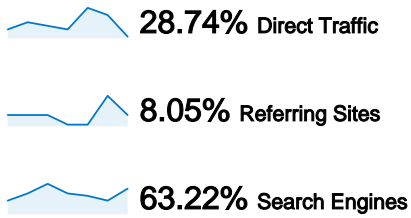

Site Usage

87 Visits

33.33% Bounce Rate

219 Pageviews

00:02:13 Avg. Time on Site

2.52 Pages/Visit

47.13% % New Visits

Visitors Overview

61 people visited this site

87 Visits

61 Absolute Unique Visitors

219 Pageviews

2.52 Average Pageviews

00:02:13 Time on Site

33.33% Bounce Rate

47.13% New Visits

All traffic sources sent a total of 87 visits

- Search Engines**
55.00 (63.22%)
- Direct Traffic**
25.00 (28.74%)
- Referring Sites**
7.00 (8.05%)

Top Traffic Sources

Sources	Visits	% visits	Keywords	Visits	% visits
google (organic)	50	57.47%	bajsa	24	43.64%
(direct) ((none))	25	28.74%	bajsa .net	11	20.00%
search (organic)	4	4.60%	bajsa honlapja	9	16.36%
hu.wikipedia.org (referral)	2	2.30%	bajsa.net	2	3.64%
vajdasag.lap.hu (referral)	2	2.30%	bajša	2	3.64%

87 visits came from 7 countries/territories

Site Usage

Country/Territory	Visits	Pages/Visit	Avg. Time on Site	% New Visits	Bounce Rate
Visits 87 % of Site Total: 100.00%	Pages/Visit 2.52 Site Avg: 2.52 (0.00%)	Avg. Time on Site 00:02:13 Site Avg: 00:02:13 (0.00%)	% New Visits 47.13% Site Avg: 47.13% (0.00%)	Bounce Rate 33.33% Site Avg: 33.33% (0.00%)	
Serbia	58	2.50	00:02:26	39.66%	27.59%
Sweden	10	1.20	00:00:10	100.00%	80.00%
Germany	10	3.90	00:01:54	0.00%	20.00%
Hungary	6	3.00	00:05:02	83.33%	33.33%
United States	1	1.00	00:00:00	100.00%	100.00%
Italy	1	2.00	00:00:24	100.00%	0.00%
Croatia	1	2.00	00:00:04	100.00%	0.00%