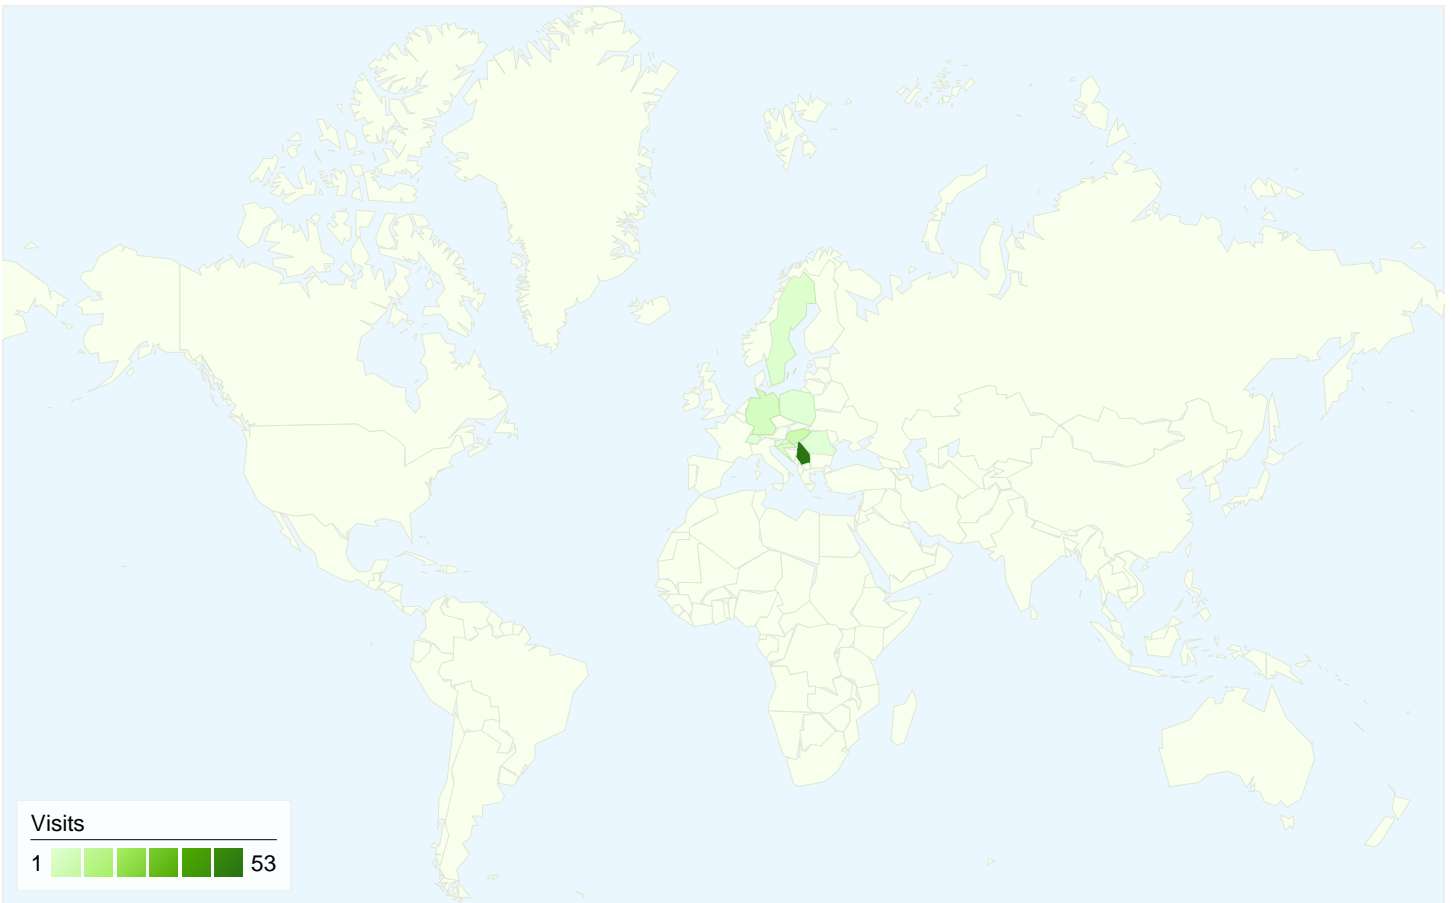

## All traffic sources sent a total of 73 visits

## 73 visits came from 9 countries/territories

Site Usage

Country/Territory	Visits	Pages/Visit	Avg. Time on Site	% New Visits	Bounce Rate
<b>Visits</b> <b>73</b> % of Site Total: 100.00%	<b>Pages/Visit</b> <b>3.00</b> Site Avg: 3.00 (0.00%)	<b>Avg. Time on Site</b> <b>00:03:54</b> Site Avg: 00:03:54 (0.00%)	<b>% New Visits</b> <b>50.68%</b> Site Avg: 50.68% (0.00%)	<b>Bounce Rate</b> <b>32.88%</b> Site Avg: 32.88% (0.00%)	
Serbia	53	2.85	00:02:50	35.85%	26.42%
Hungary	7	4.71	00:14:37	100.00%	42.86%
Germany	4	2.75	00:07:07	50.00%	25.00%
Croatia	3	1.33	00:00:01	100.00%	66.67%
Sweden	2	1.00	00:00:00	100.00%	100.00%
Romania	1	1.00	00:00:00	100.00%	100.00%
Slovenia	1	6.00	00:00:42	100.00%	0.00%
Poland	1	1.00	00:00:00	100.00%	100.00%
Switzerland	1	10.00	00:03:05	100.00%	0.00%