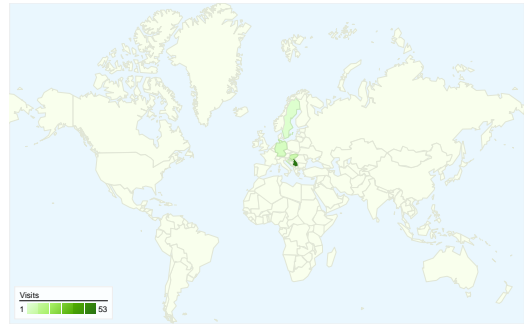

**Site Usage**

**73 Visits**

**32.88% Bounce Rate**

**219 Pageviews**

**00:03:54 Avg. Time on Site**

**3.00 Pages/Visit**

**50.68% % New Visits**

**Visitors Overview**

**Visitors**  
**54**

**Map Overlay**

**Traffic Sources Overview**

- **Search Engines**  
48.00 (65.75%)
- **Direct Traffic**  
16.00 (21.92%)
- **Referring Sites**  
9.00 (12.33%)

**Content Overview**

Pages	Pageviews	% Pageviews
/indexhu.html	113	51.60%
/	62	28.31%
/indexsr.html	38	17.35%
/index.html	3	1.37%
/translate_c?hl=en&sl=hu&tl=sk	1	0.46%

## All traffic sources sent a total of 73 visits

## 73 visits came from 9 countries/territories

Site Usage

Country/Territory	Visits	Pages/Visit	Avg. Time on Site	% New Visits	Bounce Rate
<b>Visits</b> <b>73</b> % of Site Total: 100.00%	<b>Pages/Visit</b> <b>3.00</b> Site Avg: 3.00 (0.00%)	<b>Avg. Time on Site</b> <b>00:03:54</b> Site Avg: 00:03:54 (0.00%)	<b>% New Visits</b> <b>50.68%</b> Site Avg: 50.68% (0.00%)	<b>Bounce Rate</b> <b>32.88%</b> Site Avg: 32.88% (0.00%)	
Serbia	53	2.85	00:02:50	35.85%	26.42%
Hungary	7	4.71	00:14:37	100.00%	42.86%
Germany	4	2.75	00:07:07	50.00%	25.00%
Croatia	3	1.33	00:00:01	100.00%	66.67%
Sweden	2	1.00	00:00:00	100.00%	100.00%
Romania	1	1.00	00:00:00	100.00%	100.00%
Slovenia	1	6.00	00:00:42	100.00%	0.00%
Poland	1	1.00	00:00:00	100.00%	100.00%
Switzerland	1	10.00	00:03:05	100.00%	0.00%