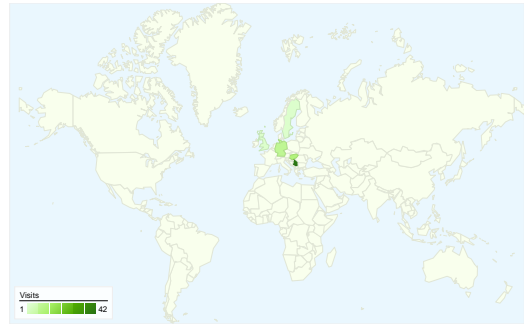

**Site Usage**

**73 Visits**

**34.25% Bounce Rate**

**184 Pageviews**

**00:02:05 Avg. Time on Site**

**2.52 Pages/Visit**

**58.90% % New Visits**

**Visitors Overview**

**Visitors**  
**62**

**Map Overlay**

**Traffic Sources Overview**

- **Search Engines**  
42.00 (57.53%)
- **Direct Traffic**  
20.00 (27.40%)
- **Referring Sites**  
11.00 (15.07%)

**Content Overview**

Pages	Pageviews	% Pageviews
/indexhu.html	99	53.80%
/	51	27.72%
/indexsr.html	26	14.13%
/translate_c?hl=en&sl=hu&tl=sk	2	1.09%
/translate_c?hl=en&sl=hu&tl=sk	1	0.54%

## All traffic sources sent a total of 73 visits

## 73 visits came from 10 countries/territories

Site Usage

Country/Territory	Visits	Pages/Visit	Avg. Time on Site	% New Visits	Bounce Rate
<b>Visits</b> <b>73</b> % of Site Total: 100.00%	<b>Pages/Visit</b> <b>2.52</b> Site Avg: 2.52 (0.00%)	<b>Avg. Time on Site</b> <b>00:02:05</b> Site Avg: 00:02:05 (0.00%)	<b>% New Visits</b> <b>58.90%</b> Site Avg: 58.90% (0.00%)	<b>Bounce Rate</b> <b>34.25%</b> Site Avg: 34.25% (0.00%)	
Serbia	42	2.31	00:01:34	57.14%	33.33%
Hungary	12	2.83	00:01:47	83.33%	33.33%
Germany	9	2.78	00:01:28	11.11%	11.11%
Sweden	2	1.00	00:00:00	100.00%	100.00%
United Kingdom	2	3.00	00:01:37	50.00%	50.00%
(not set)	2	1.50	00:00:04	100.00%	50.00%
Croatia	1	2.00	00:00:06	100.00%	0.00%
Austria	1	13.00	00:48:18	0.00%	0.00%
Mexico	1	1.00	00:00:00	100.00%	100.00%