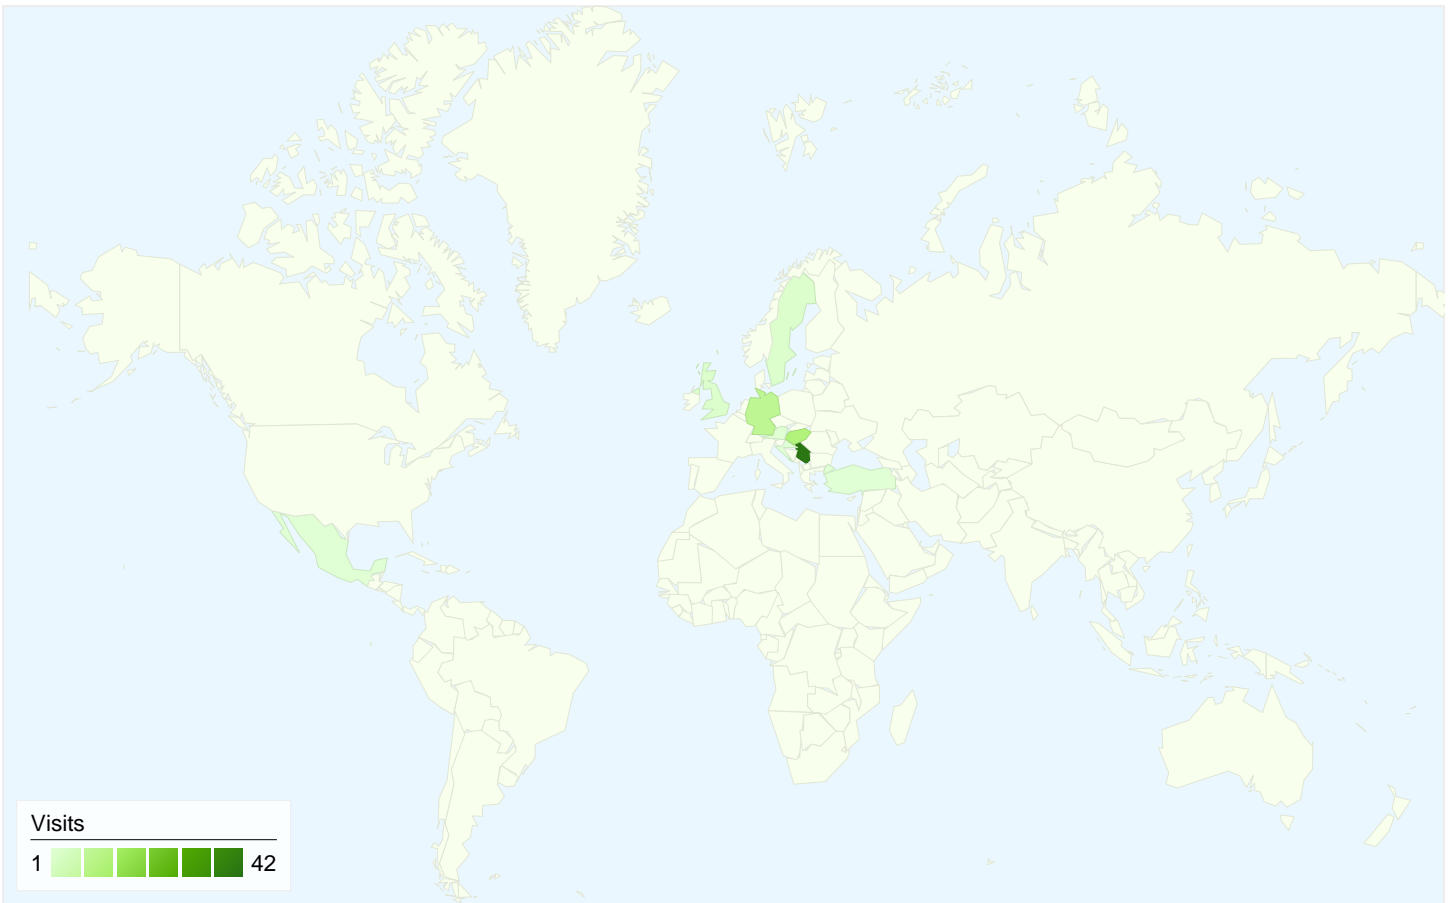

## 62 people visited this site

73 Visits

62 Absolute Unique Visitors

184 Pageviews

2.52 Average Pageviews

00:02:05 Time on Site

34.25% Bounce Rate

58.90% New Visits

## All traffic sources sent a total of 73 visits

## 73 visits came from 10 countries/territories

Site Usage

Country/Territory	Visits	Pages/Visit	Avg. Time on Site	% New Visits	Bounce Rate
<b>Visits</b> <b>73</b> % of Site Total: 100.00%	<b>Pages/Visit</b> <b>2.52</b> Site Avg: 2.52 (0.00%)	<b>Avg. Time on Site</b> <b>00:02:05</b> Site Avg: 00:02:05 (0.00%)	<b>% New Visits</b> <b>58.90%</b> Site Avg: 58.90% (0.00%)	<b>Bounce Rate</b> <b>34.25%</b> Site Avg: 34.25% (0.00%)	
Serbia	42	2.31	00:01:34	57.14%	33.33%
Hungary	12	2.83	00:01:47	83.33%	33.33%
Germany	9	2.78	00:01:28	11.11%	11.11%
Sweden	2	1.00	00:00:00	100.00%	100.00%
United Kingdom	2	3.00	00:01:37	50.00%	50.00%
(not set)	2	1.50	00:00:04	100.00%	50.00%
Croatia	1	2.00	00:00:06	100.00%	0.00%
Austria	1	13.00	00:48:18	0.00%	0.00%
Mexico	1	1.00	00:00:00	100.00%	100.00%