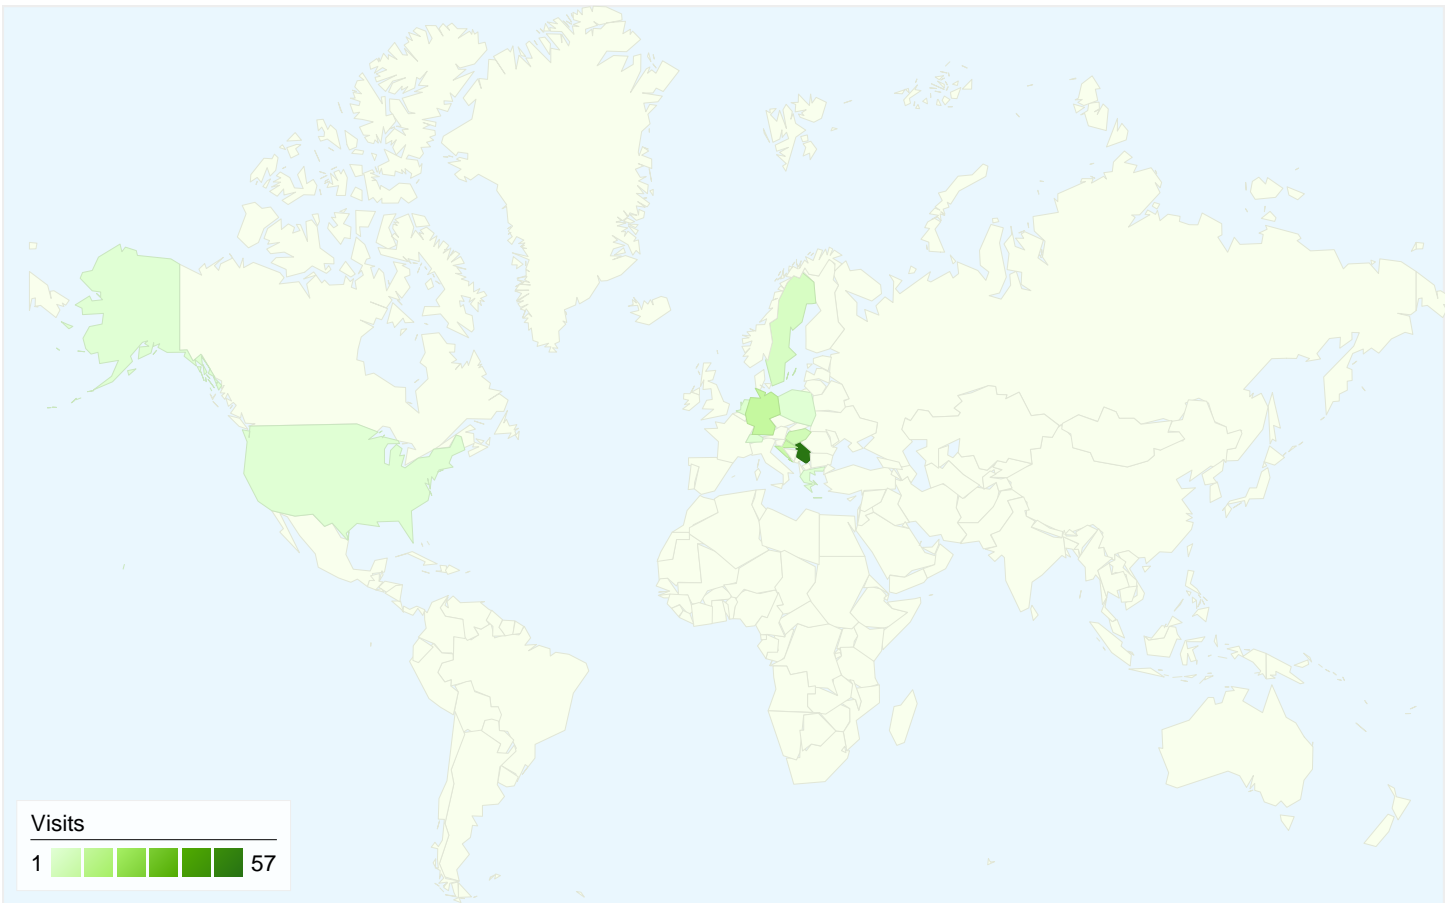

## All traffic sources sent a total of 91 visits

-  21.98% Direct Traffic
-  15.38% Referring Sites
-  62.64% Search Engines

- Search Engines  
57.00 (62.64%)
- Direct Traffic  
20.00 (21.98%)
- Referring Sites  
14.00 (15.38%)

## 91 visits came from 10 countries/territories

Site Usage

Country/Territory	Visits	Pages/Visit	Avg. Time on Site	% New Visits	Bounce Rate
<b>Visits</b> <b>91</b> % of Site Total: 100.00%	<b>Pages/Visit</b> <b>2.33</b> Site Avg: 2.33 (0.00%)	<b>Avg. Time on Site</b> <b>00:03:06</b> Site Avg: 00:03:06 (0.00%)	<b>% New Visits</b> <b>52.75%</b> Site Avg: 52.75% (0.00%)	<b>Bounce Rate</b> <b>43.96%</b> Site Avg: 43.96% (0.00%)	
Serbia	57	2.16	00:02:18	42.11%	45.61%
Germany	10	3.00	00:06:43	50.00%	10.00%
Croatia	8	1.50	00:01:15	100.00%	62.50%
Hungary	6	2.50	00:05:02	66.67%	16.67%
Sweden	4	1.25	00:00:03	50.00%	75.00%
Netherlands	2	11.50	00:21:41	50.00%	0.00%
Switzerland	1	1.00	00:00:00	100.00%	100.00%
Greece	1	1.00	00:00:00	100.00%	100.00%
United States	1	1.00	00:00:00	100.00%	100.00%