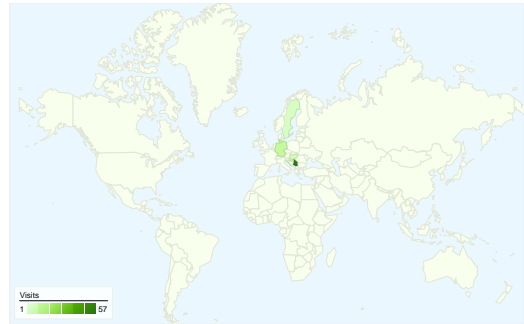

**Site Usage**

**91** Visits

**43.96%** Bounce Rate

**212** Pageviews

**00:03:06** Avg. Time on Site

**2.33** Pages/Visit

**52.75%** % New Visits

**Visitors Overview**

**Visitors**  
**71**

**Map Overlay**

**Traffic Sources Overview**

- **Search Engines**  
57.00 (62.64%)
- **Direct Traffic**  
20.00 (21.98%)
- **Referring Sites**  
14.00 (15.38%)

**Content Overview**

Pages	Pageviews	% Pageviews
/indexhu.html	71	33.49%
/	62	29.25%
/indexsr.html	56	26.42%
/indexde.html	8	3.77%
/index.html	7	3.30%

## All traffic sources sent a total of 91 visits

-  21.98% Direct Traffic
-  15.38% Referring Sites
-  62.64% Search Engines

- Search Engines  
57.00 (62.64%)
- Direct Traffic  
20.00 (21.98%)
- Referring Sites  
14.00 (15.38%)

## 91 visits came from 10 countries/territories

Site Usage

Country/Territory	Visits	Pages/Visit	Avg. Time on Site	% New Visits	Bounce Rate
<b>Visits</b> <b>91</b> % of Site Total: 100.00%	<b>Pages/Visit</b> <b>2.33</b> Site Avg: 2.33 (0.00%)	<b>Avg. Time on Site</b> <b>00:03:06</b> Site Avg: 00:03:06 (0.00%)	<b>% New Visits</b> <b>52.75%</b> Site Avg: 52.75% (0.00%)	<b>Bounce Rate</b> <b>43.96%</b> Site Avg: 43.96% (0.00%)	
Serbia	57	2.16	00:02:18	42.11%	45.61%
Germany	10	3.00	00:06:43	50.00%	10.00%
Croatia	8	1.50	00:01:15	100.00%	62.50%
Hungary	6	2.50	00:05:02	66.67%	16.67%
Sweden	4	1.25	00:00:03	50.00%	75.00%
Netherlands	2	11.50	00:21:41	50.00%	0.00%
Switzerland	1	1.00	00:00:00	100.00%	100.00%
Greece	1	1.00	00:00:00	100.00%	100.00%
United States	1	1.00	00:00:00	100.00%	100.00%