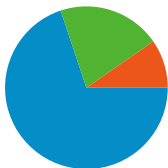

Traffic Sources Overview

- **Search Engines**
  58.00 (69.88%)
- **Direct Traffic**
  17.00 (20.48%)
- **Referring Sites**
  8.00 (9.64%)

Content Overview

Pages	Pageviews	% Pageviews
/indexhu.html	91	52.00%
/	53	30.29%
/indexsr.html	26	14.86%
/index.html	4	2.29%
/translate_c?hl=en&sl=hu&tl=en	1	0.57%