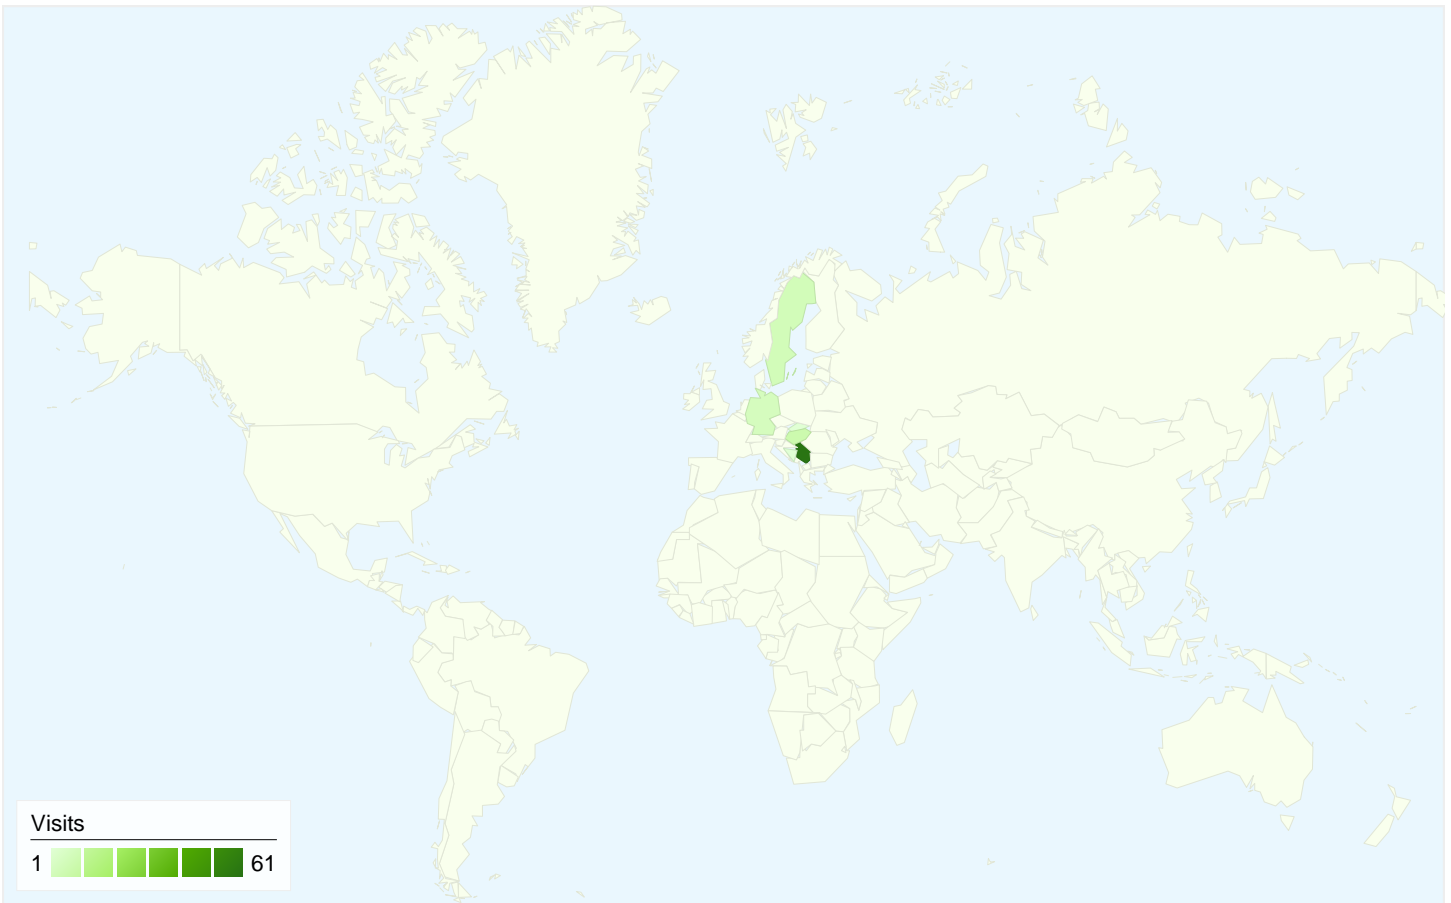

All traffic sources sent a total of 83 visits

Top Traffic Sources

Sources	Visits	% visits	Keywords	Visits	% visits
google (organic)	53	63.86%	bajsa	32	55.17%
(direct) ((none))	17	20.48%	bajsa .net	6	10.34%
search (organic)	4	4.82%	bajsa honlapja	4	6.90%
hu.wikipedia.org (referral)	2	2.41%	bajsa.net	2	3.45%
sgforum.hu (referral)	2	2.41%	prognoza od bajše	2	3.45%

83 visits came from 7 countries/territories

Site Usage

Country/Territory	Visits	Pages/Visit	Avg. Time on Site	% New Visits	Bounce Rate
Visits 83 % of Site Total: 100.00%	Pages/Visit 2.11 Site Avg: 2.11 (0.00%)	Avg. Time on Site 00:01:47 Site Avg: 00:01:47 (0.00%)	% New Visits 57.83% Site Avg: 57.83% (0.00%)	Bounce Rate 44.58% Site Avg: 44.58% (0.00%)	
Serbia	61	2.11	00:01:38	55.74%	44.26%
Hungary	8	2.75	00:01:33	62.50%	25.00%
Sweden	6	1.00	00:00:00	100.00%	100.00%
Germany	5	2.60	00:06:16	0.00%	0.00%
Slovakia	1	3.00	00:03:55	100.00%	0.00%
Bosnia and Herzegovina	1	1.00	00:00:00	100.00%	100.00%
(not set)	1	1.00	00:00:00	100.00%	100.00%