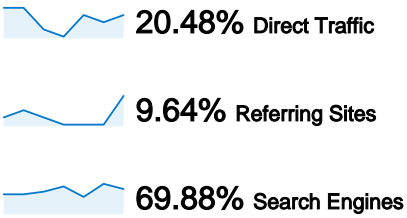

Top Traffic Sources

Sources	Visits	% visits	Keywords	Visits	% visits
google (organic)	53	63.86%	bajsa	32	55.17%
(direct) ((none))	17	20.48%	bajsa .net	6	10.34%
search (organic)	4	4.82%	bajsa honlapja	4	6.90%
hu.wikipedia.org (referral)	2	2.41%	bajsa.net	2	3.45%
sgforum.hu (referral)	2	2.41%	prognoza od bajše	2	3.45%