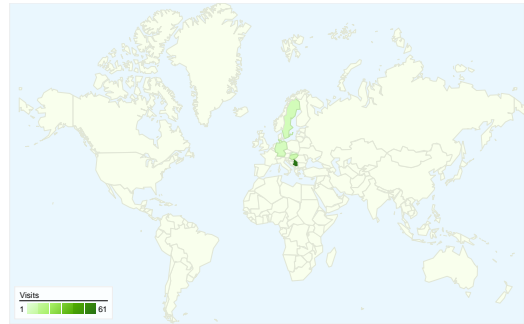

Site Usage

83 Visits

44.58% Bounce Rate

175 Pageviews

00:01:47 Avg. Time on Site

2.11 Pages/Visit

57.83% % New Visits

Visitors Overview

Visitors
69

Map Overlay

Traffic Sources Overview

- **Search Engines**
58.00 (69.88%)
- **Direct Traffic**
17.00 (20.48%)
- **Referring Sites**
8.00 (9.64%)

Content Overview

Pages	Pageviews	% Pageviews
/indexhu.html	91	52.00%
/	53	30.29%
/indexsr.html	26	14.86%
/index.html	4	2.29%
/translate_c?hl=en&sl=hu&tl=en	1	0.57%

All traffic sources sent a total of 83 visits

Top Traffic Sources

Sources	Visits	% visits	Keywords	Visits	% visits
google (organic)	53	63.86%	bajsa	32	55.17%
(direct) ((none))	17	20.48%	bajsa .net	6	10.34%
search (organic)	4	4.82%	bajsa honlapja	4	6.90%
hu.wikipedia.org (referral)	2	2.41%	bajsa.net	2	3.45%
sgforum.hu (referral)	2	2.41%	prognoza od bajše	2	3.45%

83 visits came from 7 countries/territories

Site Usage

Country/Territory	Visits	Pages/Visit	Avg. Time on Site	% New Visits	Bounce Rate
Visits 83 % of Site Total: 100.00%	Pages/Visit 2.11 Site Avg: 2.11 (0.00%)	Avg. Time on Site 00:01:47 Site Avg: 00:01:47 (0.00%)	% New Visits 57.83% Site Avg: 57.83% (0.00%)	Bounce Rate 44.58% Site Avg: 44.58% (0.00%)	
Serbia	61	2.11	00:01:38	55.74%	44.26%
Hungary	8	2.75	00:01:33	62.50%	25.00%
Sweden	6	1.00	00:00:00	100.00%	100.00%
Germany	5	2.60	00:06:16	0.00%	0.00%
Slovakia	1	3.00	00:03:55	100.00%	0.00%
Bosnia and Herzegovina	1	1.00	00:00:00	100.00%	100.00%
(not set)	1	1.00	00:00:00	100.00%	100.00%