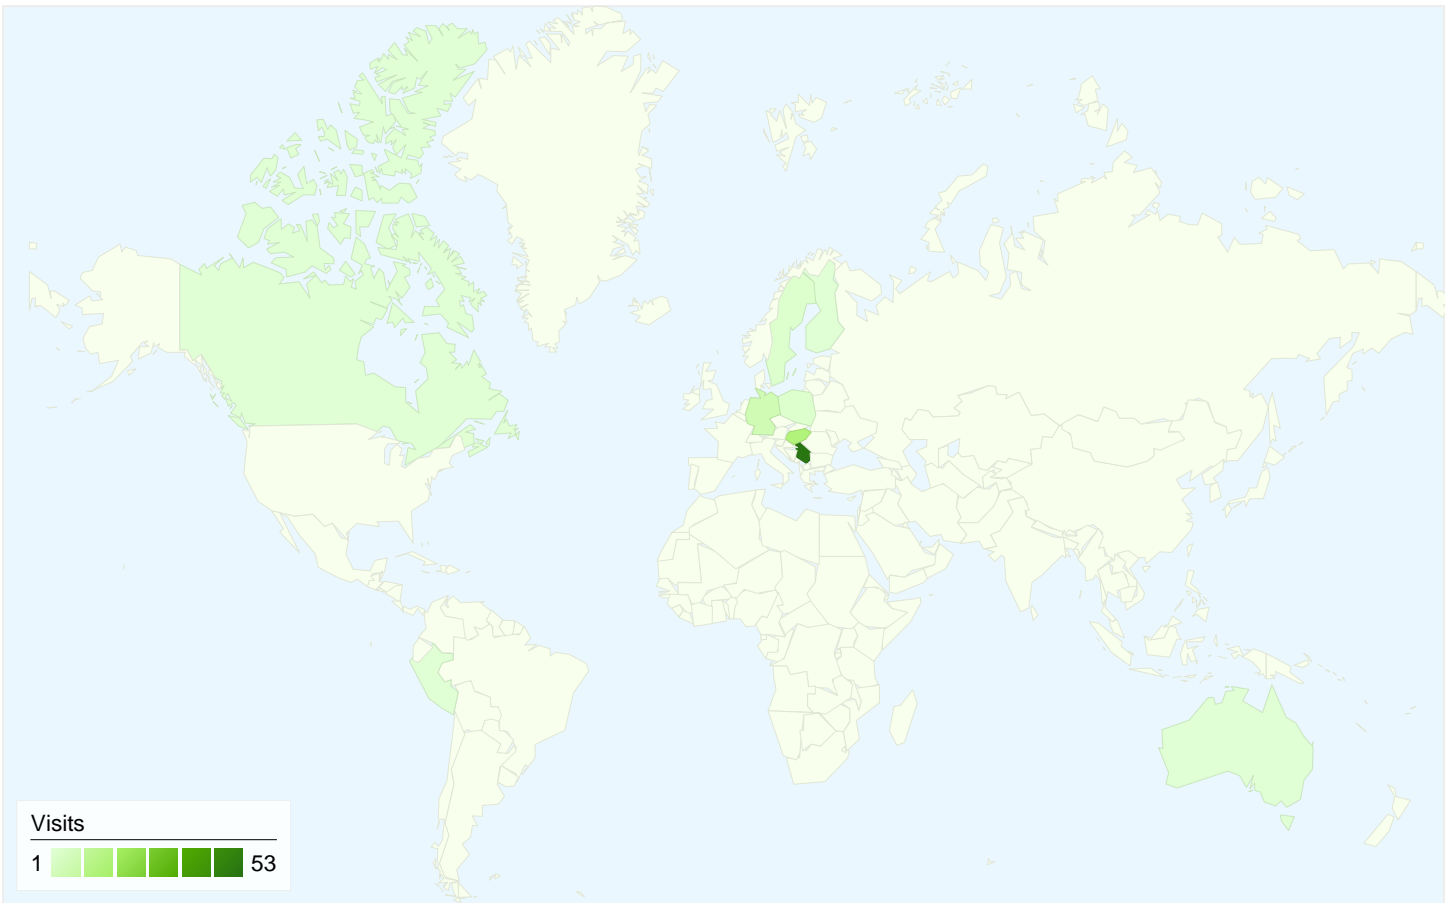

## 51 people visited this site

82 Visits

51 Absolute Unique Visitors

187 Pageviews

2.28 Average Pageviews

00:01:42 Time on Site

28.05% Bounce Rate

39.02% New Visits

## All traffic sources sent a total of 82 visits

## 82 visits came from 9 countries/territories

Site Usage

Country/Territory	Visits	Pages/Visit	Avg. Time on Site	% New Visits	Bounce Rate
<b>Visits</b> <b>82</b> % of Site Total: 100.00%	<b>Pages/Visit</b> <b>2.28</b> Site Avg: 2.28 (0.00%)	<b>Avg. Time on Site</b> <b>00:01:42</b> Site Avg: 00:01:42 (0.00%)	<b>% New Visits</b> <b>39.02%</b> Site Avg: 39.02% (0.00%)	<b>Bounce Rate</b> <b>28.05%</b> Site Avg: 28.05% (0.00%)	
Serbia	53	2.38	00:01:41	32.08%	28.30%
Hungary	15	2.13	00:02:35	60.00%	26.67%
Germany	6	2.50	00:00:16	0.00%	0.00%
Poland	2	1.50	00:00:05	50.00%	50.00%
Sweden	2	1.50	00:00:02	100.00%	50.00%
Australia	1	2.00	00:00:07	100.00%	0.00%
Canada	1	4.00	00:09:47	0.00%	0.00%
Finland	1	1.00	00:00:00	100.00%	100.00%
Peru	1	1.00	00:00:00	100.00%	100.00%