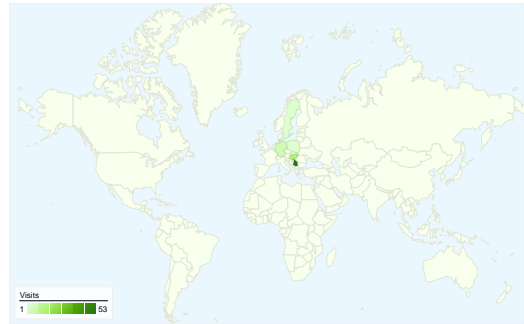

**Site Usage**

**82 Visits**

**28.05% Bounce Rate**

**187 Pageviews**

**00:01:42 Avg. Time on Site**

**2.28 Pages/Visit**

**39.02% % New Visits**

**Visitors Overview**

**Visitors**  
**51**

**Map Overlay**

**Traffic Sources Overview**

- **Search Engines**  
55.00 (67.07%)
- **Direct Traffic**  
20.00 (24.39%)
- **Referring Sites**  
7.00 (8.54%)

**Content Overview**

Pages	Pageviews	% Pageviews
/indexhu.html	93	49.73%
/	68	36.36%
/indexsr.html	21	11.23%
/index.html	2	1.07%
/translate_c?hl=en&sl=hu&tl=en	1	0.53%

## All traffic sources sent a total of 82 visits

## 82 visits came from 9 countries/territories

Site Usage

Country/Territory	Visits	Pages/Visit	Avg. Time on Site	% New Visits	Bounce Rate
<b>Visits</b> <b>82</b> % of Site Total: 100.00%	<b>Pages/Visit</b> <b>2.28</b> Site Avg: 2.28 (0.00%)	<b>Avg. Time on Site</b> <b>00:01:42</b> Site Avg: 00:01:42 (0.00%)	<b>% New Visits</b> <b>39.02%</b> Site Avg: 39.02% (0.00%)	<b>Bounce Rate</b> <b>28.05%</b> Site Avg: 28.05% (0.00%)	
Serbia	53	2.38	00:01:41	32.08%	28.30%
Hungary	15	2.13	00:02:35	60.00%	26.67%
Germany	6	2.50	00:00:16	0.00%	0.00%
Poland	2	1.50	00:00:05	50.00%	50.00%
Sweden	2	1.50	00:00:02	100.00%	50.00%
Australia	1	2.00	00:00:07	100.00%	0.00%
Canada	1	4.00	00:09:47	0.00%	0.00%
Finland	1	1.00	00:00:00	100.00%	100.00%
Peru	1	1.00	00:00:00	100.00%	100.00%