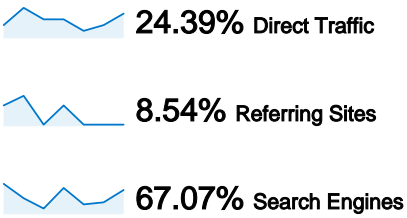

**Site Usage**

**82 Visits**

**28.05% Bounce Rate**

**187 Pageviews**

**00:01:42 Avg. Time on Site**

**2.28 Pages/Visit**

**39.02% % New Visits**

**Visitors Overview**

## 51 people visited this site

82 Visits

51 Absolute Unique Visitors

187 Pageviews

2.28 Average Pageviews

00:01:42 Time on Site

28.05% Bounce Rate

39.02% New Visits

## All traffic sources sent a total of 82 visits