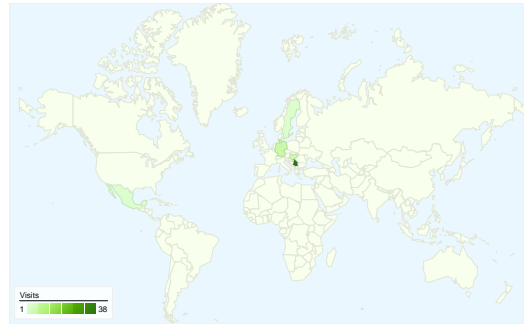

Site Usage

57 Visits

43.86% Bounce Rate

143 Pageviews

00:01:48 Avg. Time on Site

2.51 Pages/Visit

40.35% % New Visits

Visitors Overview

Visitors
41

Map Overlay

Traffic Sources Overview

- **Search Engines**
41.00 (71.93%)
- **Direct Traffic**
10.00 (17.54%)
- **Referring Sites**
6.00 (10.53%)

Content Overview

Pages	Pageviews	% Pageviews
/indexhu.html	75	52.45%
/	39	27.27%
/indexsr.html	21	14.69%
/index.html	4	2.80%
/indexde.html	2	1.40%

All traffic sources sent a total of 57 visits

Top Traffic Sources

Sources	Visits	% visits	Keywords	Visits	% visits
google (organic)	37	64.91%	bajsa	24	58.54%
(direct) ((none))	10	17.54%	bajsa .net	6	14.63%
search (organic)	3	5.26%	bajsa honlapja	6	14.63%
vajdasag.lap.hu (referral)	2	3.51%	bajsa stadt	1	2.44%
facebook.com (referral)	1	1.75%	bajša	1	2.44%

57 visits came from 9 countries/territories

Site Usage

Country/Territory	Visits	Pages/Visit	Avg. Time on Site	% New Visits	Bounce Rate
Visits 57 % of Site Total: 100.00%	Pages/Visit 2.51 Site Avg: 2.51 (0.00%)	Avg. Time on Site 00:01:48 Site Avg: 00:01:48 (0.00%)	% New Visits 42.11% Site Avg: 40.35% (4.35%)	Bounce Rate 43.86% Site Avg: 43.86% (0.00%)	
Serbia	38	2.47	00:01:16	31.58%	42.11%
Germany	6	3.33	00:03:00	33.33%	33.33%
Hungary	5	2.20	00:05:07	40.00%	40.00%
Sweden	2	1.50	00:00:57	100.00%	50.00%
Mexico	2	1.00	00:00:00	100.00%	100.00%
Uruguay	1	2.00	00:00:27	100.00%	0.00%
Canada	1	9.00	00:08:28	100.00%	0.00%
Austria	1	1.00	00:00:00	100.00%	100.00%
Croatia	1	1.00	00:00:00	100.00%	100.00%