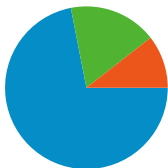

Traffic Sources Overview

- **Search Engines**
  41.00 (71.93%)
- **Direct Traffic**
  10.00 (17.54%)
- **Referring Sites**
  6.00 (10.53%)

Content Overview

Pages	Pageviews	% Pageviews
/indexhu.html	75	52.45%
/	39	27.27%
/indexsr.html	21	14.69%
/index.html	4	2.80%
/indexde.html	2	1.40%