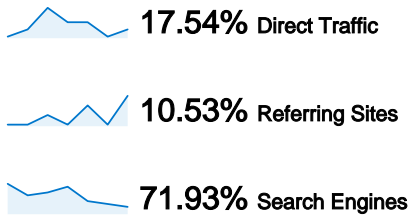

Top Traffic Sources

Sources	Visits	% visits	Keywords	Visits	% visits
google (organic)	37	64.91%	bajsa	24	58.54%
(direct) ((none))	10	17.54%	bajsa .net	6	14.63%
search (organic)	3	5.26%	bajsa honlapja	6	14.63%
vajdasag.lap.hu (referral)	2	3.51%	bajsa stadt	1	2.44%
facebook.com (referral)	1	1.75%	bajša	1	2.44%