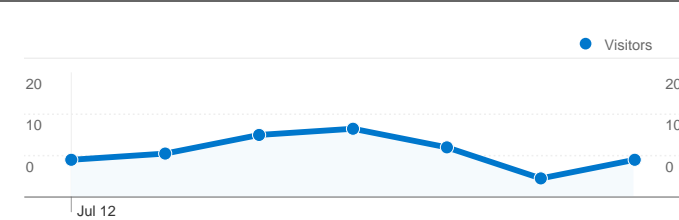

Site Usage

57 Visits

43.86% Bounce Rate

143 Pageviews

00:01:48 Avg. Time on Site

2.51 Pages/Visit

40.35% % New Visits

Visitors Overview

41 people visited this site

57 Visits

41 Absolute Unique Visitors

143 Pageviews

2.51 Average Pageviews

00:01:48 Time on Site

43.86% Bounce Rate

40.35% New Visits

57 visits came from 9 countries/territories

Site Usage

Country/Territory	Visits	Pages/Visit	Avg. Time on Site	% New Visits	Bounce Rate
Visits 57 % of Site Total: 100.00%	Pages/Visit 2.51 Site Avg: 2.51 (0.00%)	Avg. Time on Site 00:01:48 Site Avg: 00:01:48 (0.00%)	% New Visits 42.11% Site Avg: 40.35% (4.35%)	Bounce Rate 43.86% Site Avg: 43.86% (0.00%)	
Serbia	38	2.47	00:01:16	31.58%	42.11%
Germany	6	3.33	00:03:00	33.33%	33.33%
Hungary	5	2.20	00:05:07	40.00%	40.00%
Sweden	2	1.50	00:00:57	100.00%	50.00%
Mexico	2	1.00	00:00:00	100.00%	100.00%
Uruguay	1	2.00	00:00:27	100.00%	0.00%
Canada	1	9.00	00:08:28	100.00%	0.00%
Austria	1	1.00	00:00:00	100.00%	100.00%
Croatia	1	1.00	00:00:00	100.00%	100.00%

Pages on this site were viewed a total of 143 times

 143 Pageviews

 83 Unique Views

 43.86% Bounce Rate

Top Content

Pages	Pageviews	% Pageviews
/indexhu.html	75	52.45%
/	39	27.27%
/indexsr.html	21	14.69%
/index.html	4	2.80%
/indexde.html	2	1.40%