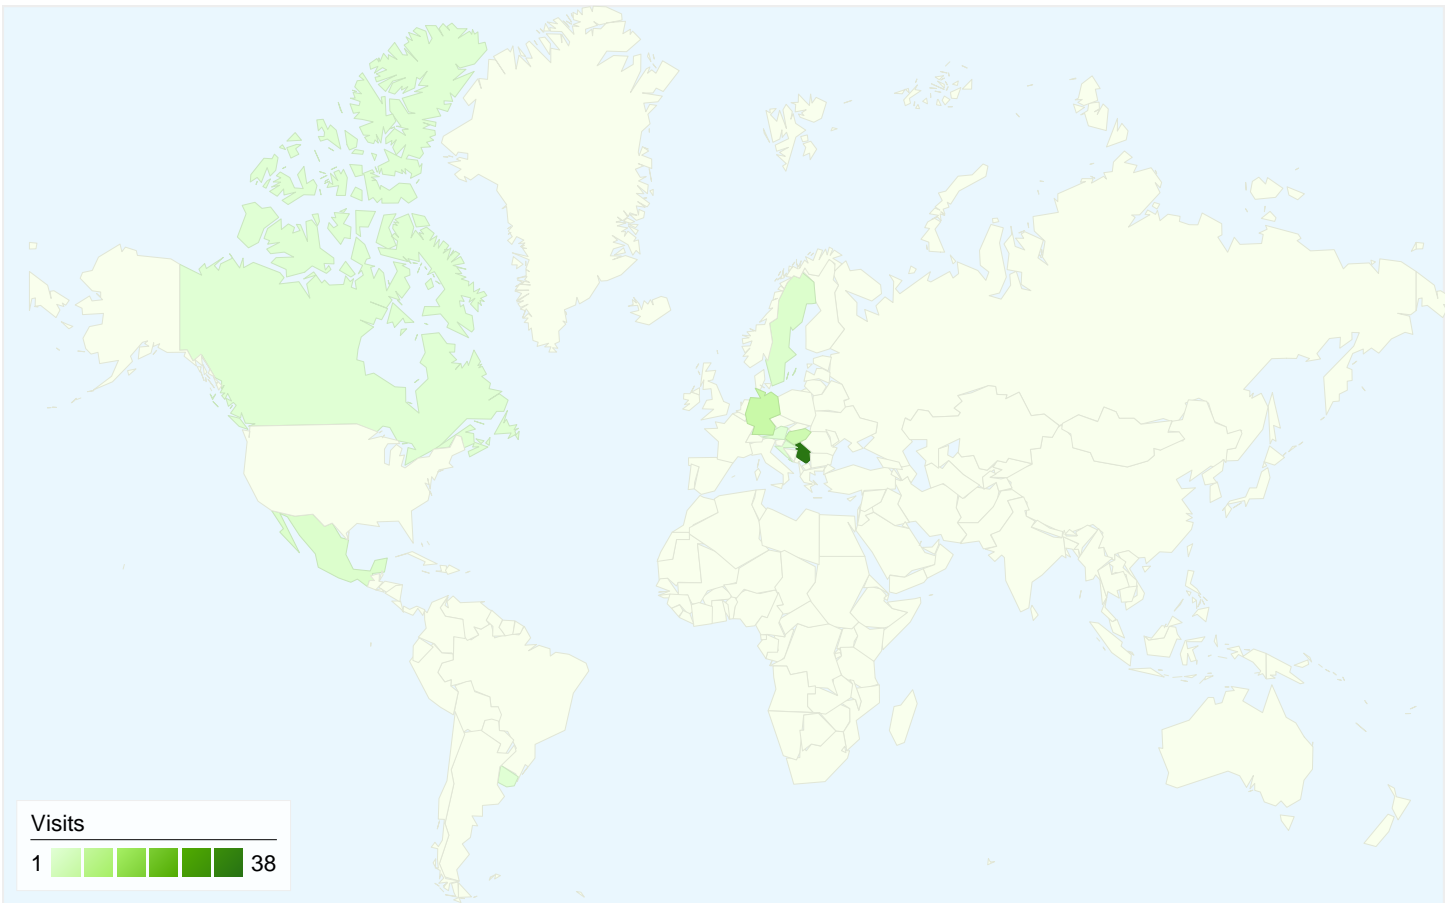

41 people visited this site

57 Visits

41 Absolute Unique Visitors

143 Pageviews

2.51 Average Pageviews

00:01:48 Time on Site

43.86% Bounce Rate

40.35% New Visits

All traffic sources sent a total of 57 visits

Top Traffic Sources

Sources	Visits	% visits	Keywords	Visits	% visits
google (organic)	37	64.91%	bajsa	24	58.54%
(direct) ((none))	10	17.54%	bajsa .net	6	14.63%
search (organic)	3	5.26%	bajsa honlapja	6	14.63%
vajdasag.lap.hu (referral)	2	3.51%	bajsa stadt	1	2.44%
facebook.com (referral)	1	1.75%	bajša	1	2.44%

57 visits came from 9 countries/territories

Site Usage

Country/Territory	Visits	Pages/Visit	Avg. Time on Site	% New Visits	Bounce Rate
Visits 57 % of Site Total: 100.00%	Pages/Visit 2.51 Site Avg: 2.51 (0.00%)	Avg. Time on Site 00:01:48 Site Avg: 00:01:48 (0.00%)	% New Visits 42.11% Site Avg: 40.35% (4.35%)	Bounce Rate 43.86% Site Avg: 43.86% (0.00%)	
Serbia	38	2.47	00:01:16	31.58%	42.11%
Germany	6	3.33	00:03:00	33.33%	33.33%
Hungary	5	2.20	00:05:07	40.00%	40.00%
Sweden	2	1.50	00:00:57	100.00%	50.00%
Mexico	2	1.00	00:00:00	100.00%	100.00%
Uruguay	1	2.00	00:00:27	100.00%	0.00%
Canada	1	9.00	00:08:28	100.00%	0.00%
Austria	1	1.00	00:00:00	100.00%	100.00%
Croatia	1	1.00	00:00:00	100.00%	100.00%