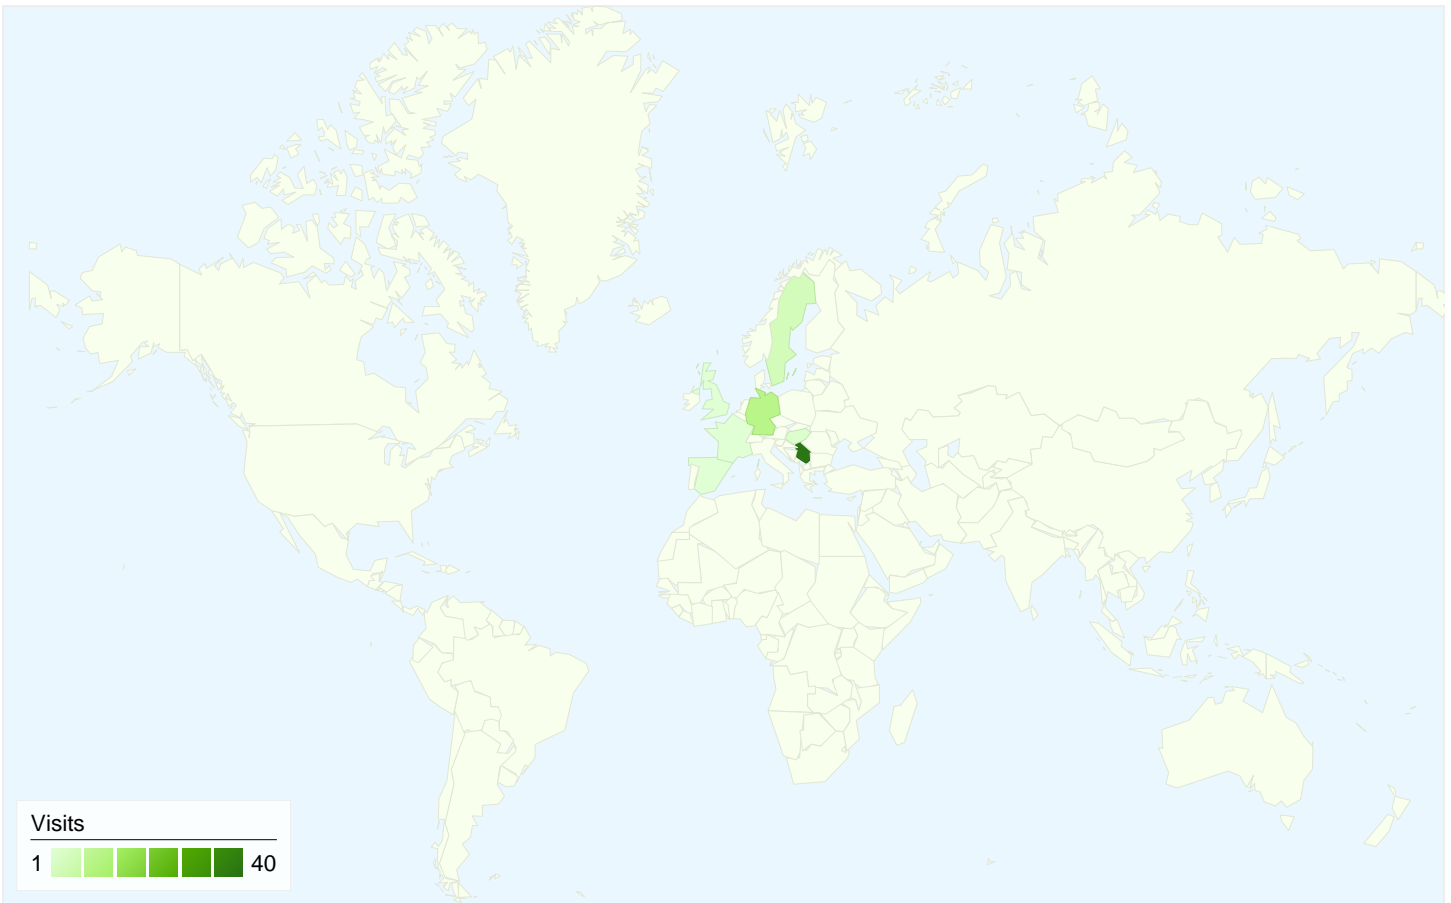

42 people visited this site

59 Visits

42 Absolute Unique Visitors

138 Pageviews

2.34 Average Pageviews

00:02:08 Time on Site

38.98% Bounce Rate

44.07% New Visits

All traffic sources sent a total of 59 visits

Top Traffic Sources

Sources	Visits	% visits	Keywords	Visits	% visits
google (organic)	39	66.10%	bajsa	20	47.62%
(direct) ((none))	8	13.56%	bajsa .net	6	14.29%
lancember.net (referral)	2	3.39%	www.bajsa.net	4	9.52%
vajdasag.lap.hu (referral)	2	3.39%	bajsa honlapja	3	7.14%
aol (organic)	1	1.69%	www.bajša.net	2	4.76%

59 visits came from 7 countries/territories

Site Usage

Country/Territory	Visits	Pages/Visit	Avg. Time on Site	% New Visits	Bounce Rate
Visits 59 % of Site Total: 100.00%	Pages/Visit 2.34 Site Avg: 2.34 (0.00%)	Avg. Time on Site 00:02:08 Site Avg: 00:02:08 (0.00%)	% New Visits 44.07% Site Avg: 44.07% (0.00%)	Bounce Rate 38.98% Site Avg: 38.98% (0.00%)	
Serbia	40	2.18	00:01:53	37.50%	40.00%
Germany	10	3.90	00:04:30	40.00%	10.00%
Sweden	4	1.50	00:00:12	100.00%	50.00%
Hungary	2	1.50	00:02:17	100.00%	50.00%
France	1	1.00	00:00:00	0.00%	100.00%
United Kingdom	1	1.00	00:00:00	100.00%	100.00%
Spain	1	1.00	00:00:00	0.00%	100.00%