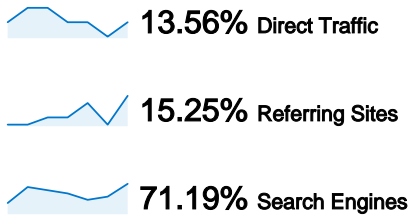

Top Traffic Sources

Sources	Visits	% visits	Keywords	Visits	% visits
google (organic)	39	66.10%	bajsa	20	47.62%
(direct) ((none))	8	13.56%	bajsa .net	6	14.29%
lancember.net (referral)	2	3.39%	www.bajsa.net	4	9.52%
vajdasag.lap.hu (referral)	2	3.39%	bajsa honlapja	3	7.14%
aol (organic)	1	1.69%	www.bajša.net	2	4.76%