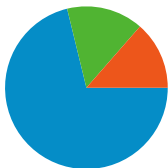

Traffic Sources Overview

- **Search Engines**
  42.00 (71.19%)
- **Referring Sites**
  9.00 (15.25%)
- **Direct Traffic**
  8.00 (13.56%)

Content Overview

Pages	Pageviews	% Pageviews
/indexhu.html	57	41.30%
/	37	26.81%
/indexsr.html	28	20.29%
/indexde.html	11	7.97%
/translate_c?hl=en&sl=hu&tl=de	1	0.72%