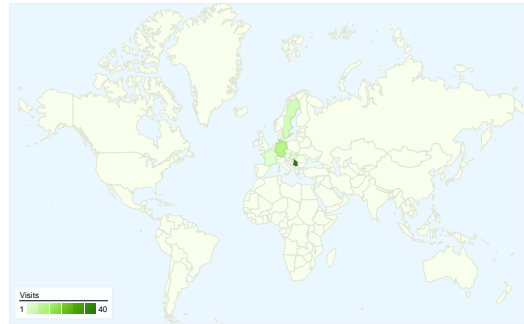

Visitors
42

Map Overlay

Traffic Sources Overview

- **Search Engines**
42.00 (71.19%)
- **Referring Sites**
9.00 (15.25%)
- **Direct Traffic**
8.00 (13.56%)

Content Overview

Pages	Pageviews	% Pageviews
/indexhu.html	57	41.30%
/	37	26.81%
/indexsr.html	28	20.29%
/indexde.html	11	7.97%
/translate_c?hl=en&sl=hu&tl=de	1	0.72%

42 people visited this site

59 Visits

42 Absolute Unique Visitors

138 Pageviews

2.34 Average Pageviews

00:02:08 Time on Site

38.98% Bounce Rate

44.07% New Visits

All traffic sources sent a total of 59 visits

Top Traffic Sources

Sources	Visits	% visits	Keywords	Visits	% visits
google (organic)	39	66.10%	bajsa	20	47.62%
(direct) ((none))	8	13.56%	bajsa .net	6	14.29%
lancember.net (referral)	2	3.39%	www.bajsa.net	4	9.52%
vajdasag.lap.hu (referral)	2	3.39%	bajsa honlapja	3	7.14%
aol (organic)	1	1.69%	www.bajša.net	2	4.76%

59 visits came from 7 countries/territories

Site Usage

Country/Territory	Visits	Pages/Visit	Avg. Time on Site	% New Visits	Bounce Rate
Visits 59 % of Site Total: 100.00%	Pages/Visit 2.34 Site Avg: 2.34 (0.00%)	Avg. Time on Site 00:02:08 Site Avg: 00:02:08 (0.00%)	% New Visits 44.07% Site Avg: 44.07% (0.00%)	Bounce Rate 38.98% Site Avg: 38.98% (0.00%)	
Serbia	40	2.18	00:01:53	37.50%	40.00%
Germany	10	3.90	00:04:30	40.00%	10.00%
Sweden	4	1.50	00:00:12	100.00%	50.00%
Hungary	2	1.50	00:02:17	100.00%	50.00%
France	1	1.00	00:00:00	0.00%	100.00%
United Kingdom	1	1.00	00:00:00	100.00%	100.00%
Spain	1	1.00	00:00:00	0.00%	100.00%