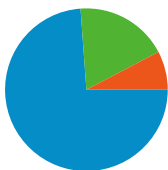

Traffic Sources Overview

- **Search Engines**
  48.00 (73.85%)
- **Direct Traffic**
  12.00 (18.46%)
- **Referring Sites**
  5.00 (7.69%)

Content Overview

Pages	Pageviews	% Pageviews
/indexhu.html	62	40.79%
/	43	28.29%
/indexsr.html	35	23.03%
/indexde.html	7	4.61%
/index.html	4	2.63%