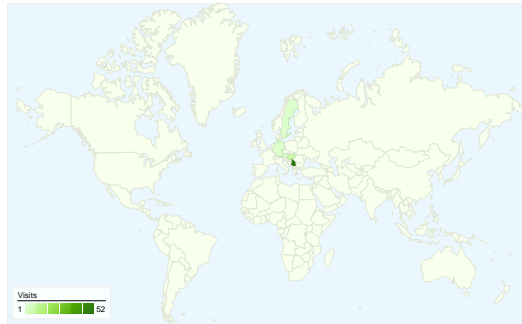

**Site Usage**

**65 Visits**

**33.85% Bounce Rate**

**152 Pageviews**

**00:02:15 Avg. Time on Site**

**2.34 Pages/Visit**

**60.00% % New Visits**

**Visitors Overview**

**Visitors**  
**50**

**Map Overlay**

**Traffic Sources Overview**

- **Search Engines**  
48.00 (73.85%)
- **Direct Traffic**  
12.00 (18.46%)
- **Referring Sites**  
5.00 (7.69%)

**Content Overview**

Pages	Pageviews	% Pageviews
/indexhu.html	62	40.79%
/	43	28.29%
/indexsr.html	35	23.03%
/indexde.html	7	4.61%
/index.html	4	2.63%

## All traffic sources sent a total of 65 visits

## 65 visits came from 6 countries/territories

Site Usage

<b>Visits</b> <b>65</b> % of Site Total: 100.00%	<b>Pages/Visit</b> <b>2.34</b> Site Avg: 2.34 (0.00%)	<b>Avg. Time on Site</b> <b>00:02:15</b> Site Avg: 00:02:15 (0.00%)	<b>% New Visits</b> <b>60.00%</b> Site Avg: 60.00% (0.00%)	<b>Bounce Rate</b> <b>33.85%</b> Site Avg: 33.85% (0.00%)	
Country/Territory	Visits	Pages/Visit	Avg. Time on Site	% New Visits	Bounce Rate
Serbia	52	2.35	00:01:53	55.77%	32.69%
Hungary	7	2.29	00:03:26	100.00%	42.86%
Sweden	2	1.00	00:00:00	50.00%	100.00%
Germany	2	2.00	00:00:03	0.00%	0.00%
Austria	1	6.00	00:23:01	100.00%	0.00%
Japan	1	2.00	00:00:53	100.00%	0.00%