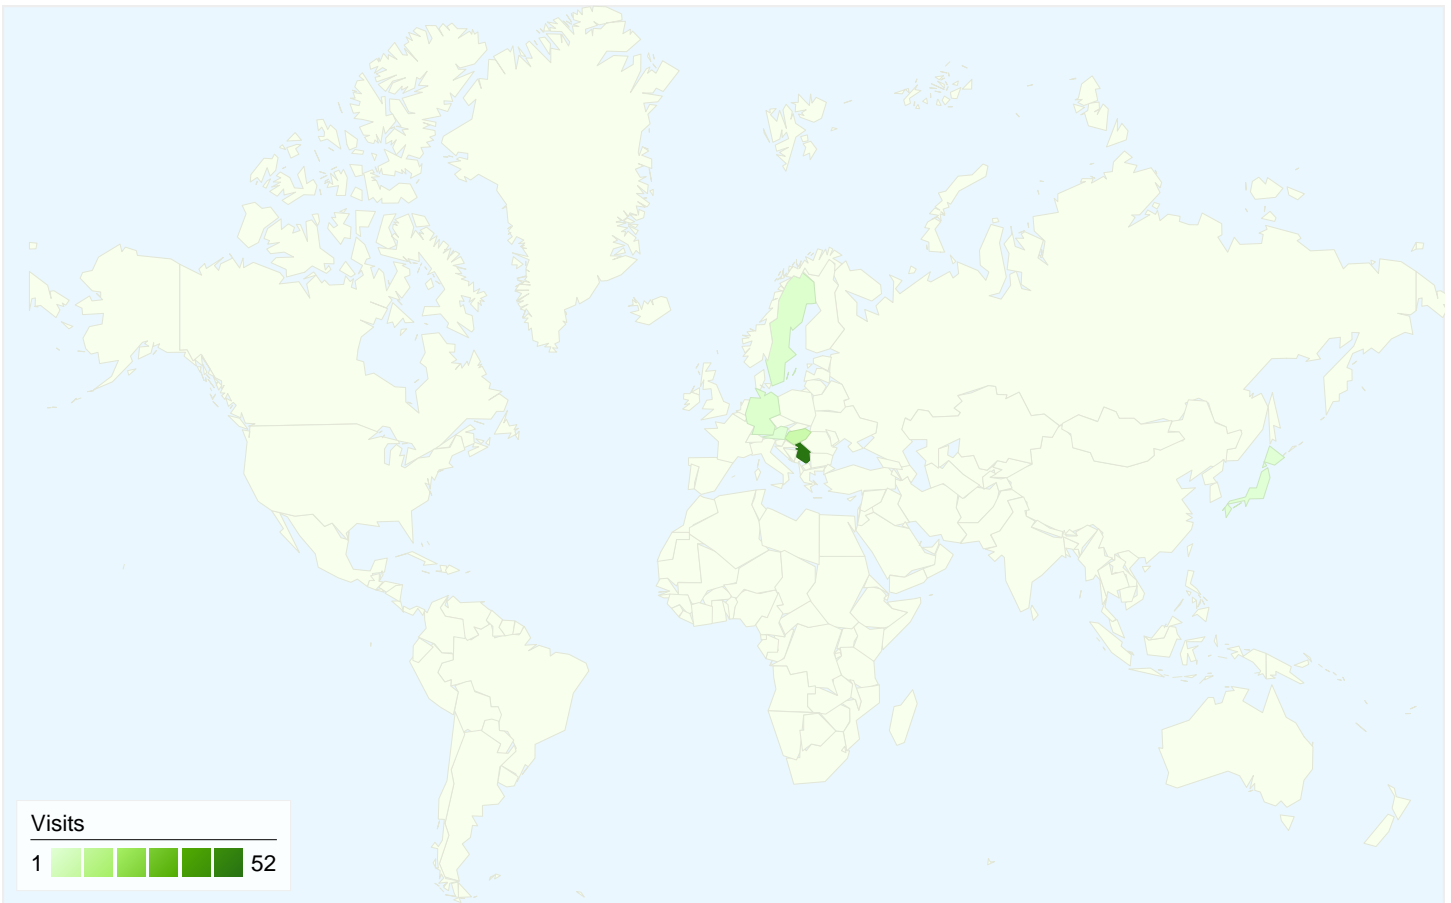

## All traffic sources sent a total of 65 visits

## 65 visits came from 6 countries/territories

Site Usage

<b>Visits</b> <b>65</b> % of Site Total: 100.00%	<b>Pages/Visit</b> <b>2.34</b> Site Avg: 2.34 (0.00%)	<b>Avg. Time on Site</b> <b>00:02:15</b> Site Avg: 00:02:15 (0.00%)	<b>% New Visits</b> <b>60.00%</b> Site Avg: 60.00% (0.00%)	<b>Bounce Rate</b> <b>33.85%</b> Site Avg: 33.85% (0.00%)	
Country/Territory	Visits	Pages/Visit	Avg. Time on Site	% New Visits	Bounce Rate
Serbia	52	2.35	00:01:53	55.77%	32.69%
Hungary	7	2.29	00:03:26	100.00%	42.86%
Sweden	2	1.00	00:00:00	50.00%	100.00%
Germany	2	2.00	00:00:03	0.00%	0.00%
Austria	1	6.00	00:23:01	100.00%	0.00%
Japan	1	2.00	00:00:53	100.00%	0.00%