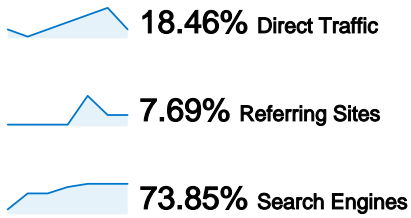

**Site Usage**

**65 Visits**

**33.85% Bounce Rate**

**152 Pageviews**

**00:02:15 Avg. Time on Site**

**2.34 Pages/Visit**

**60.00% % New Visits**

**Visitors Overview**

**Visitors**  
**50**

**Map Overlay**

**Traffic Sources Overview**

- **Search Engines**  
48.00 (73.85%)
- **Direct Traffic**  
12.00 (18.46%)
- **Referring Sites**  
5.00 (7.69%)

**Content Overview**

Pages	Pageviews	% Pageviews
/indexhu.html	62	40.79%
/	43	28.29%
/indexsr.html	35	23.03%
/indexde.html	7	4.61%
/index.html	4	2.63%

## 50 people visited this site

65 Visits

50 Absolute Unique Visitors

152 Pageviews

2.34 Average Pageviews

00:02:15 Time on Site

33.85% Bounce Rate

60.00% New Visits

## All traffic sources sent a total of 65 visits