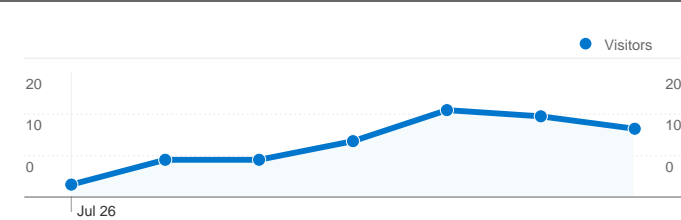

**Site Usage**

**65 Visits**

**33.85% Bounce Rate**

**152 Pageviews**

**00:02:15 Avg. Time on Site**

**2.34 Pages/Visit**

**60.00% % New Visits**

**Visitors Overview**

## 50 people visited this site

65 Visits

50 Absolute Unique Visitors

152 Pageviews

2.34 Average Pageviews

00:02:15 Time on Site

33.85% Bounce Rate

60.00% New Visits

## All traffic sources sent a total of 65 visits

Pages on this site were viewed a total of 152 times

152 Pageviews

101 Unique Views

33.85% Bounce Rate