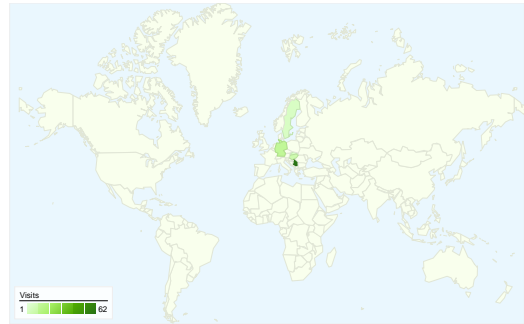

Site Usage

96 Visits

27.08% Bounce Rate

226 Pageviews

00:01:15 Avg. Time on Site

2.35 Pages/Visit

48.96% % New Visits

Visitors Overview

Visitors
72

Map Overlay

Traffic Sources Overview

- **Search Engines**
67.00 (69.79%)
- **Direct Traffic**
17.00 (17.71%)
- **Referring Sites**
12.00 (12.50%)

Content Overview

Pages	Pageviews	% Pageviews
/	87	38.50%
/indexhu.html	76	33.63%
/indexsr.html	45	19.91%
/index.html	7	3.10%
/indexde.html	5	2.21%

All traffic sources sent a total of 96 visits

-  17.71% Direct Traffic
-  12.50% Referring Sites
-  69.79% Search Engines

- Search Engines
67.00 (69.79%)
- Direct Traffic
17.00 (17.71%)
- Referring Sites
12.00 (12.50%)

96 visits came from 11 countries/territories

Site Usage

Country/Territory	Visits	Pages/Visit	Avg. Time on Site	% New Visits	Bounce Rate
Visits 96 % of Site Total: 100.00%	Pages/Visit 2.35 Site Avg: 2.35 (0.00%)	Avg. Time on Site 00:01:15 Site Avg: 00:01:15 (0.00%)	% New Visits 48.96% Site Avg: 48.96% (0.00%)	Bounce Rate 27.08% Site Avg: 27.08% (0.00%)	
Serbia	62	2.27	00:01:13	43.55%	24.19%
Germany	12	2.92	00:01:59	16.67%	0.00%
Hungary	8	3.25	00:01:16	100.00%	25.00%
Sweden	4	1.50	00:00:03	75.00%	75.00%
Slovakia	3	1.00	00:00:00	100.00%	100.00%
Canada	2	4.00	00:04:47	0.00%	0.00%
Austria	1	2.00	00:00:06	100.00%	0.00%
Chile	1	1.00	00:00:00	100.00%	100.00%
Switzerland	1	1.00	00:00:00	100.00%	100.00%