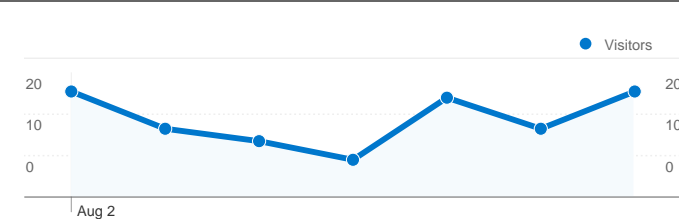

Site Usage

96 Visits

27.08% Bounce Rate

226 Pageviews

00:01:15 Avg. Time on Site

2.35 Pages/Visit

48.96% % New Visits

Visitors Overview

72 people visited this site

96 Visits

72 Absolute Unique Visitors

226 Pageviews

2.35 Average Pageviews

00:01:15 Time on Site

27.08% Bounce Rate

48.96% New Visits

All traffic sources sent a total of 96 visits

-  17.71% Direct Traffic
-  12.50% Referring Sites
-  69.79% Search Engines

- Search Engines
67.00 (69.79%)
- Direct Traffic
17.00 (17.71%)
- Referring Sites
12.00 (12.50%)

96 visits came from 11 countries/territories

Site Usage

Country/Territory	Visits	Pages/Visit	Avg. Time on Site	% New Visits	Bounce Rate
Visits 96 % of Site Total: 100.00%	Pages/Visit 2.35 Site Avg: 2.35 (0.00%)	Avg. Time on Site 00:01:15 Site Avg: 00:01:15 (0.00%)	% New Visits 48.96% Site Avg: 48.96% (0.00%)	Bounce Rate 27.08% Site Avg: 27.08% (0.00%)	
Serbia	62	2.27	00:01:13	43.55%	24.19%
Germany	12	2.92	00:01:59	16.67%	0.00%
Hungary	8	3.25	00:01:16	100.00%	25.00%
Sweden	4	1.50	00:00:03	75.00%	75.00%
Slovakia	3	1.00	00:00:00	100.00%	100.00%
Canada	2	4.00	00:04:47	0.00%	0.00%
Austria	1	2.00	00:00:06	100.00%	0.00%
Chile	1	1.00	00:00:00	100.00%	100.00%
Switzerland	1	1.00	00:00:00	100.00%	100.00%