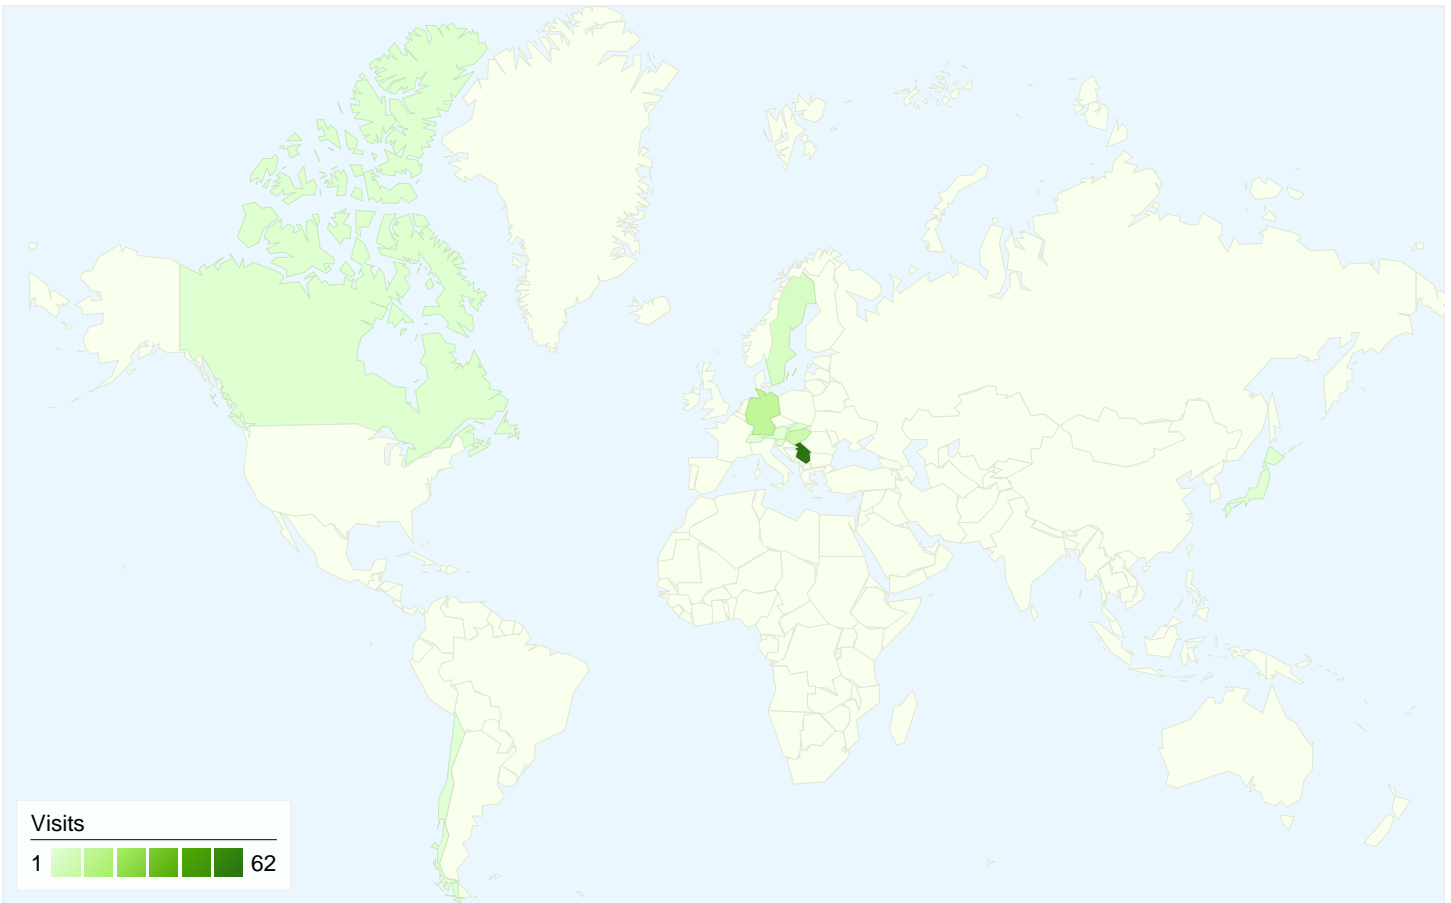

All traffic sources sent a total of 96 visits

-  17.71% Direct Traffic
-  12.50% Referring Sites
-  69.79% Search Engines

- Search Engines
67.00 (69.79%)
- Direct Traffic
17.00 (17.71%)
- Referring Sites
12.00 (12.50%)

96 visits came from 11 countries/territories

Site Usage

Country/Territory	Visits	Pages/Visit	Avg. Time on Site	% New Visits	Bounce Rate
Visits 96 % of Site Total: 100.00%	Pages/Visit 2.35 Site Avg: 2.35 (0.00%)	Avg. Time on Site 00:01:15 Site Avg: 00:01:15 (0.00%)	% New Visits 48.96% Site Avg: 48.96% (0.00%)	Bounce Rate 27.08% Site Avg: 27.08% (0.00%)	
Serbia	62	2.27	00:01:13	43.55%	24.19%
Germany	12	2.92	00:01:59	16.67%	0.00%
Hungary	8	3.25	00:01:16	100.00%	25.00%
Sweden	4	1.50	00:00:03	75.00%	75.00%
Slovakia	3	1.00	00:00:00	100.00%	100.00%
Canada	2	4.00	00:04:47	0.00%	0.00%
Austria	1	2.00	00:00:06	100.00%	0.00%
Chile	1	1.00	00:00:00	100.00%	100.00%
Switzerland	1	1.00	00:00:00	100.00%	100.00%