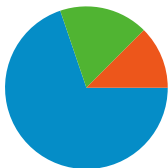

Traffic Sources Overview

- **Search Engines**
  67.00 (69.79%)
- **Direct Traffic**
  17.00 (17.71%)
- **Referring Sites**
  12.00 (12.50%)

Content Overview

Pages	Pageviews	% Pageviews
/	87	38.50%
/indexhu.html	76	33.63%
/indexsr.html	45	19.91%
/index.html	7	3.10%
/indexde.html	5	2.21%