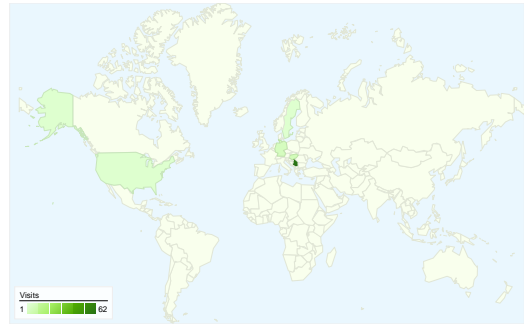

Site Usage

79 Visits

37.97% Bounce Rate

228 Pageviews

00:03:05 Avg. Time on Site

2.89 Pages/Visit

51.90% % New Visits

Visitors Overview

Visitors
62

Map Overlay

Traffic Sources Overview

- **Search Engines**
54.00 (68.35%)
- **Direct Traffic**
15.00 (18.99%)
- **Referring Sites**
10.00 (12.66%)

Content Overview

Pages	Pageviews	% Pageviews
/indexhu.html	107	46.93%
/	67	29.39%
/indexsr.html	42	18.42%
/translate_c?hl=en&sl=hu&tl=en	5	2.19%
/index.html	5	2.19%

62 people visited this site

79 Visits

62 Absolute Unique Visitors

228 Pageviews

2.89 Average Pageviews

00:03:05 Time on Site

37.97% Bounce Rate

51.90% New Visits

79 visits came from 7 countries/territories

Site Usage

Country/Territory	Visits	Pages/Visit	Avg. Time on Site	% New Visits	Bounce Rate
Serbia	62	2.48	00:02:26	50.00%	43.55%
Hungary	6	6.83	00:05:10	83.33%	0.00%
Germany	5	3.80	00:07:23	0.00%	0.00%
United States	2	4.00	00:10:38	50.00%	0.00%
Sweden	2	1.00	00:00:00	100.00%	100.00%
United Kingdom	1	3.00	00:02:45	100.00%	0.00%
(not set)	1	1.00	00:00:00	100.00%	100.00%