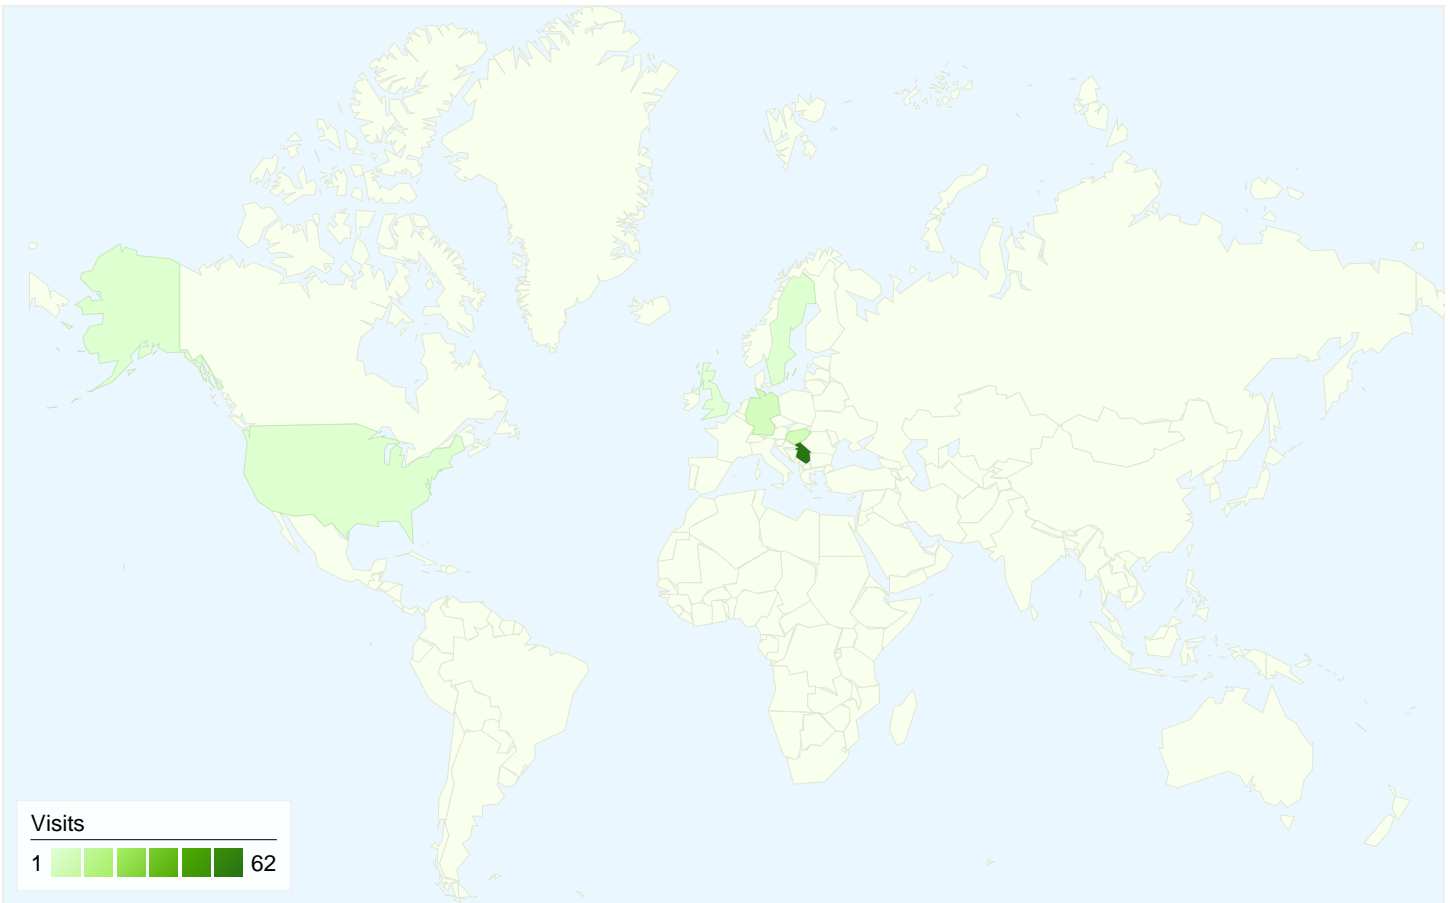

62 people visited this site

79 Visits

62 Absolute Unique Visitors

228 Pageviews

2.89 Average Pageviews

00:03:05 Time on Site

37.97% Bounce Rate

51.90% New Visits

All traffic sources sent a total of 79 visits

Top Traffic Sources

Sources	Visits	% visits	Keywords	Visits	% visits
google (organic)	51	64.56%	bajsa	31	57.41%
(direct) ((none))	15	18.99%	bajša	6	11.11%
vajdasag.lap.hu (referral)	3	3.80%	bajsa .net	5	9.26%
en.wikipedia.org (referral)	2	2.53%	bajsa honlapja	4	7.41%
search (organic)	2	2.53%	bajsa.com	3	5.56%

79 visits came from 7 countries/territories

Site Usage

Country/Territory	Visits	Pages/Visit	Avg. Time on Site	% New Visits	Bounce Rate
Serbia	62	2.48	00:02:26	50.00%	43.55%
Hungary	6	6.83	00:05:10	83.33%	0.00%
Germany	5	3.80	00:07:23	0.00%	0.00%
United States	2	4.00	00:10:38	50.00%	0.00%
Sweden	2	1.00	00:00:00	100.00%	100.00%
United Kingdom	1	3.00	00:02:45	100.00%	0.00%
(not set)	1	1.00	00:00:00	100.00%	100.00%