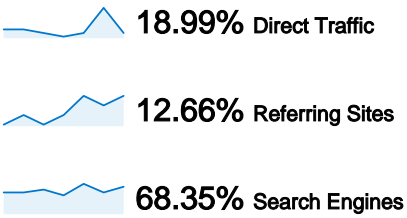

Top Traffic Sources

Sources	Visits	% visits	Keywords	Visits	% visits
google (organic)	51	64.56%	bajsa	31	57.41%
(direct) ((none))	15	18.99%	bajša	6	11.11%
vajdasag.lap.hu (referral)	3	3.80%	bajsa .net	5	9.26%
en.wikipedia.org (referral)	2	2.53%	bajsa honlapja	4	7.41%
search (organic)	2	2.53%	bajsa.com	3	5.56%