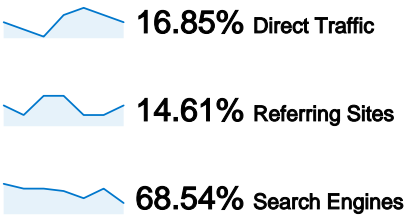

**Site Usage**

**89** Visits

**31.46%** Bounce Rate

**280** Pageviews

**00:06:51** Avg. Time on Site

**3.15** Pages/Visit

**42.70%** % New Visits

**Visitors Overview**

## 66 people visited this site

89 Visits

66 Absolute Unique Visitors

280 Pageviews

3.15 Average Pageviews

00:06:51 Time on Site

31.46% Bounce Rate

42.70% New Visits

## All traffic sources sent a total of 89 visits

<span style="color: blue;">■</span> Search Engines	61.00 (68.54%)
<span style="color: green;">■</span> Direct Traffic	15.00 (16.85%)
<span style="color: orange;">■</span> Referring Sites	13.00 (14.61%)

## 89 visits came from 9 countries/territories

Site Usage

Country/Territory	Visits	Pages/Visit	Avg. Time on Site	% New Visits	Bounce Rate
Serbia	67	3.21	00:03:22	37.31%	28.36%
Germany	5	2.80	01:05:13	0.00%	0.00%
Sweden	5	1.00	00:00:00	100.00%	100.00%
Hungary	4	2.25	00:00:46	50.00%	0.00%
Canada	3	10.33	00:18:20	33.33%	0.00%
United States	2	1.00	00:00:00	100.00%	100.00%
Russia	1	1.00	00:00:00	100.00%	100.00%
Slovenia	1	2.00	00:00:02	100.00%	0.00%
Denmark	1	1.00	00:00:00	100.00%	100.00%