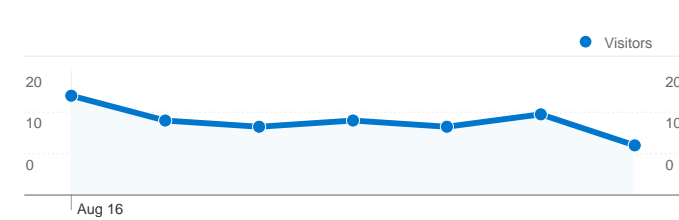

**Site Usage**

**89** Visits

**31.46%** Bounce Rate

**280** Pageviews

**00:06:51** Avg. Time on Site

**3.15** Pages/Visit

**42.70%** % New Visits

**Visitors Overview**

## 66 people visited this site

89 Visits

66 Absolute Unique Visitors

280 Pageviews

3.15 Average Pageviews

00:06:51 Time on Site

31.46% Bounce Rate

42.70% New Visits

## 89 visits came from 9 countries/territories

Site Usage

Country/Territory	Visits	Pages/Visit	Avg. Time on Site	% New Visits	Bounce Rate
Serbia	67	3.21	00:03:22	37.31%	28.36%
Germany	5	2.80	01:05:13	0.00%	0.00%
Sweden	5	1.00	00:00:00	100.00%	100.00%
Hungary	4	2.25	00:00:46	50.00%	0.00%
Canada	3	10.33	00:18:20	33.33%	0.00%
United States	2	1.00	00:00:00	100.00%	100.00%
Russia	1	1.00	00:00:00	100.00%	100.00%
Slovenia	1	2.00	00:00:02	100.00%	0.00%
Denmark	1	1.00	00:00:00	100.00%	100.00%

**Pages on this site were viewed a total of 280 times**

280 Pageviews

145 Unique Views

31.46% Bounce Rate