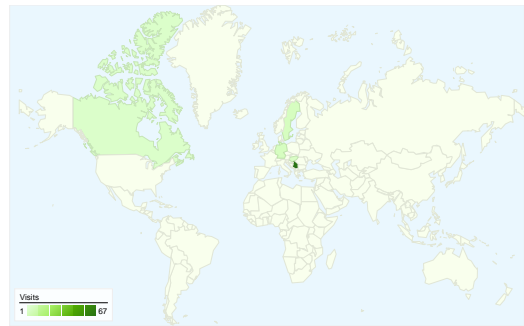

**Site Usage**

**89** Visits

**31.46%** Bounce Rate

**280** Pageviews

**00:06:51** Avg. Time on Site

**3.15** Pages/Visit

**42.70%** % New Visits

**Visitors Overview**

**Visitors**  
**66**

**Map Overlay**

**Traffic Sources Overview**

- **Search Engines**  
61.00 (68.54%)
- **Direct Traffic**  
15.00 (16.85%)
- **Referring Sites**  
13.00 (14.61%)

**Content Overview**

Pages	Pageviews	% Pageviews
/indexhu.html	107	38.21%
/	85	30.36%
/indexsr.html	78	27.86%
/index.html	7	2.50%
/translate_c?hl=en&sl=hu&tl=en	1	0.36%

## All traffic sources sent a total of 89 visits

<span style="color: blue;">■</span> Search Engines	61.00 (68.54%)
<span style="color: green;">■</span> Direct Traffic	15.00 (16.85%)
<span style="color: orange;">■</span> Referring Sites	13.00 (14.61%)

## 89 visits came from 9 countries/territories

Site Usage

Country/Territory	Visits	Pages/Visit	Avg. Time on Site	% New Visits	Bounce Rate
Serbia	67	3.21	00:03:22	37.31%	28.36%
Germany	5	2.80	01:05:13	0.00%	0.00%
Sweden	5	1.00	00:00:00	100.00%	100.00%
Hungary	4	2.25	00:00:46	50.00%	0.00%
Canada	3	10.33	00:18:20	33.33%	0.00%
United States	2	1.00	00:00:00	100.00%	100.00%
Russia	1	1.00	00:00:00	100.00%	100.00%
Slovenia	1	2.00	00:00:02	100.00%	0.00%
Denmark	1	1.00	00:00:00	100.00%	100.00%