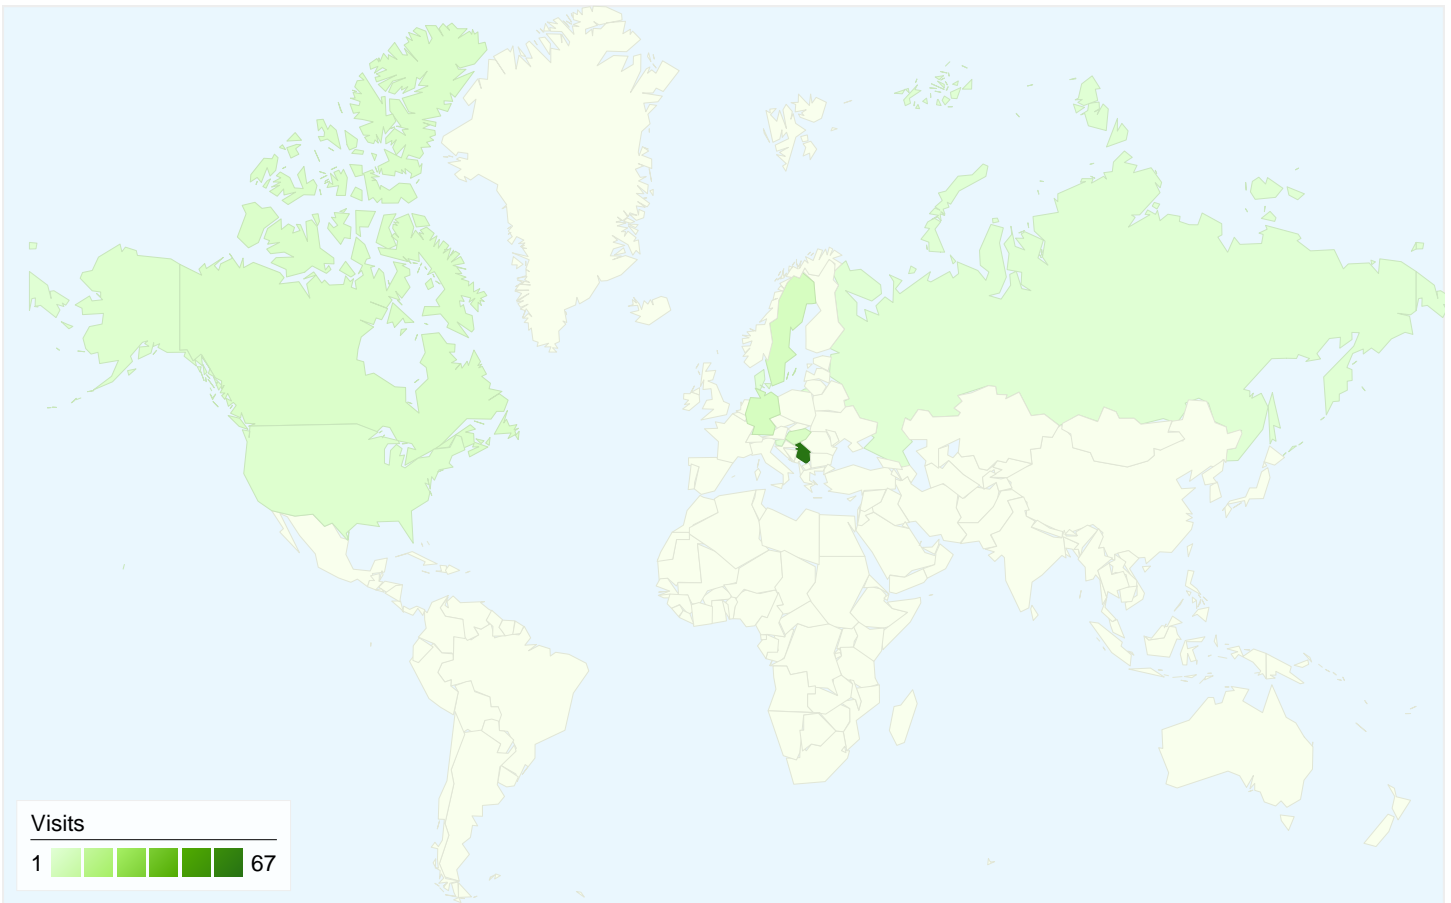

## 66 people visited this site

89 Visits

66 Absolute Unique Visitors

280 Pageviews

3.15 Average Pageviews

00:06:51 Time on Site

31.46% Bounce Rate

42.70% New Visits

## All traffic sources sent a total of 89 visits

<span style="color: blue;">■</span> Search Engines	61.00 (68.54%)
<span style="color: green;">■</span> Direct Traffic	15.00 (16.85%)
<span style="color: orange;">■</span> Referring Sites	13.00 (14.61%)

## 89 visits came from 9 countries/territories

Site Usage

Country/Territory	Visits	Pages/Visit	Avg. Time on Site	% New Visits	Bounce Rate
Serbia	67	3.21	00:03:22	37.31%	28.36%
Germany	5	2.80	01:05:13	0.00%	0.00%
Sweden	5	1.00	00:00:00	100.00%	100.00%
Hungary	4	2.25	00:00:46	50.00%	0.00%
Canada	3	10.33	00:18:20	33.33%	0.00%
United States	2	1.00	00:00:00	100.00%	100.00%
Russia	1	1.00	00:00:00	100.00%	100.00%
Slovenia	1	2.00	00:00:02	100.00%	0.00%
Denmark	1	1.00	00:00:00	100.00%	100.00%