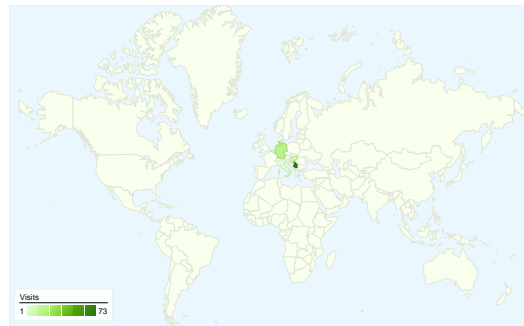

Site Usage

111 Visits

36.04% Bounce Rate

285 Pageviews

00:02:50 Avg. Time on Site

2.57 Pages/Visit

43.24% % New Visits

Visitors Overview

Visitors
71

Map Overlay

Traffic Sources Overview

- **Search Engines**
70.00 (63.06%)
- **Direct Traffic**
34.00 (30.63%)
- **Referring Sites**
7.00 (6.31%)

Content Overview

Pages	Pageviews	% Pageviews
/indexhu.html	109	38.25%
/indexsr.html	85	29.82%
/	83	29.12%
/index.html	4	1.40%
/indexde.html	2	0.70%

All traffic sources sent a total of 111 visits

-  30.63% Direct Traffic
-  6.31% Referring Sites
-  63.06% Search Engines

- Search Engines
70.00 (63.06%)
- Direct Traffic
34.00 (30.63%)
- Referring Sites
7.00 (6.31%)

111 visits came from 11 countries/territories

Site Usage

Country/Territory	Visits	Pages/Visit	Avg. Time on Site	% New Visits	Bounce Rate
Visits 111 % of Site Total: 100.00%	Pages/Visit 2.57 Site Avg: 2.57 (0.00%)	Avg. Time on Site 00:02:50 Site Avg: 00:02:50 (0.00%)	% New Visits 43.24% Site Avg: 43.24% (0.00%)	Bounce Rate 36.04% Site Avg: 36.04% (0.00%)	
Serbia	73	2.42	00:01:43	43.84%	32.88%
Germany	18	4.11	00:07:53	16.67%	11.11%
Hungary	9	2.22	00:03:28	33.33%	66.67%
Belgium	2	1.00	00:00:00	100.00%	100.00%
Italy	2	1.00	00:00:00	100.00%	100.00%
Sweden	2	1.00	00:00:00	100.00%	100.00%
Austria	1	2.00	00:14:48	100.00%	0.00%
France	1	2.00	00:01:26	100.00%	0.00%
Macedonia [FYROM]	1	2.00	00:00:02	100.00%	0.00%