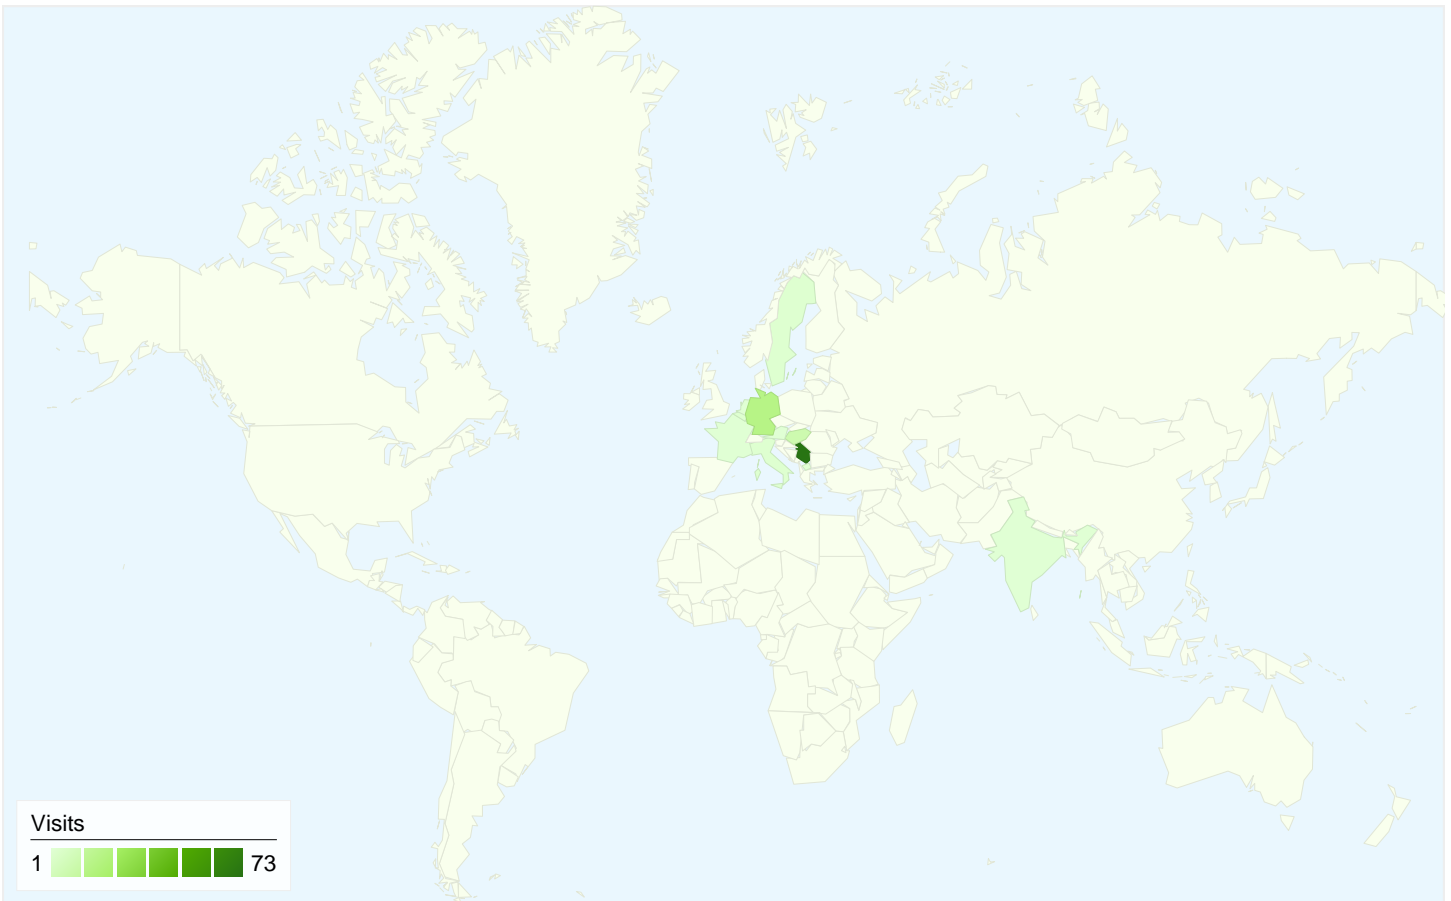

All traffic sources sent a total of 111 visits

-  30.63% Direct Traffic
-  6.31% Referring Sites
-  63.06% Search Engines

- Search Engines
70.00 (63.06%)
- Direct Traffic
34.00 (30.63%)
- Referring Sites
7.00 (6.31%)

111 visits came from 11 countries/territories

Site Usage

Country/Territory	Visits	Pages/Visit	Avg. Time on Site	% New Visits	Bounce Rate
Visits 111 % of Site Total: 100.00%	Pages/Visit 2.57 Site Avg: 2.57 (0.00%)	Avg. Time on Site 00:02:50 Site Avg: 00:02:50 (0.00%)	% New Visits 43.24% Site Avg: 43.24% (0.00%)	Bounce Rate 36.04% Site Avg: 36.04% (0.00%)	
Serbia	73	2.42	00:01:43	43.84%	32.88%
Germany	18	4.11	00:07:53	16.67%	11.11%
Hungary	9	2.22	00:03:28	33.33%	66.67%
Belgium	2	1.00	00:00:00	100.00%	100.00%
Italy	2	1.00	00:00:00	100.00%	100.00%
Sweden	2	1.00	00:00:00	100.00%	100.00%
Austria	1	2.00	00:14:48	100.00%	0.00%
France	1	2.00	00:01:26	100.00%	0.00%
Macedonia [FYROM]	1	2.00	00:00:02	100.00%	0.00%