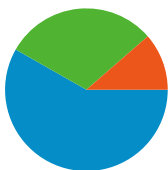

Traffic Sources Overview

- **Search Engines**
  46.00 (58.23%)
- **Direct Traffic**
  24.00 (30.38%)
- **Referring Sites**
  9.00 (11.39%)

Content Overview

Pages	Pageviews	% Pageviews
/indexhu.html	86	55.84%
/	47	30.52%
/indexsr.html	18	11.69%
/index.html	3	1.95%