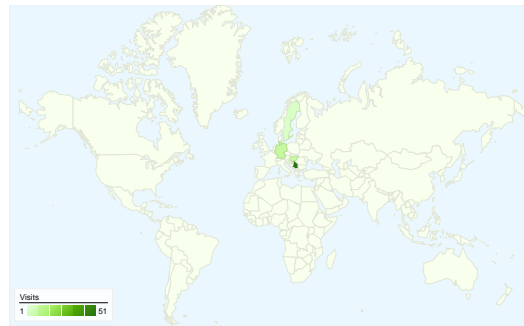

Site Usage

79 Visits

50.63% Bounce Rate

154 Pageviews

00:01:32 Avg. Time on Site

1.95 Pages/Visit

45.57% % New Visits

Visitors Overview

Visitors
55

Map Overlay

Traffic Sources Overview

- **Search Engines**
46.00 (58.23%)
- **Direct Traffic**
24.00 (30.38%)
- **Referring Sites**
9.00 (11.39%)

Content Overview

Pages	Pageviews	% Pageviews
/indexhu.html	86	55.84%
/	47	30.52%
/indexsr.html	18	11.69%
/index.html	3	1.95%

55 people visited this site

79 Visits

55 Absolute Unique Visitors

154 Pageviews

1.95 Average Pageviews

00:01:32 Time on Site

50.63% Bounce Rate

45.57% New Visits

79 visits came from 9 countries/territories

Site Usage

Country/Territory	Visits	Pages/Visit	Avg. Time on Site	% New Visits	Bounce Rate
Visits 79 % of Site Total: 100.00%	Pages/Visit 1.95 Site Avg: 1.95 (0.00%)	Avg. Time on Site 00:01:32 Site Avg: 00:01:32 (0.00%)	% New Visits 45.57% Site Avg: 45.57% (0.00%)	Bounce Rate 50.63% Site Avg: 50.63% (0.00%)	
Serbia	51	1.94	00:01:06	45.10%	50.98%
Germany	9	2.67	00:03:47	0.00%	0.00%
Hungary	8	1.38	00:00:07	62.50%	87.50%
(not set)	3	3.67	00:09:59	66.67%	0.00%
Sweden	3	1.00	00:00:00	100.00%	100.00%
Montenegro	2	1.00	00:00:00	50.00%	100.00%
United States	1	1.00	00:00:00	100.00%	100.00%
Russia	1	1.00	00:00:00	100.00%	100.00%
Japan	1	2.00	00:00:00	0.00%	0.00%