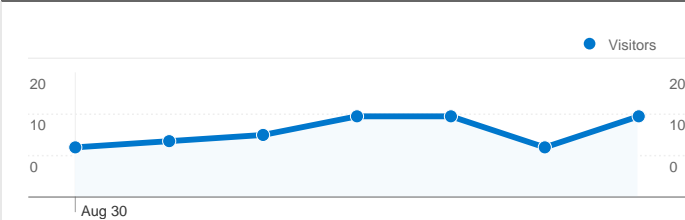

Site Usage

79 Visits

50.63% Bounce Rate

154 Pageviews

00:01:32 Avg. Time on Site

1.95 Pages/Visit

45.57% % New Visits

Visitors Overview

55 people visited this site

79 Visits

55 Absolute Unique Visitors

154 Pageviews

1.95 Average Pageviews

00:01:32 Time on Site

50.63% Bounce Rate

45.57% New Visits

79 visits came from 9 countries/territories

Site Usage

Country/Territory	Visits	Pages/Visit	Avg. Time on Site	% New Visits	Bounce Rate
Visits 79 % of Site Total: 100.00%	Pages/Visit 1.95 Site Avg: 1.95 (0.00%)	Avg. Time on Site 00:01:32 Site Avg: 00:01:32 (0.00%)	% New Visits 45.57% Site Avg: 45.57% (0.00%)	Bounce Rate 50.63% Site Avg: 50.63% (0.00%)	
Serbia	51	1.94	00:01:06	45.10%	50.98%
Germany	9	2.67	00:03:47	0.00%	0.00%
Hungary	8	1.38	00:00:07	62.50%	87.50%
(not set)	3	3.67	00:09:59	66.67%	0.00%
Sweden	3	1.00	00:00:00	100.00%	100.00%
Montenegro	2	1.00	00:00:00	50.00%	100.00%
United States	1	1.00	00:00:00	100.00%	100.00%
Russia	1	1.00	00:00:00	100.00%	100.00%
Japan	1	2.00	00:00:00	0.00%	0.00%

Pages on this site were viewed a total of 154 times

 154 Pageviews

 113 Unique Views

 50.63% Bounce Rate

Top Content

Pages	Pageviews	% Pageviews
/indexhu.html	86	55.84%
/	47	30.52%
/indexsr.html	18	11.69%
/index.html	3	1.95%