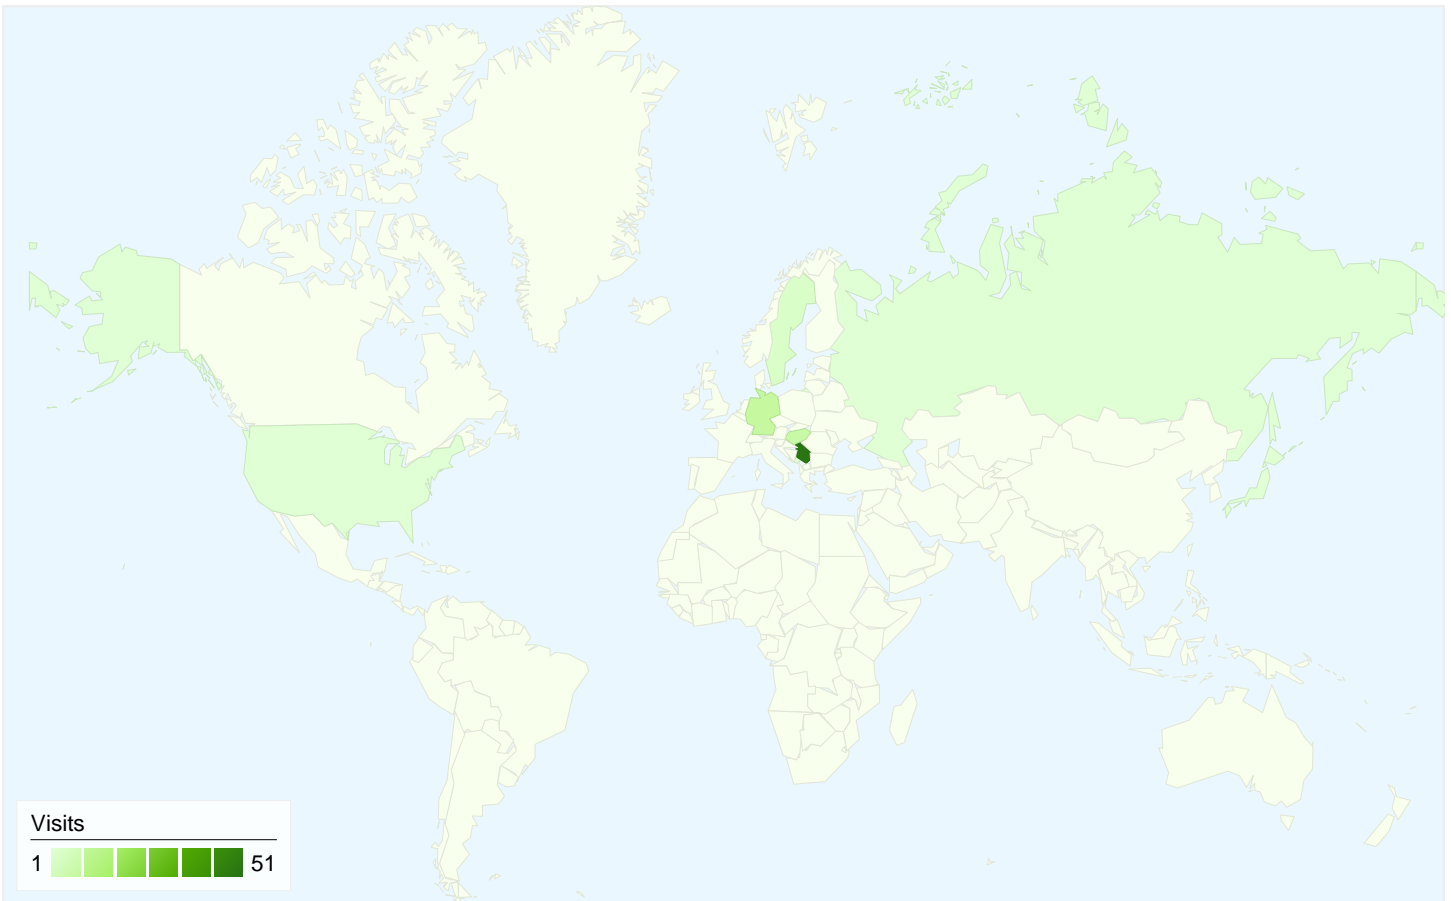

55 people visited this site

79 Visits

55 Absolute Unique Visitors

154 Pageviews

1.95 Average Pageviews

00:01:32 Time on Site

50.63% Bounce Rate

45.57% New Visits

All traffic sources sent a total of 79 visits

■ Search Engines	46.00 (58.23%)
■ Direct Traffic	24.00 (30.38%)
■ Referring Sites	9.00 (11.39%)

Top Traffic Sources

Sources	Visits	% visits	Keywords	Visits	% visits
google (organic)	44	55.70%	bajsa	24	52.17%
(direct) ((none))	24	30.38%	bajsa honlapja	12	26.09%
facebook.com (referral)	2	2.53%	bajsa .net	3	6.52%
google.com (referral)	2	2.53%	bajša	2	4.35%
vajdasag.lap.hu (referral)	2	2.53%	www.bajsa.net	2	4.35%

79 visits came from 9 countries/territories

Site Usage

Country/Territory	Visits	Pages/Visit	Avg. Time on Site	% New Visits	Bounce Rate
Visits 79 % of Site Total: 100.00%	Pages/Visit 1.95 Site Avg: 1.95 (0.00%)	Avg. Time on Site 00:01:32 Site Avg: 00:01:32 (0.00%)	% New Visits 45.57% Site Avg: 45.57% (0.00%)	Bounce Rate 50.63% Site Avg: 50.63% (0.00%)	
Serbia	51	1.94	00:01:06	45.10%	50.98%
Germany	9	2.67	00:03:47	0.00%	0.00%
Hungary	8	1.38	00:00:07	62.50%	87.50%
(not set)	3	3.67	00:09:59	66.67%	0.00%
Sweden	3	1.00	00:00:00	100.00%	100.00%
Montenegro	2	1.00	00:00:00	50.00%	100.00%
United States	1	1.00	00:00:00	100.00%	100.00%
Russia	1	1.00	00:00:00	100.00%	100.00%
Japan	1	2.00	00:00:00	0.00%	0.00%