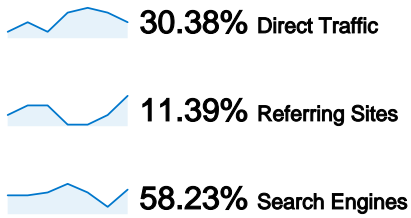

■ Search Engines	46.00 (58.23%)
■ Direct Traffic	24.00 (30.38%)
■ Referring Sites	9.00 (11.39%)

Top Traffic Sources

Sources	Visits	% visits	Keywords	Visits	% visits
google (organic)	44	55.70%	bajsa	24	52.17%
(direct) ((none))	24	30.38%	bajsa honlapja	12	26.09%
facebook.com (referral)	2	2.53%	bajsa .net	3	6.52%
google.com (referral)	2	2.53%	bajša	2	4.35%
vajdasag.lap.hu (referral)	2	2.53%	www.bajsa.net	2	4.35%