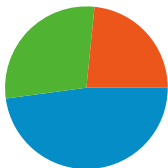

Traffic Sources Overview

- **Search Engines**
  45.00 (47.87%)
- **Referring Sites**
  27.00 (28.72%)
- **Direct Traffic**
  22.00 (23.40%)

Content Overview

Pages	Pageviews	% Pageviews
/indexhu.html	72	39.34%
/	60	32.79%
/indexsr.html	35	19.13%
/index.html	5	2.73%
/translate_c?hl=hu&sl=sr&u=htt	3	1.64%