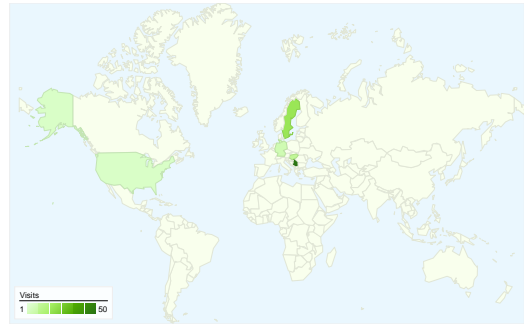

**Site Usage**

**94** Visits

**55.32%** Bounce Rate

**183** Pageviews

**00:01:13** Avg. Time on Site

**1.95** Pages/Visit

**64.89%** % New Visits

**Visitors Overview**

**Visitors**  
**75**

**Map Overlay**

**Traffic Sources Overview**

- **Search Engines**  
45.00 (47.87%)
- **Referring Sites**  
27.00 (28.72%)
- **Direct Traffic**  
22.00 (23.40%)

**Content Overview**

Pages	Pageviews	% Pageviews
/indexhu.html	72	39.34%
/	60	32.79%
/indexsr.html	35	19.13%
/index.html	5	2.73%
/translate_c?hl=hu&sl=sr&u=htt	3	1.64%

All traffic sources sent a total of 94 visits

-  23.40% Direct Traffic
-  28.72% Referring Sites
-  47.87% Search Engines

- Search Engines  
45.00 (47.87%)
- Referring Sites  
27.00 (28.72%)
- Direct Traffic  
22.00 (23.40%)

## 94 visits came from 8 countries/territories

Site Usage

Country/Territory	Visits	Pages/Visit	Avg. Time on Site	% New Visits	Bounce Rate
Serbia	50	2.18	00:01:46	56.00%	46.00%
Sweden	20	1.05	00:00:03	95.00%	95.00%
Hungary	10	2.80	00:02:29	70.00%	40.00%
Germany	6	2.33	00:00:10	0.00%	0.00%
Norway	3	1.67	00:00:04	100.00%	66.67%
United States	3	1.00	00:00:00	100.00%	100.00%
Australia	1	2.00	00:00:00	0.00%	0.00%
Israel	1	1.00	00:00:00	100.00%	100.00%