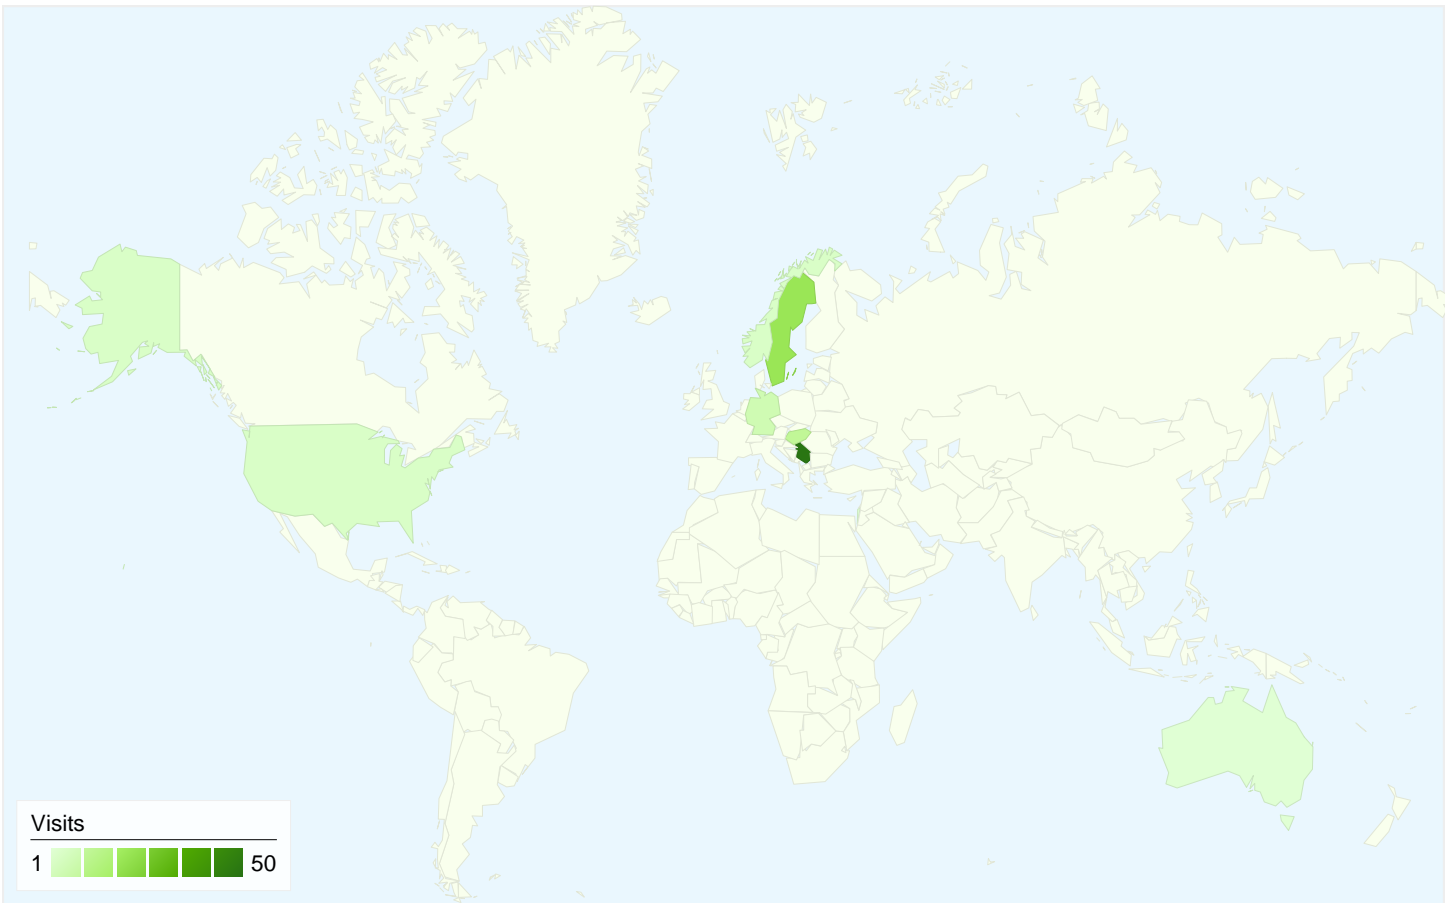

All traffic sources sent a total of 94 visits

-  23.40% Direct Traffic
-  28.72% Referring Sites
-  47.87% Search Engines

- Search Engines  
45.00 (47.87%)
- Referring Sites  
27.00 (28.72%)
- Direct Traffic  
22.00 (23.40%)

## 94 visits came from 8 countries/territories

Site Usage

Country/Territory	Visits	Pages/Visit	Avg. Time on Site	% New Visits	Bounce Rate
Serbia	50	2.18	00:01:46	56.00%	46.00%
Sweden	20	1.05	00:00:03	95.00%	95.00%
Hungary	10	2.80	00:02:29	70.00%	40.00%
Germany	6	2.33	00:00:10	0.00%	0.00%
Norway	3	1.67	00:00:04	100.00%	66.67%
United States	3	1.00	00:00:00	100.00%	100.00%
Australia	1	2.00	00:00:00	0.00%	0.00%
Israel	1	1.00	00:00:00	100.00%	100.00%