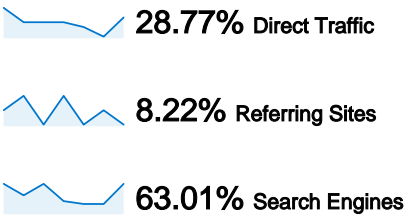

**Site Usage**

**73** Visits

**45.21%** Bounce Rate

**184** Pageviews

**00:06:35** Avg. Time on Site

**2.52** Pages/Visit

**42.47%** % New Visits

**Visitors Overview**

**Visitors**  
**52**

**Map Overlay**

**Traffic Sources Overview**

- **Search Engines**  
46.00 (63.01%)
- **Direct Traffic**  
21.00 (28.77%)
- **Referring Sites**  
6.00 (8.22%)

**Content Overview**

Pages	Pageviews	% Pageviews
/indexhu.html	107	58.15%
/	41	22.28%
/indexsr.html	19	10.33%
/indexsl.html	9	4.89%
/index.html	6	3.26%

## 52 people visited this site

73 Visits

52 Absolute Unique Visitors

184 Pageviews

2.52 Average Pageviews

00:06:35 Time on Site

45.21% Bounce Rate

42.47% New Visits

All traffic sources sent a total of 73 visits

Search Engines	46.00 (63.01%)
Direct Traffic	21.00 (28.77%)
Referring Sites	6.00 (8.22%)