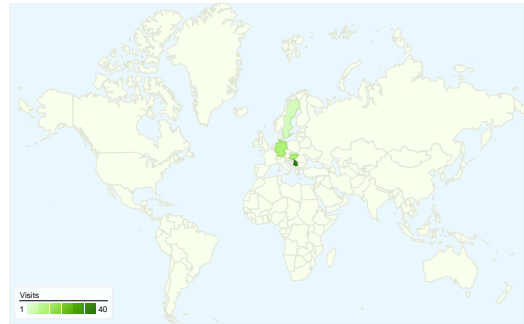

**Site Usage**

**73** Visits

**45.21%** Bounce Rate

**184** Pageviews

**00:06:35** Avg. Time on Site

**2.52** Pages/Visit

**42.47%** % New Visits

**Visitors Overview**

**Visitors**  
**52**

**Map Overlay**

**Traffic Sources Overview**

- **Search Engines**  
46.00 (63.01%)
- **Direct Traffic**  
21.00 (28.77%)
- **Referring Sites**  
6.00 (8.22%)

**Content Overview**

Pages	Pageviews	% Pageviews
/indexhu.html	107	58.15%
/	41	22.28%
/indexsr.html	19	10.33%
/indexsl.html	9	4.89%
/index.html	6	3.26%

All traffic sources sent a total of 73 visits

Search Engines	46.00 (63.01%)
Direct Traffic	21.00 (28.77%)
Referring Sites	6.00 (8.22%)

73 visits came from 7 countries/territories

Site Usage

Country/Territory	Visits	Pages/Visit	Avg. Time on Site	% New Visits	Bounce Rate
<b>Visits</b> <b>73</b> % of Site Total: 100.00%	<b>Pages/Visit</b> <b>2.52</b> Site Avg: 2.52 (0.00%)	<b>Avg. Time on Site</b> <b>00:06:35</b> Site Avg: 00:06:35 (0.00%)	<b>% New Visits</b> <b>42.47%</b> Site Avg: 42.47% (0.00%)	<b>Bounce Rate</b> <b>45.21%</b> Site Avg: 45.21% (0.00%)	
Serbia	40	1.92	00:01:12	40.00%	47.50%
Hungary	13	4.31	00:11:22	53.85%	46.15%
Germany	12	3.00	00:22:52	8.33%	8.33%
Sweden	4	1.00	00:00:00	75.00%	100.00%
Slovakia	2	4.50	00:05:25	100.00%	50.00%
United States	1	1.00	00:00:00	100.00%	100.00%
Japan	1	1.00	00:00:00	100.00%	100.00%