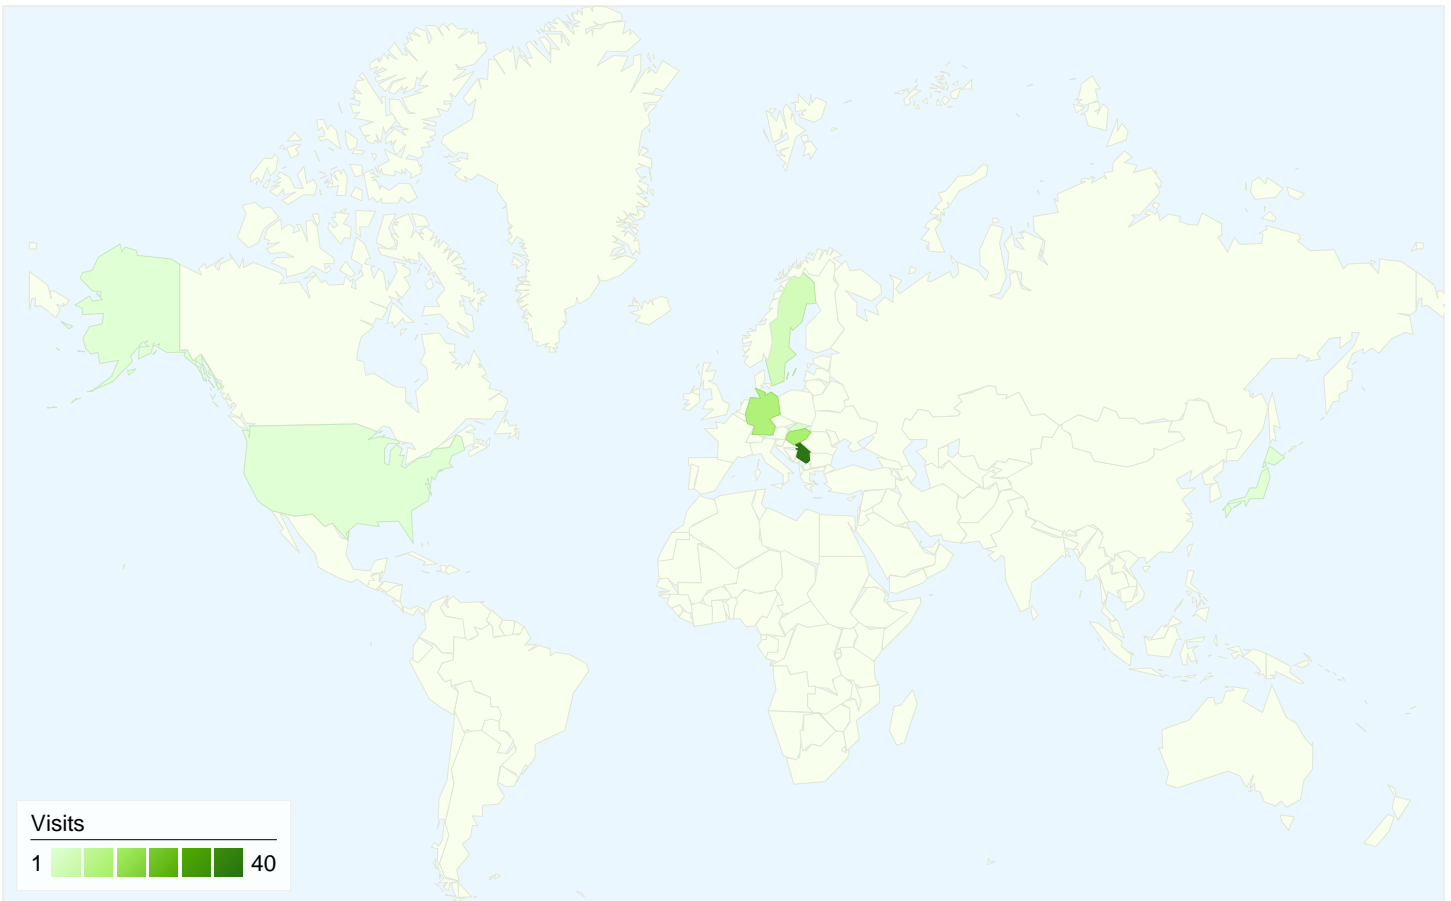

## 52 people visited this site

73 Visits

52 Absolute Unique Visitors

184 Pageviews

2.52 Average Pageviews

00:06:35 Time on Site

45.21% Bounce Rate

42.47% New Visits

All traffic sources sent a total of 73 visits

Search Engines	46.00 (63.01%)
Direct Traffic	21.00 (28.77%)
Referring Sites	6.00 (8.22%)

73 visits came from 7 countries/territories

Site Usage

Country/Territory	Visits	Pages/Visit	Avg. Time on Site	% New Visits	Bounce Rate
<b>Visits</b> <b>73</b> % of Site Total: 100.00%	<b>Pages/Visit</b> <b>2.52</b> Site Avg: 2.52 (0.00%)	<b>Avg. Time on Site</b> <b>00:06:35</b> Site Avg: 00:06:35 (0.00%)	<b>% New Visits</b> <b>42.47%</b> Site Avg: 42.47% (0.00%)	<b>Bounce Rate</b> <b>45.21%</b> Site Avg: 45.21% (0.00%)	
Serbia	40	1.92	00:01:12	40.00%	47.50%
Hungary	13	4.31	00:11:22	53.85%	46.15%
Germany	12	3.00	00:22:52	8.33%	8.33%
Sweden	4	1.00	00:00:00	75.00%	100.00%
Slovakia	2	4.50	00:05:25	100.00%	50.00%
United States	1	1.00	00:00:00	100.00%	100.00%
Japan	1	1.00	00:00:00	100.00%	100.00%