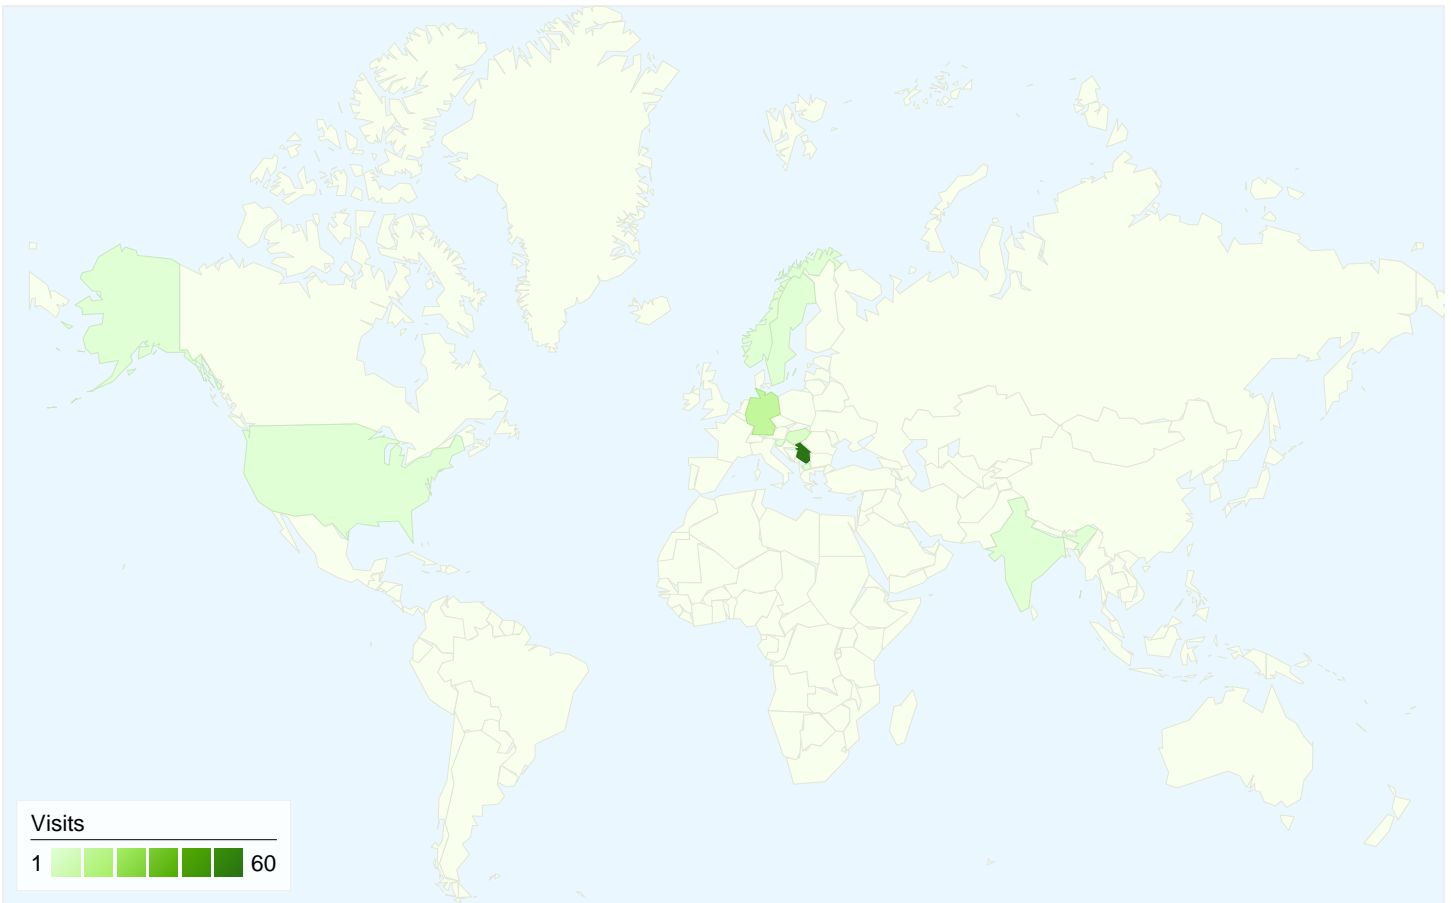

All traffic sources sent a total of 80 visits

-  27.50% Direct Traffic
-  13.75% Referring Sites
-  58.75% Search Engines

- Search Engines
47.00 (58.75%)
- Direct Traffic
22.00 (27.50%)
- Referring Sites
11.00 (13.75%)

80 visits came from 9 countries/territories

Site Usage

Country/Territory	Visits	Pages/Visit	Avg. Time on Site	% New Visits	Bounce Rate
Serbia	60	2.08	00:01:44	46.67%	45.00%
Germany	11	3.18	00:07:29	27.27%	9.09%
Hungary	3	2.00	00:01:15	66.67%	66.67%
Slovenia	1	3.00	00:00:05	100.00%	0.00%
United States	1	2.00	00:00:02	100.00%	0.00%
Norway	1	1.00	00:00:00	100.00%	100.00%
Macedonia [FYROM]	1	14.00	00:27:01	100.00%	0.00%
Sweden	1	1.00	00:00:00	100.00%	100.00%
India	1	1.00	00:00:00	100.00%	100.00%