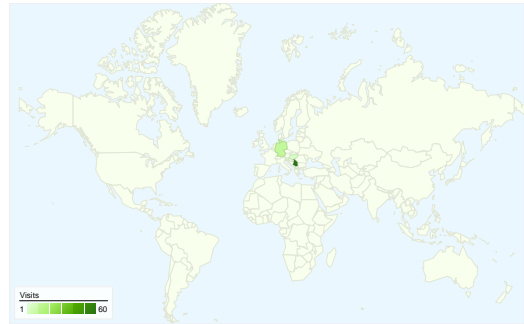

Site Usage

80 Visits

41.25% Bounce Rate

188 Pageviews

00:02:43 Avg. Time on Site

2.35 Pages/Visit

48.75% % New Visits

Visitors Overview

Visitors
55

Map Overlay

Traffic Sources Overview

- **Search Engines**
47.00 (58.75%)
- **Direct Traffic**
22.00 (27.50%)
- **Referring Sites**
11.00 (13.75%)

Content Overview

Pages	Pageviews	% Pageviews
/indexhu.html	69	36.70%
/	57	30.32%
/indexsr.html	51	27.13%
/indexde.html	6	3.19%
/index.html	4	2.13%

55 people visited this site

80 Visits

55 Absolute Unique Visitors

188 Pageviews

2.35 Average Pageviews

00:02:43 Time on Site

41.25% Bounce Rate

48.75% New Visits

80 visits came from 9 countries/territories

Site Usage

Country/Territory	Visits	Pages/Visit	Avg. Time on Site	% New Visits	Bounce Rate
Serbia	60	2.08	00:01:44	46.67%	45.00%
Germany	11	3.18	00:07:29	27.27%	9.09%
Hungary	3	2.00	00:01:15	66.67%	66.67%
Slovenia	1	3.00	00:00:05	100.00%	0.00%
United States	1	2.00	00:00:02	100.00%	0.00%
Norway	1	1.00	00:00:00	100.00%	100.00%
Macedonia [FYROM]	1	14.00	00:27:01	100.00%	0.00%
Sweden	1	1.00	00:00:00	100.00%	100.00%
India	1	1.00	00:00:00	100.00%	100.00%